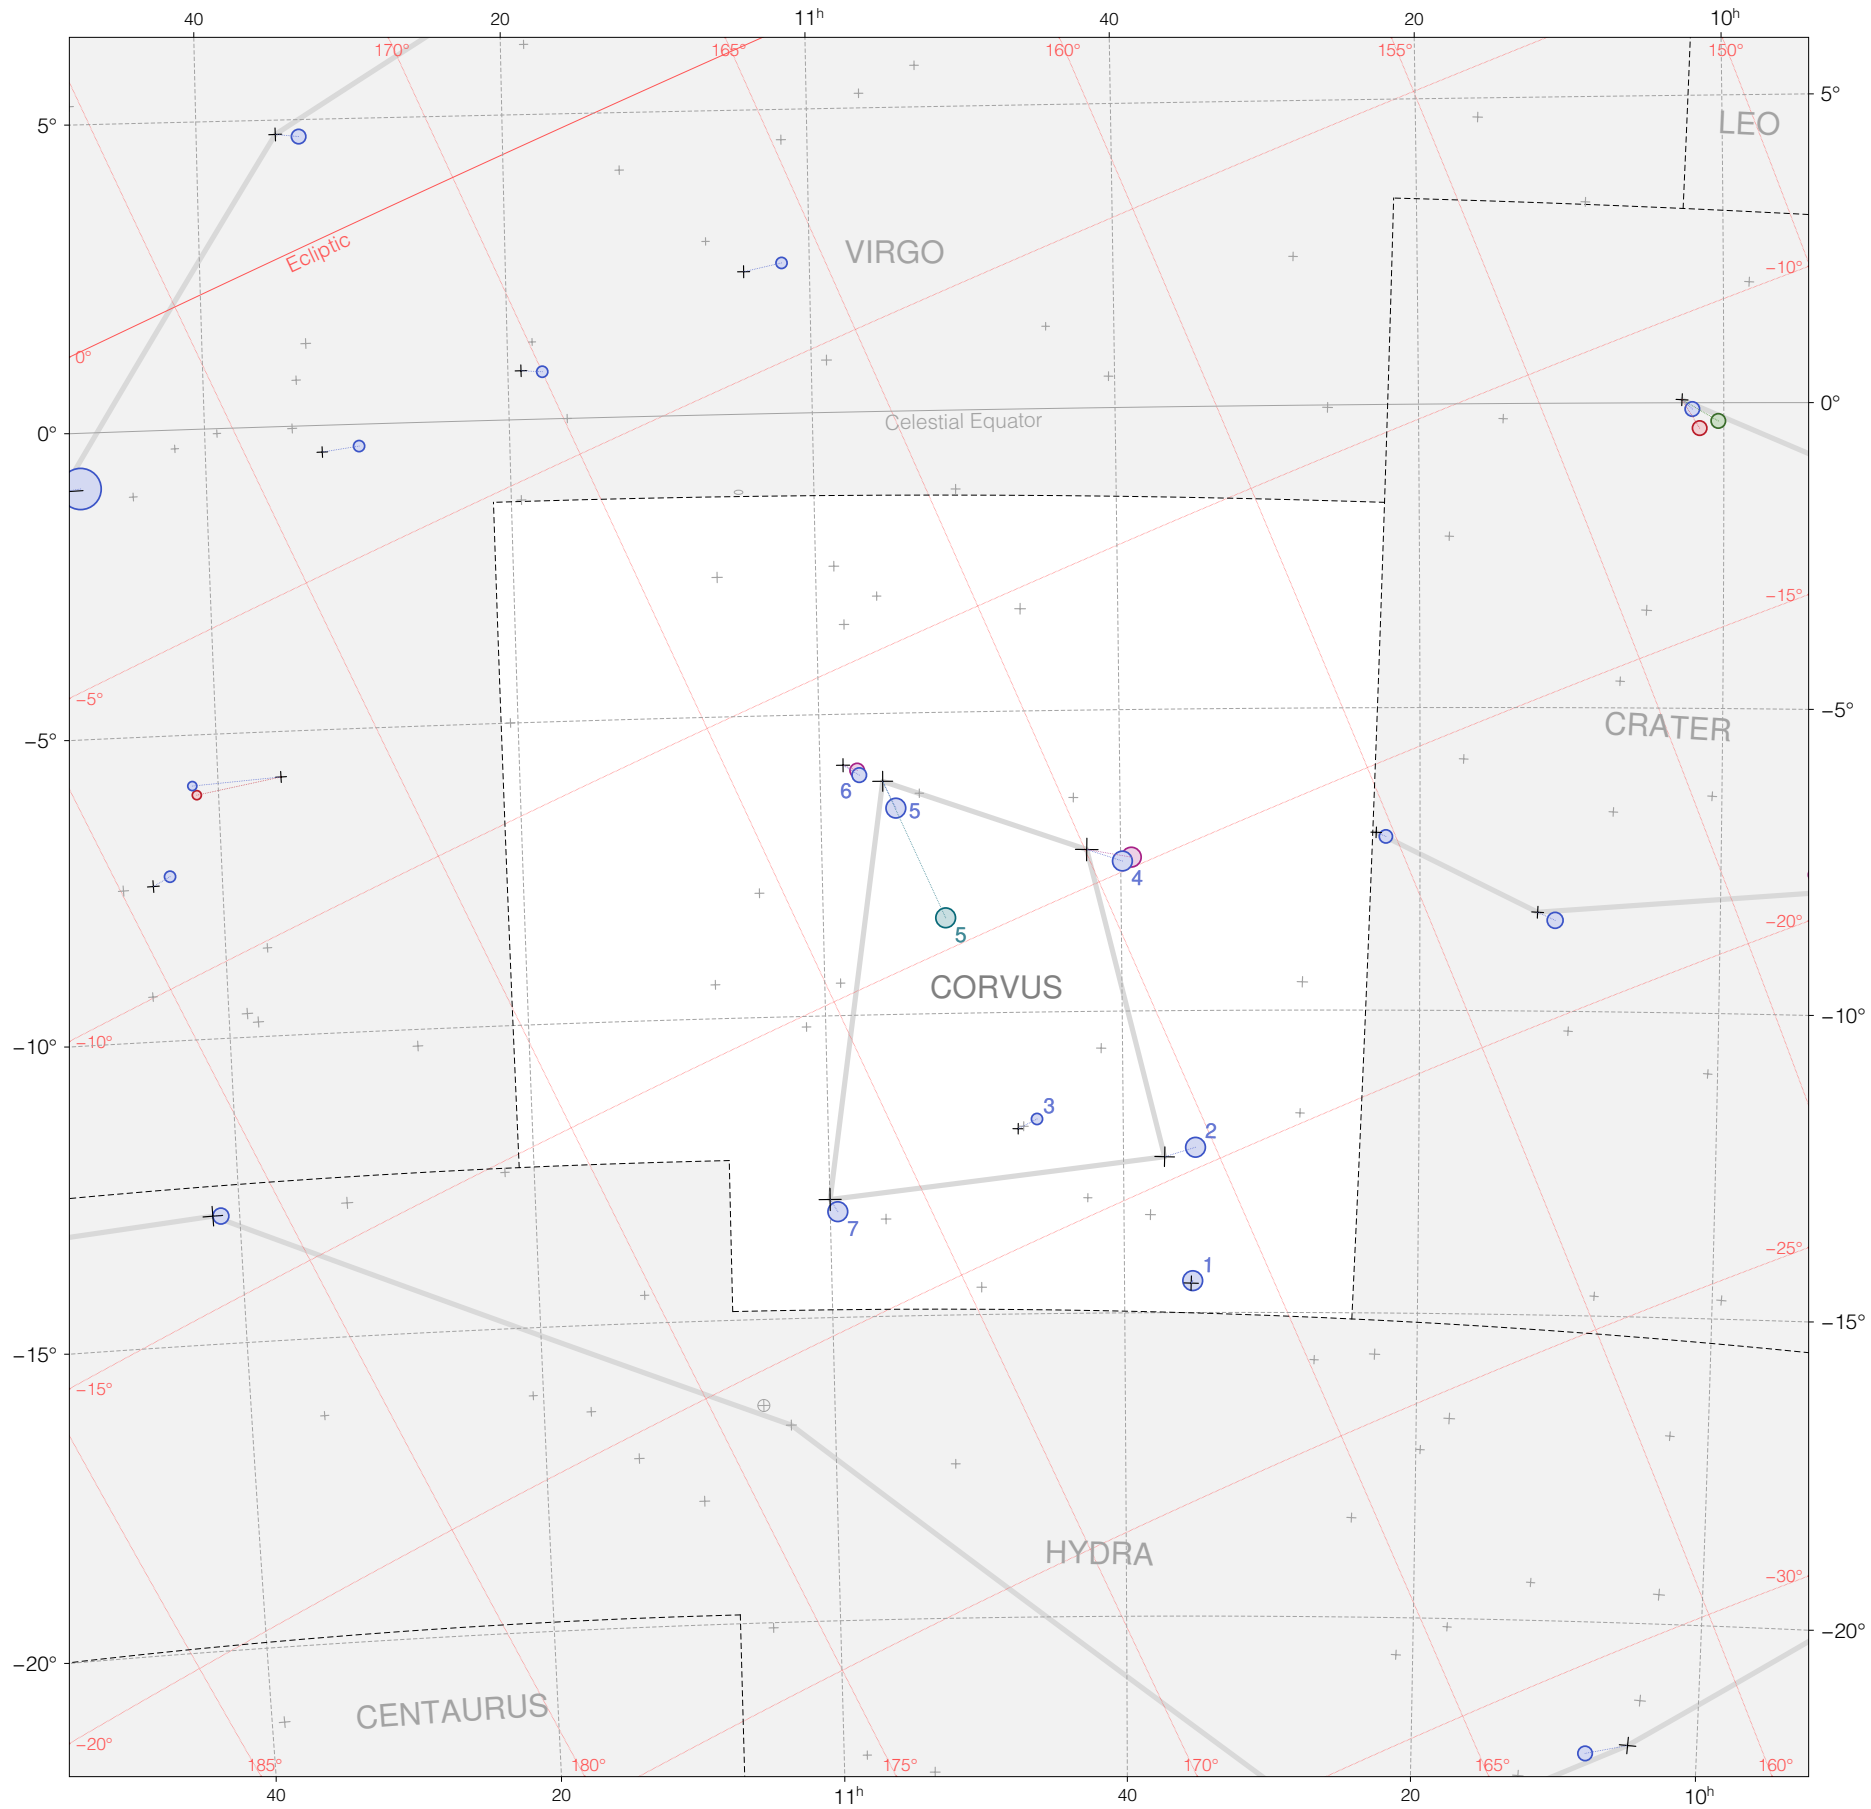

# Ptolemy stars in Corvus

Magnitudes: 1 2 3 4 5 6 7

Versions: T P B M Z

Scale at center: 0° 2° 4°