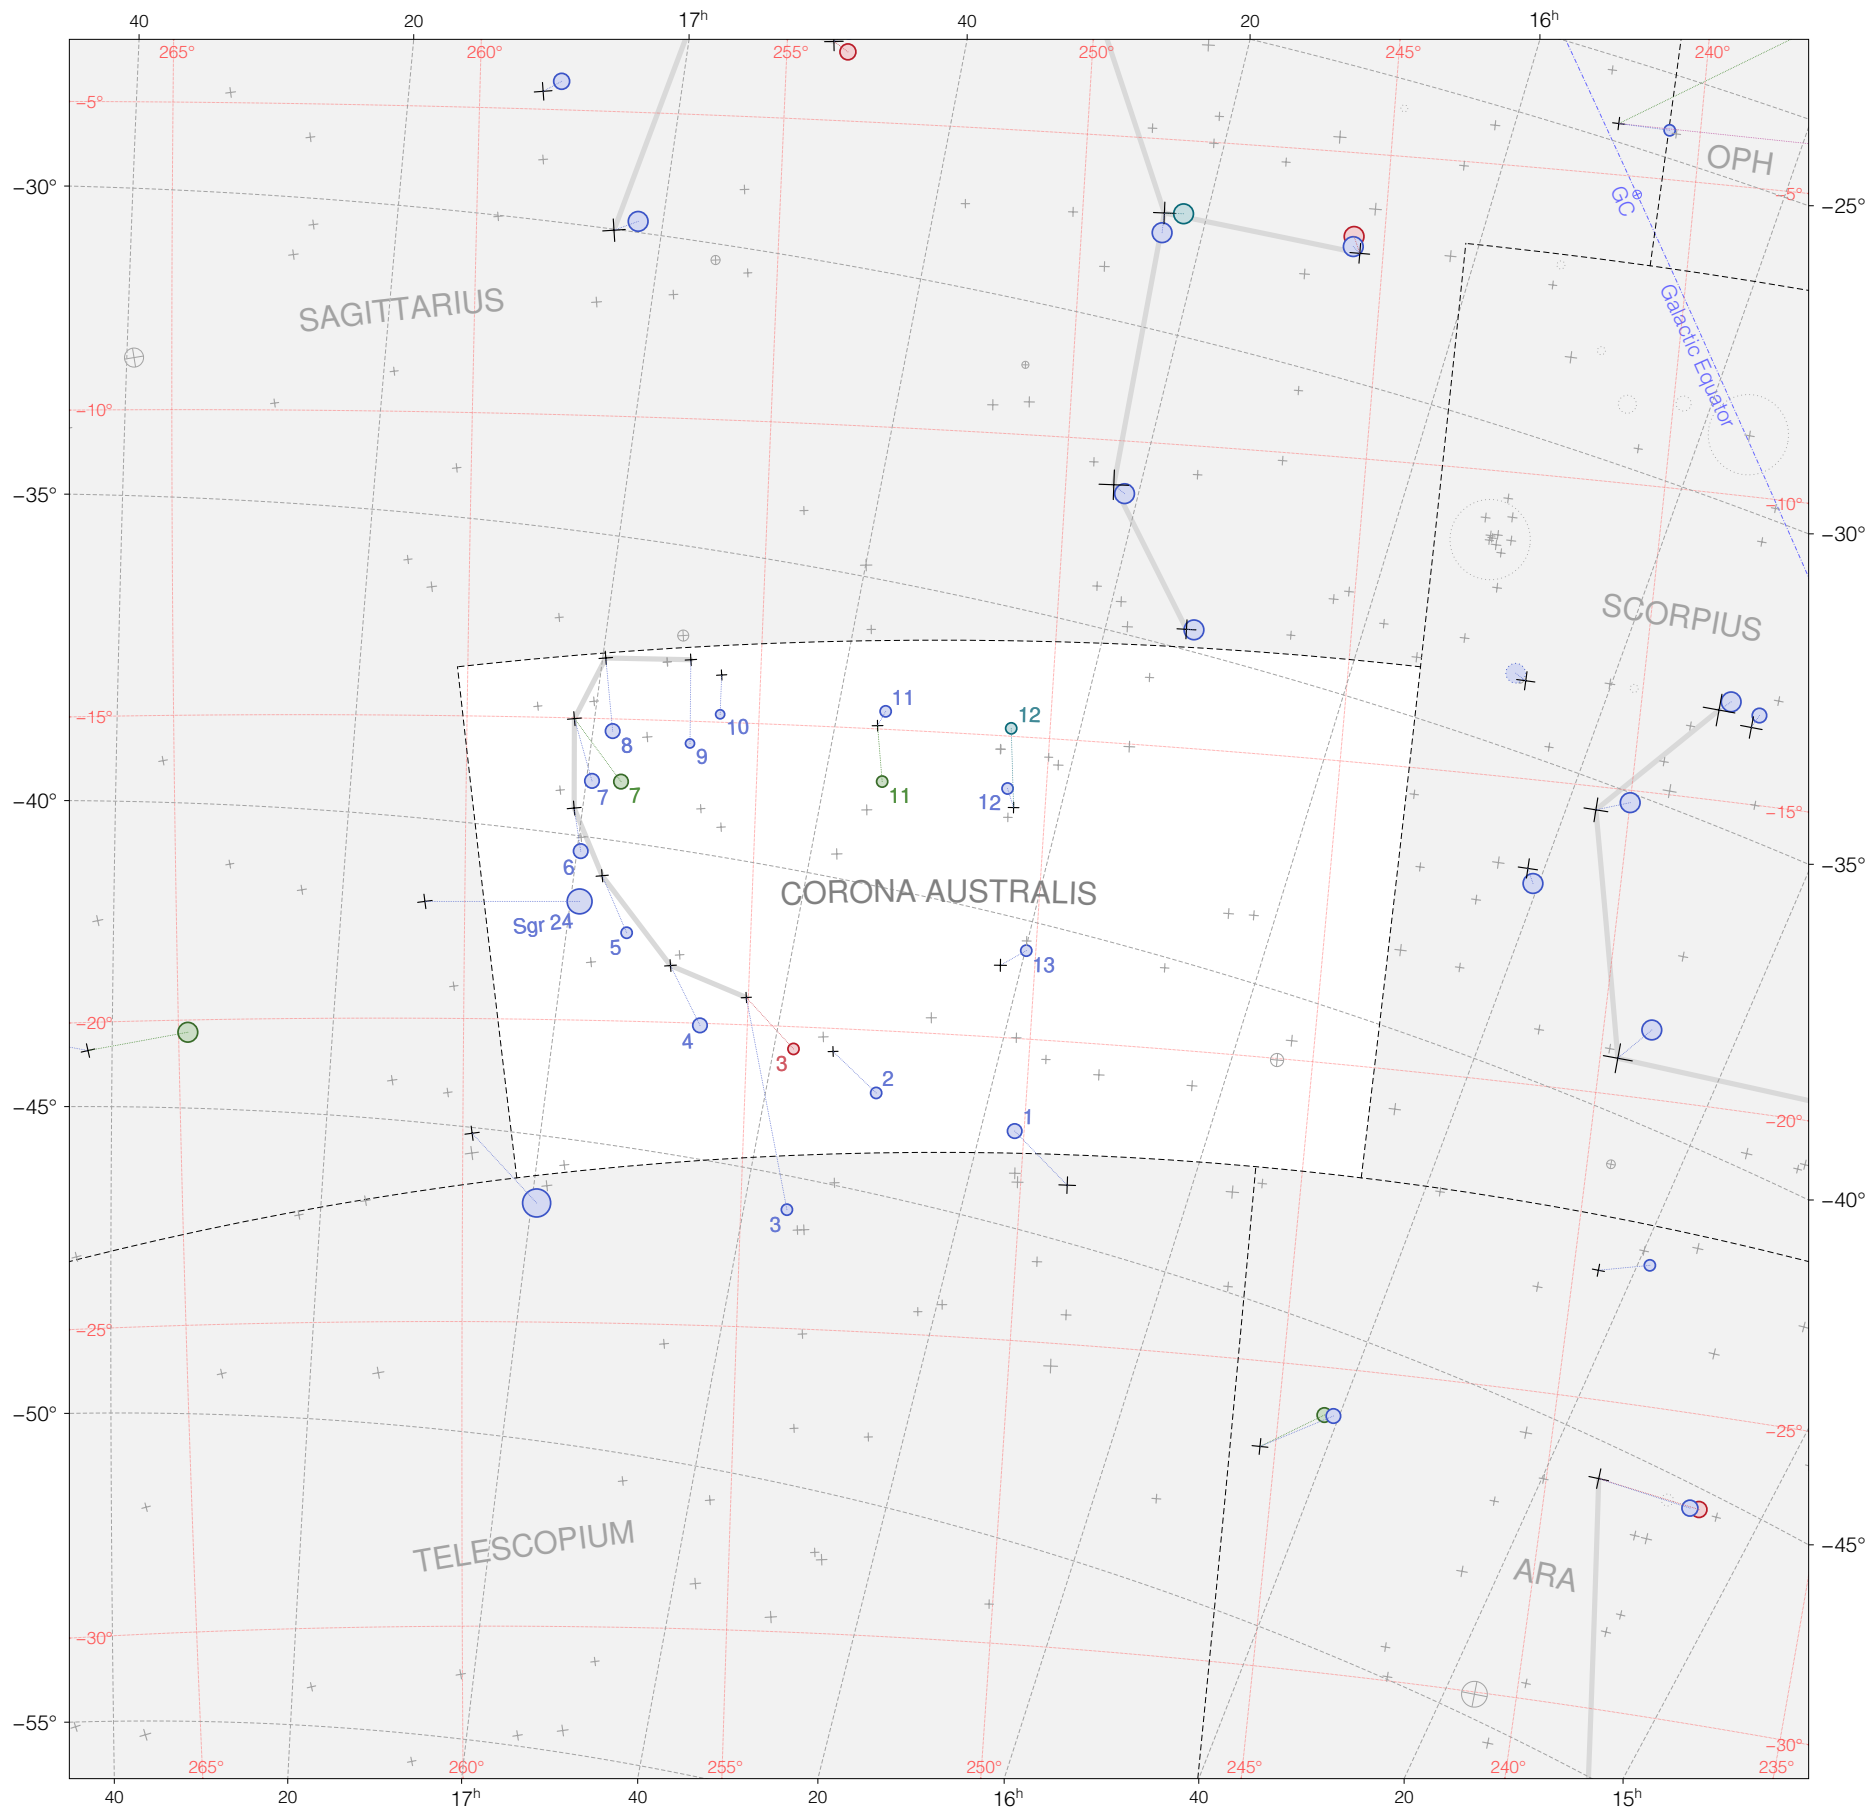

Ptolemy stars in Corona Australis

Magnitudes: 
1 2 3 4 5 6 7

Versions: 
T P B M Z

Scale at center:  0° 2° 4°