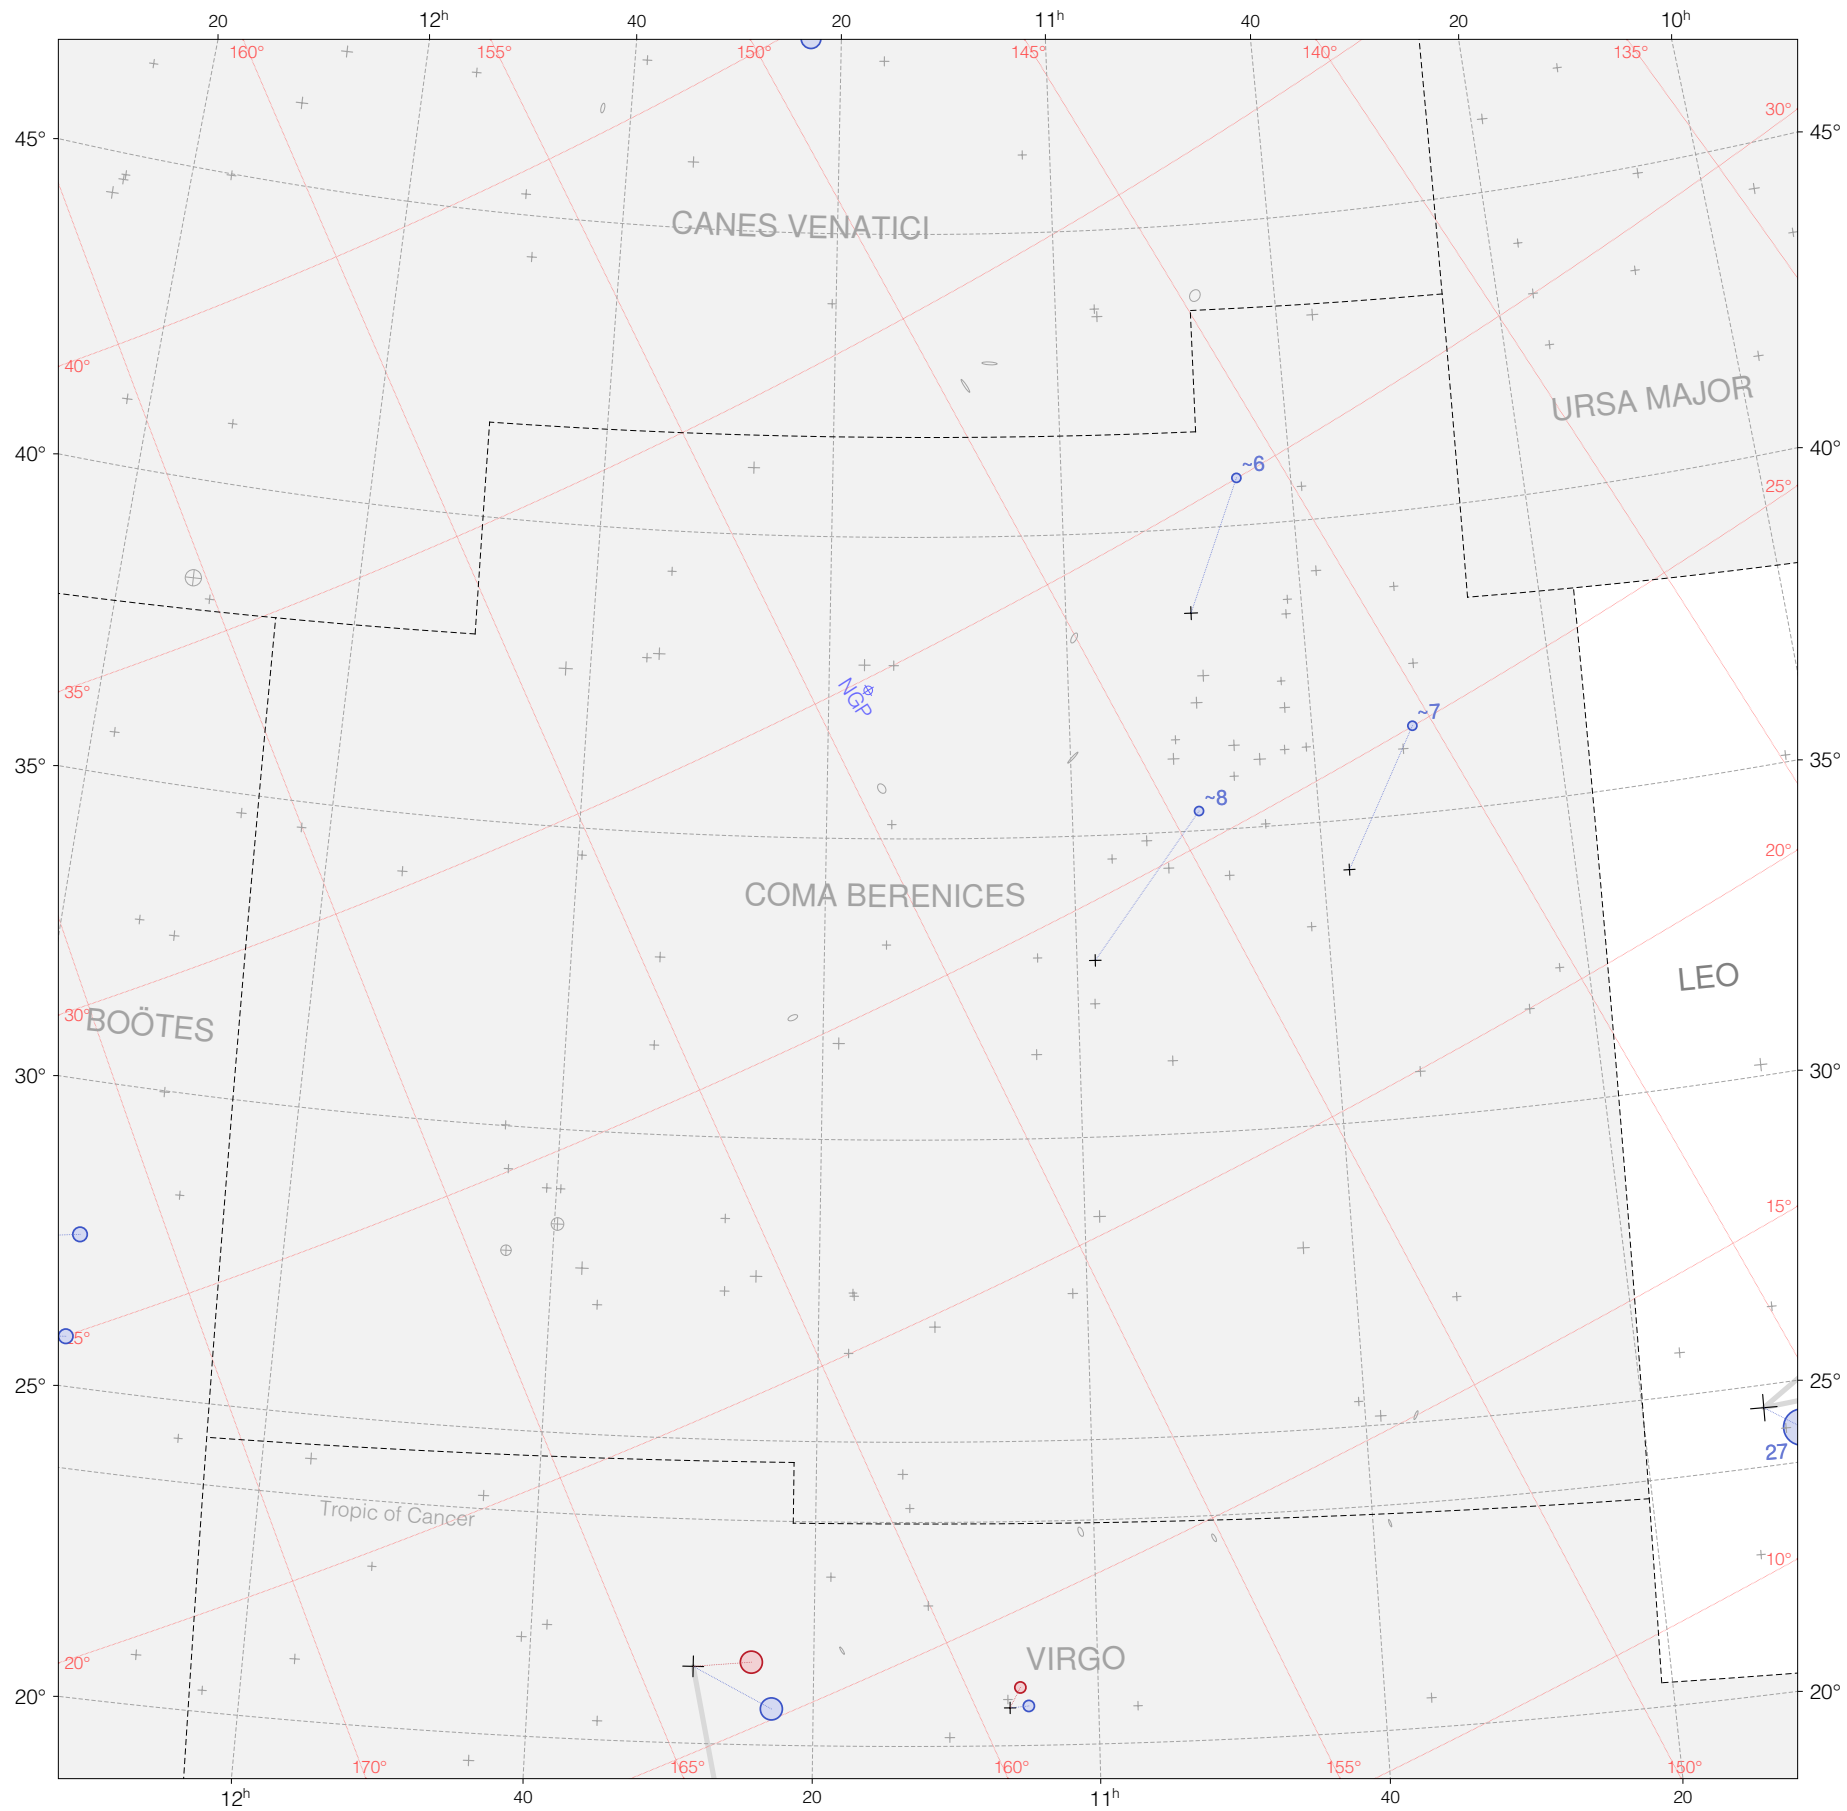

Ptolemy stars in Leo (overflow)

Magnitudes: 1 2 3 4 5 6 7

Versions: T P B M Z

Scale at center: 0° 2° 4°