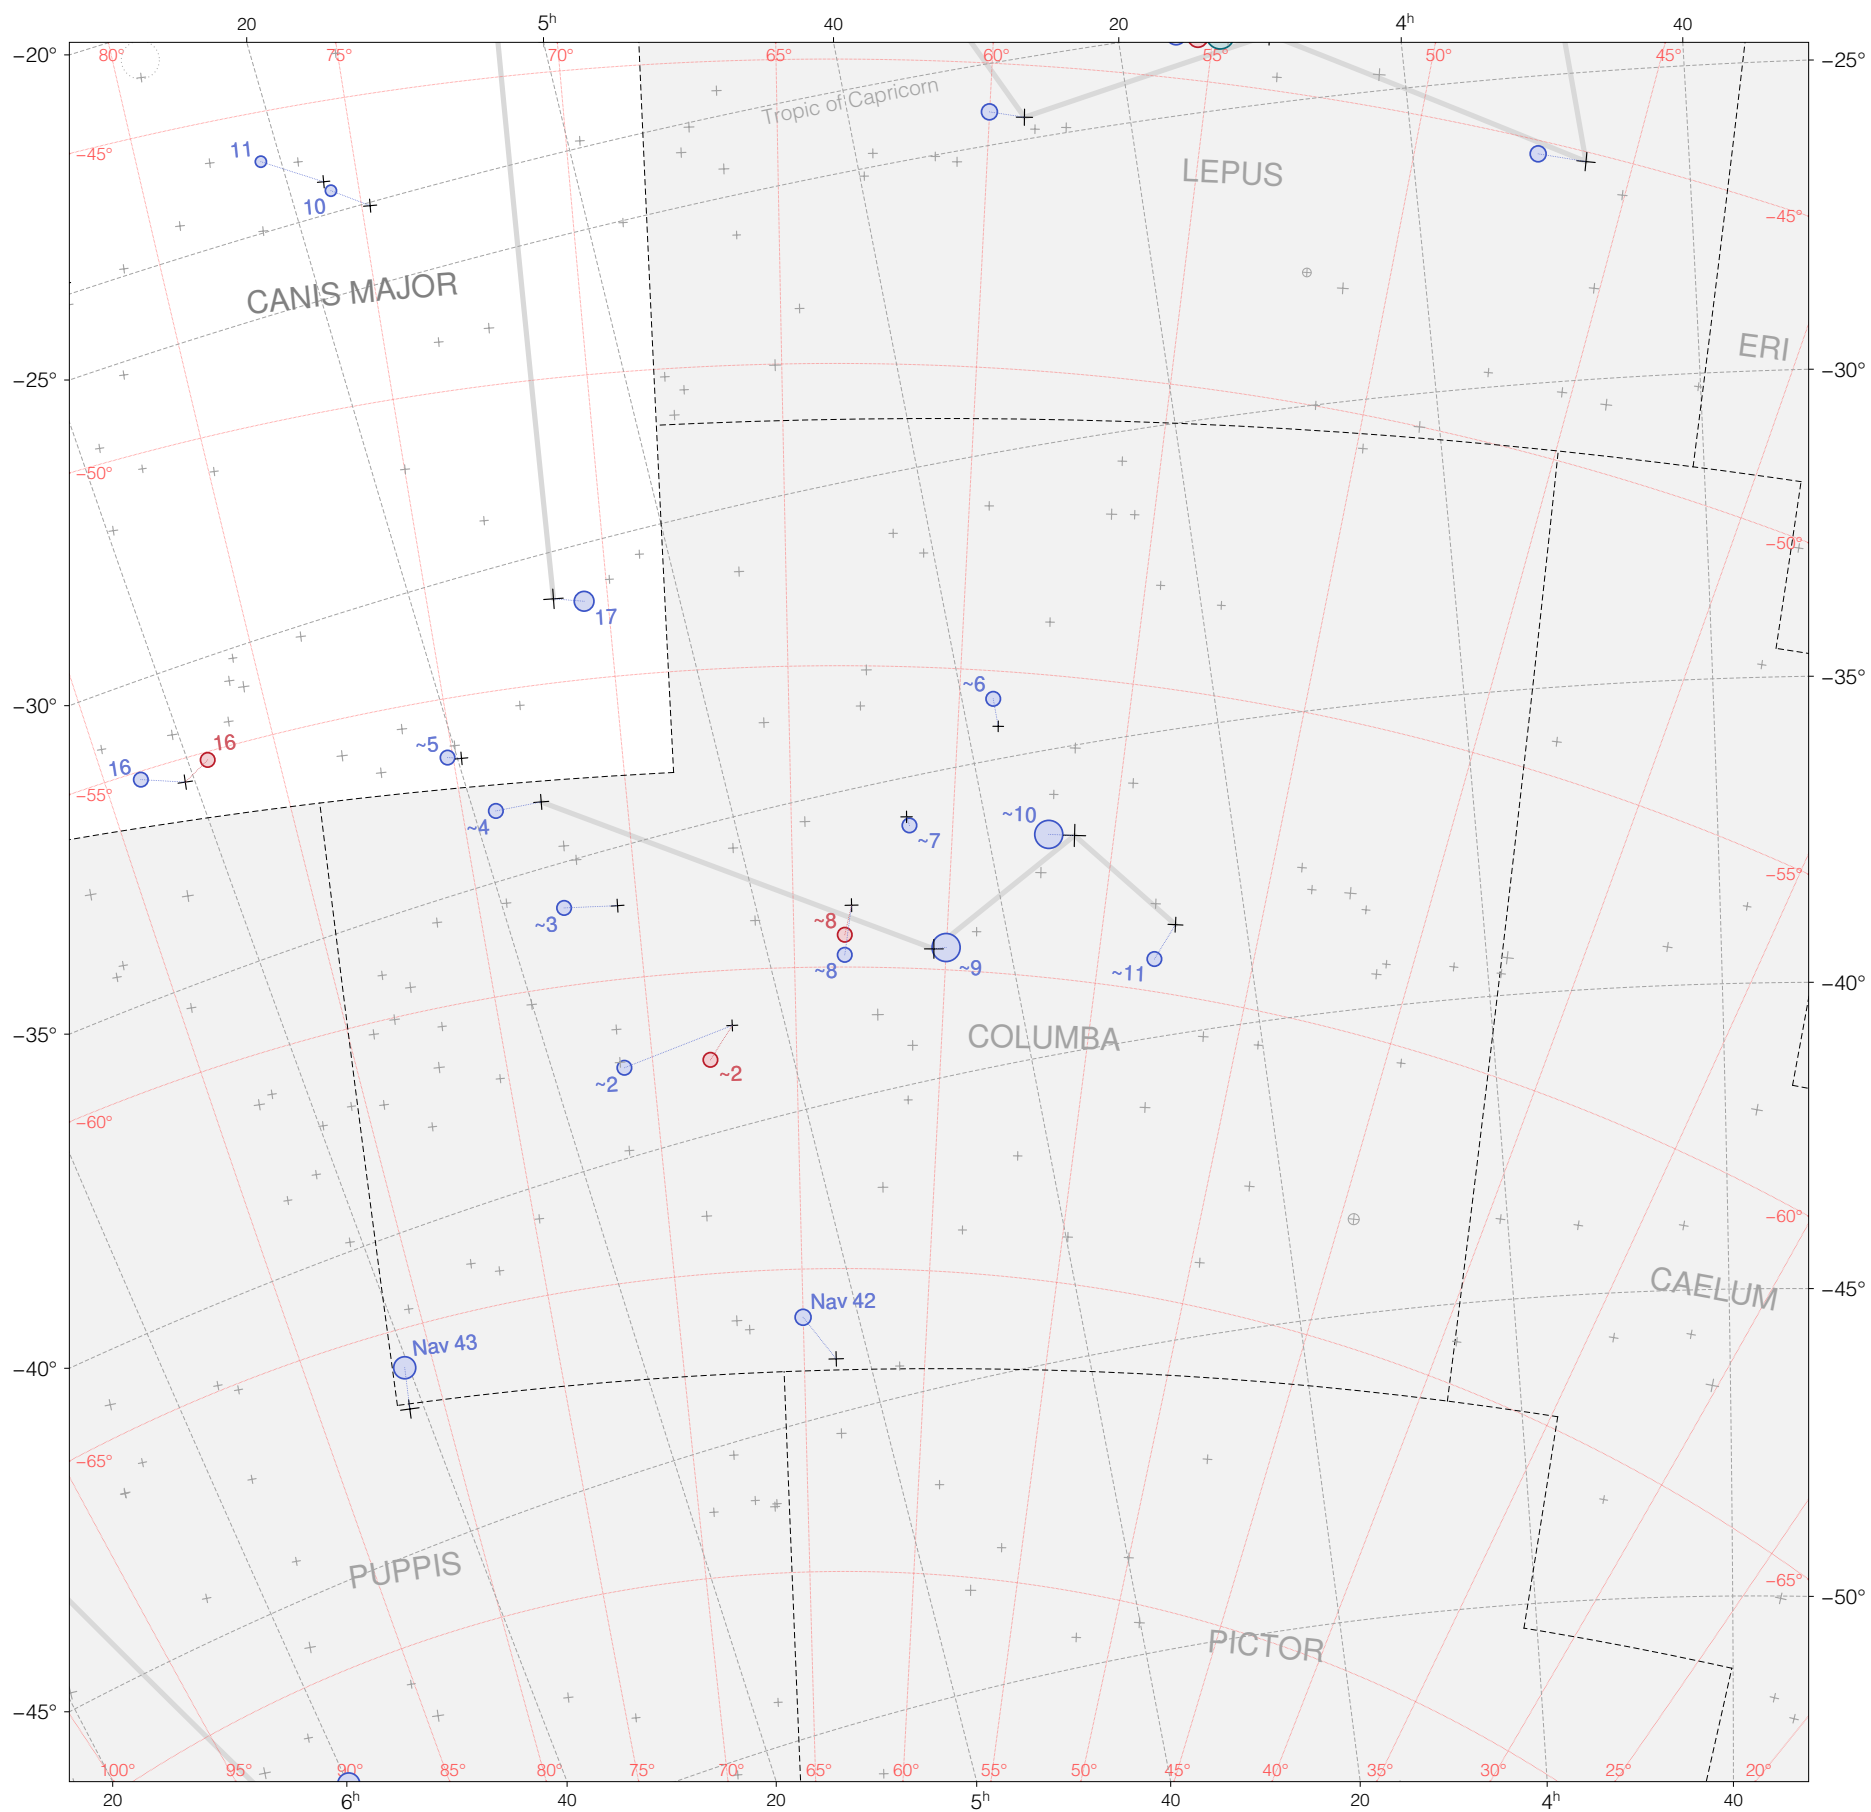

Ptolemy stars in Canis Major (overflow)

Magnitudes: 1 2 3 4 5 6 7

Versions: T P B M Z

Scale at center: 0° 2° 4°