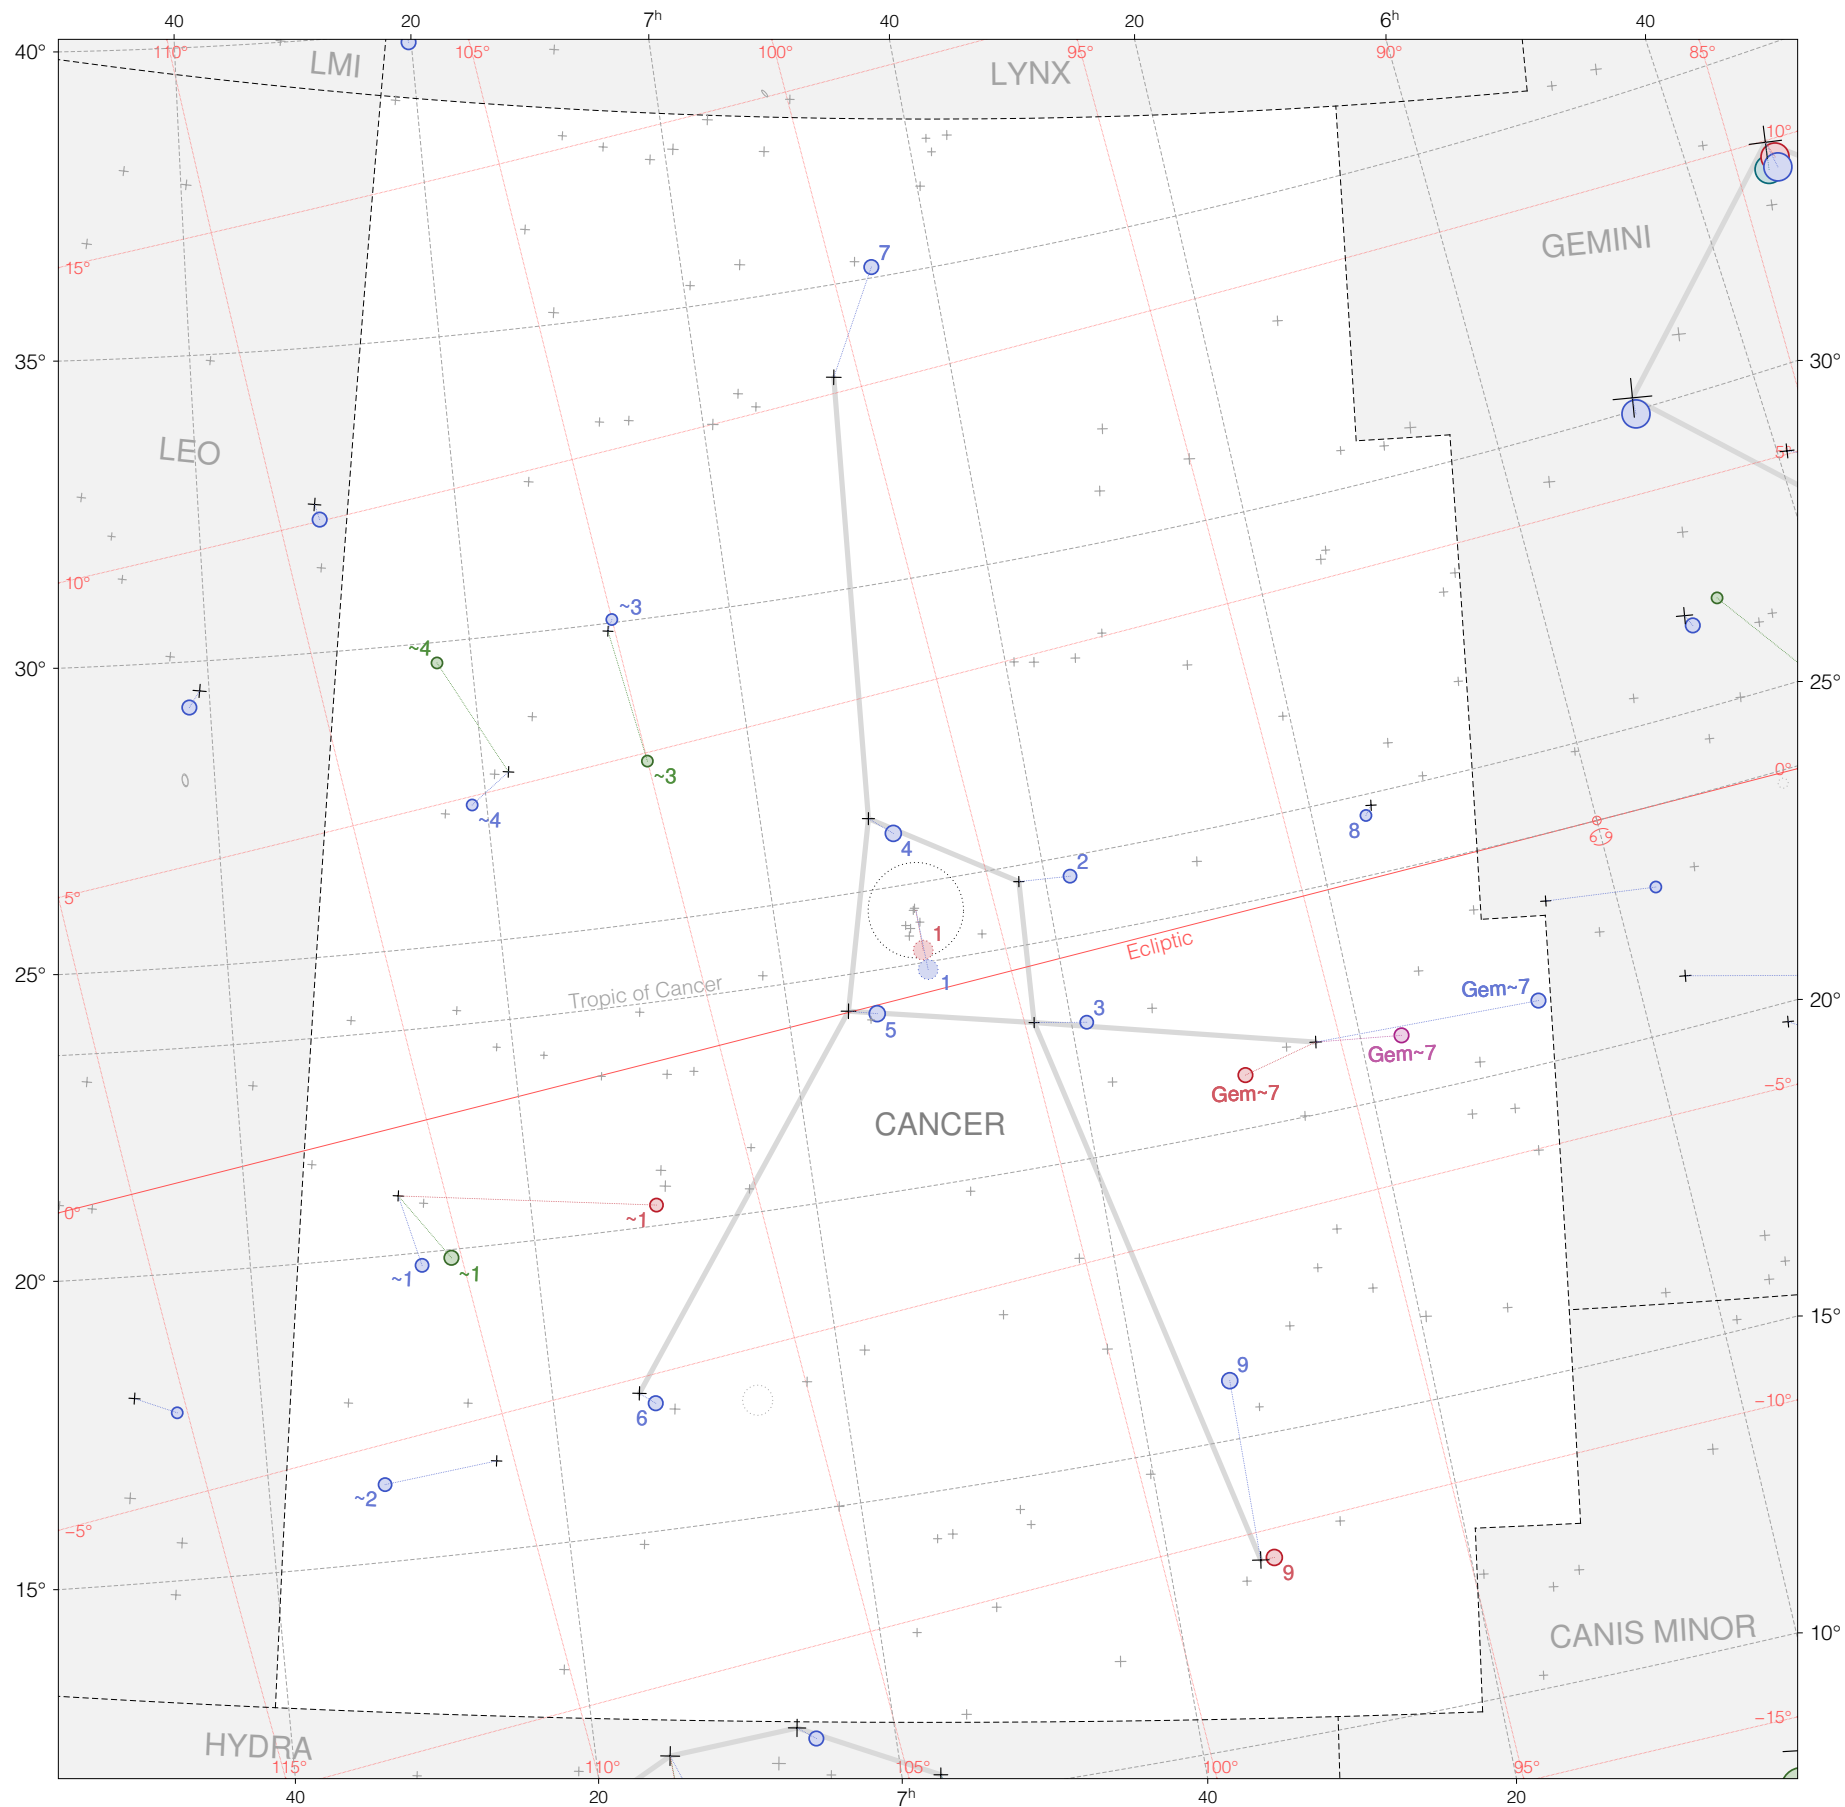

# Ptolemy stars in Cancer

Magnitudes: 1 2 3 4 5 6 7

Versions: T P B M Z

Scale at center: 0° 2° 4°