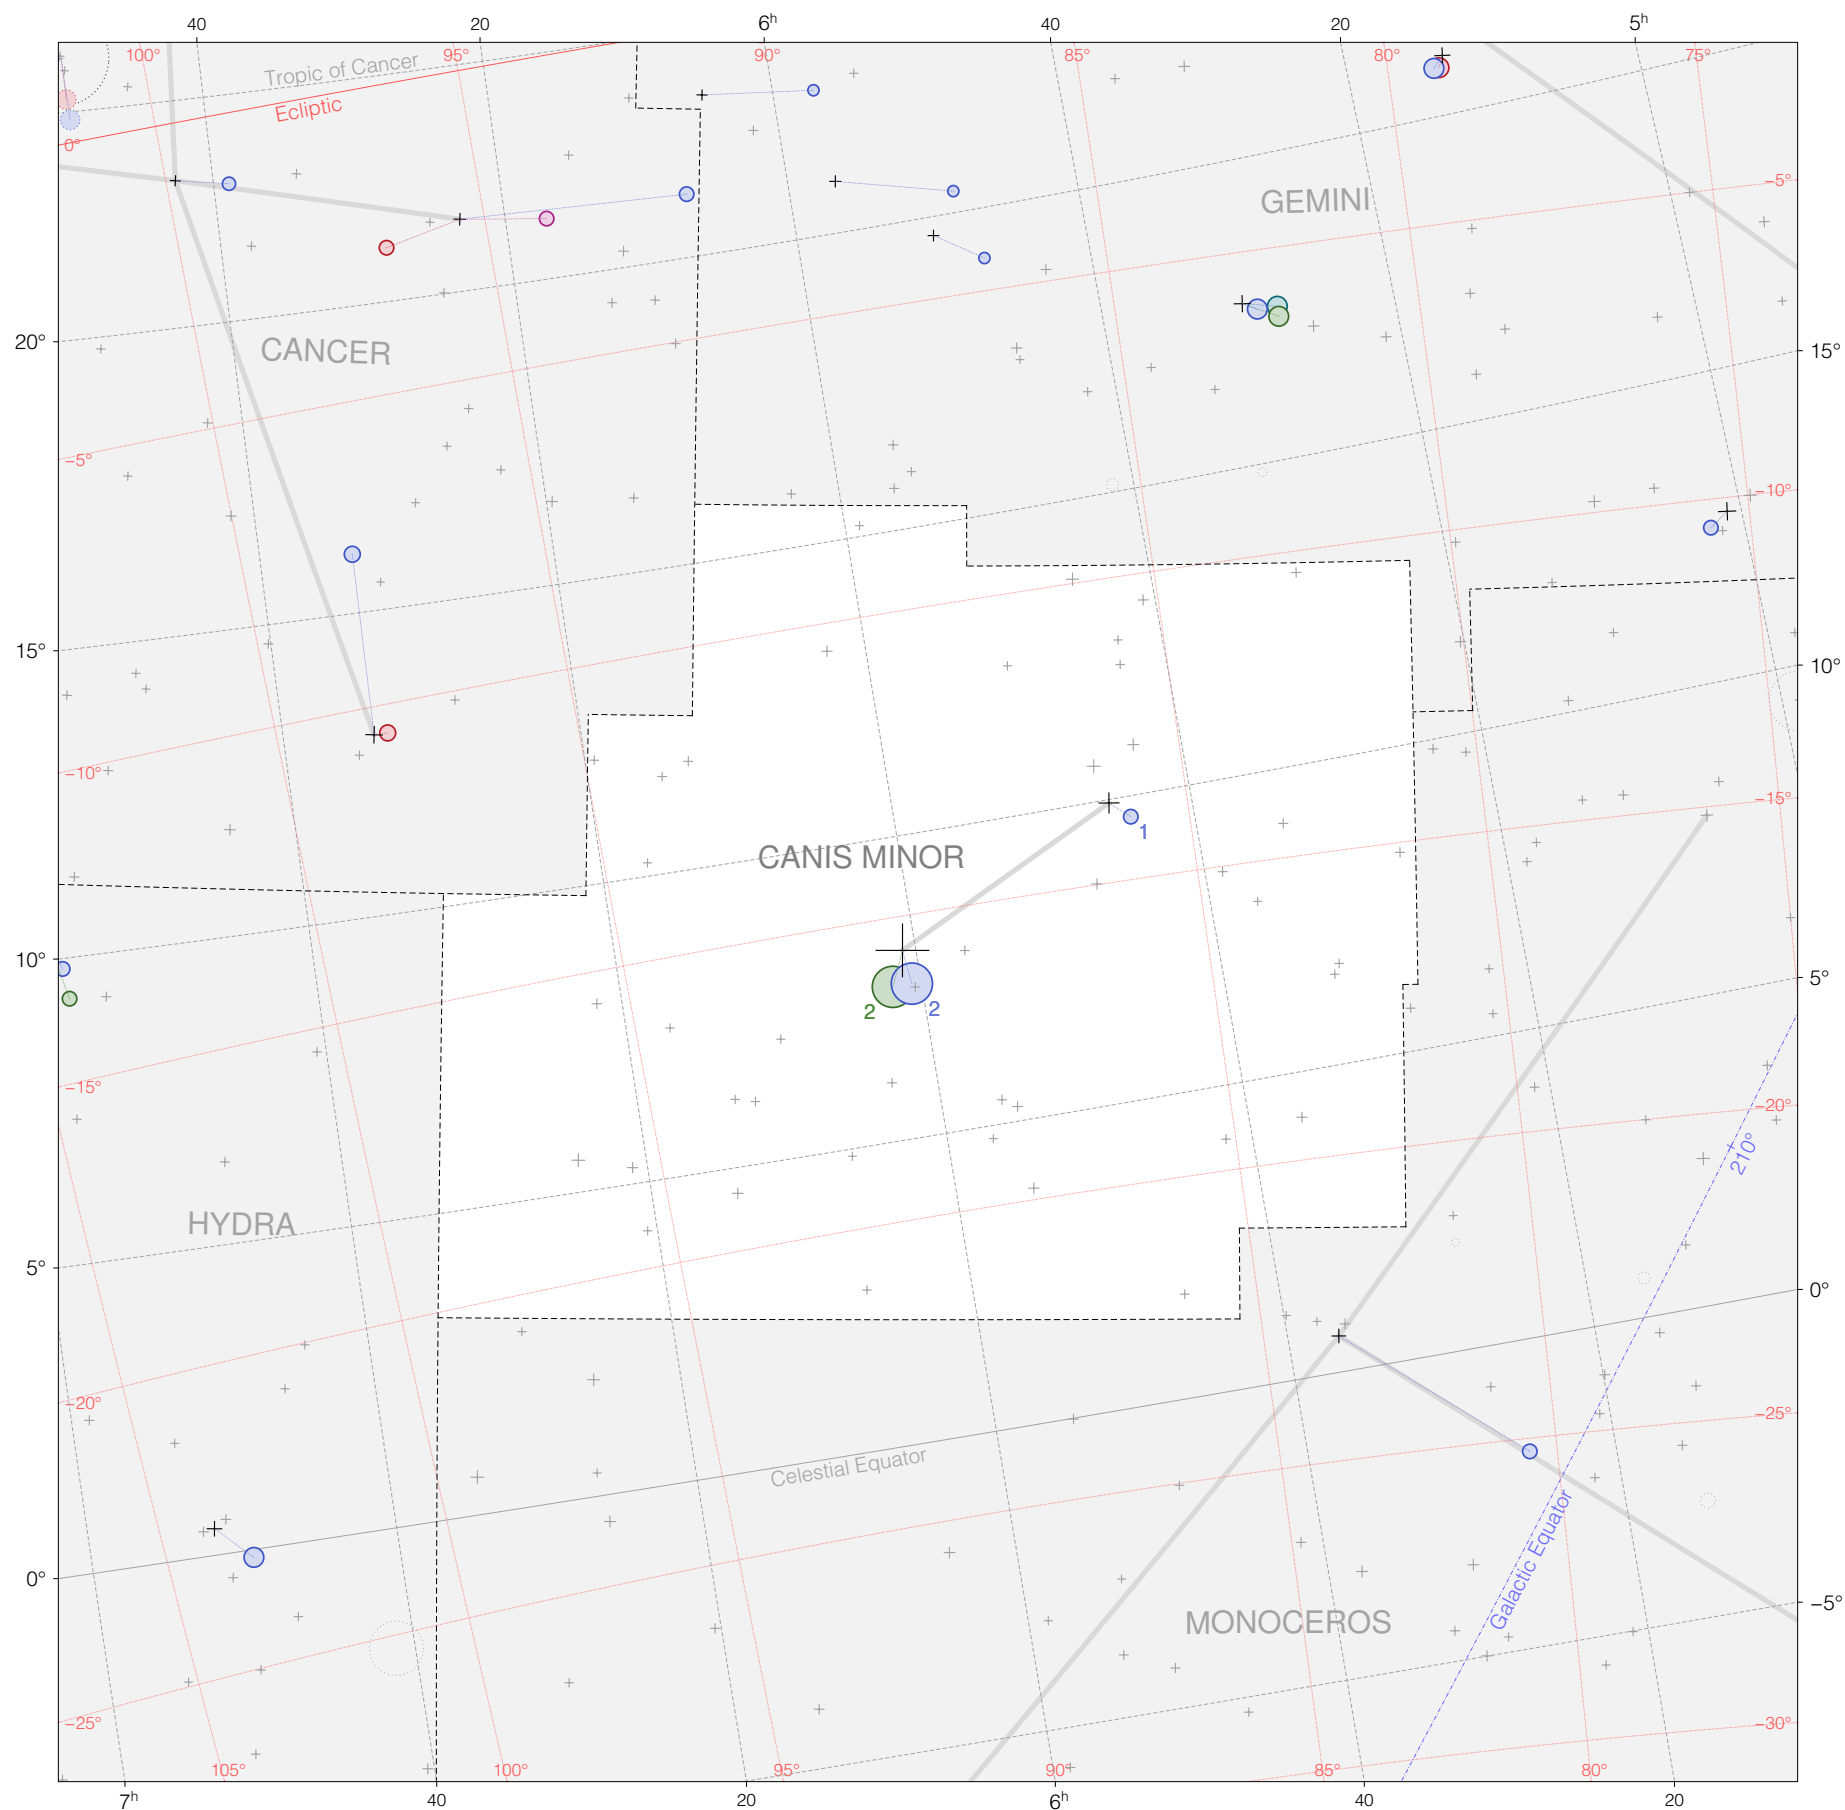

Ptolemy stars in Canis Minor

Magnitudes: 1 2 3 4 5 6 7

Versions: T P B M Z

Scale at center: 0° 2° 4°