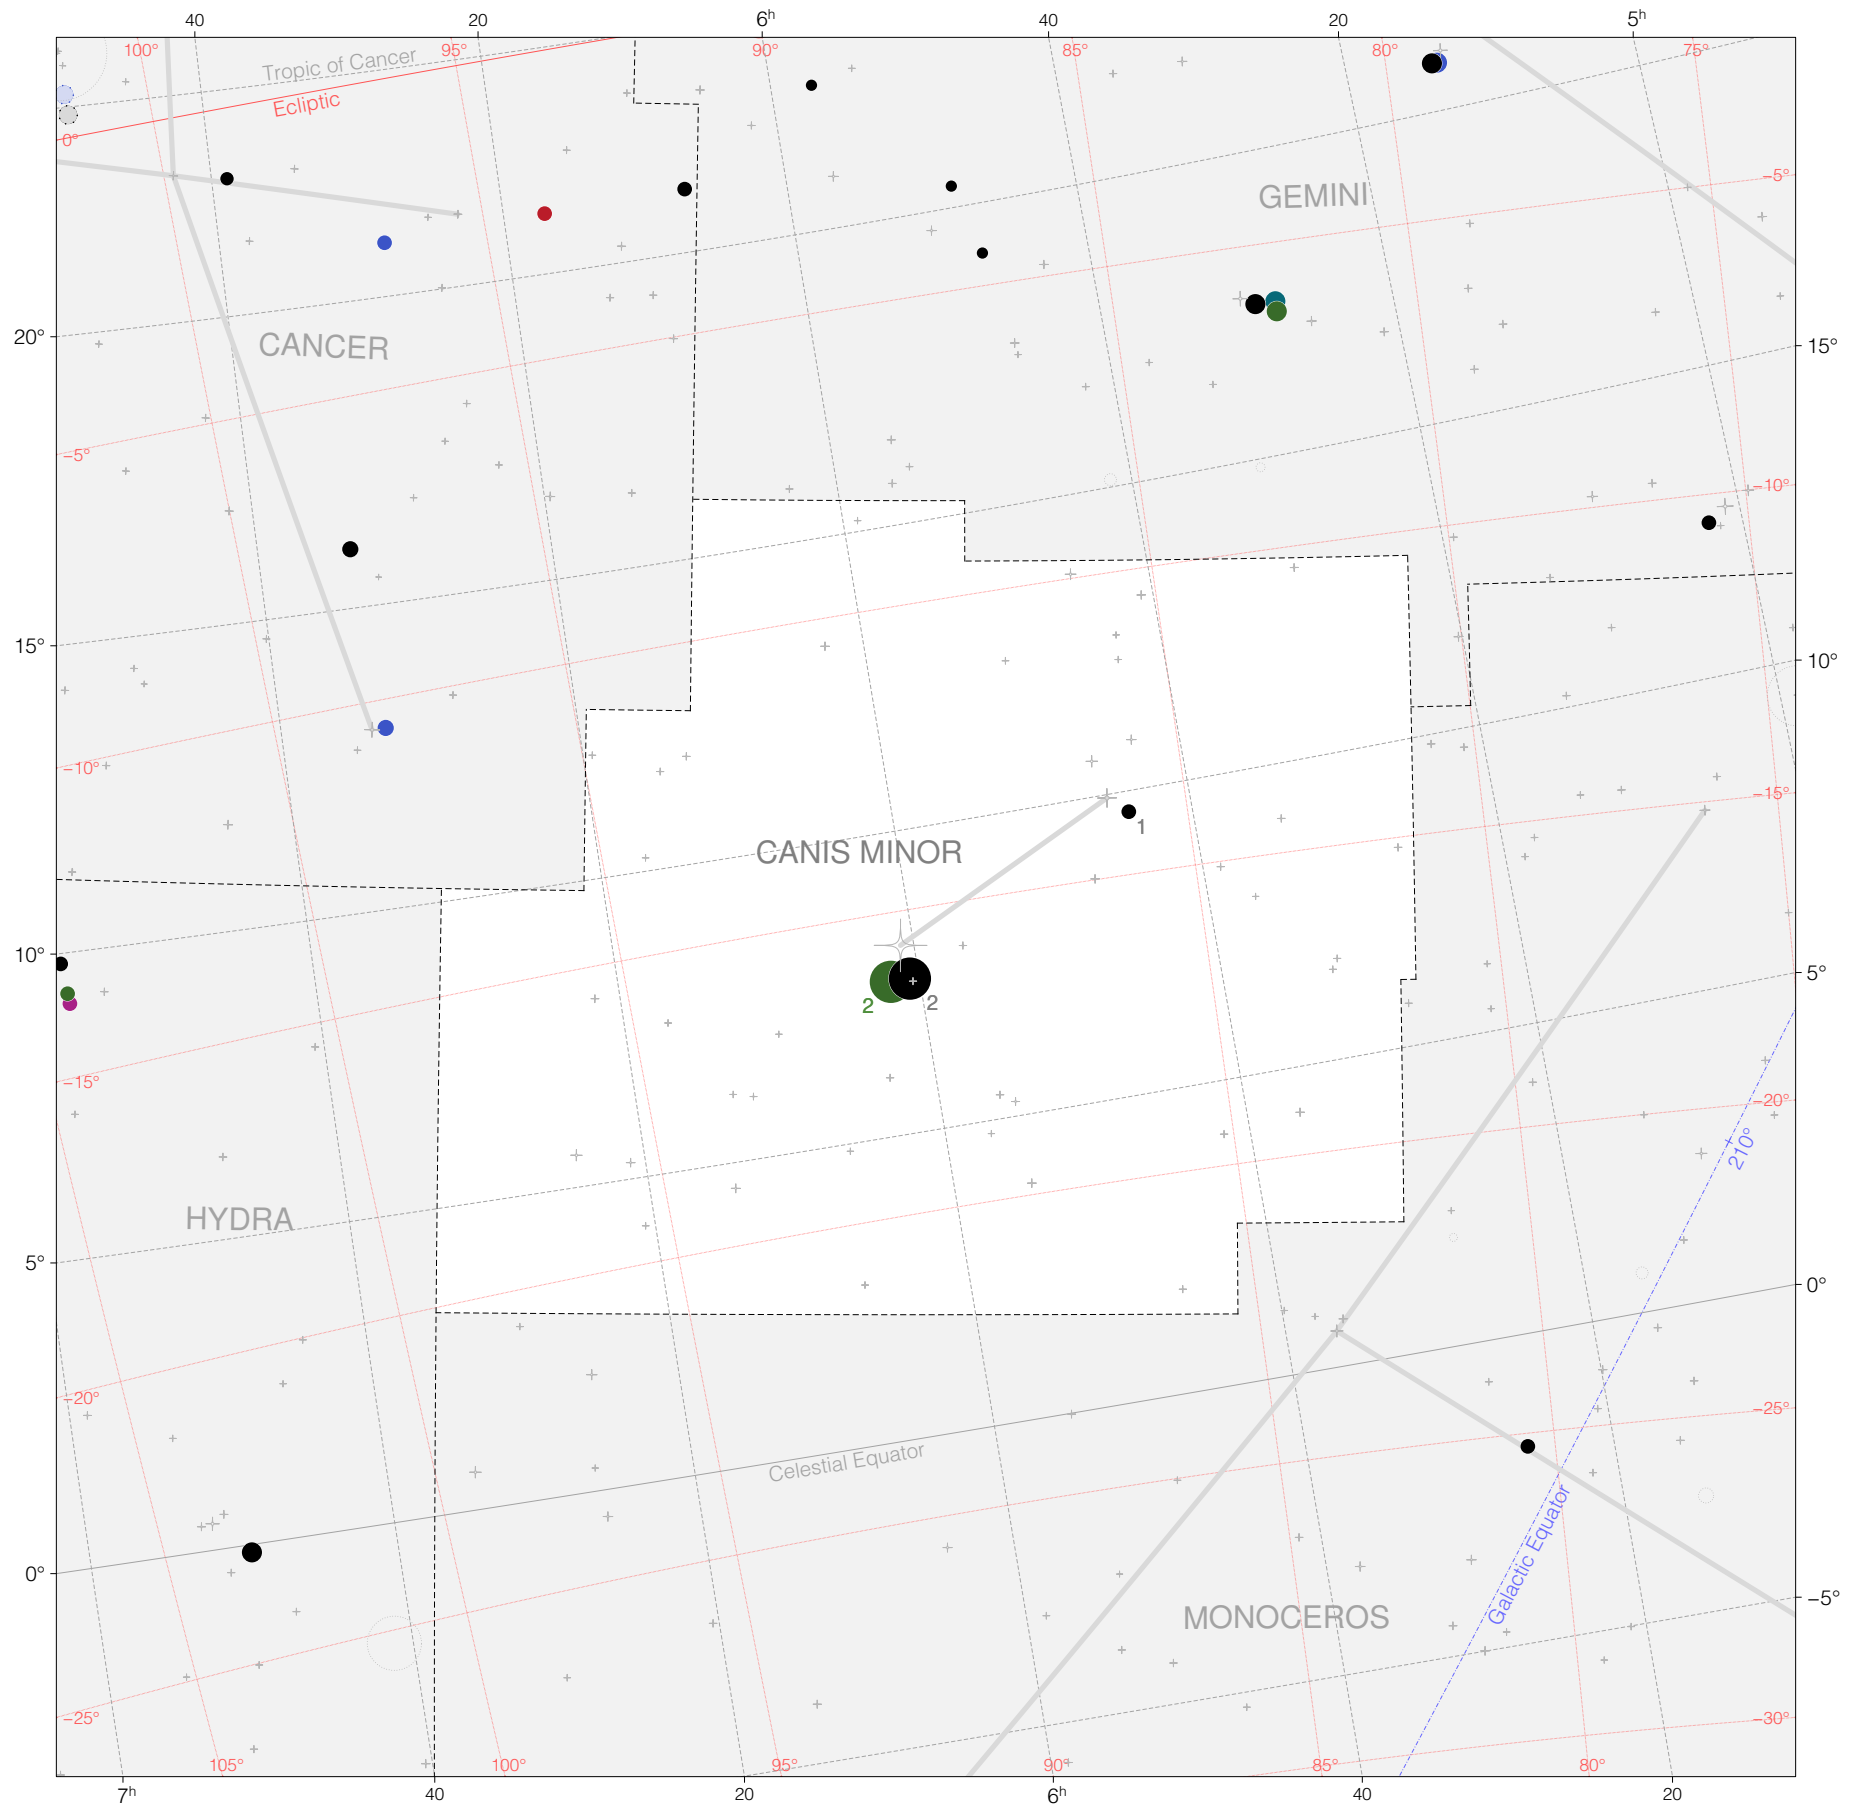

Ptolemy Stars in Canis Minor

Magnitudes: 1 2 3 4 5 6 7

Versions: T P M B H Z

Scale at center: 0° 2° 4°