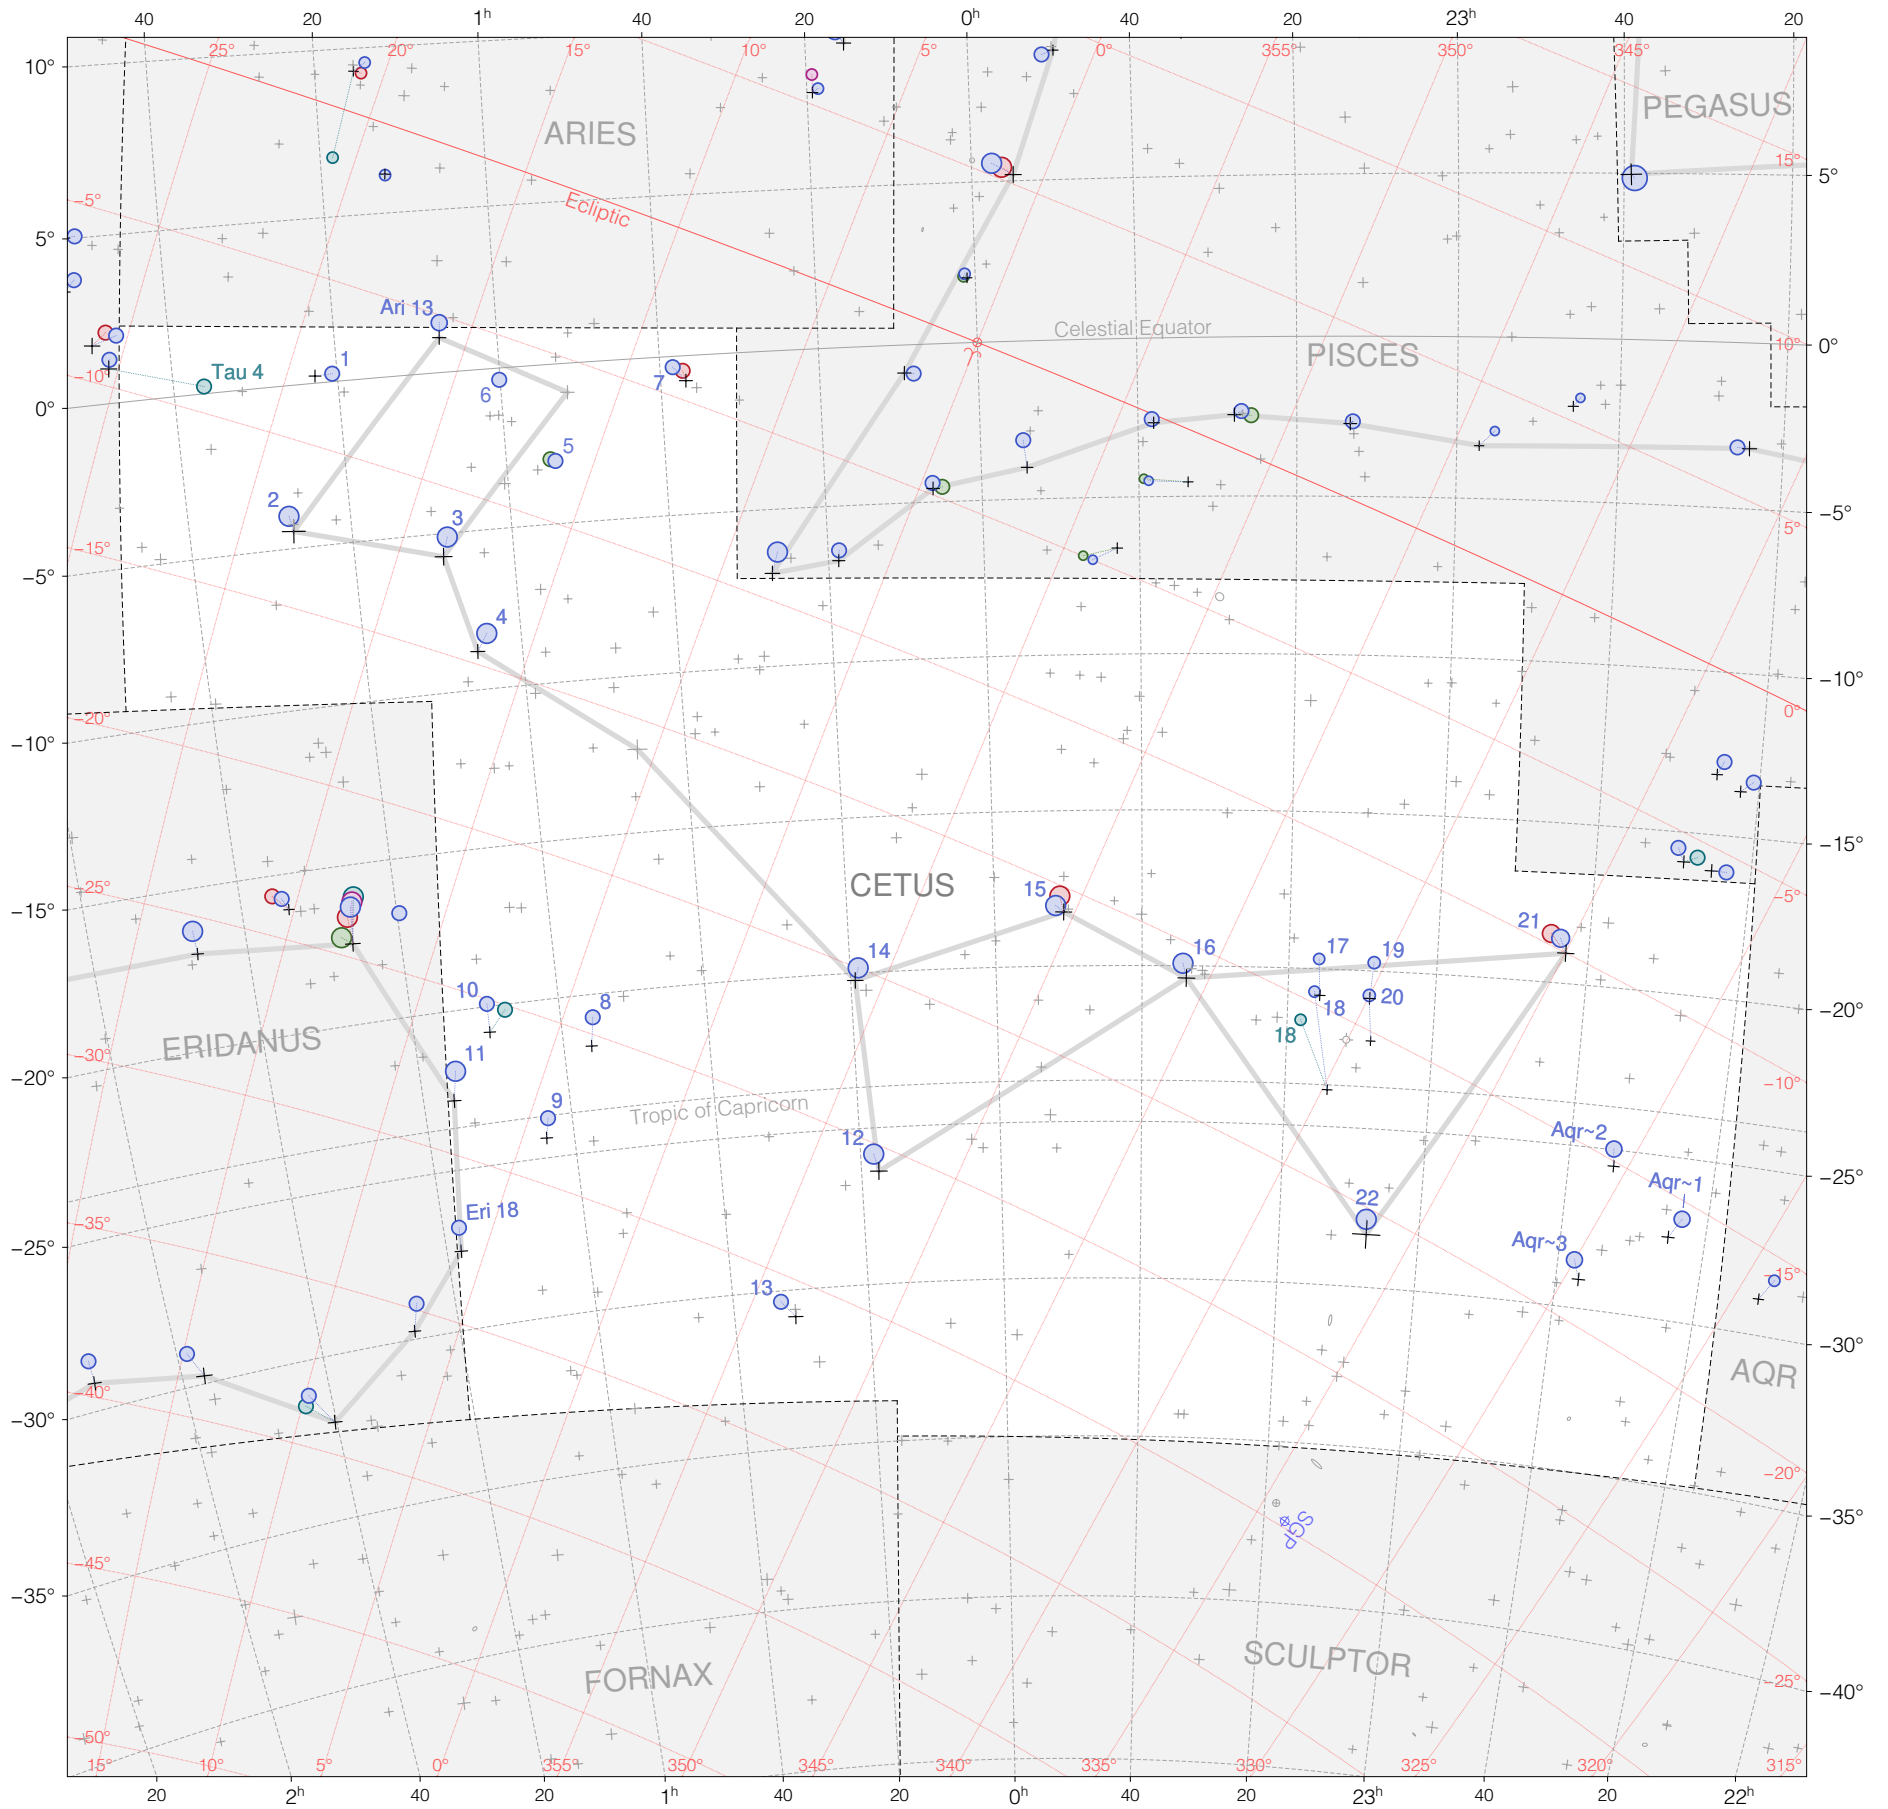

Ptolemy stars in Cetus

Magnitudes: 1 2 3 4 5 6 7

Versions: T P B M Z

Scale at center: 0° 2° 4°