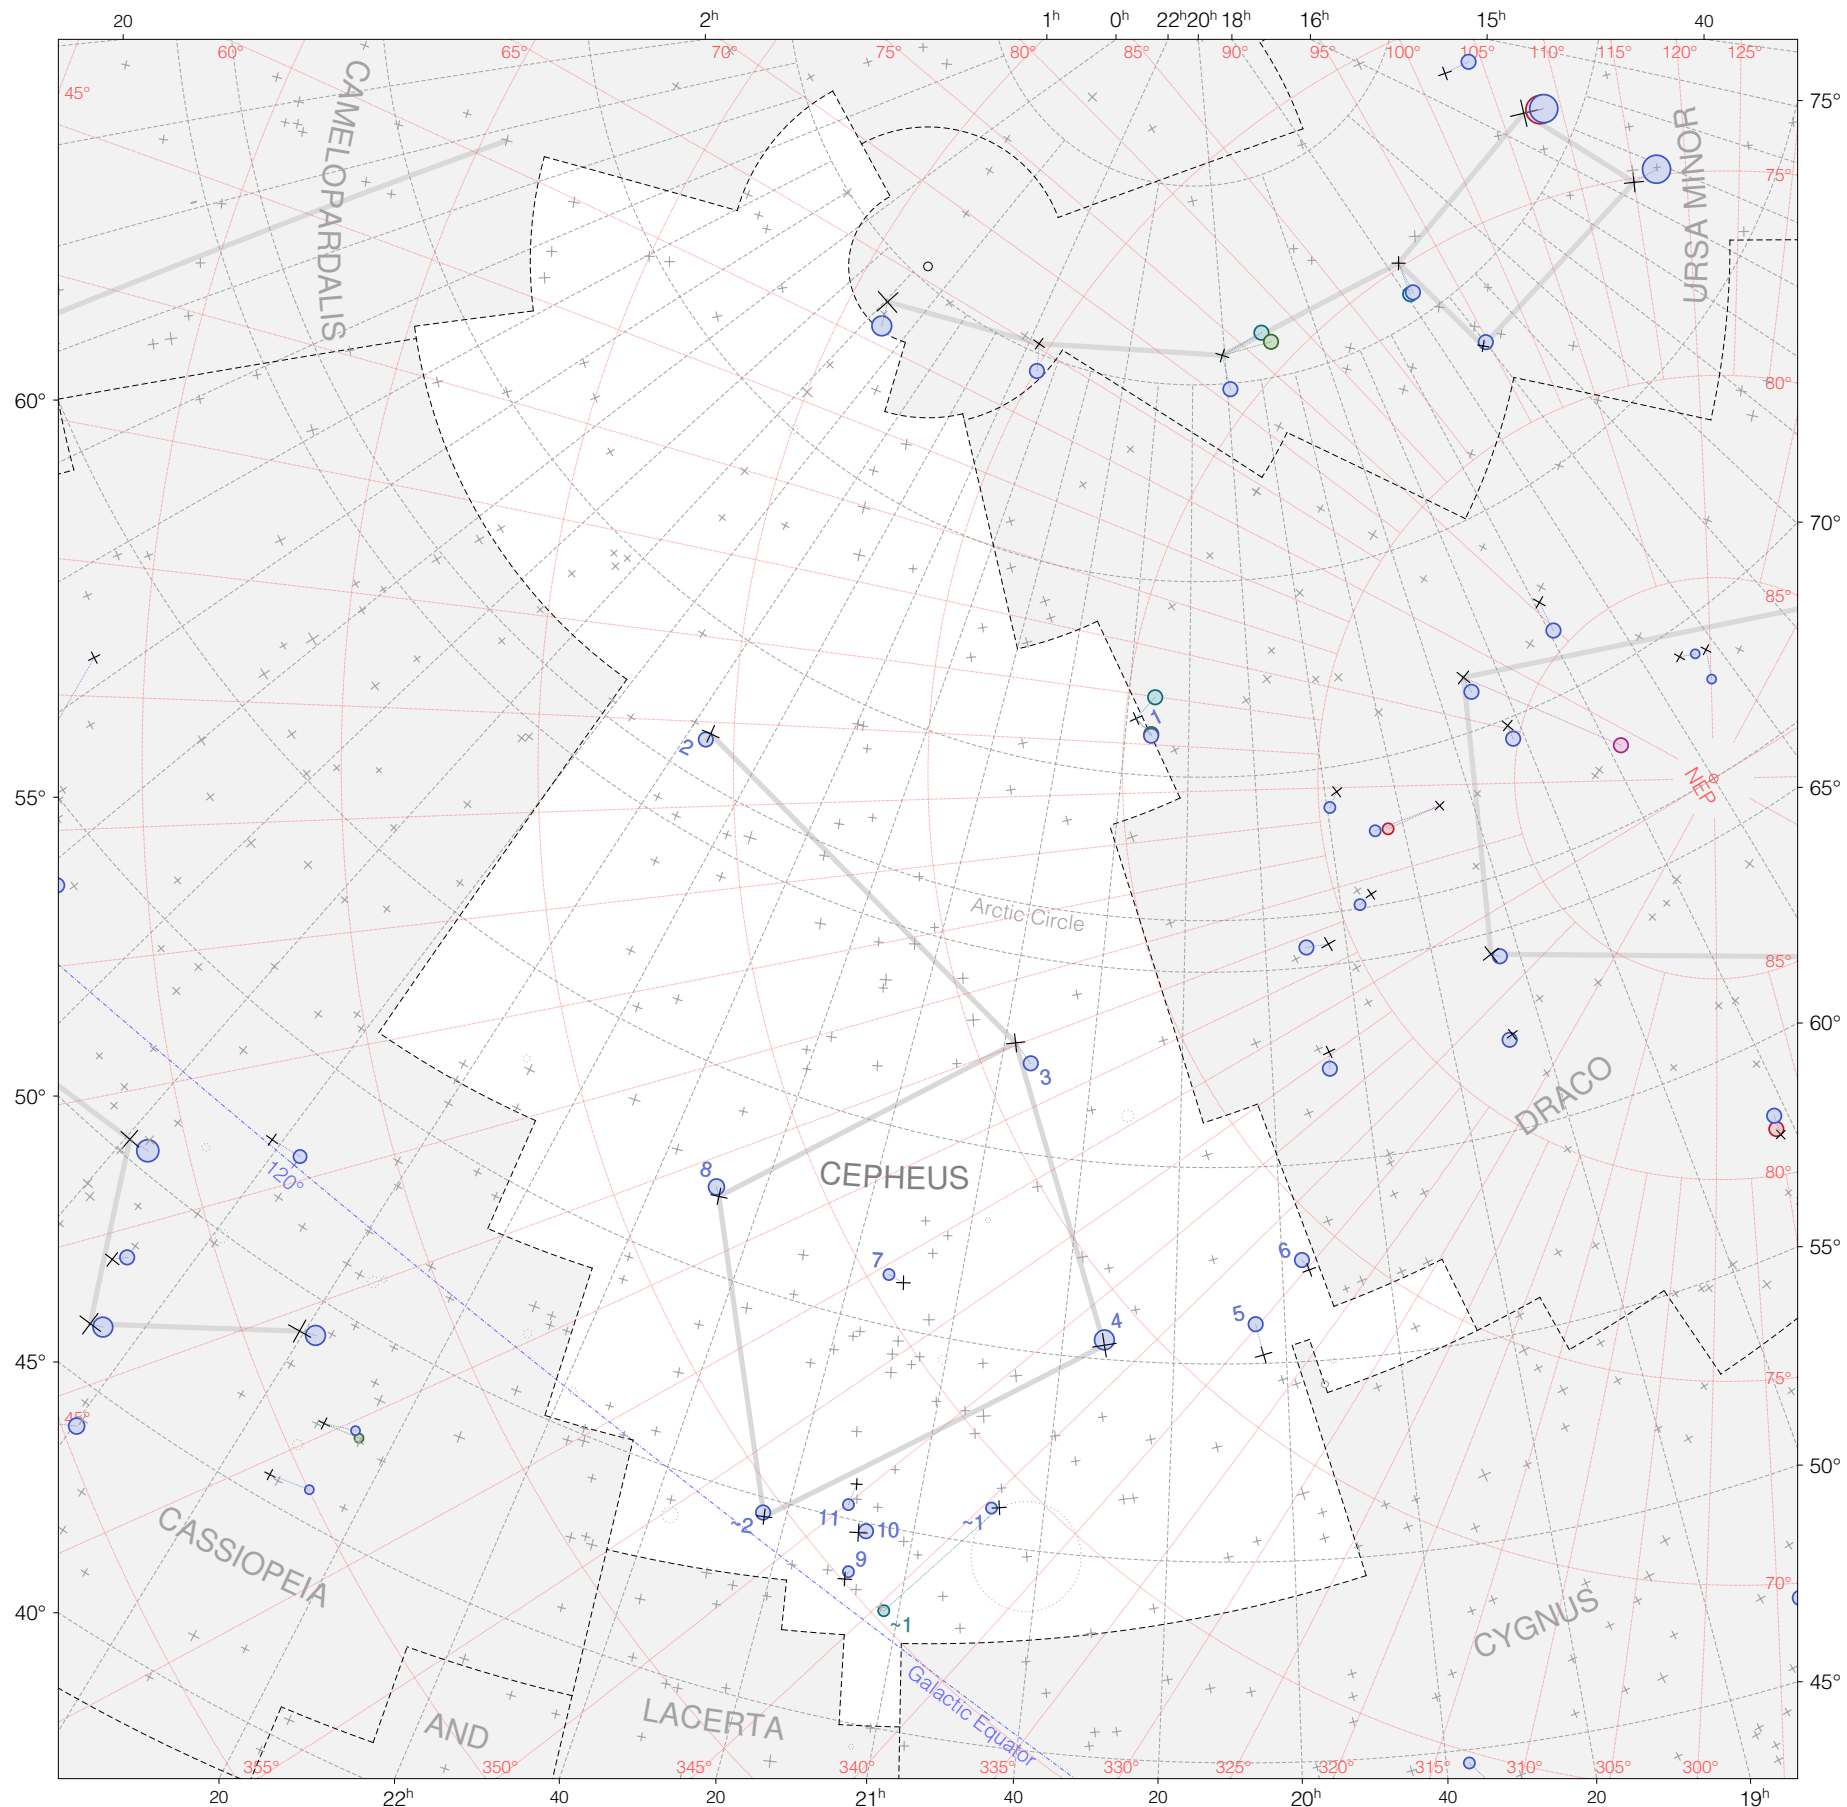

Ptolemy stars in Cepheus

Magnitudes: 1 2 3 4 5 6 7

Versions: T P B M Z

Scale at center: 0° 2° 4°