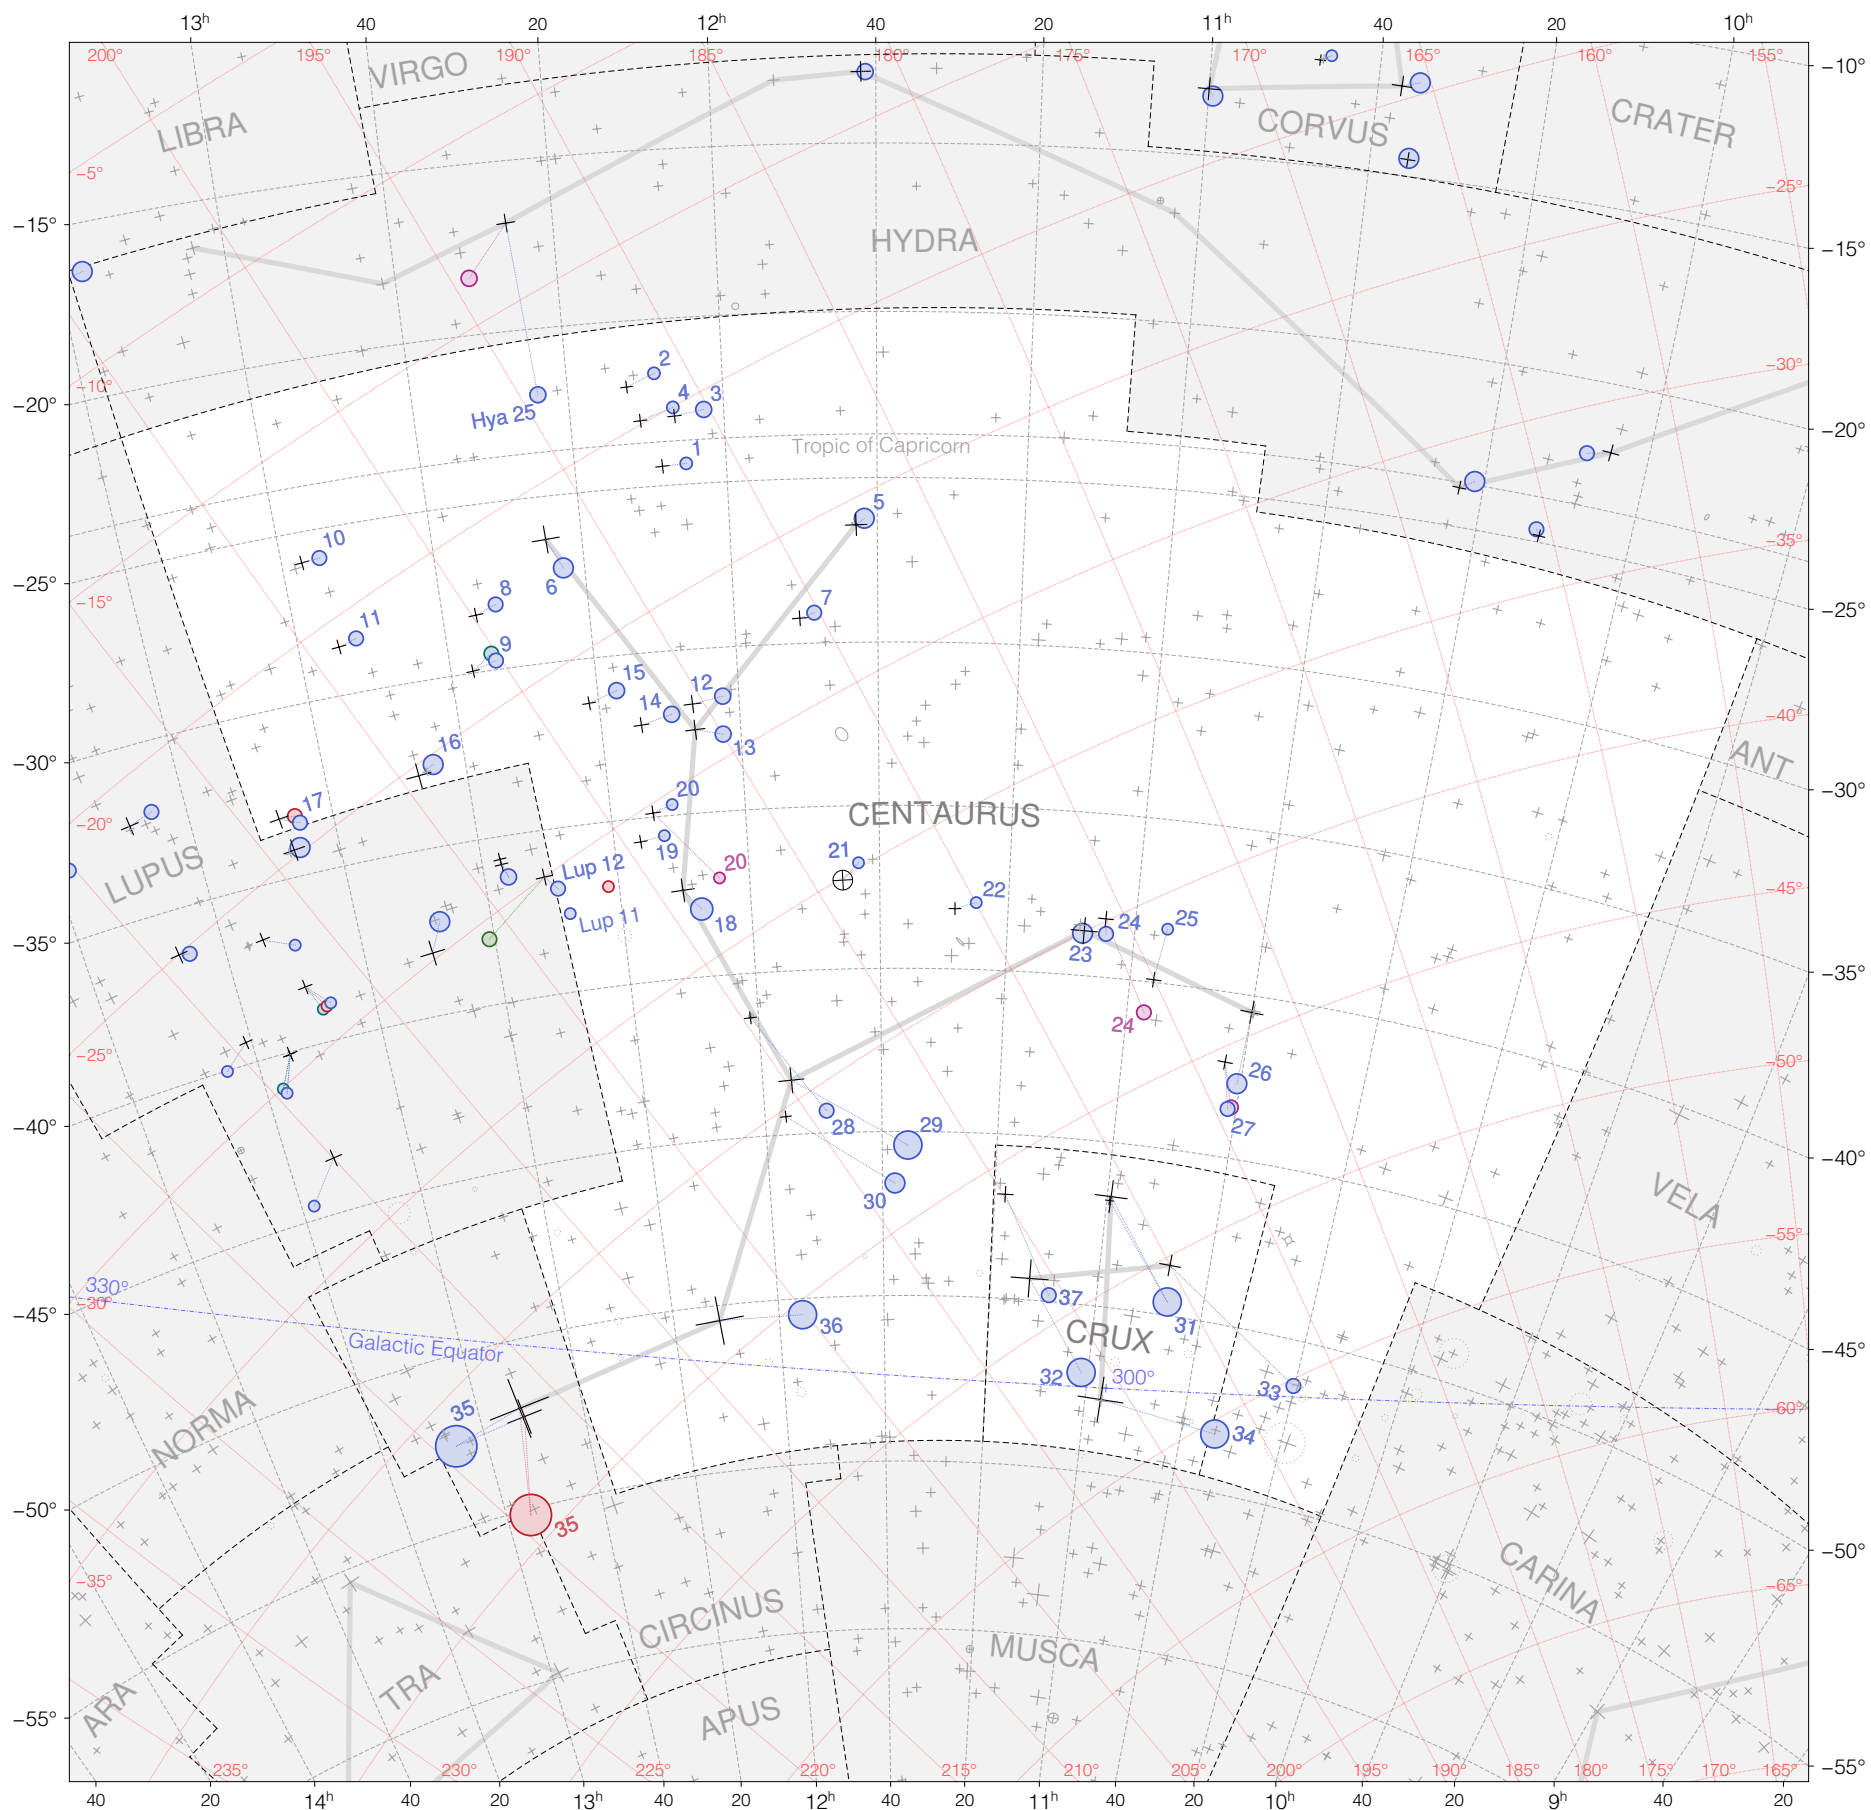

Ptolemy stars in Centaurus

Magnitudes: 1 2 3 4 5 6 7

Versions: T P B M Z

Scale at center: 0° 2° 4°