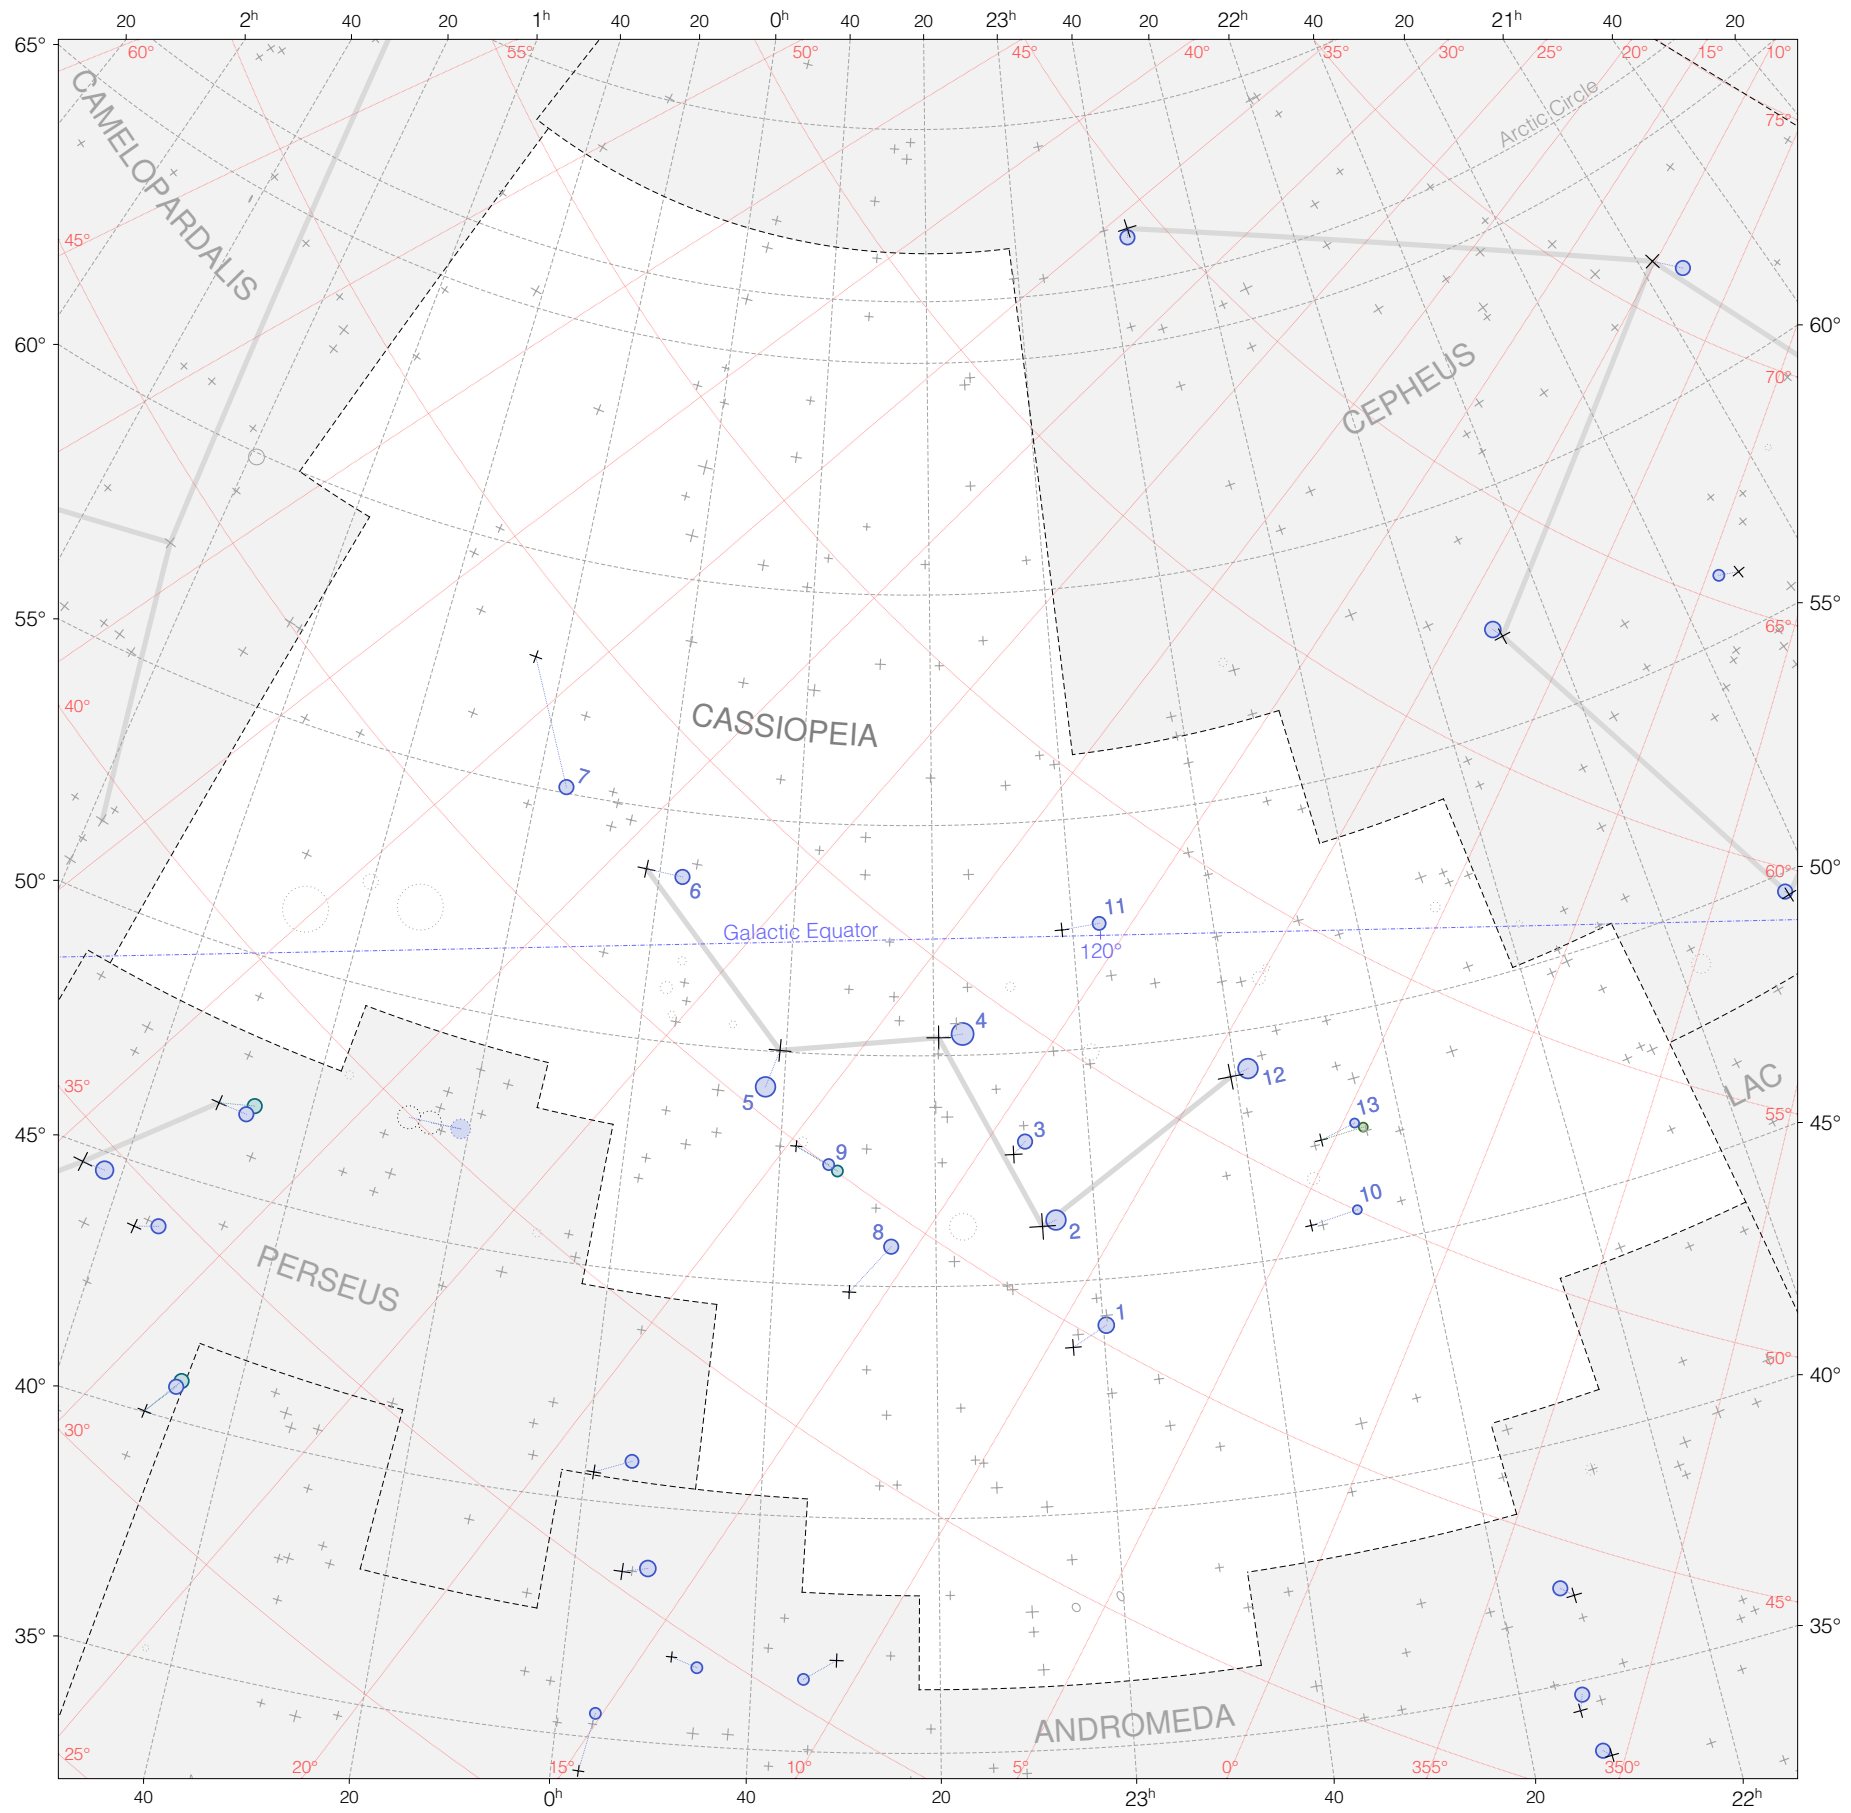

# Ptolemy stars in Cassiopeia

Magnitudes:  1 2 3 4 5 6 7

Versions:  T P B M Z

Scale at center:  0° 2° 4°