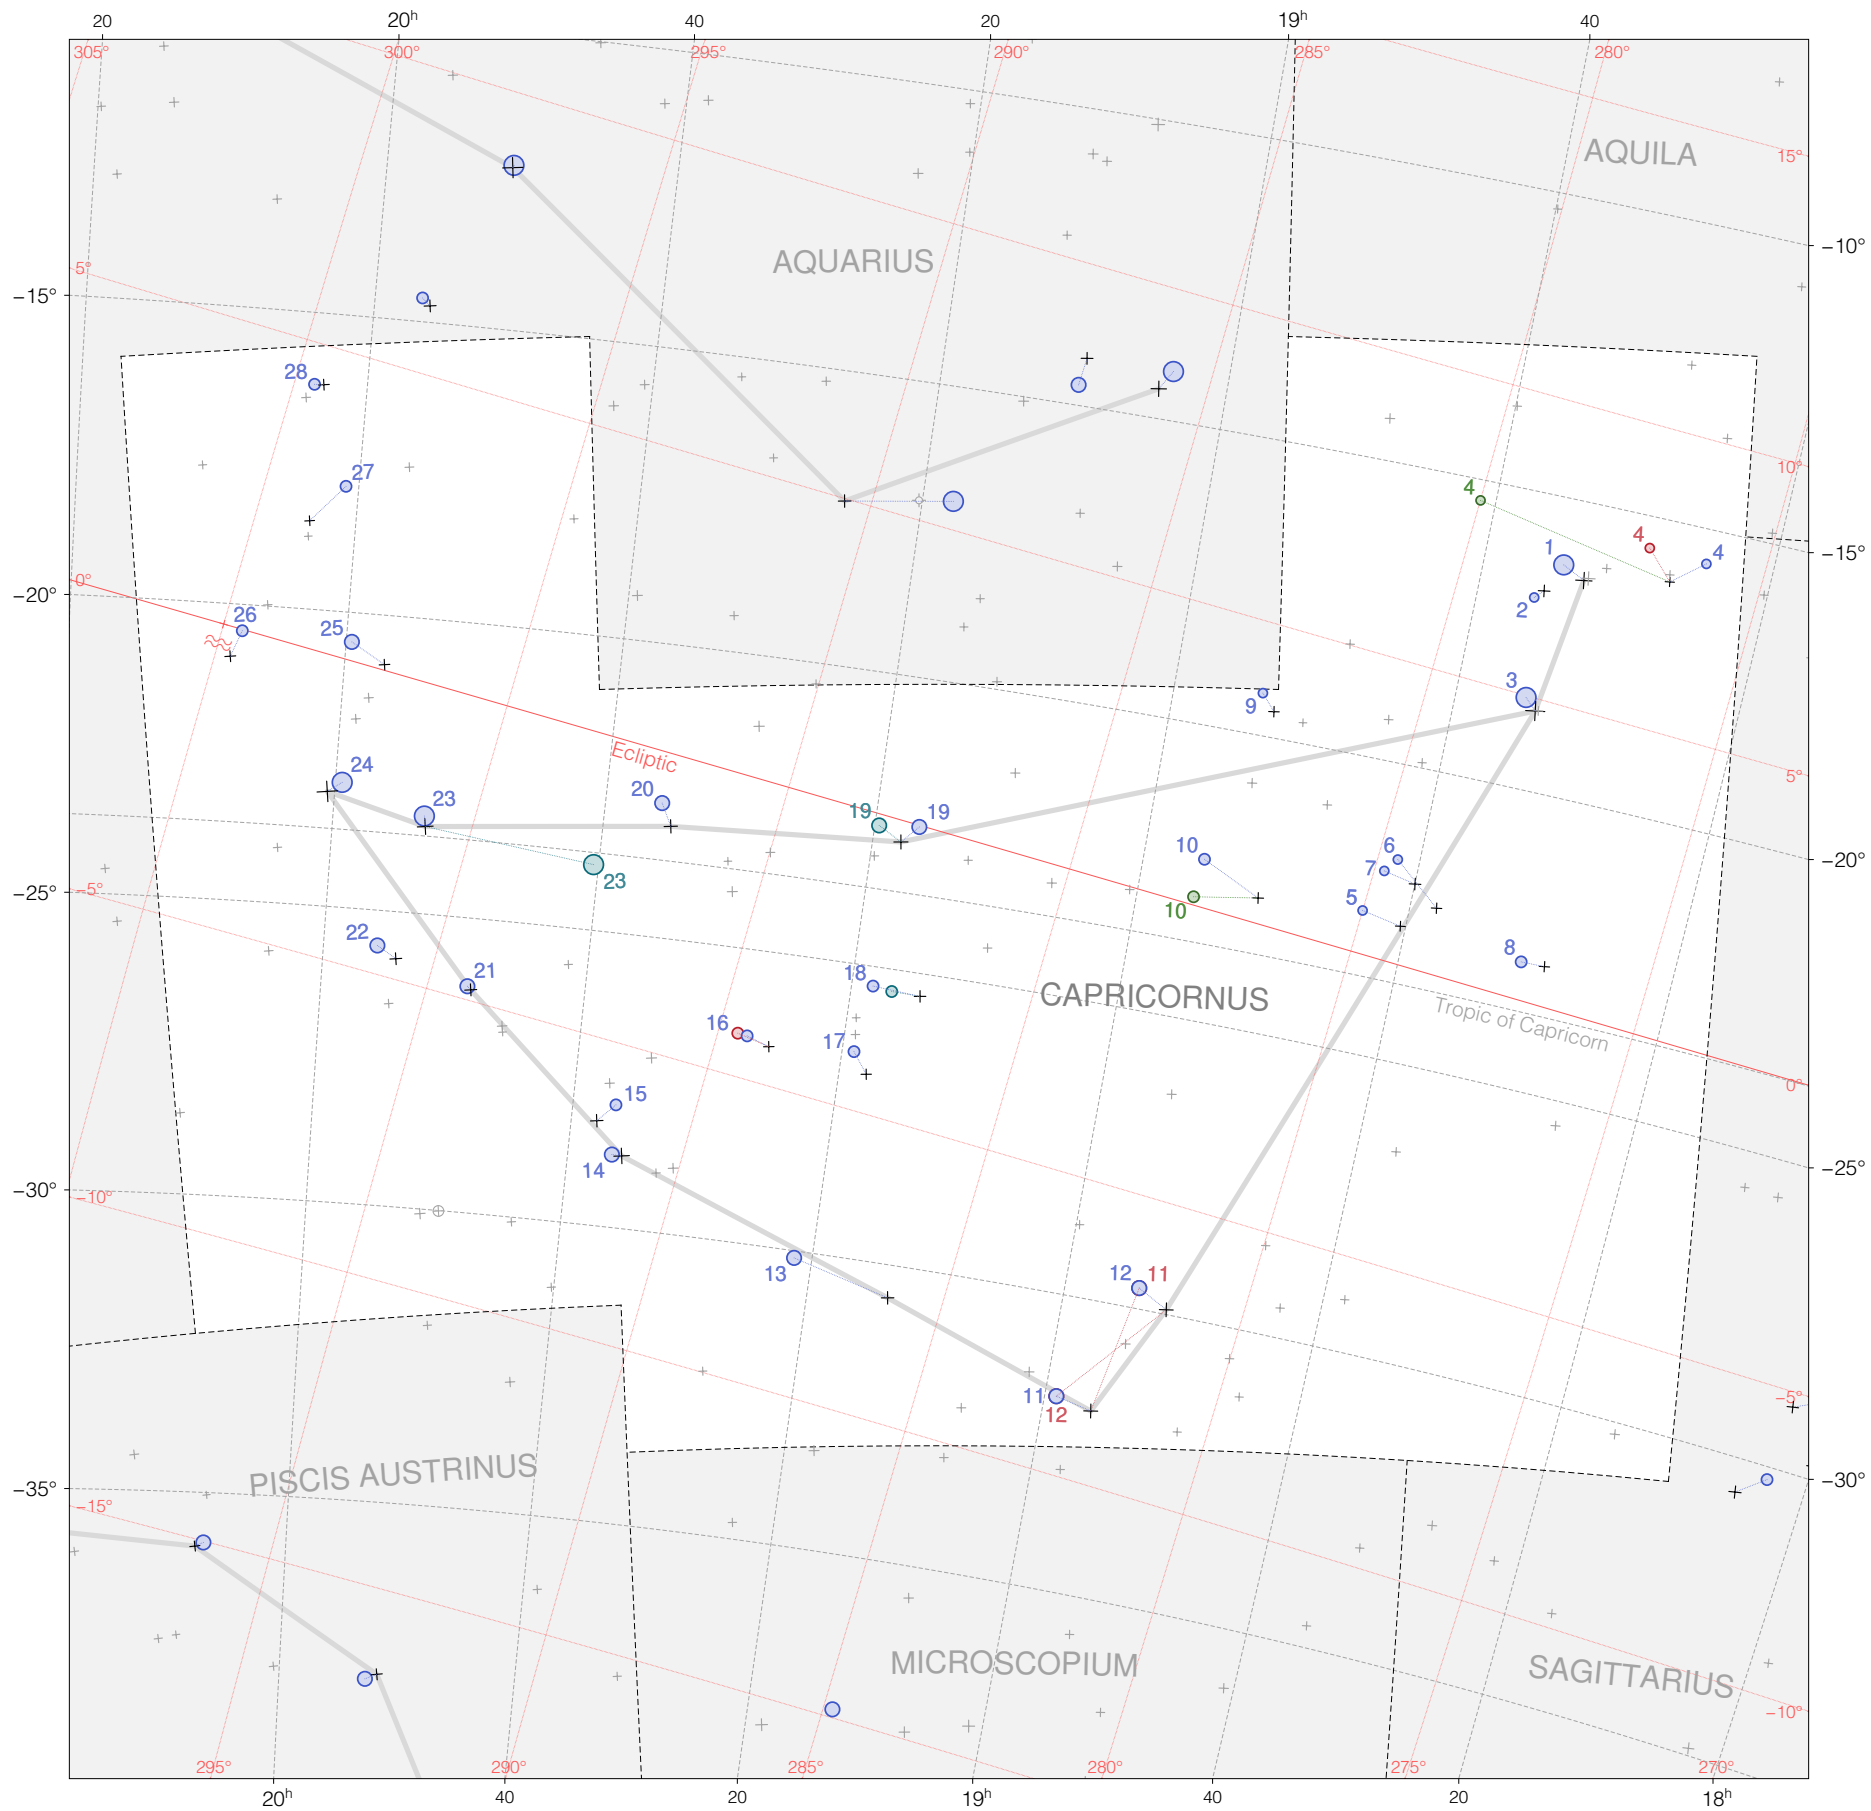

Ptolemy stars in Capricornus

Magnitudes: 1 2 3 4 5 6 7

Versions: T P B M Z

Scale at center: 0° 2° 4°