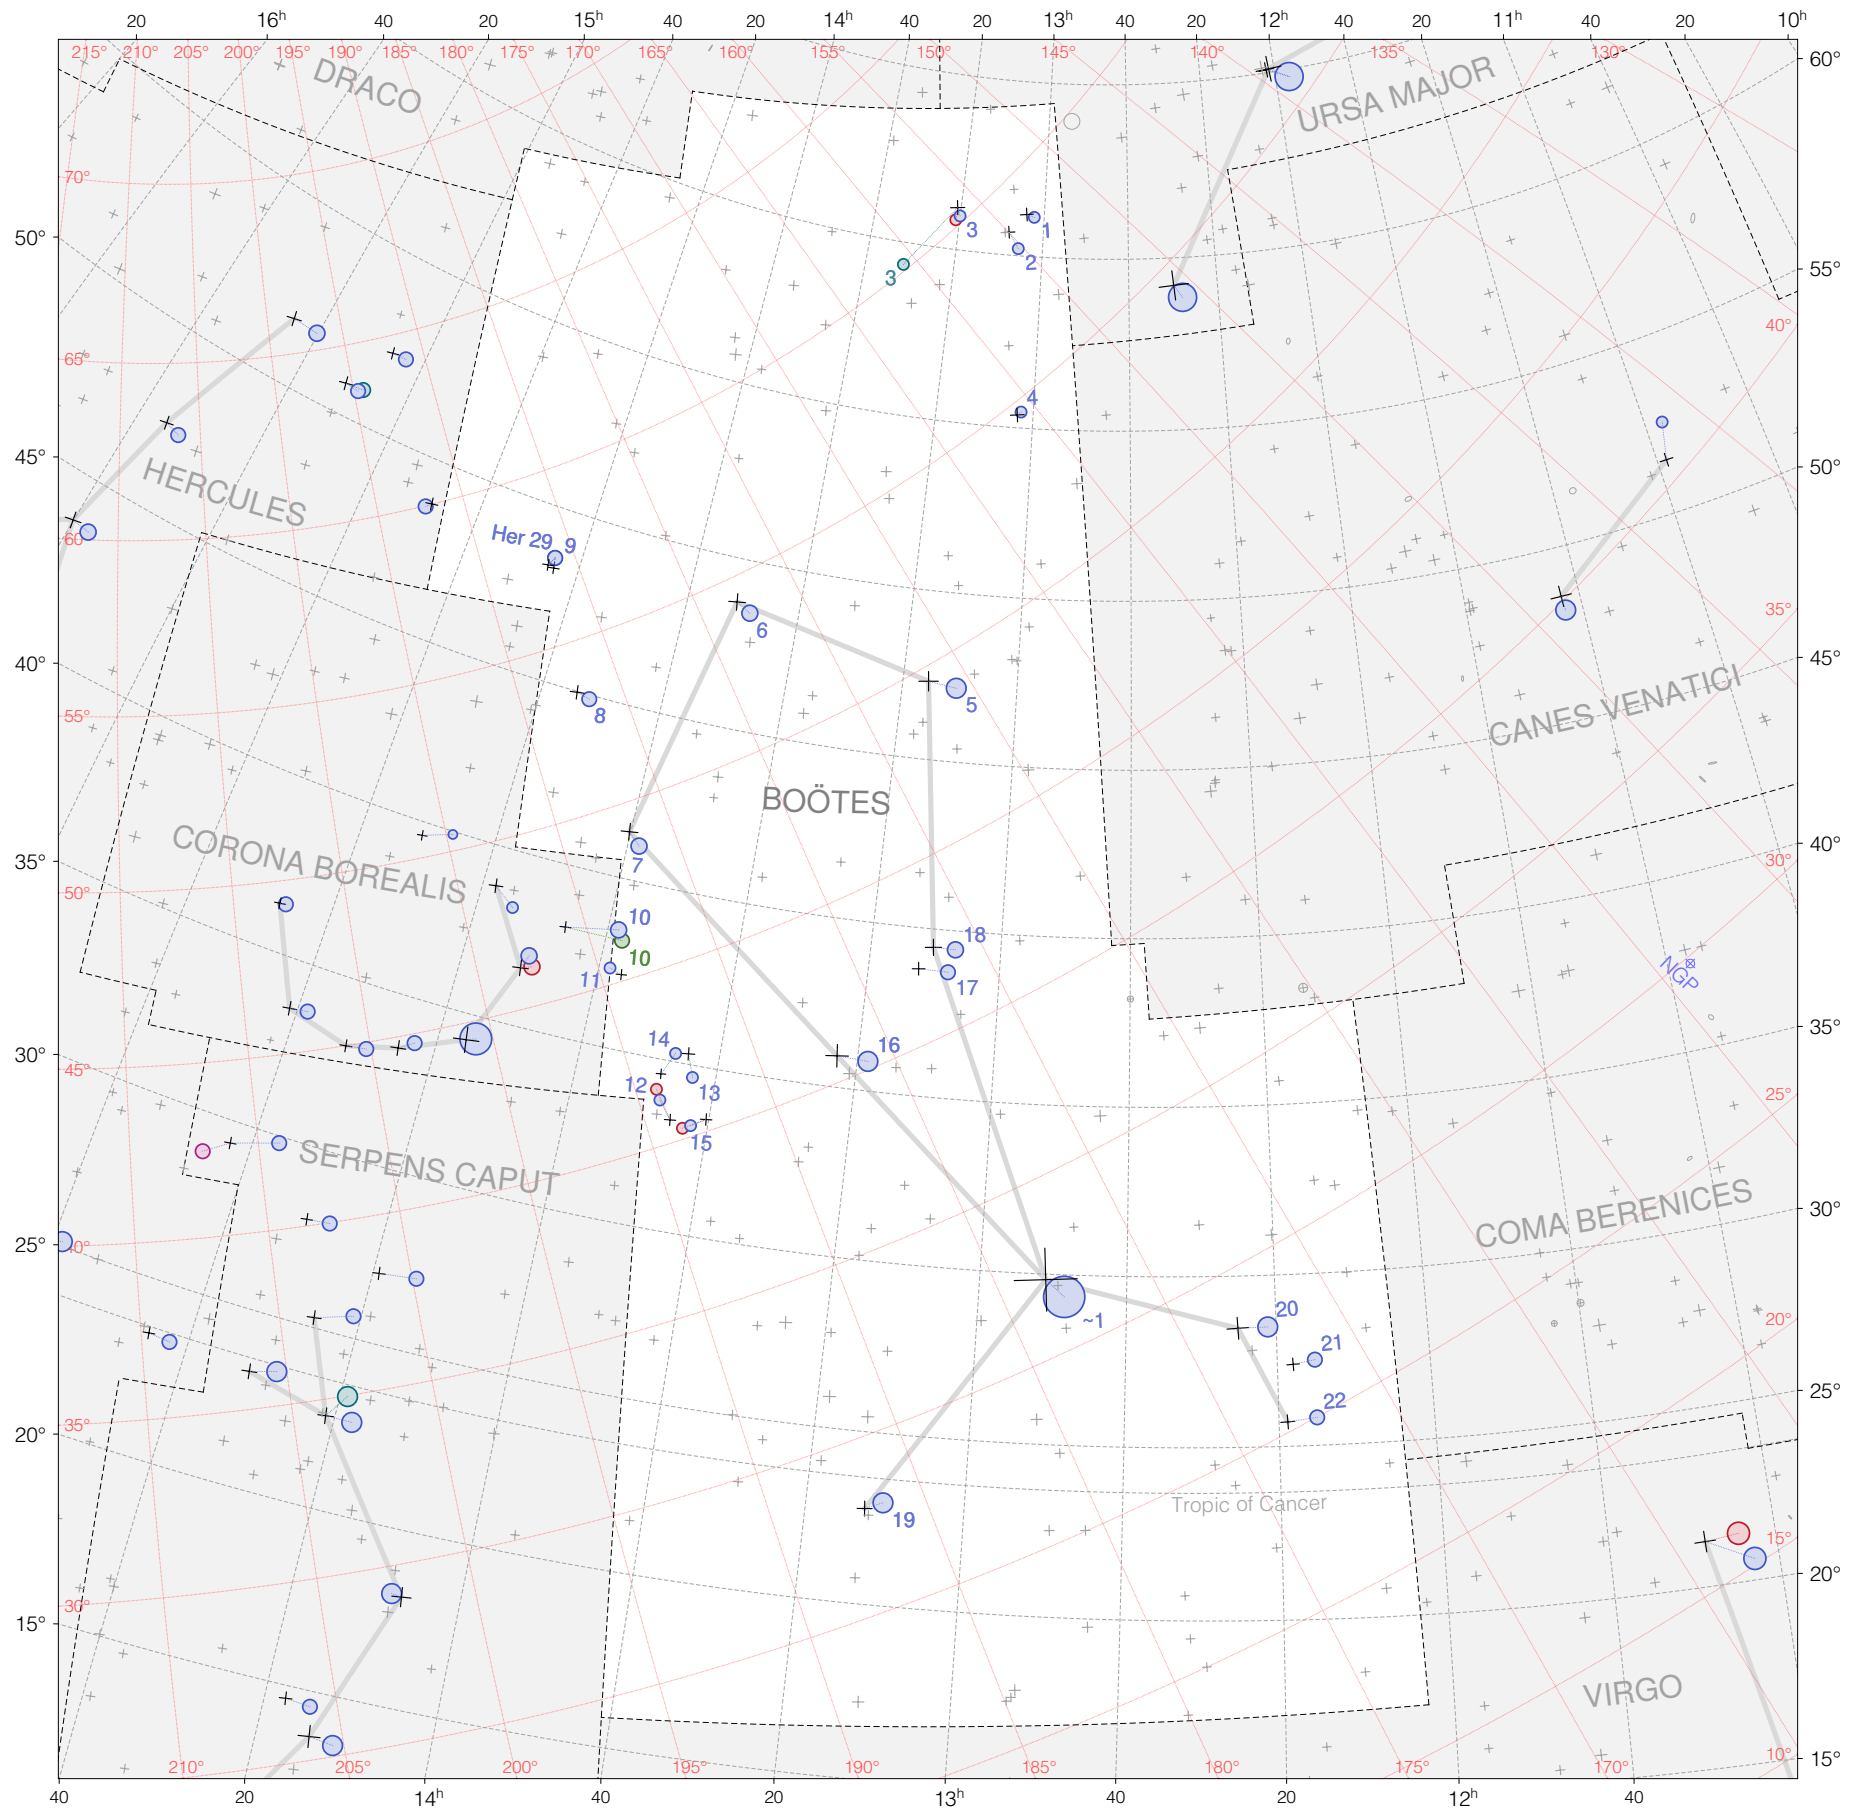

Ptolemy stars in Boötes

Magnitudes: 1 2 3 4 5 6 7

Versions: T P B M Z

Scale at center: 0° 2° 4°