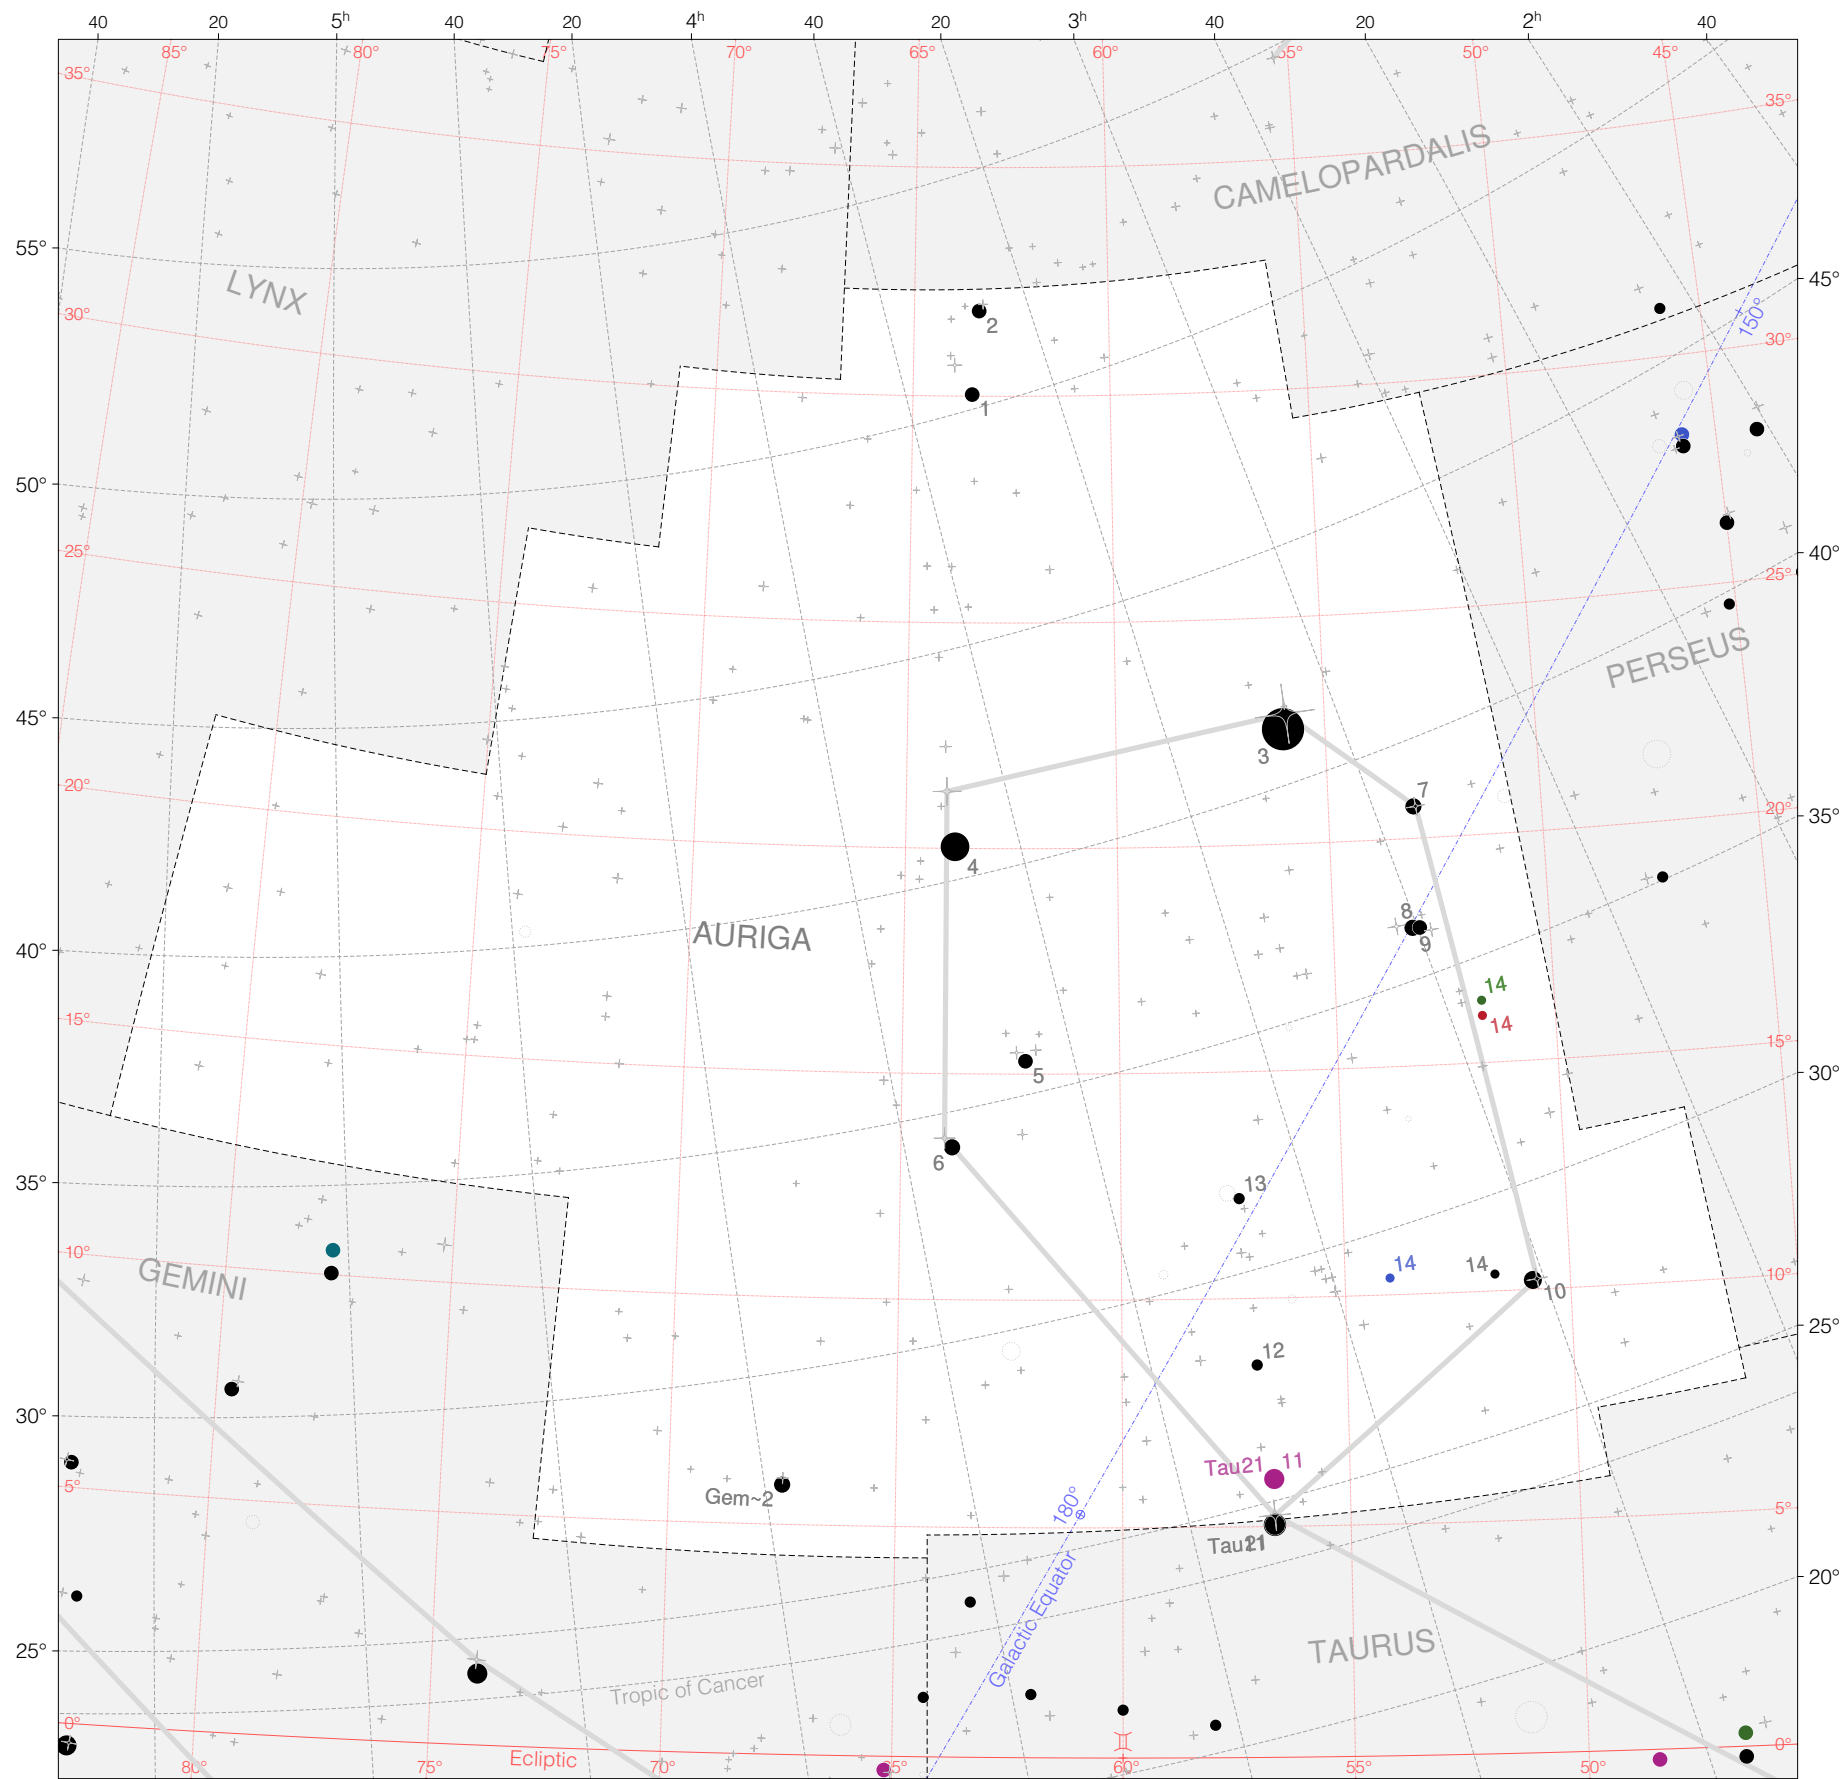

# Ptolemy Stars in Auriga

Magnitudes: 1 2 3 4 5 6 7

Versions: T P M B H Z

Scale at center: 0° 2° 4°