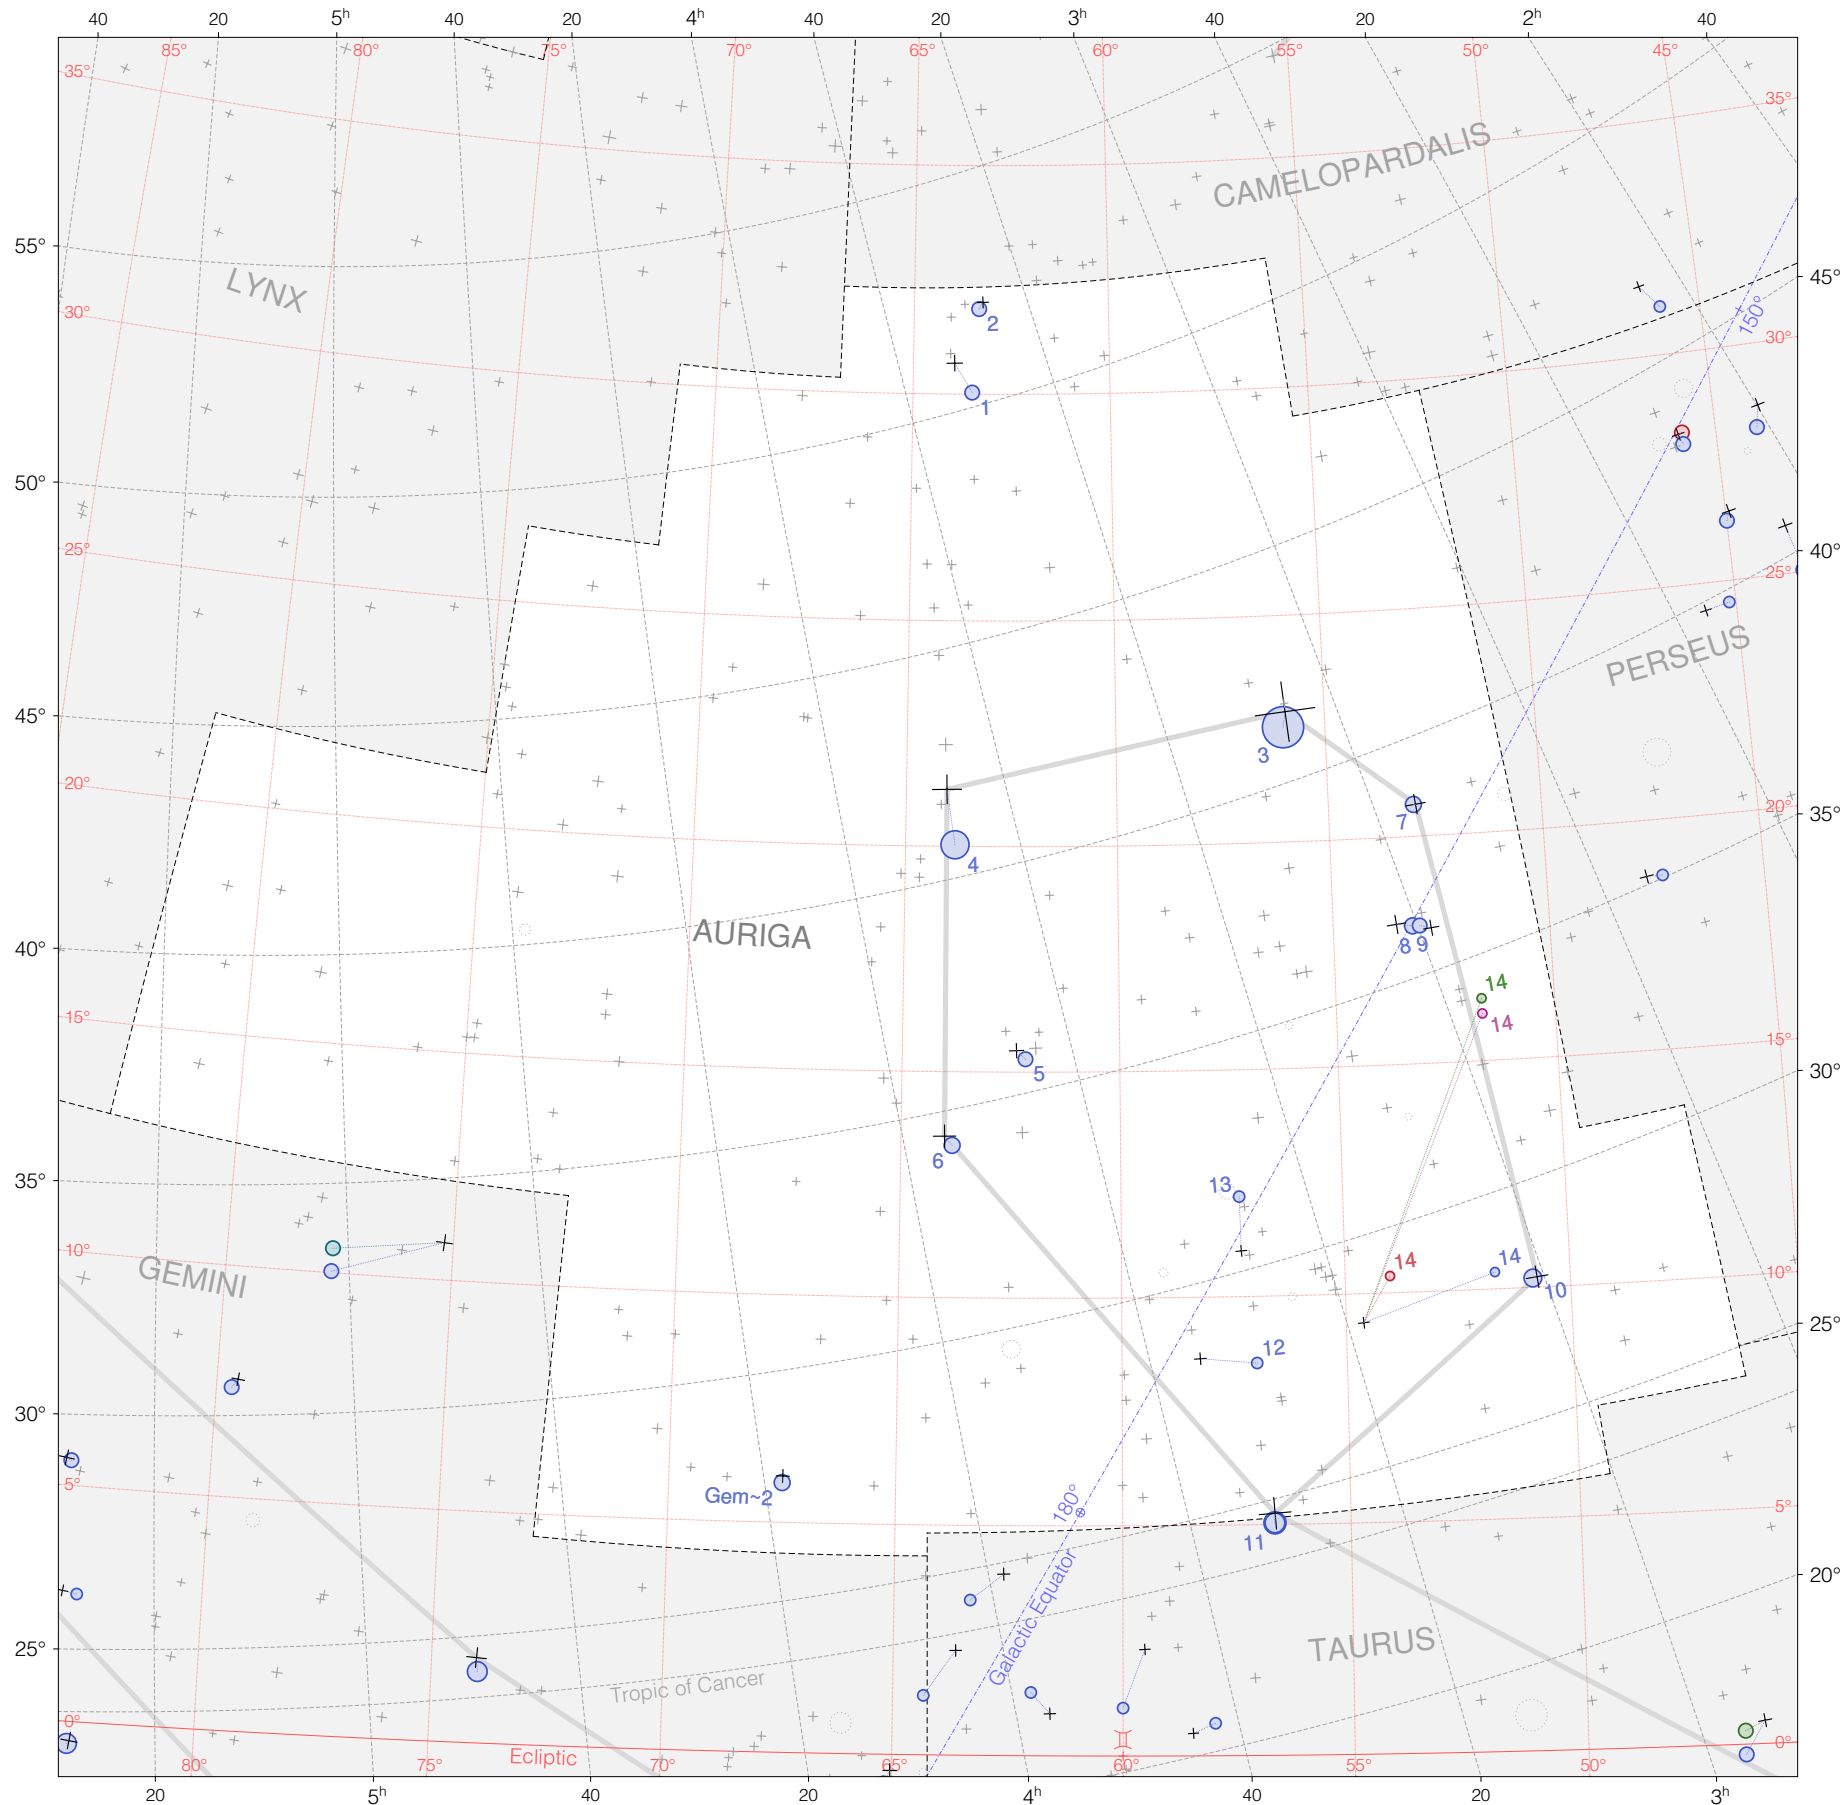

Ptolemy stars in Auriga

Magnitudes: 1 2 3 4 5 6 7

Versions: T P B M Z

Scale at center: 0° 2° 4°