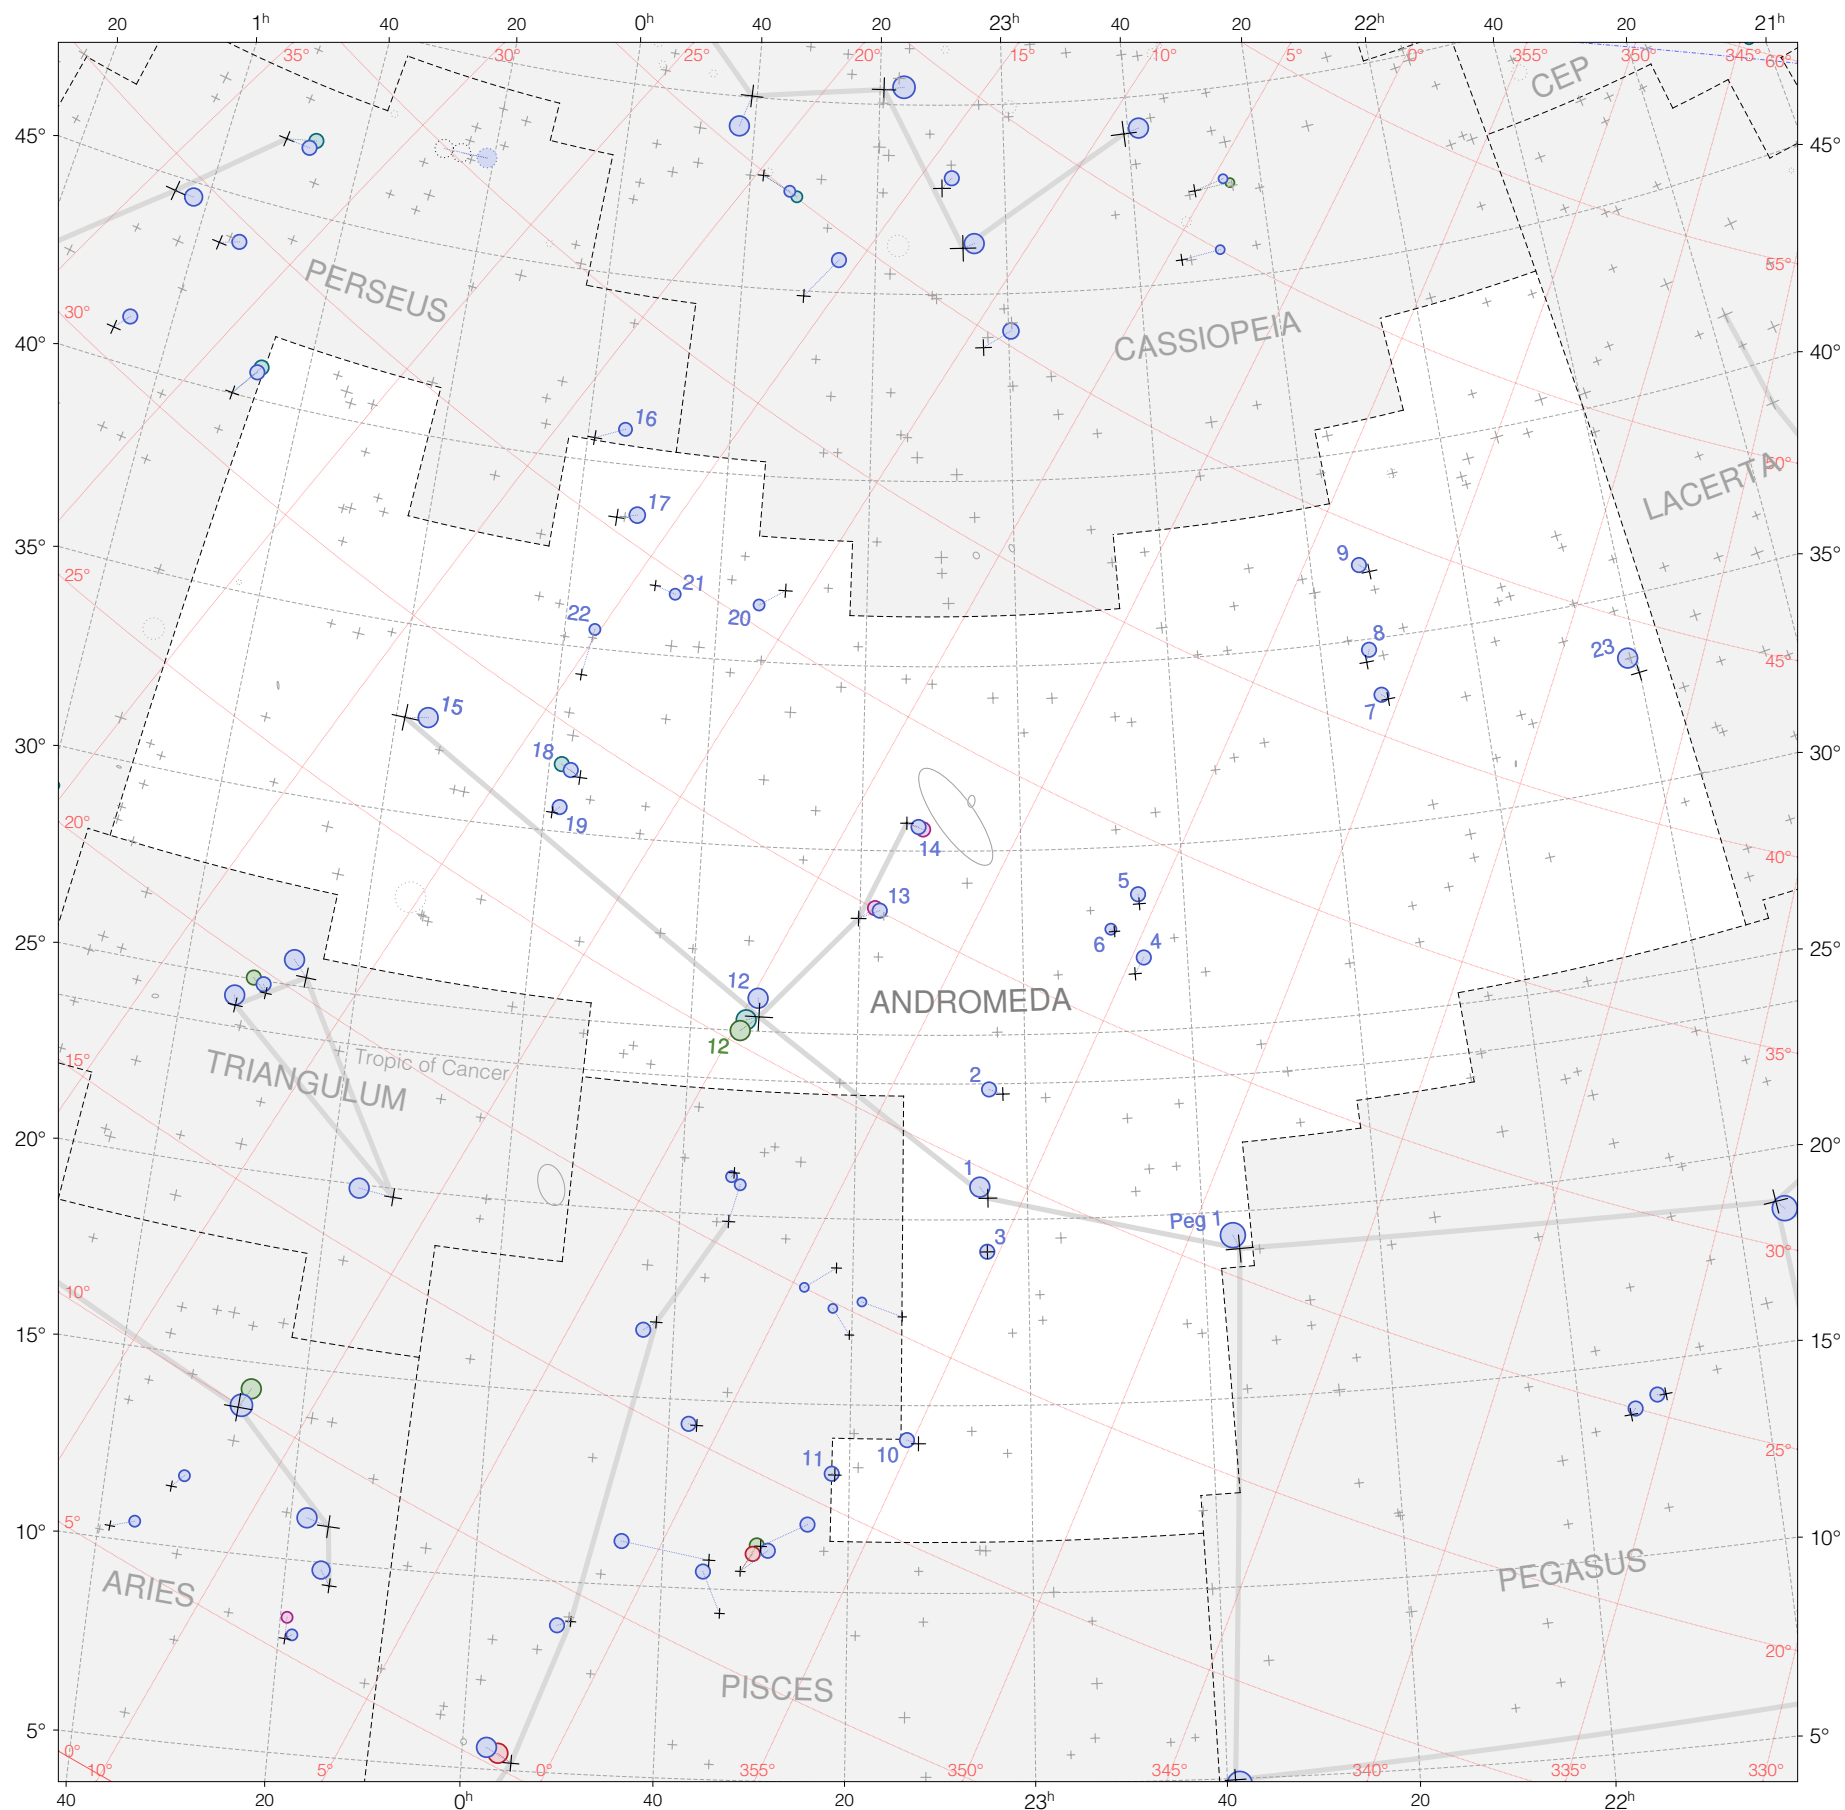

Ptolemy stars in Andromeda

Magnitudes: 1 2 3 4 5 6 7

Versions: T P B M Z

Scale at center: 0° 2° 4°