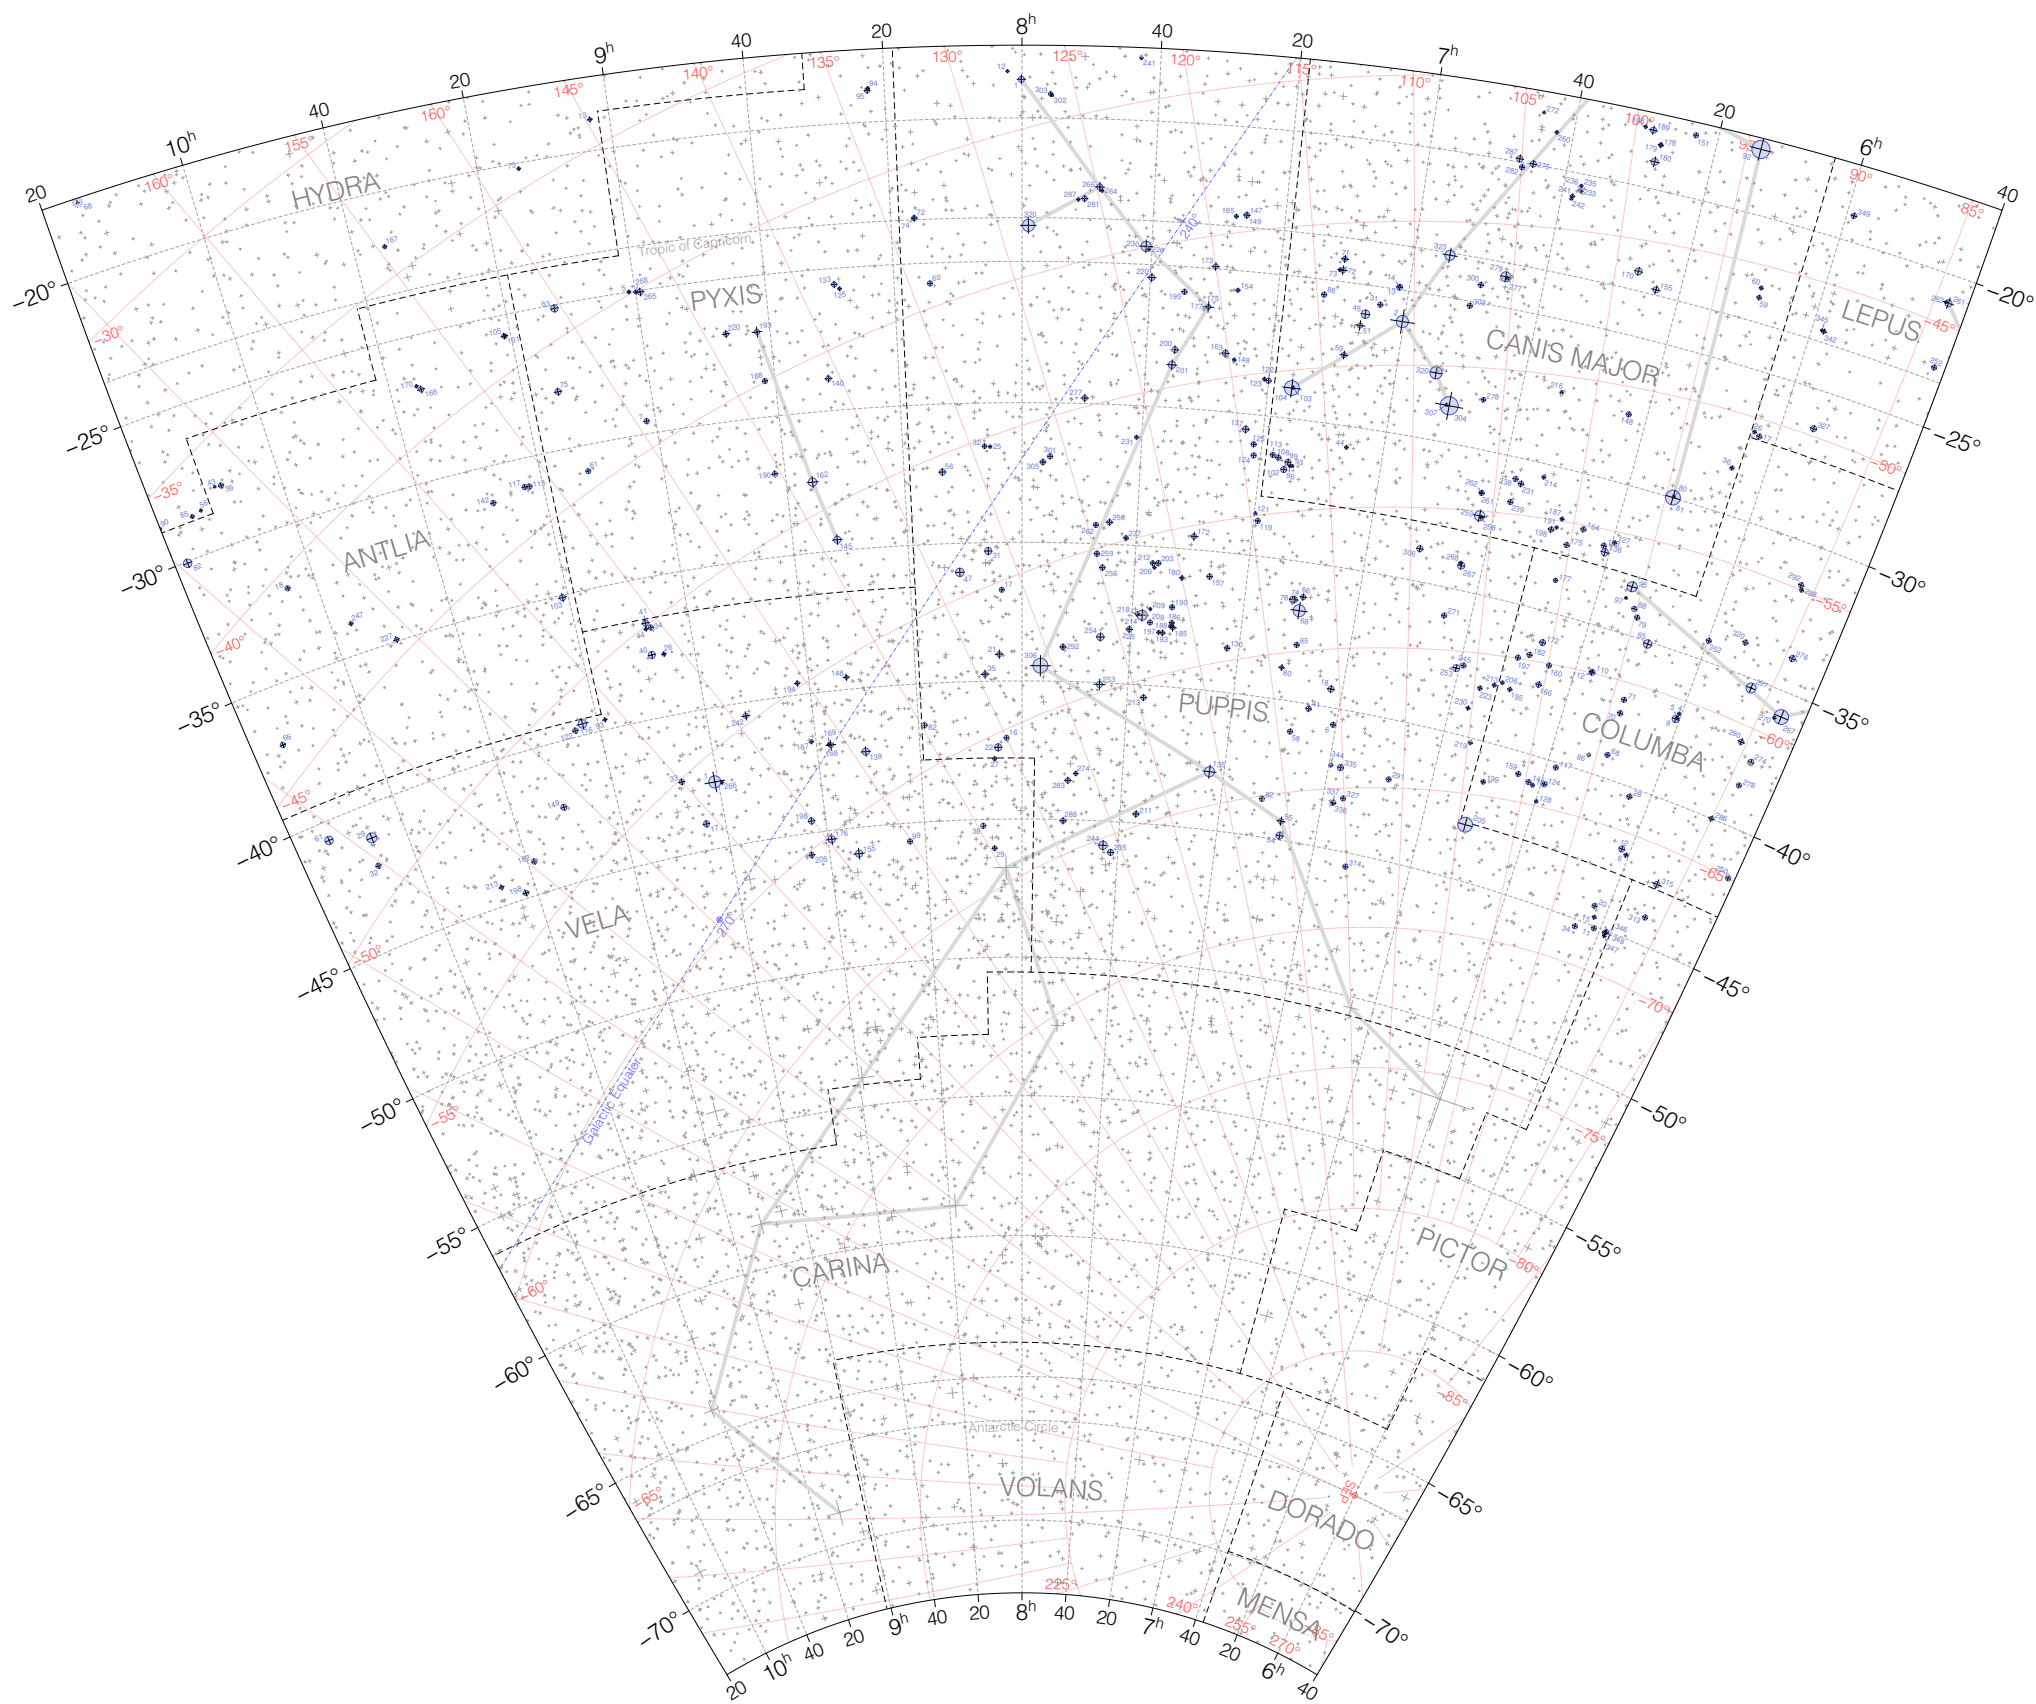

# Piazzari Stars from 6h to 10h and $-70^\circ$ to $-20^\circ$

Magnitudes:   
1 2 3 4 5 6 7 8 9