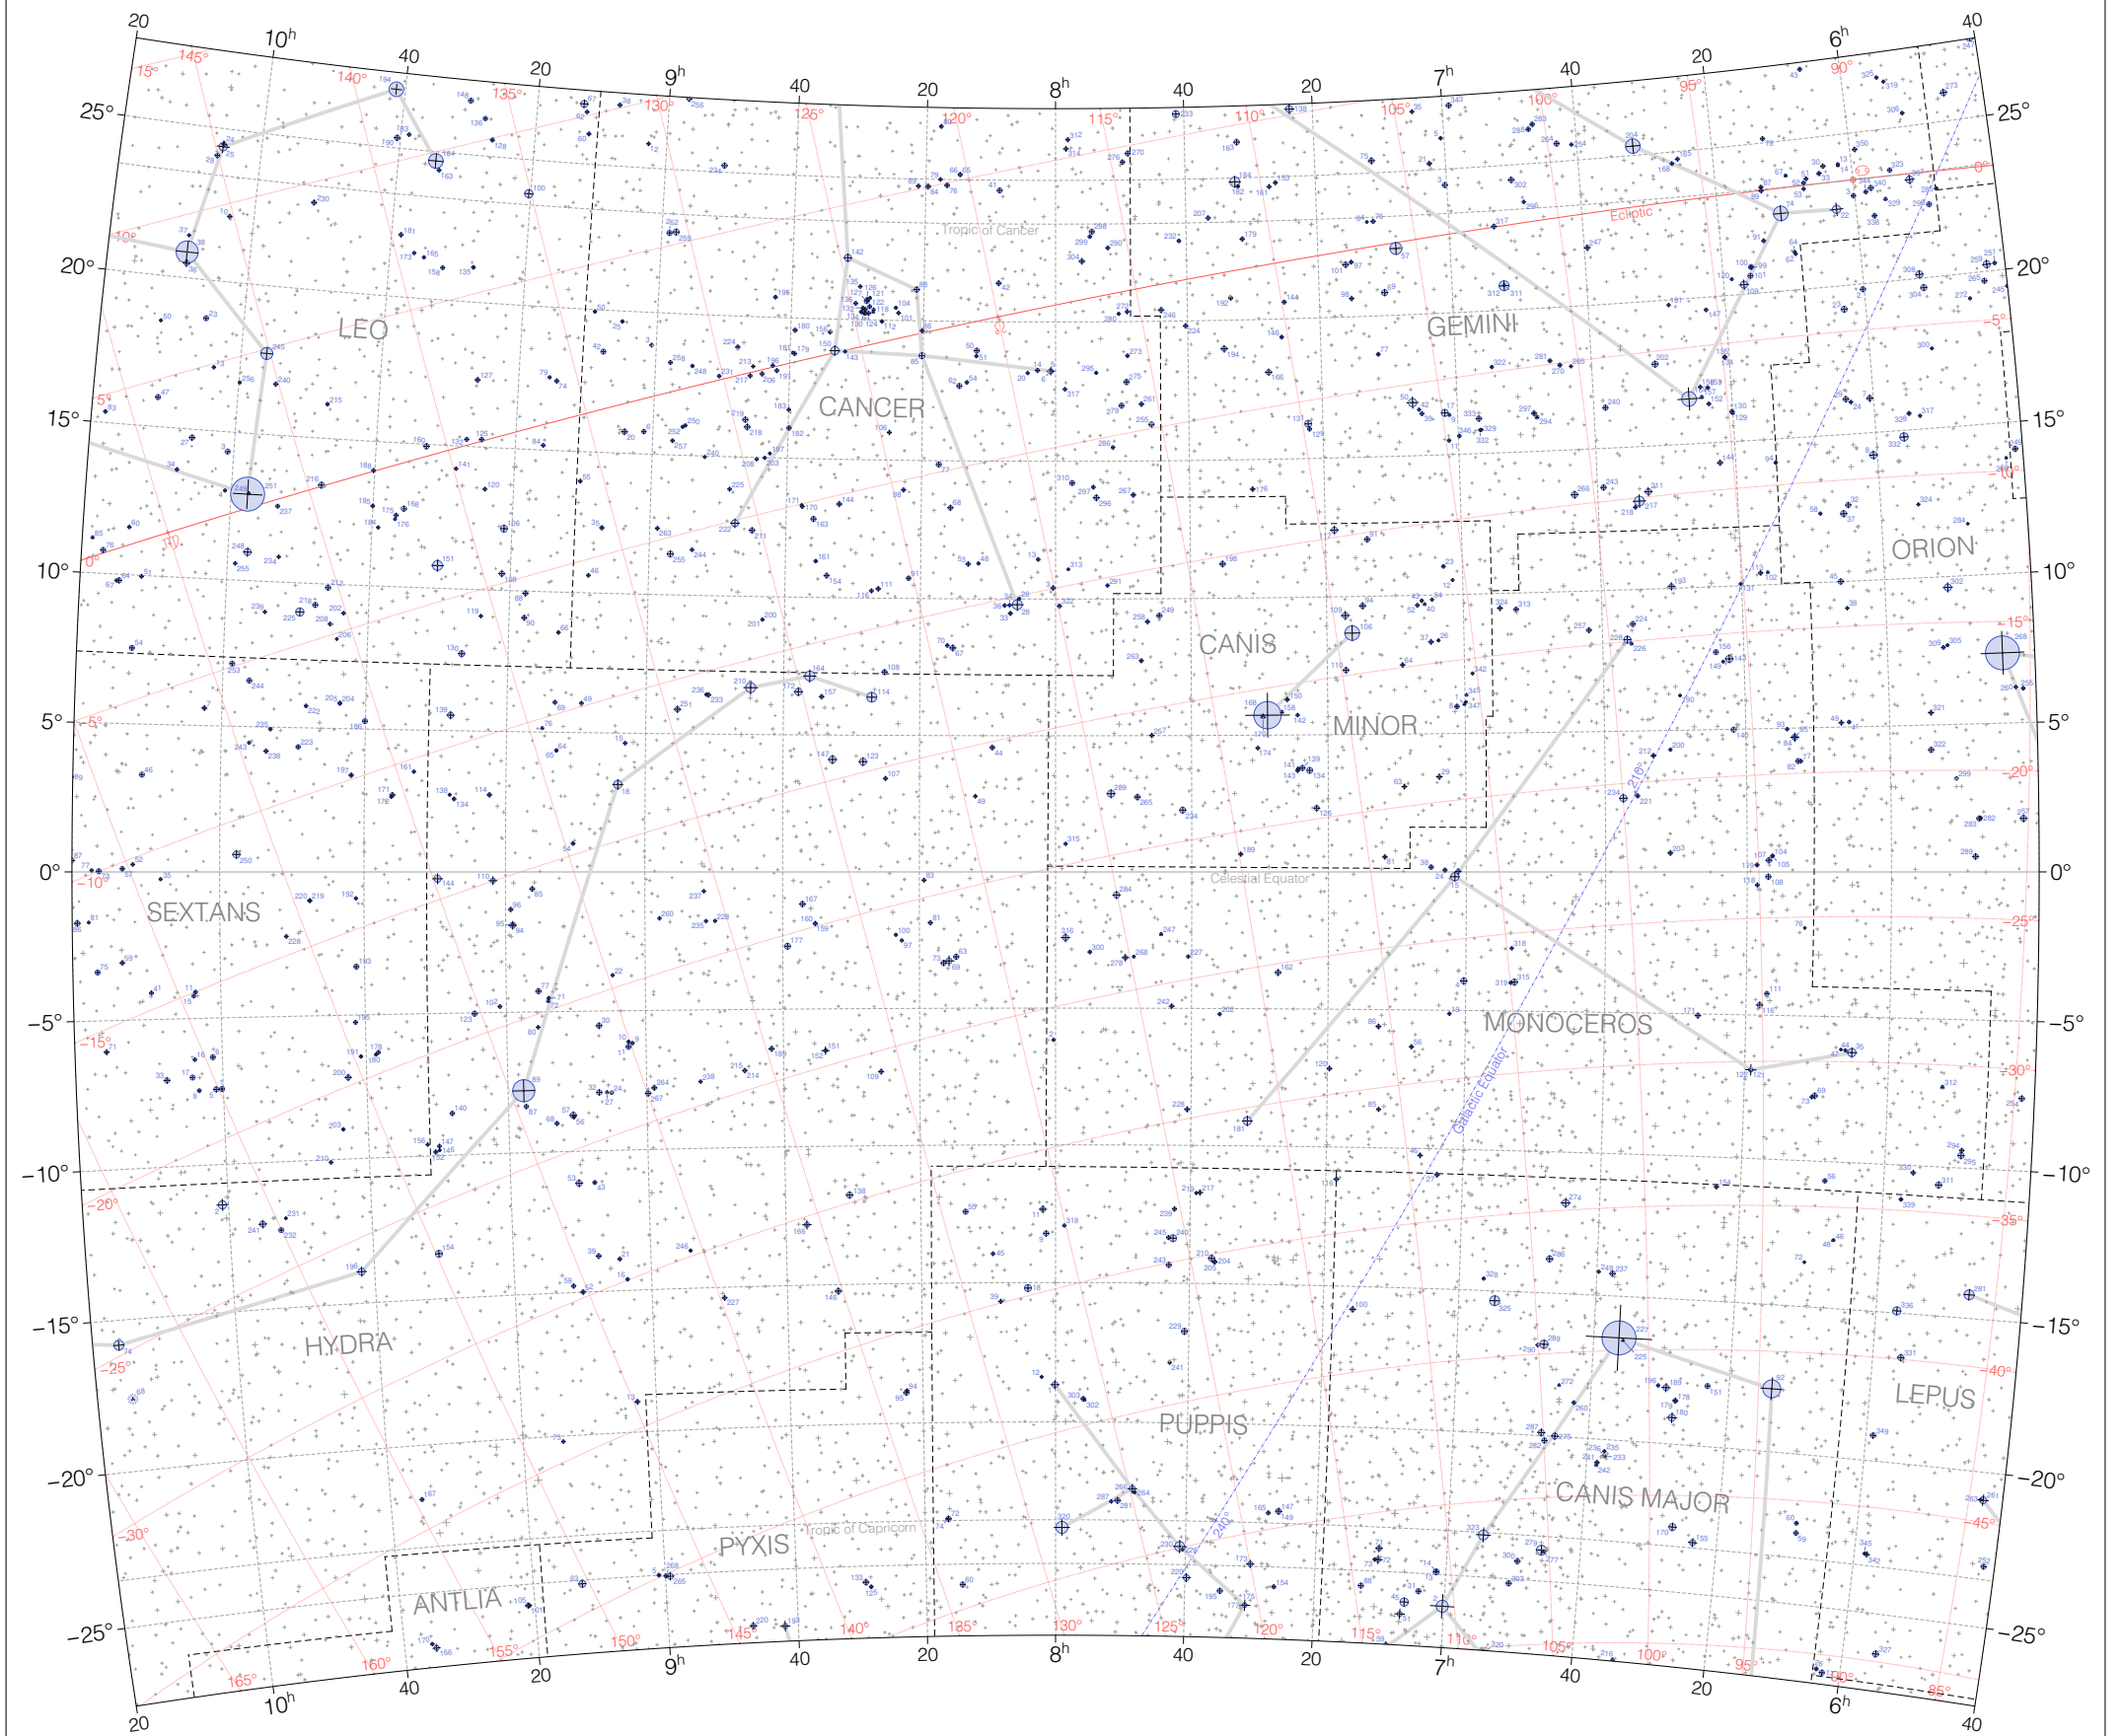

Piazzari Stars from 6h to 10h and -25° to 25°

Magnitudes: 
1 2 3 4 5 6 7 8 9