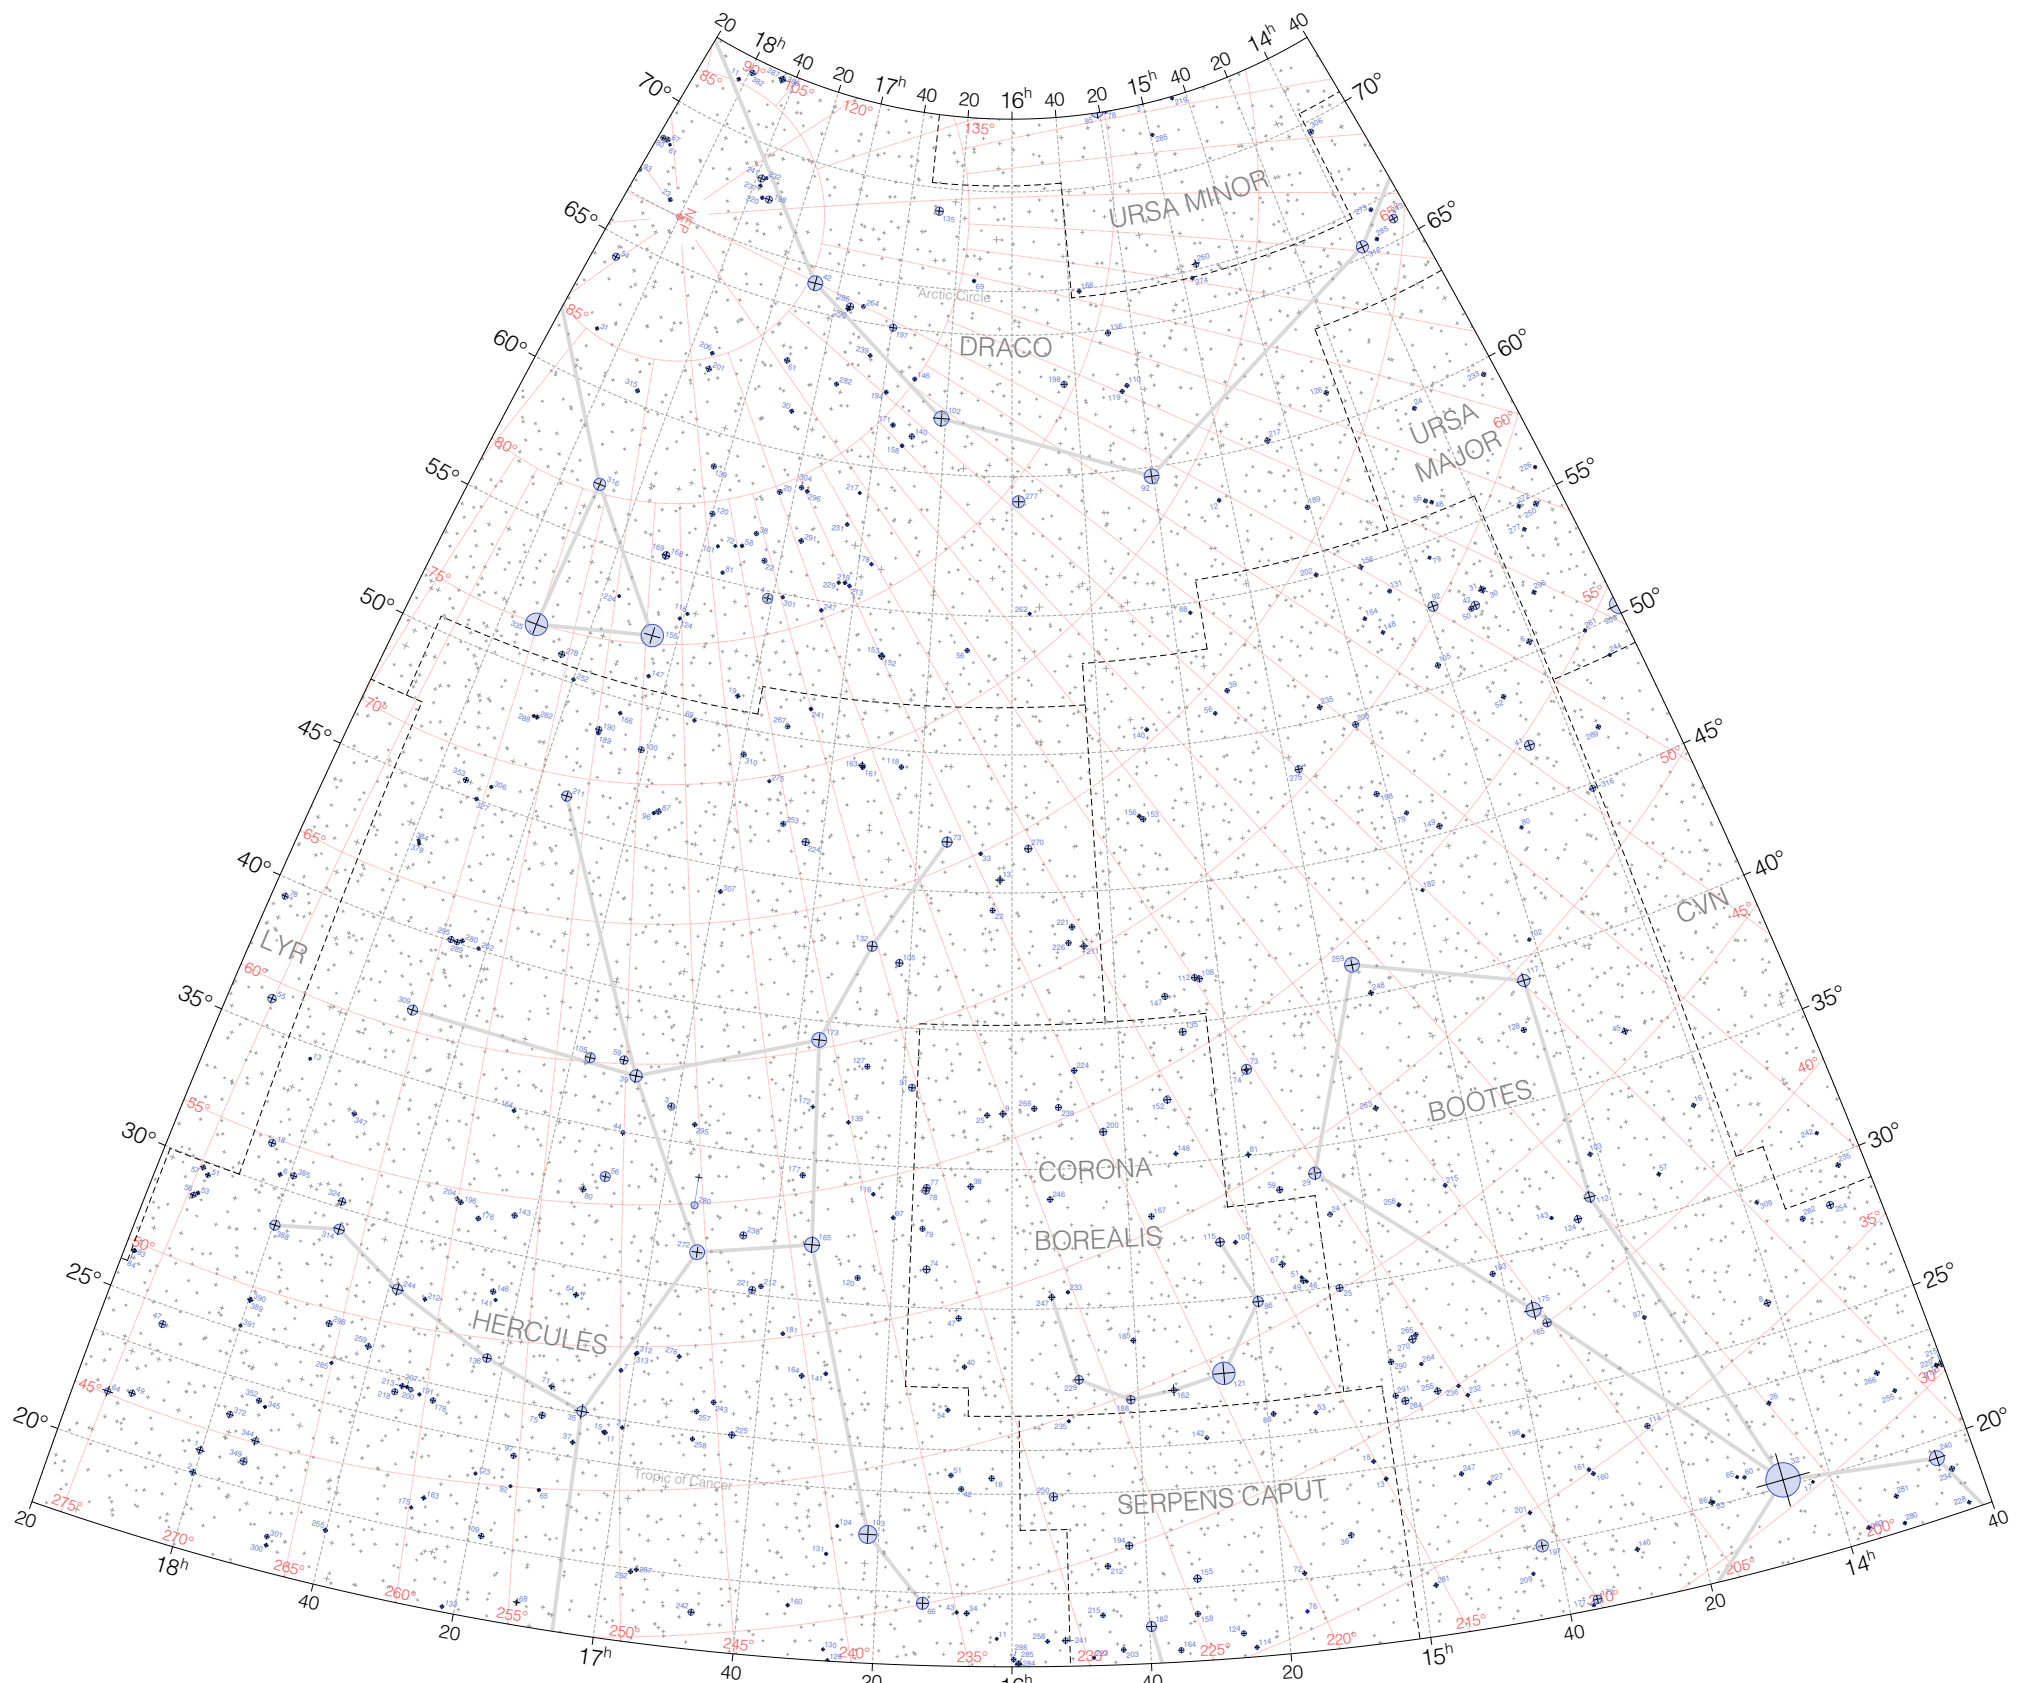

Piazzari Stars from 14h to 18h and 20° to 70°

Magnitudes: 
1 2 3 4 5 6 7 8 9