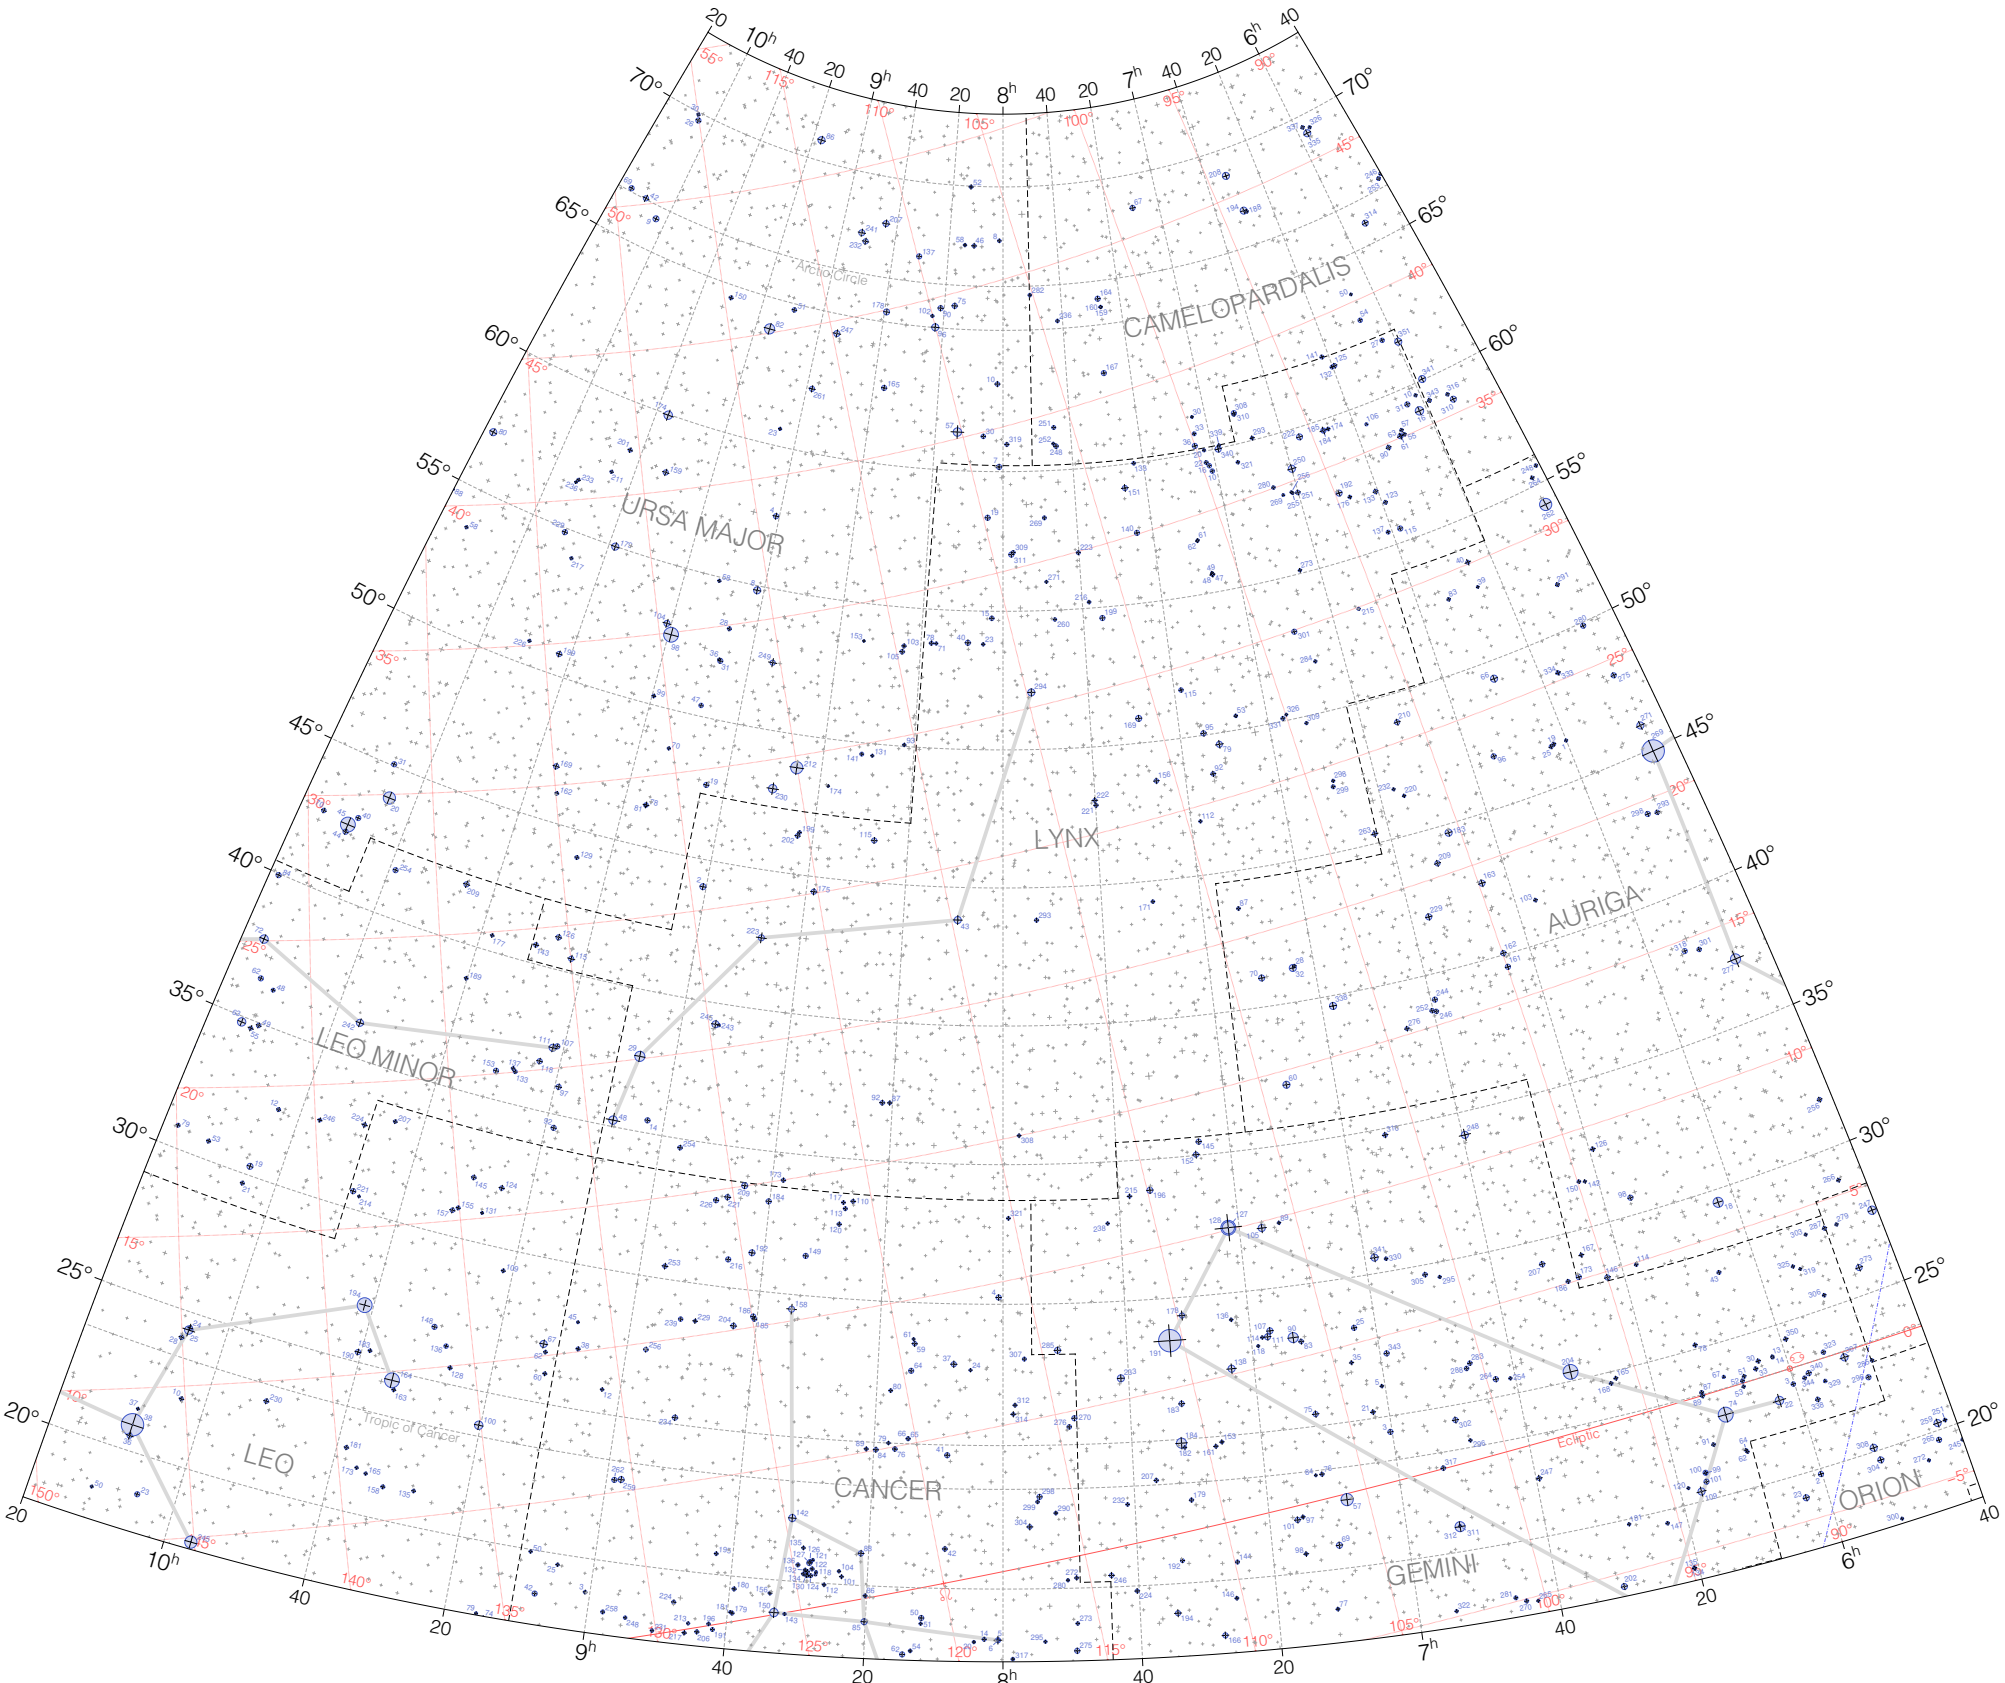

Piazzari Stars from 6h to 10h and 20° to 70°

Magnitudes: 
1 2 3 4 5 6 7 8 9