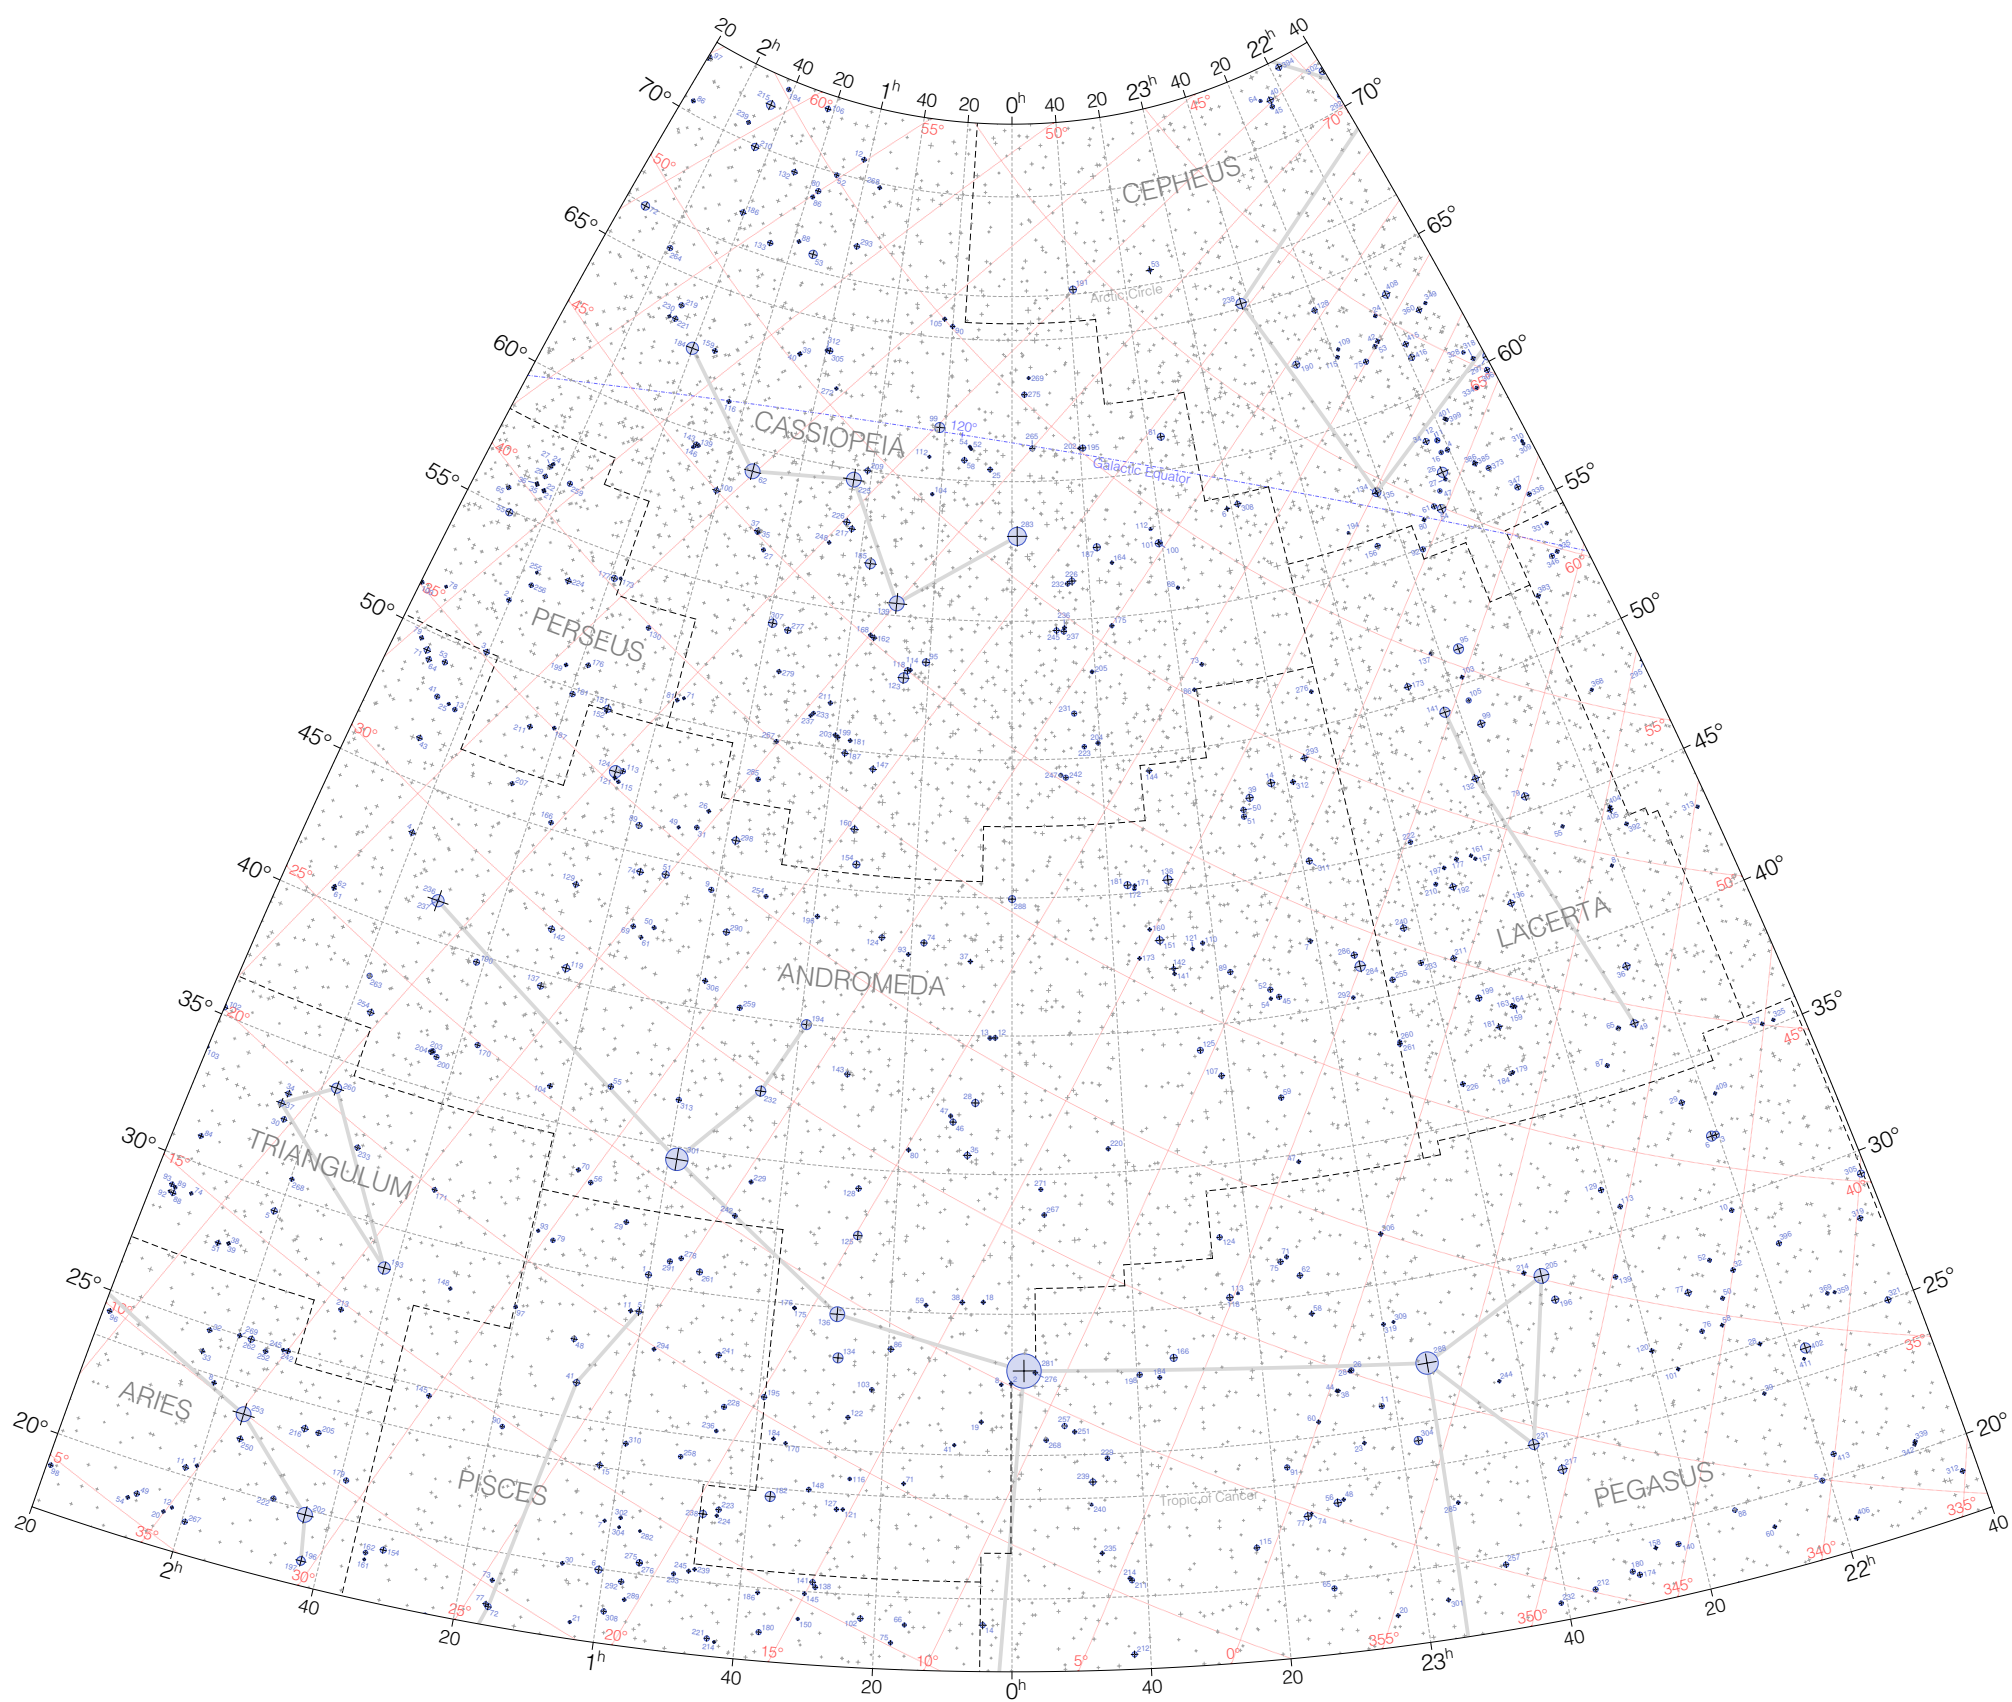

Piazzari Stars from 22h to 2h and 20° to 70°

Magnitudes: 
1 2 3 4 5 6 7 8 9