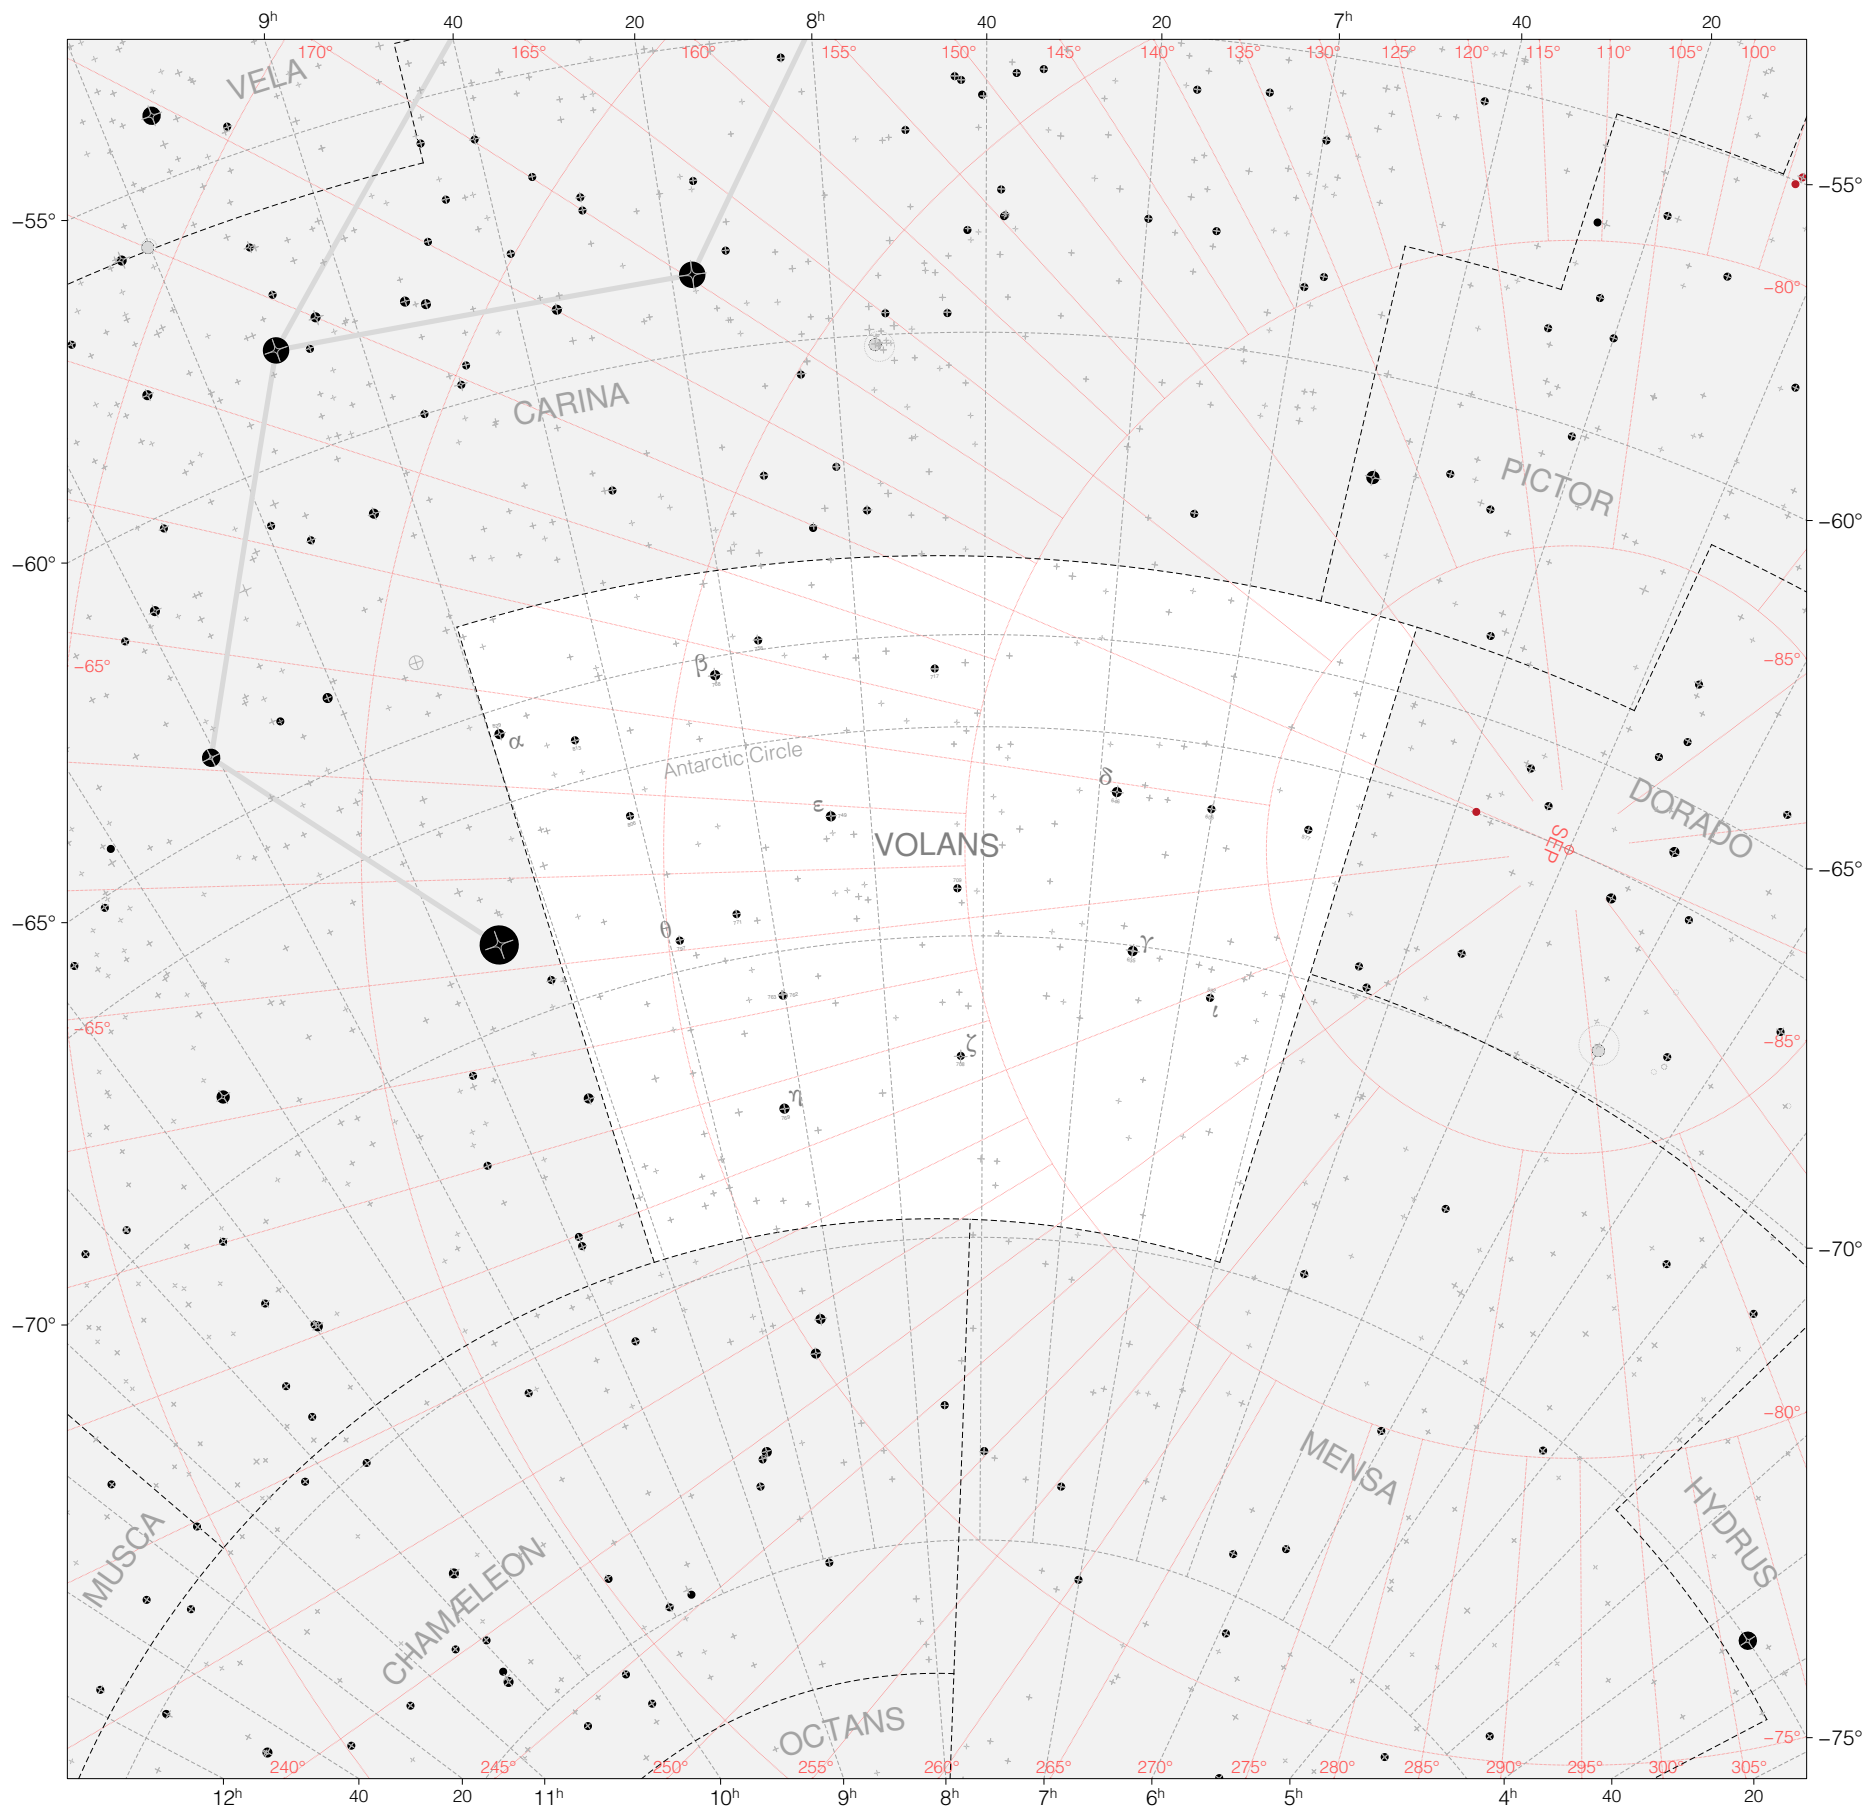

# Lacaille Stars in Volans

Magnitudes: 1 2 3 4 5 6 7

Versions: LAC HIP SAO

Scale at center: 0° 2° 4°