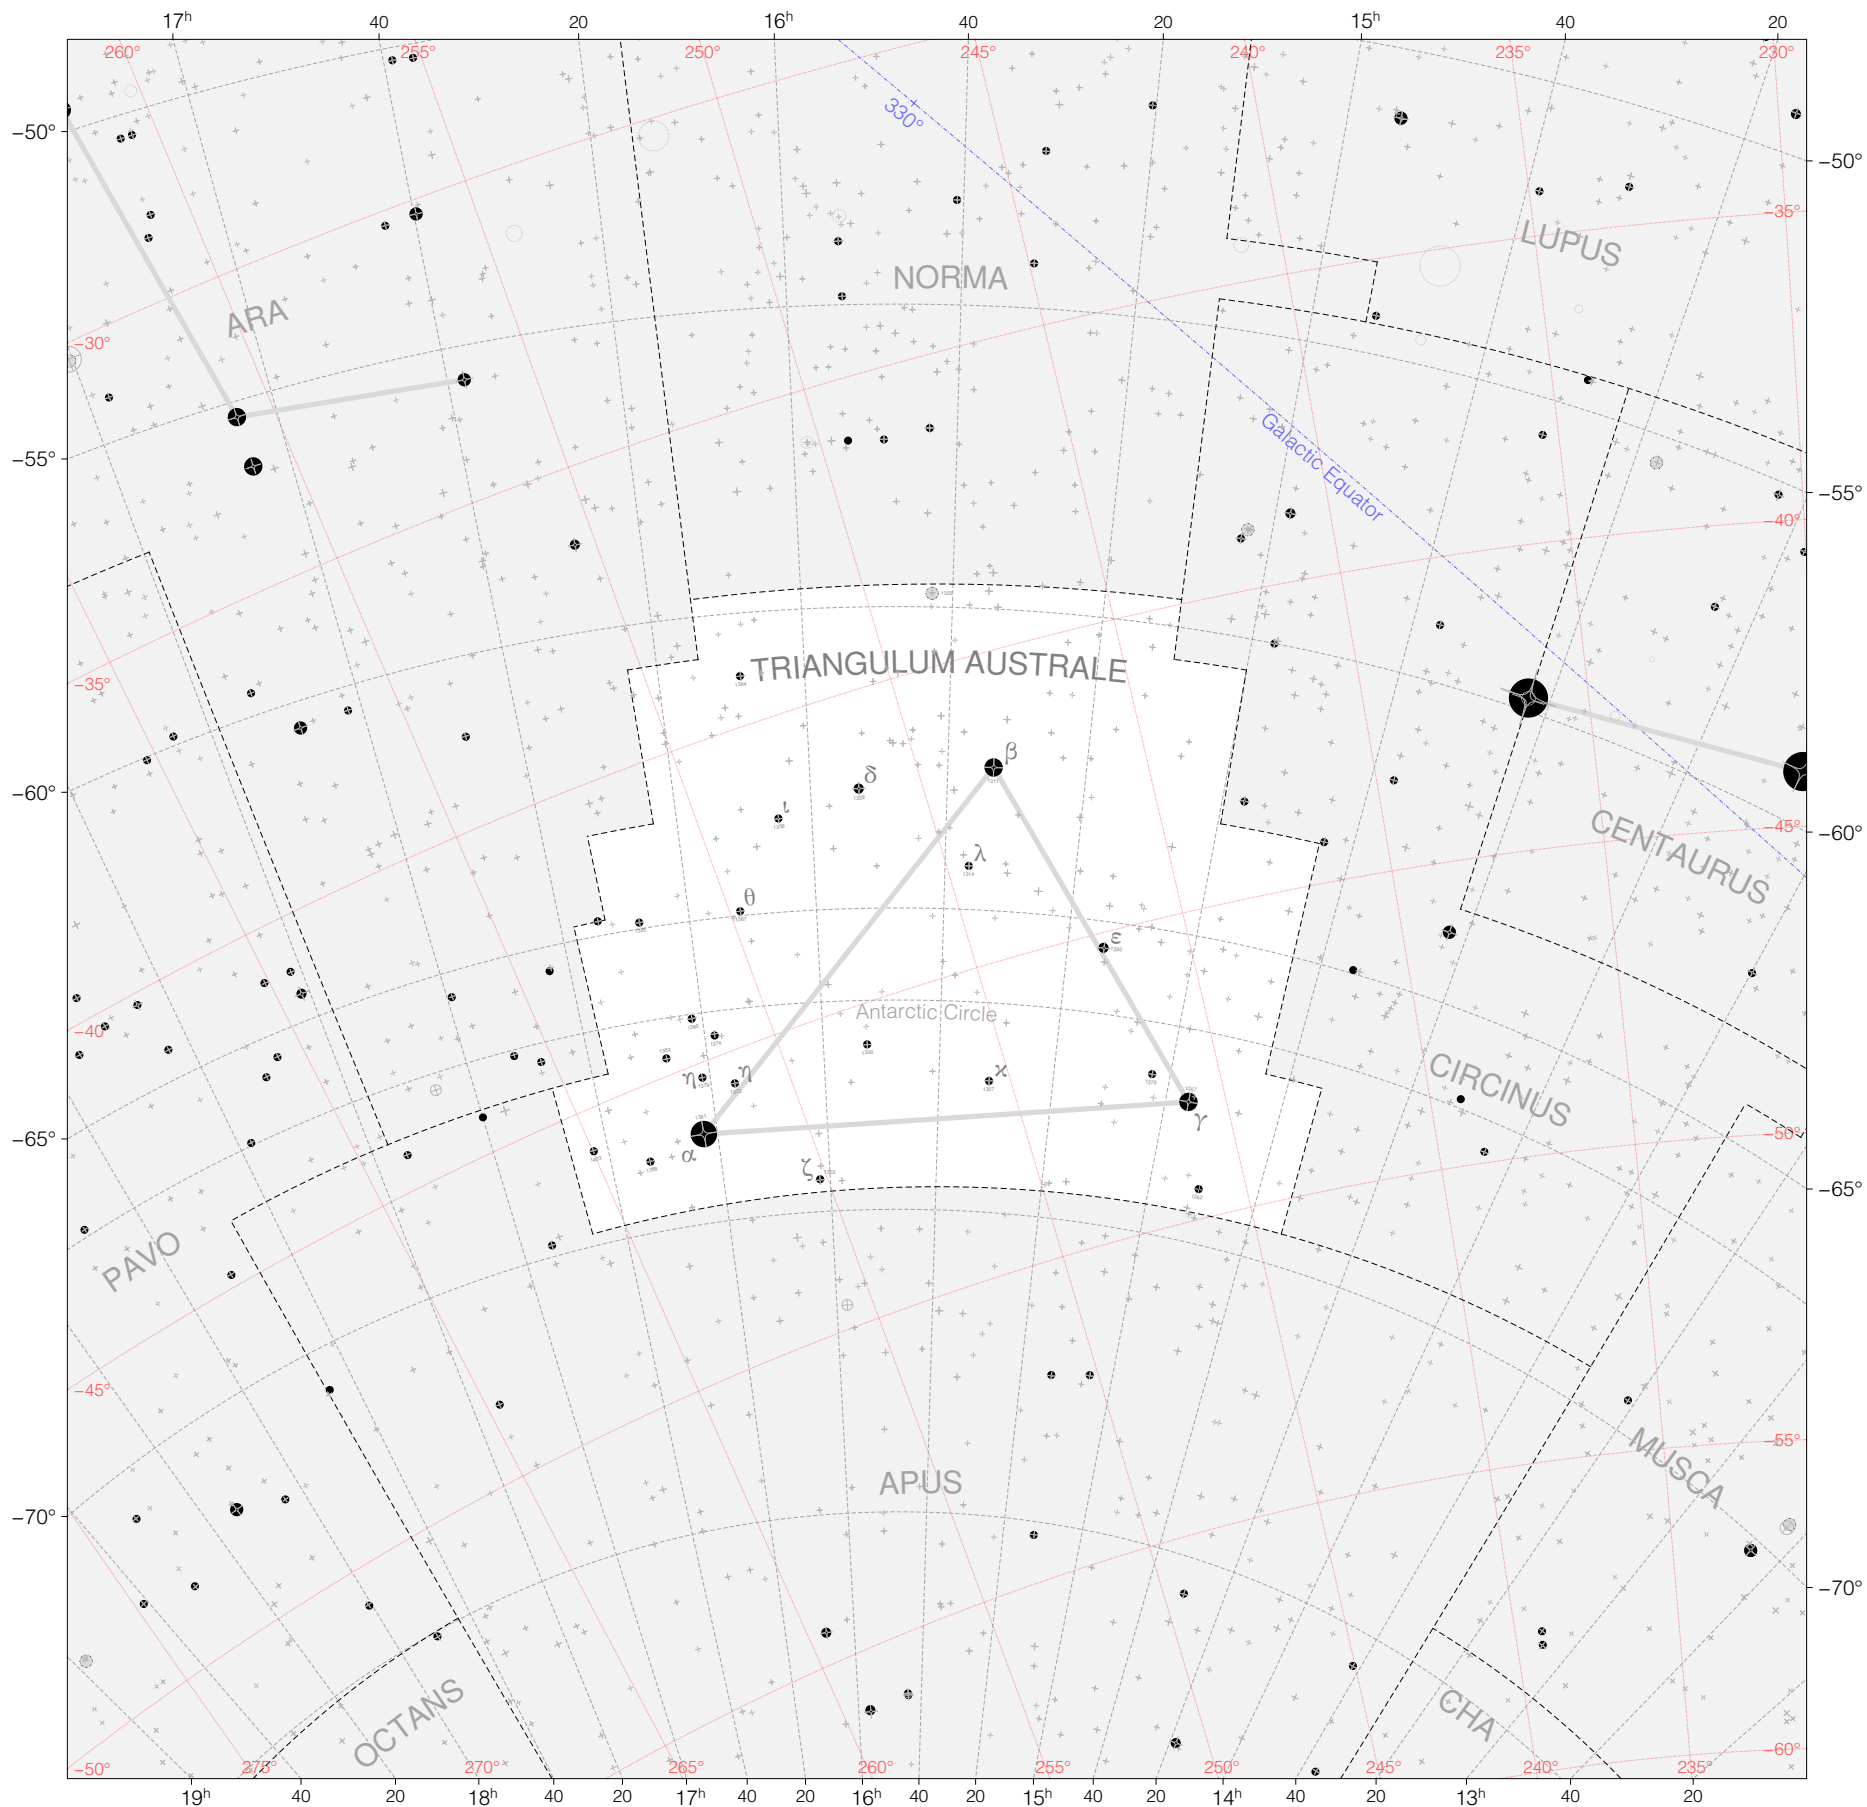

Lacaille Stars in Triangulum Australe

Magnitudes: 1 2 3 4 5 6 7

Versions: LAC HIP SAO

Scale at center: 0° 2° 4°