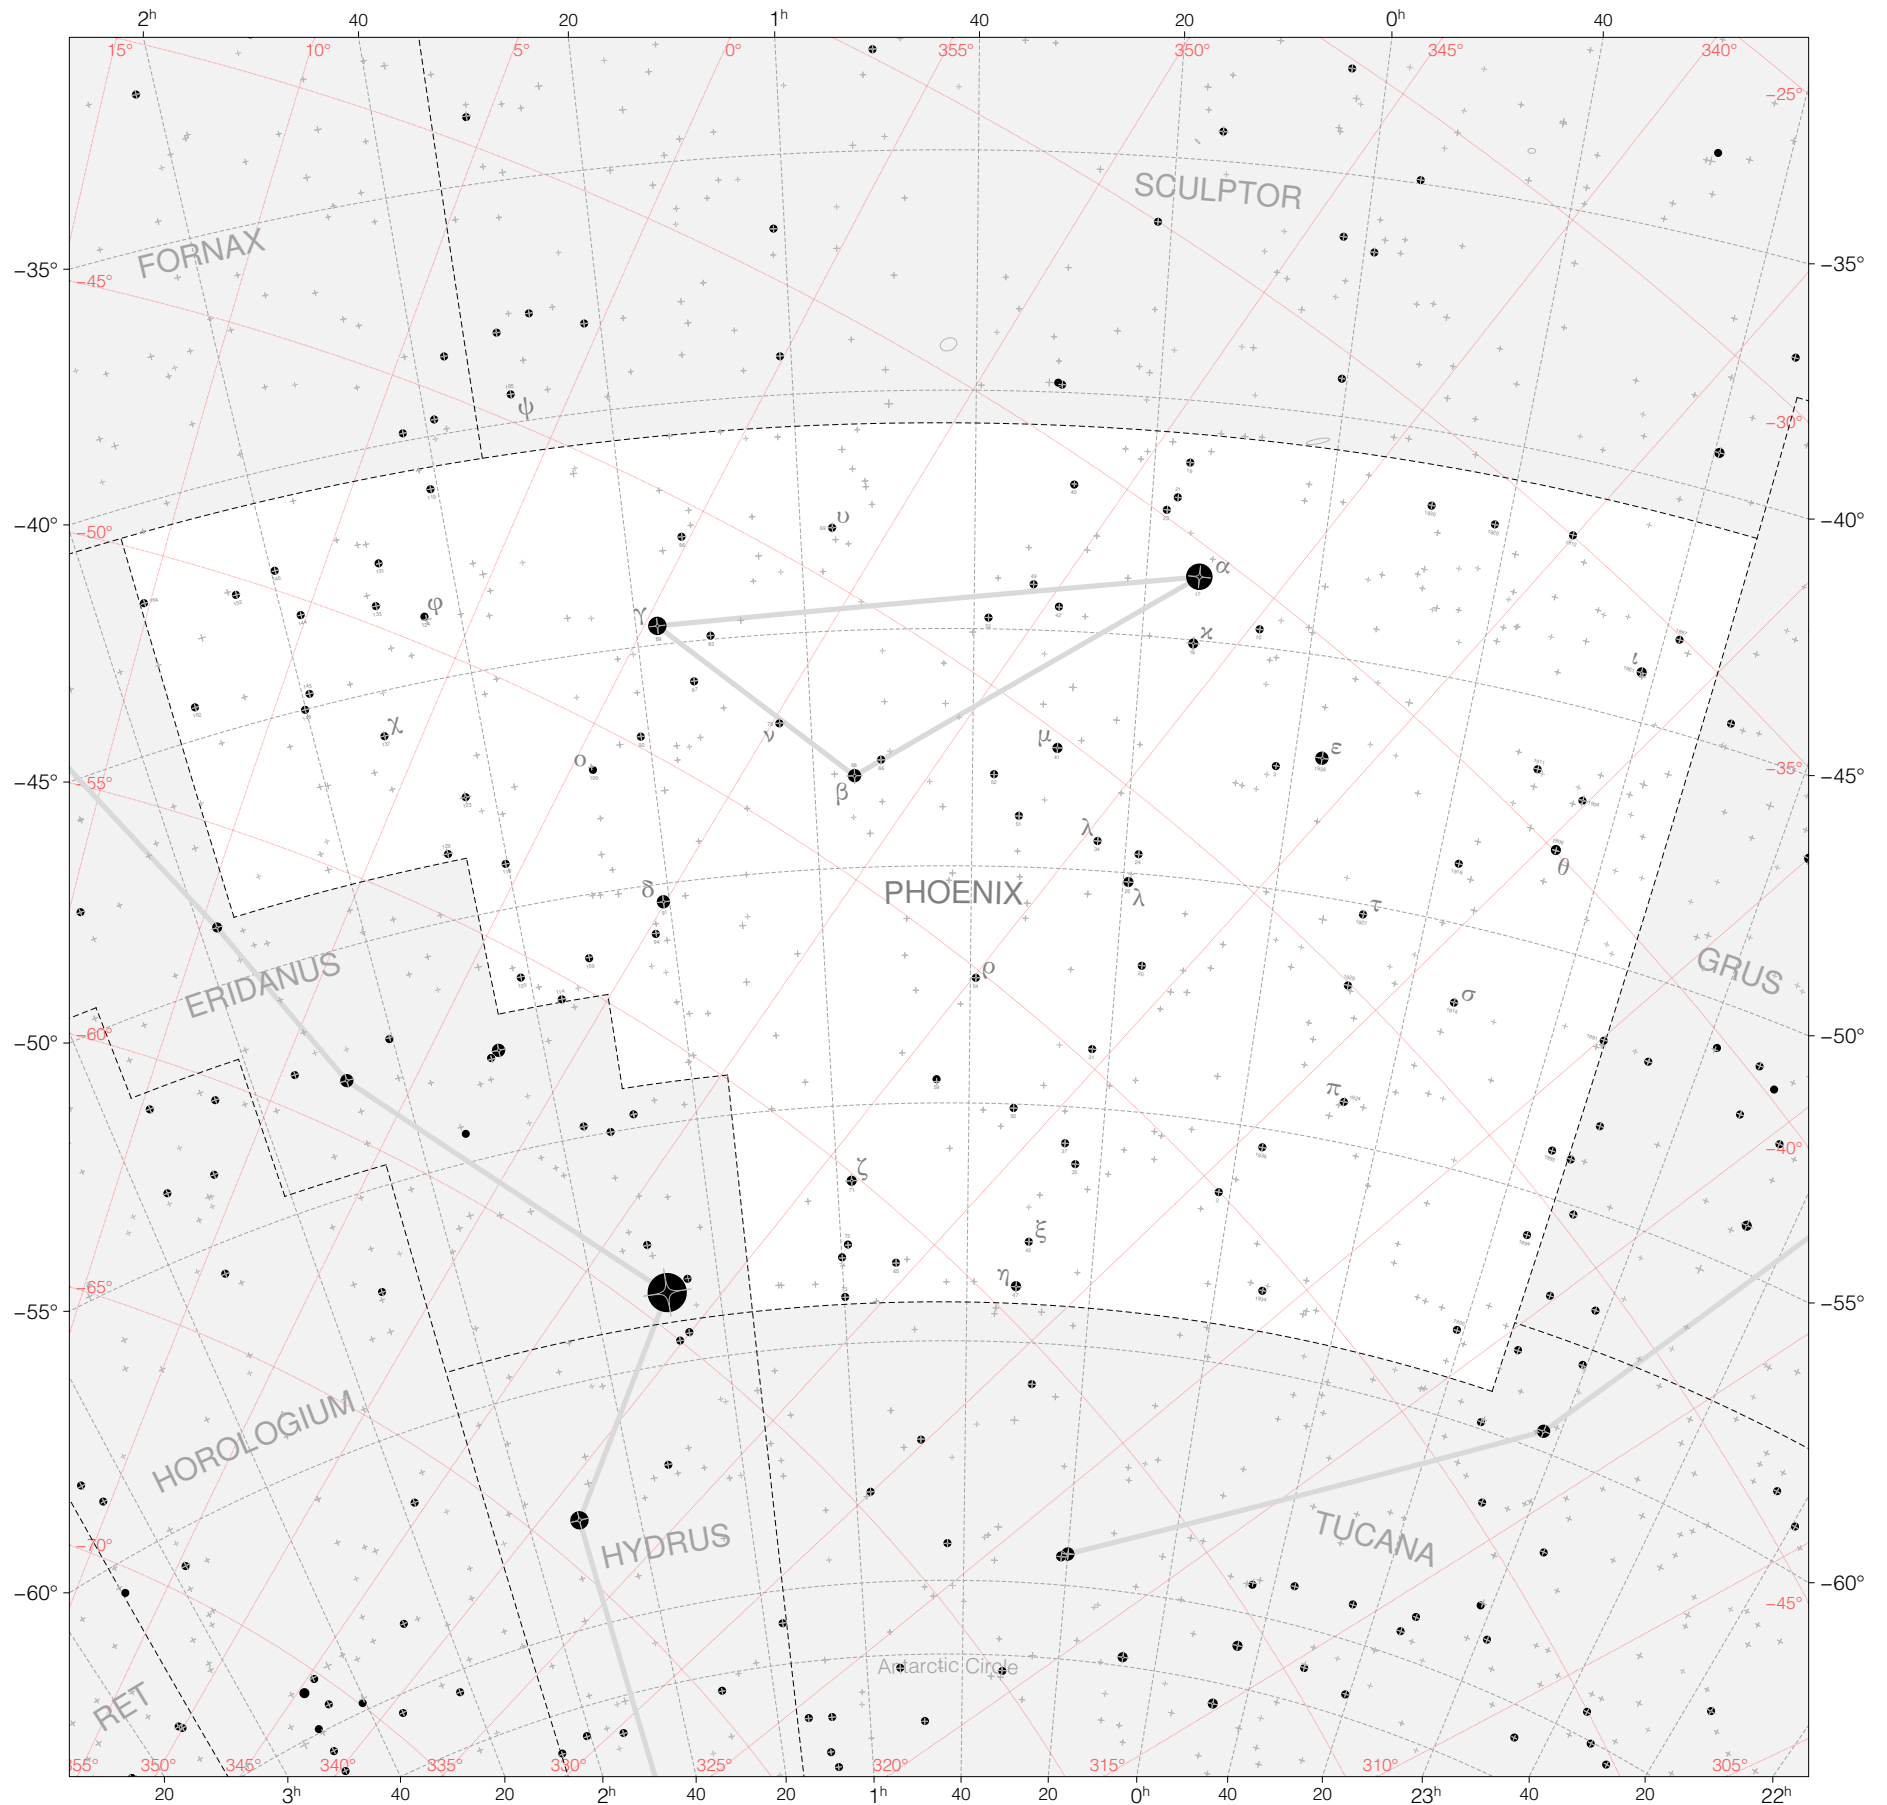

# Lacaille Stars in Phoenix

Magnitudes: 1 2 3 4 5 6 7

Versions: LAC HIP SAO

Scale at center: 0° 2° 4°