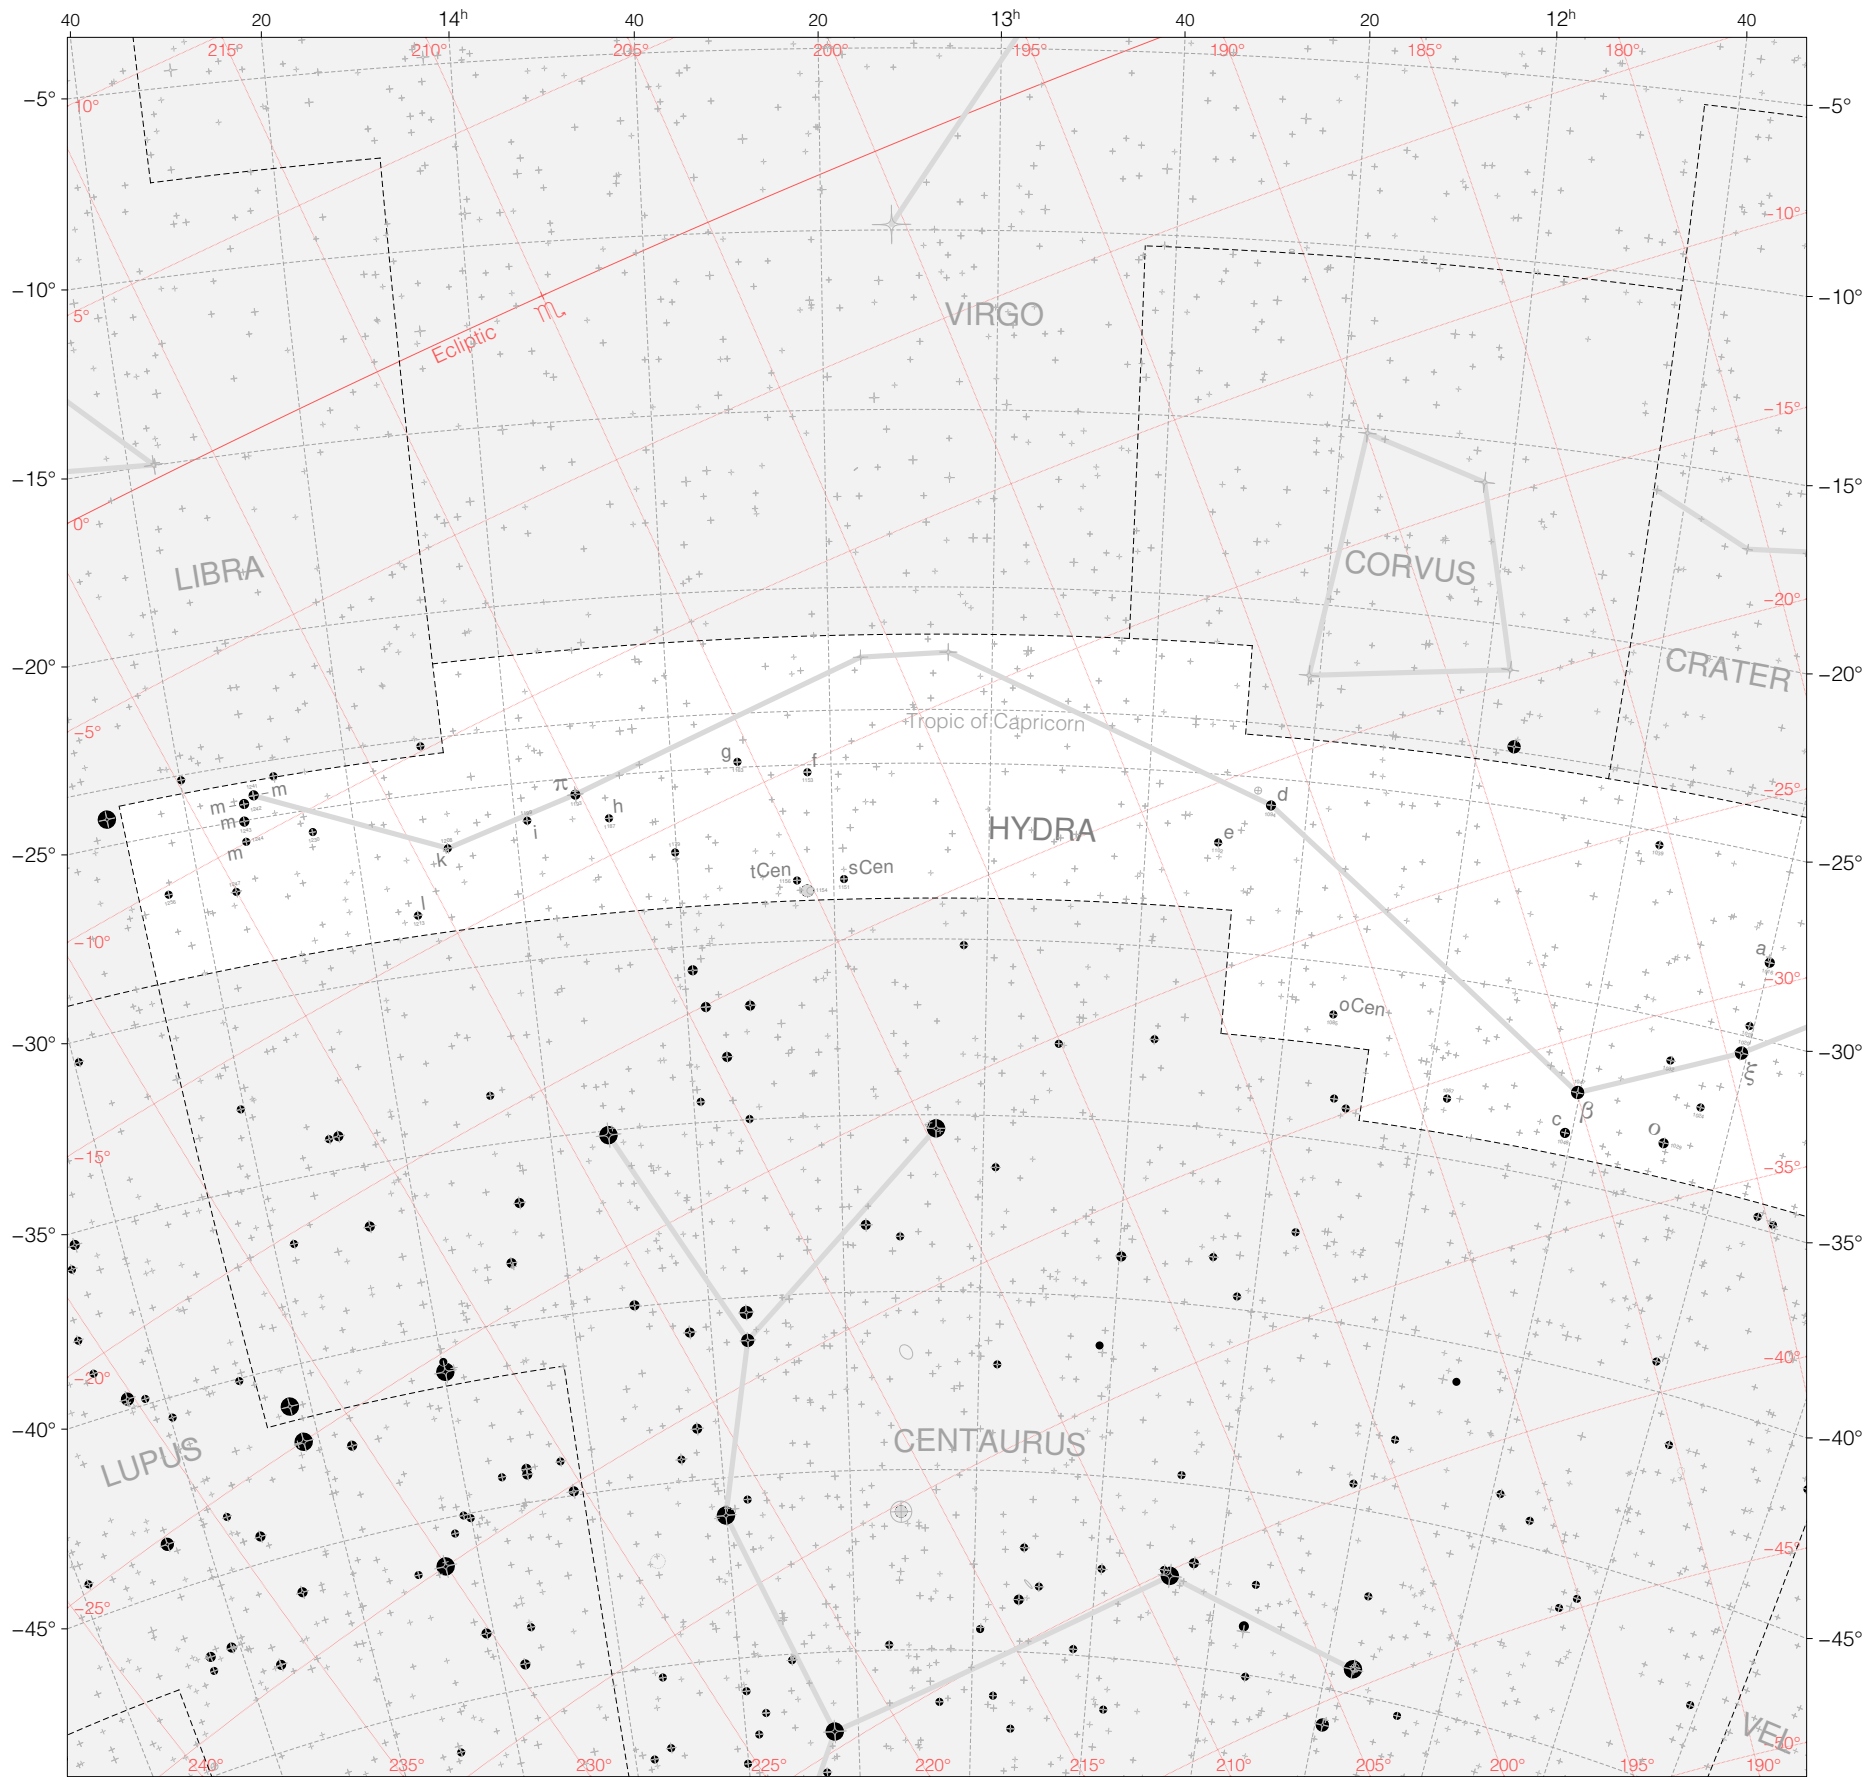

Lacaille Stars in Hydra (east)

Magnitudes: 1 2 3 4 5 6 7

Versions:
LAC HIP SAO

Scale at center: 0° 2° 4°