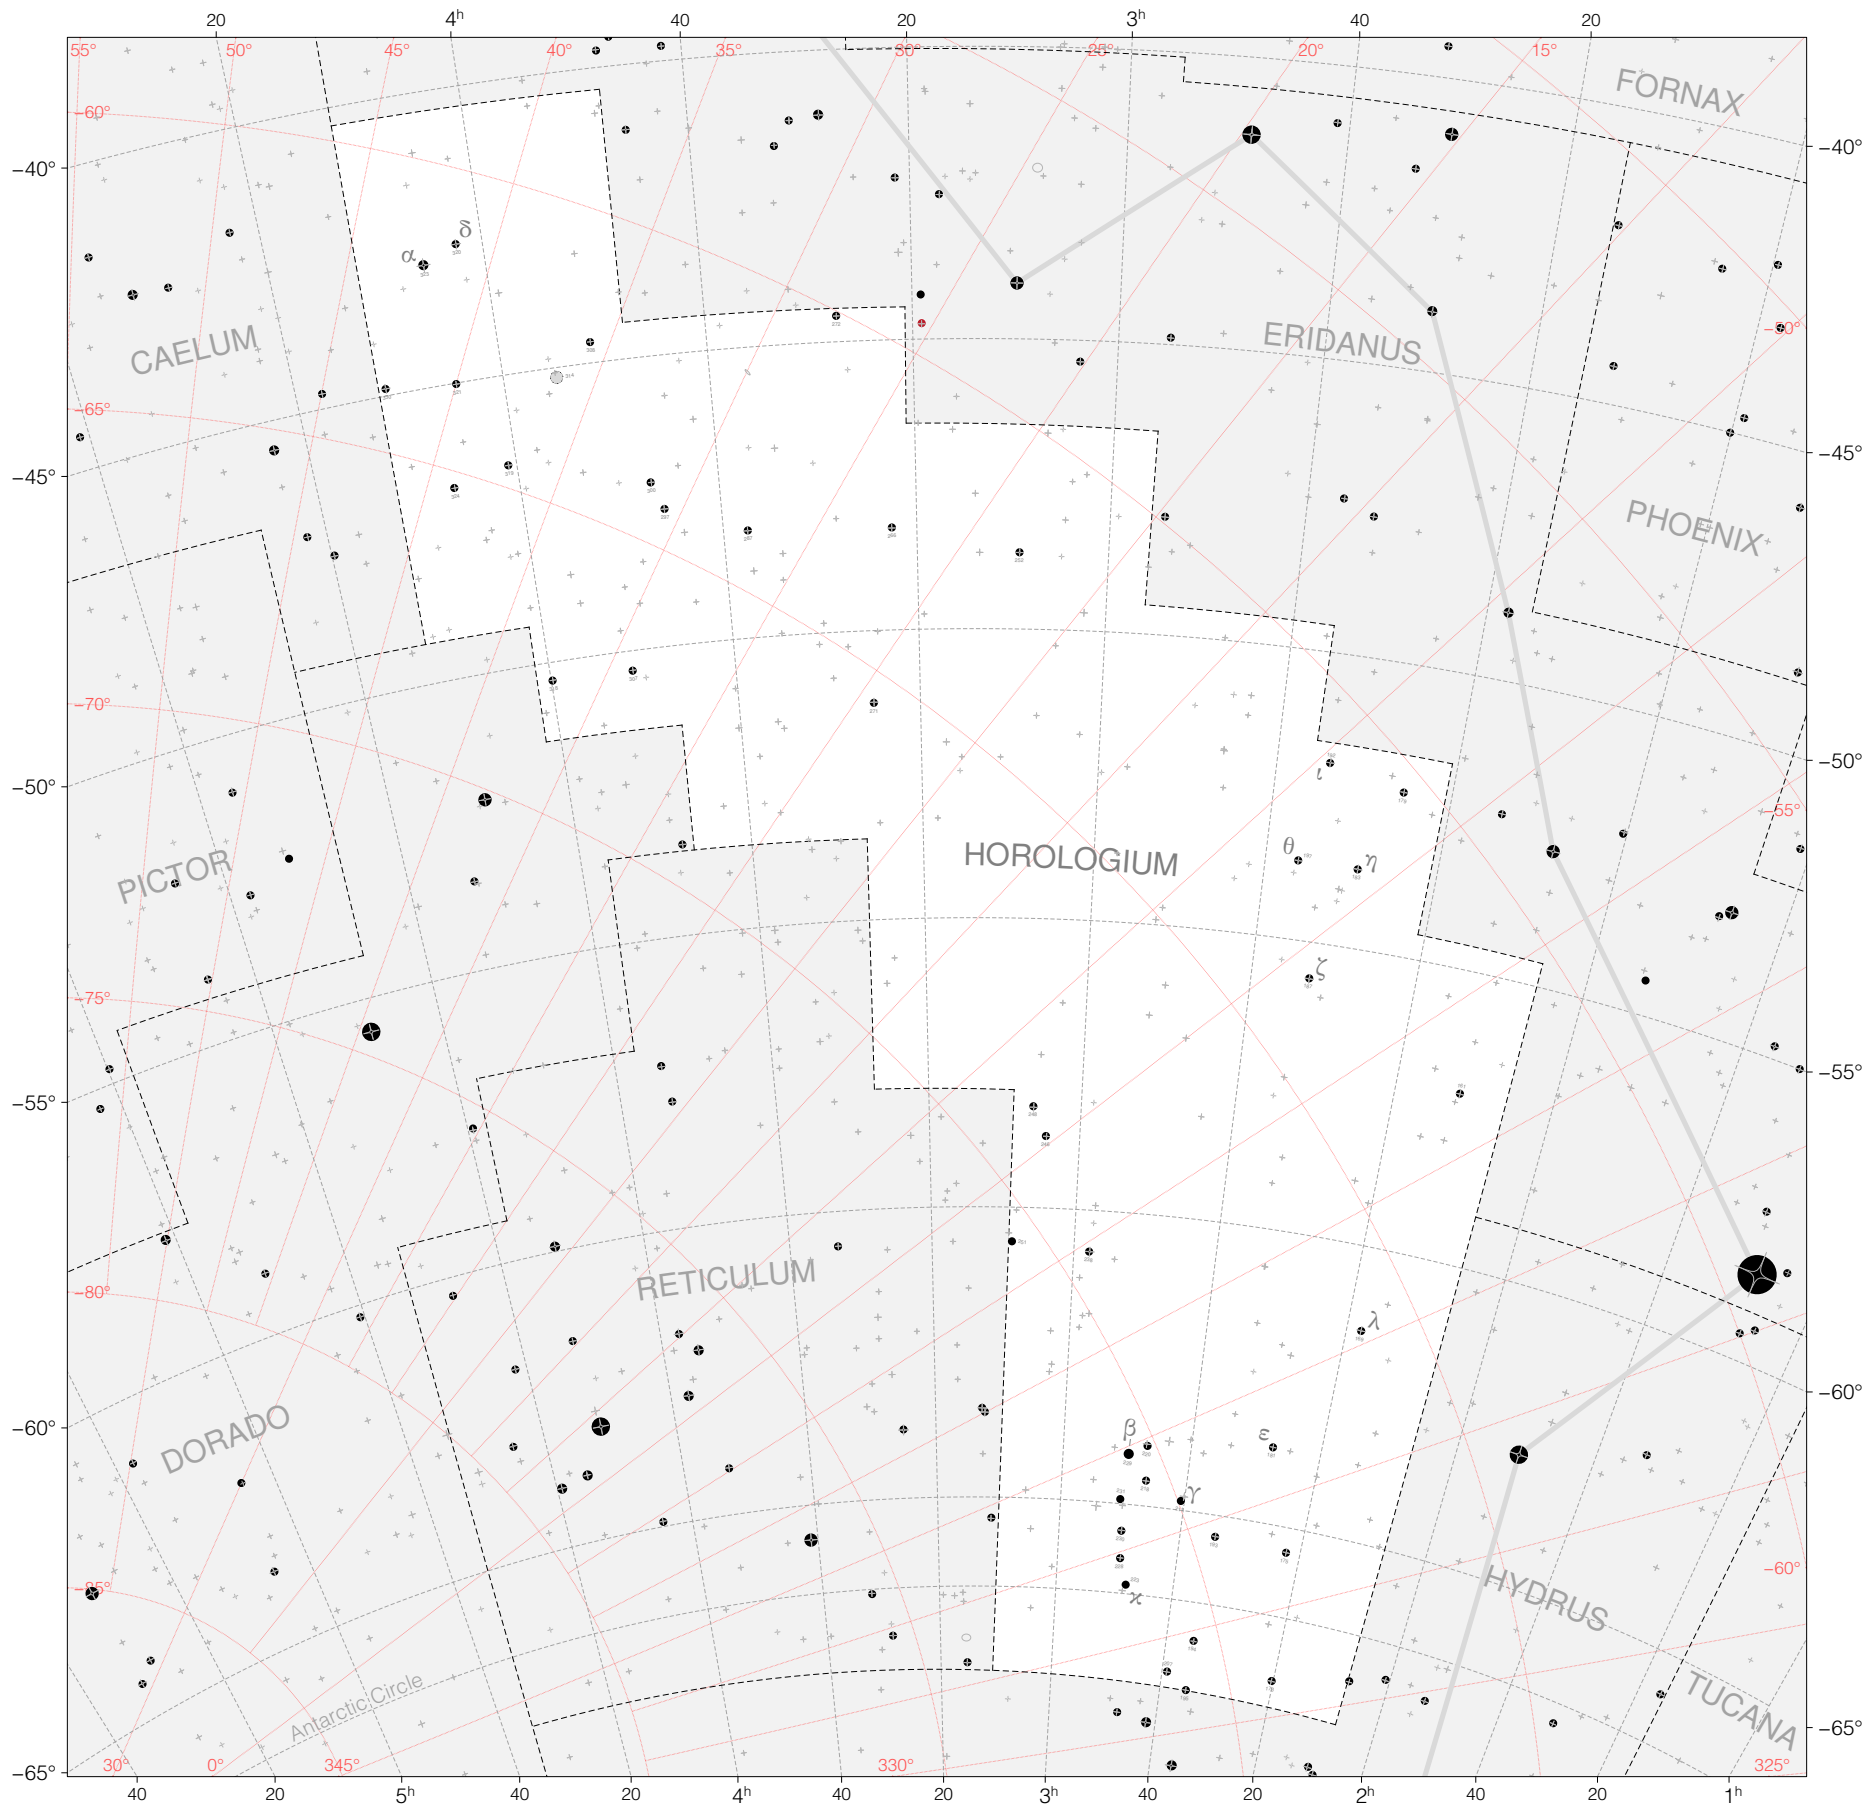

Lacaille Stars in Horologium

Magnitudes: 1 2 3 4 5 6 7

Versions: LAC HIP SAO

Scale at center: 0° 2° 4°