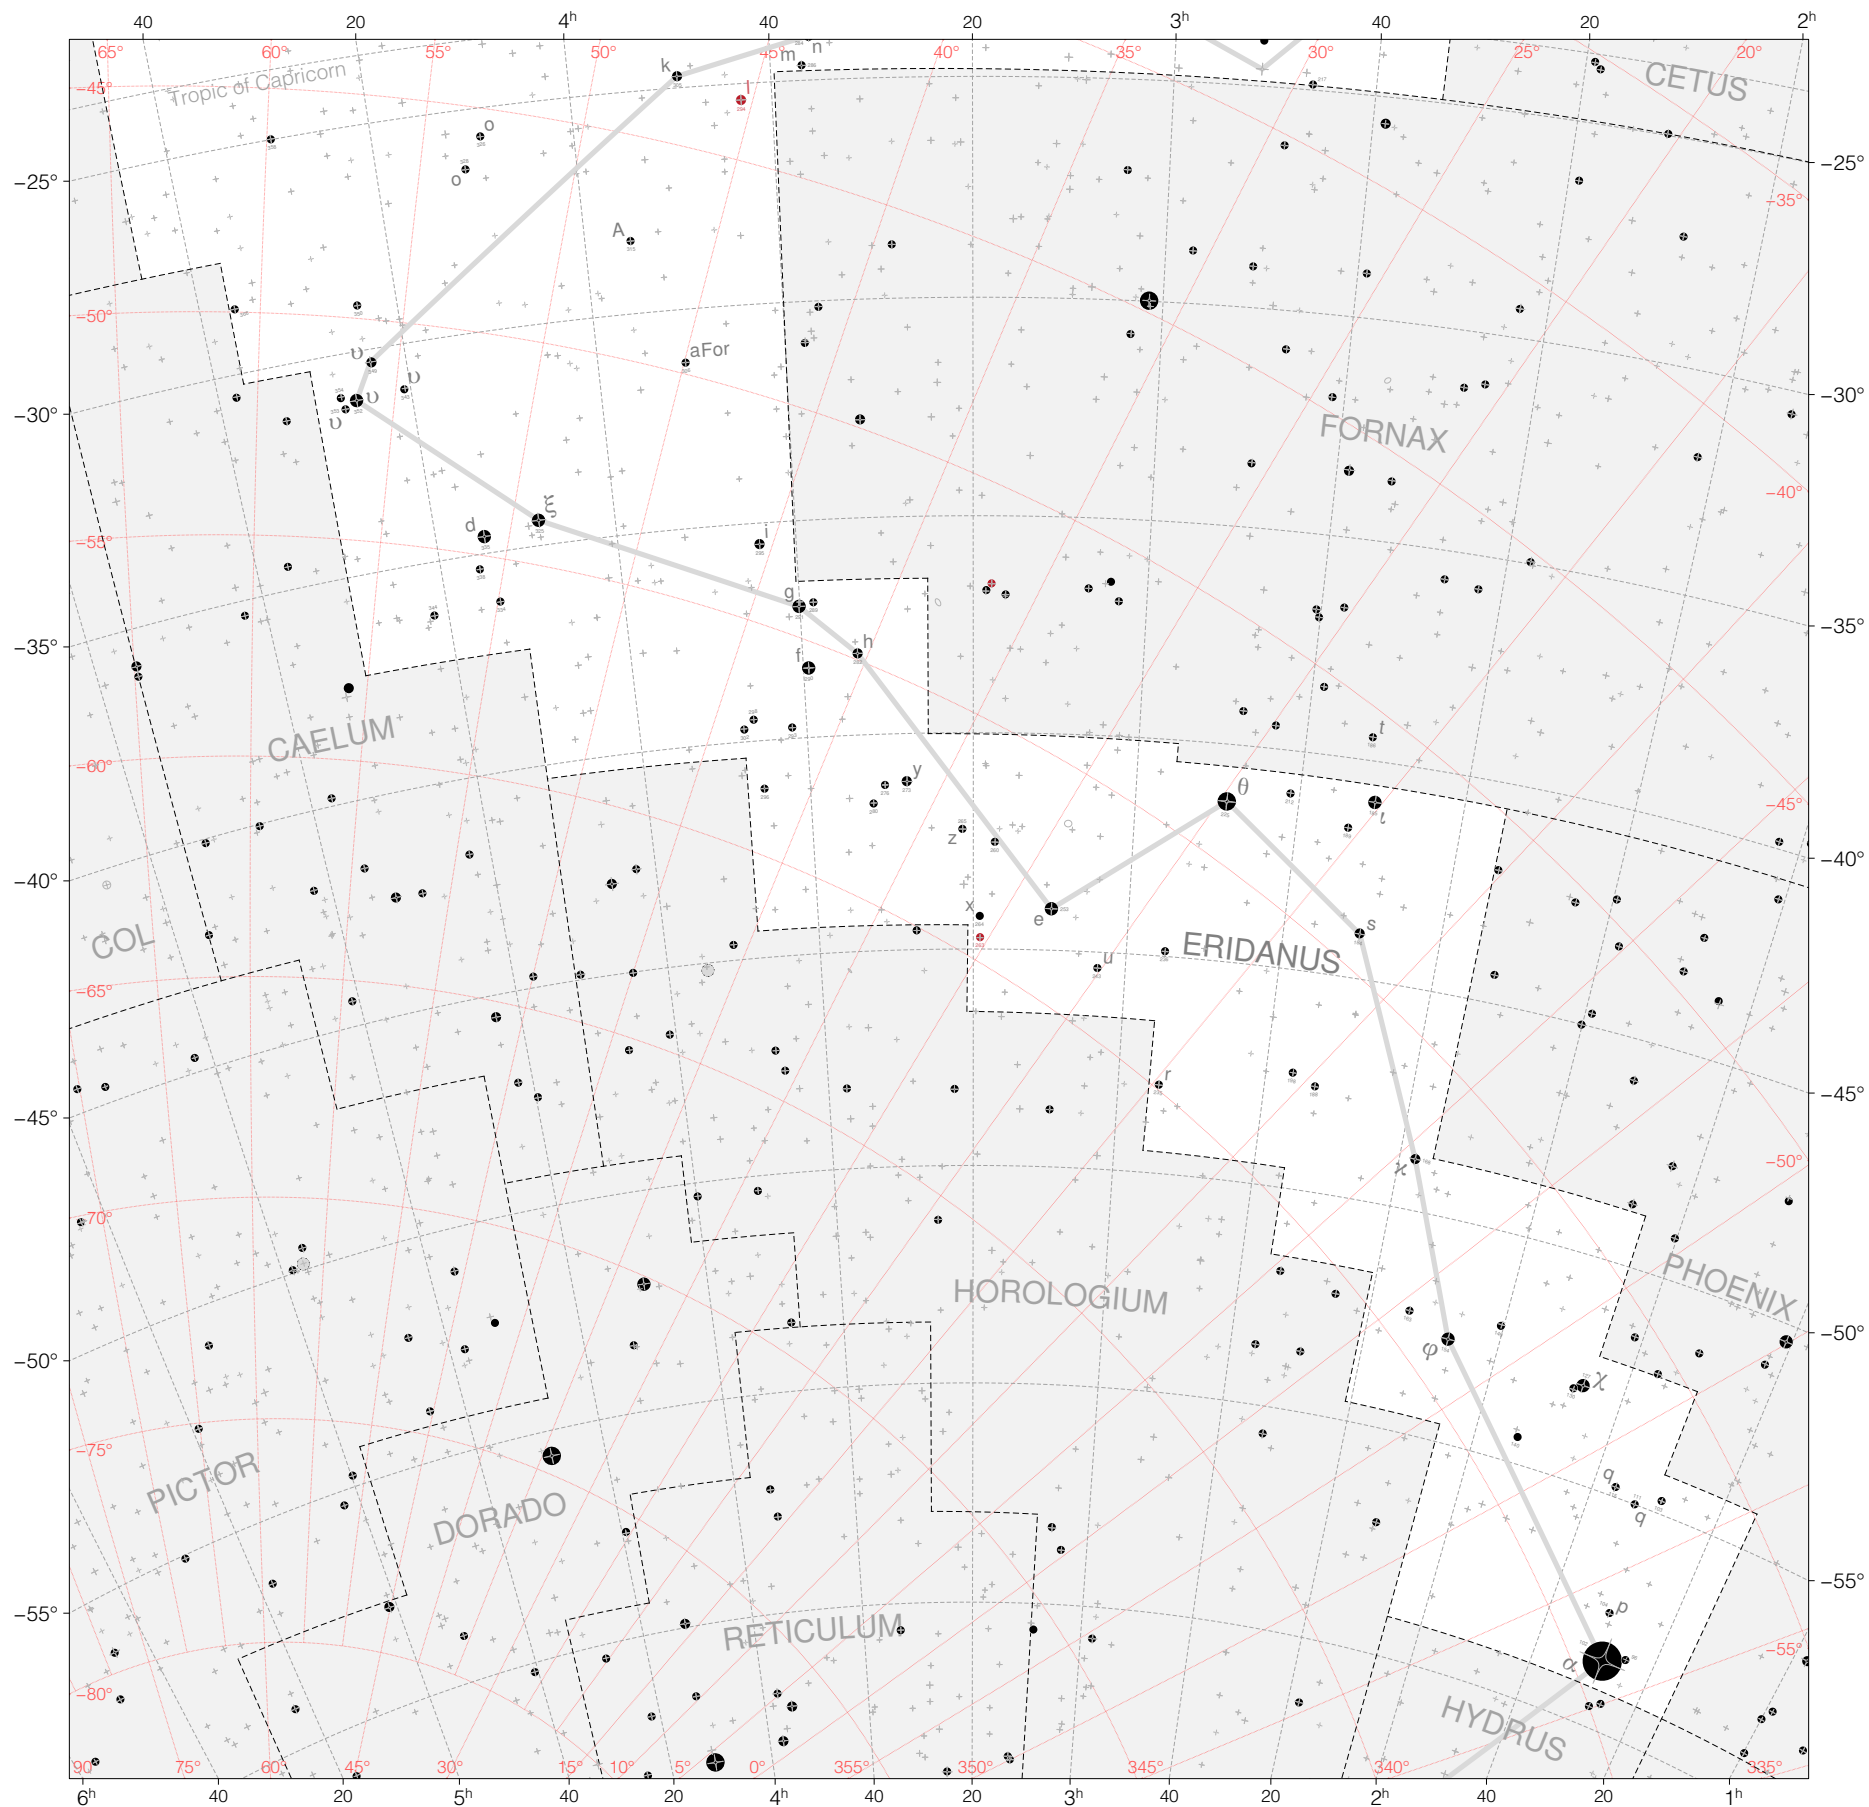

Lacaille Stars in Eridanus

Magnitudes: 1 2 3 4 5 6 7

Versions: LAC HIP SAO

Scale at center: 0° 2° 4°