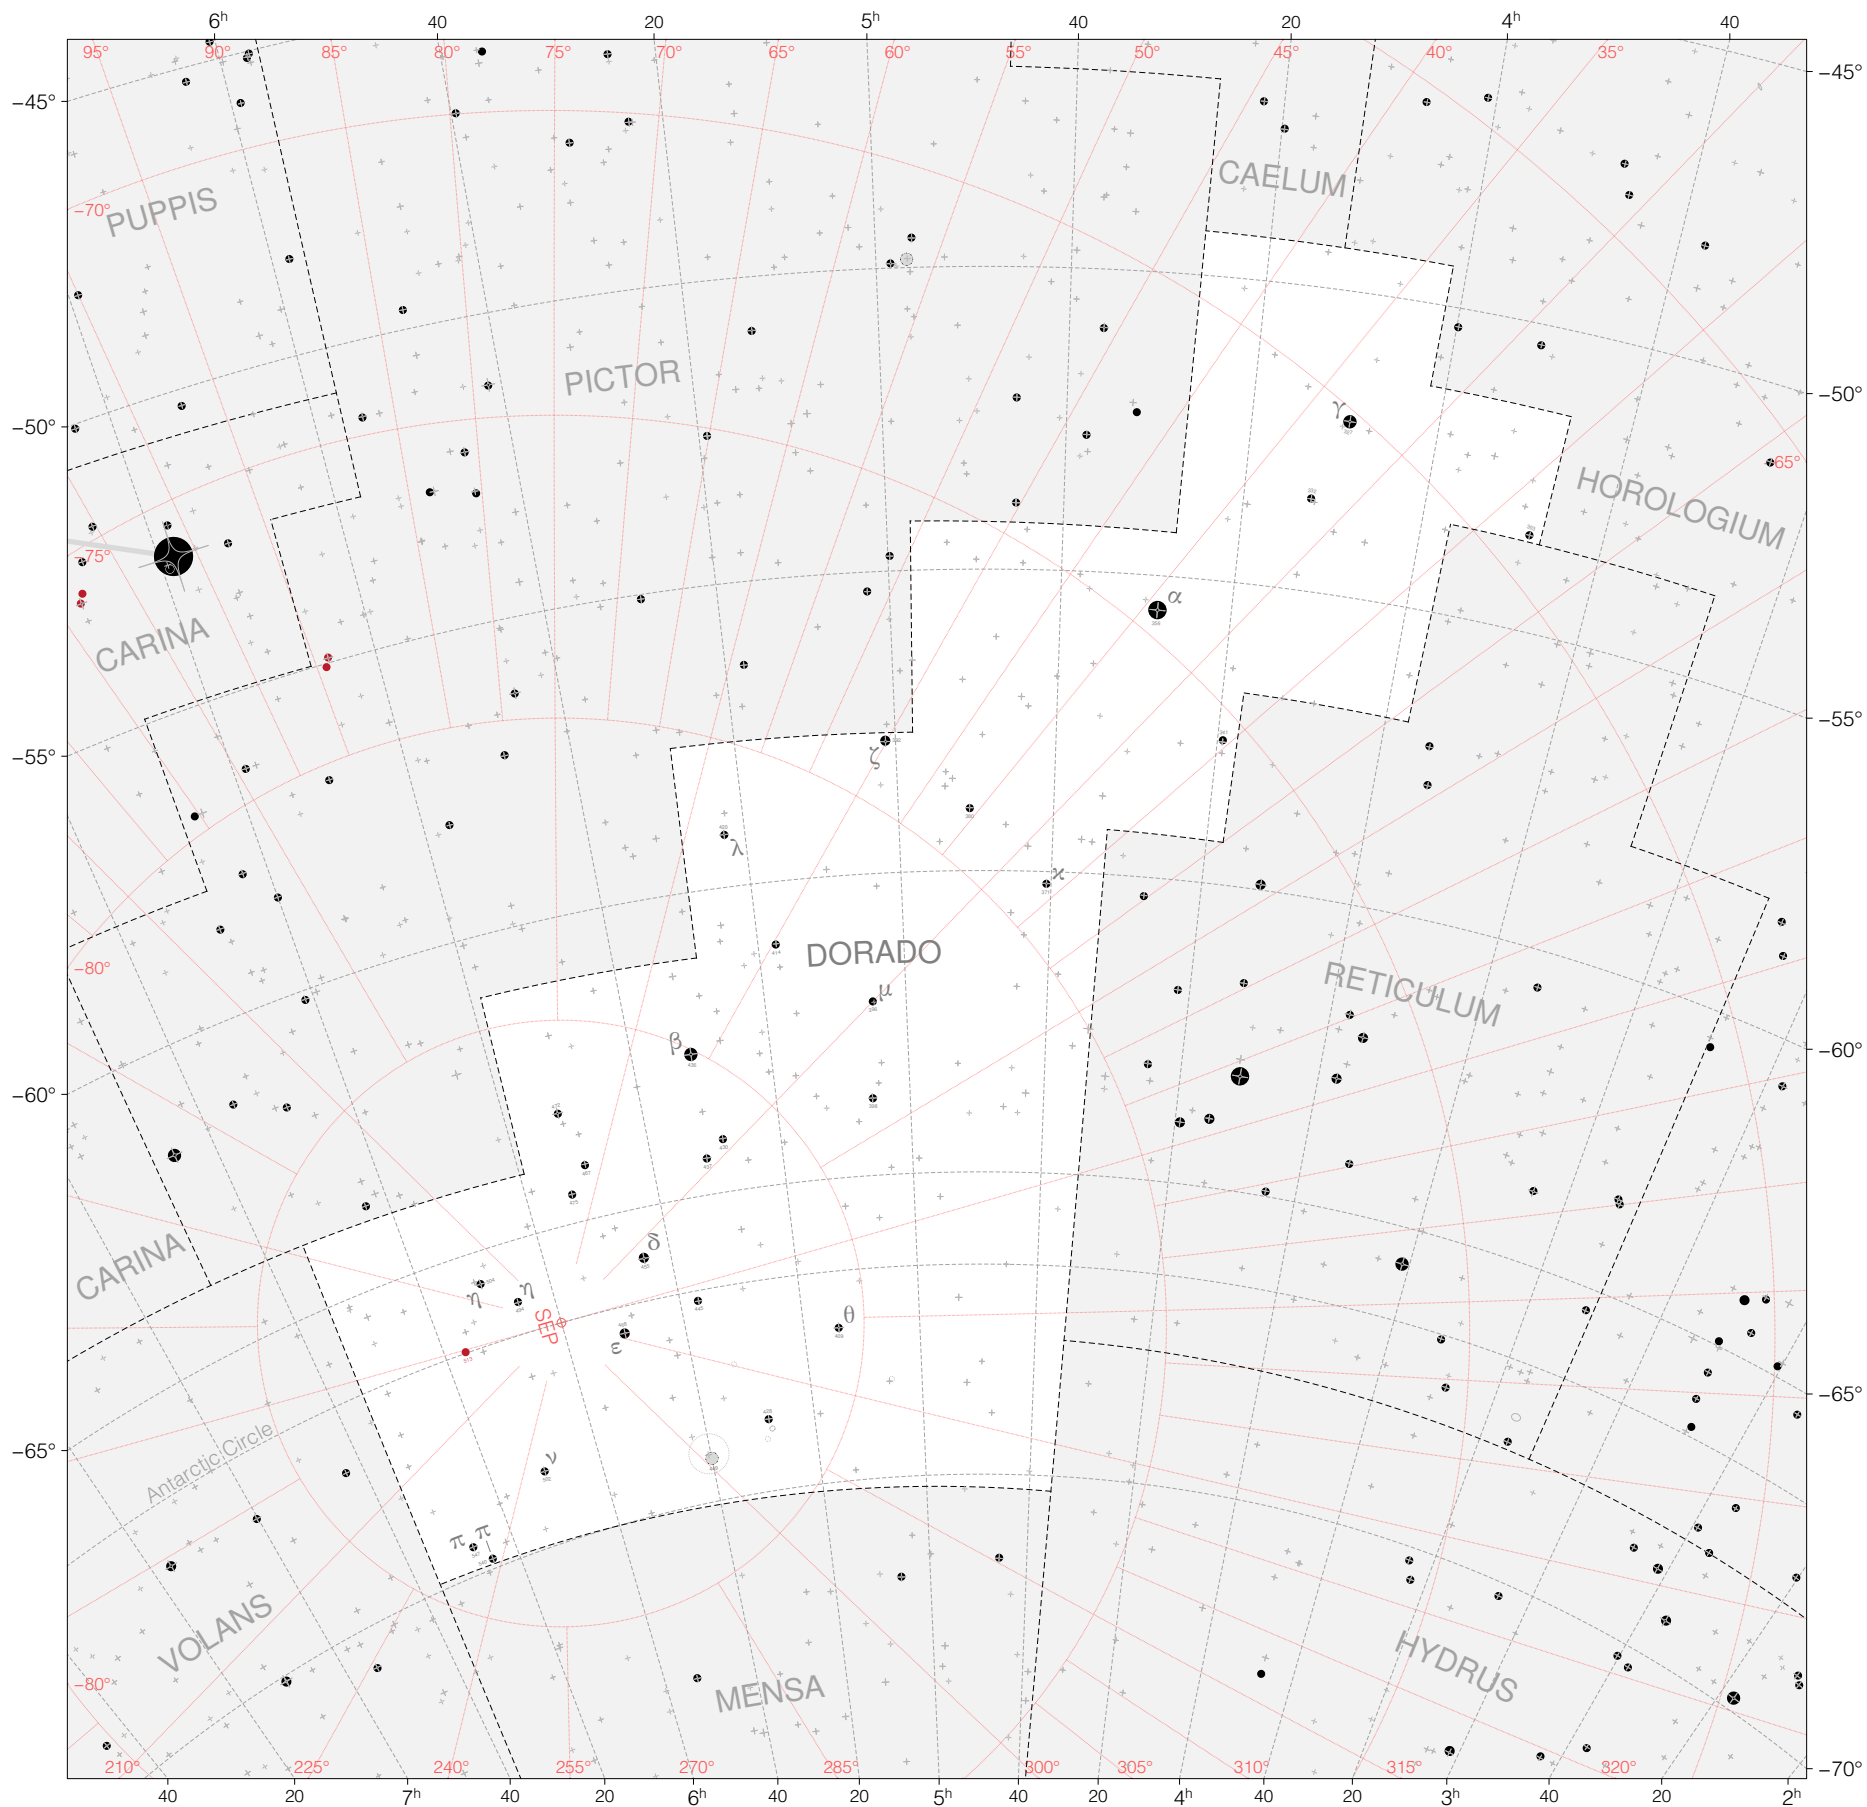

Lacaille Stars in Dorado

Magnitudes: 1 2 3 4 5 6 7

Versions: LAC HIP SAO

Scale at center: 0° 2° 4°