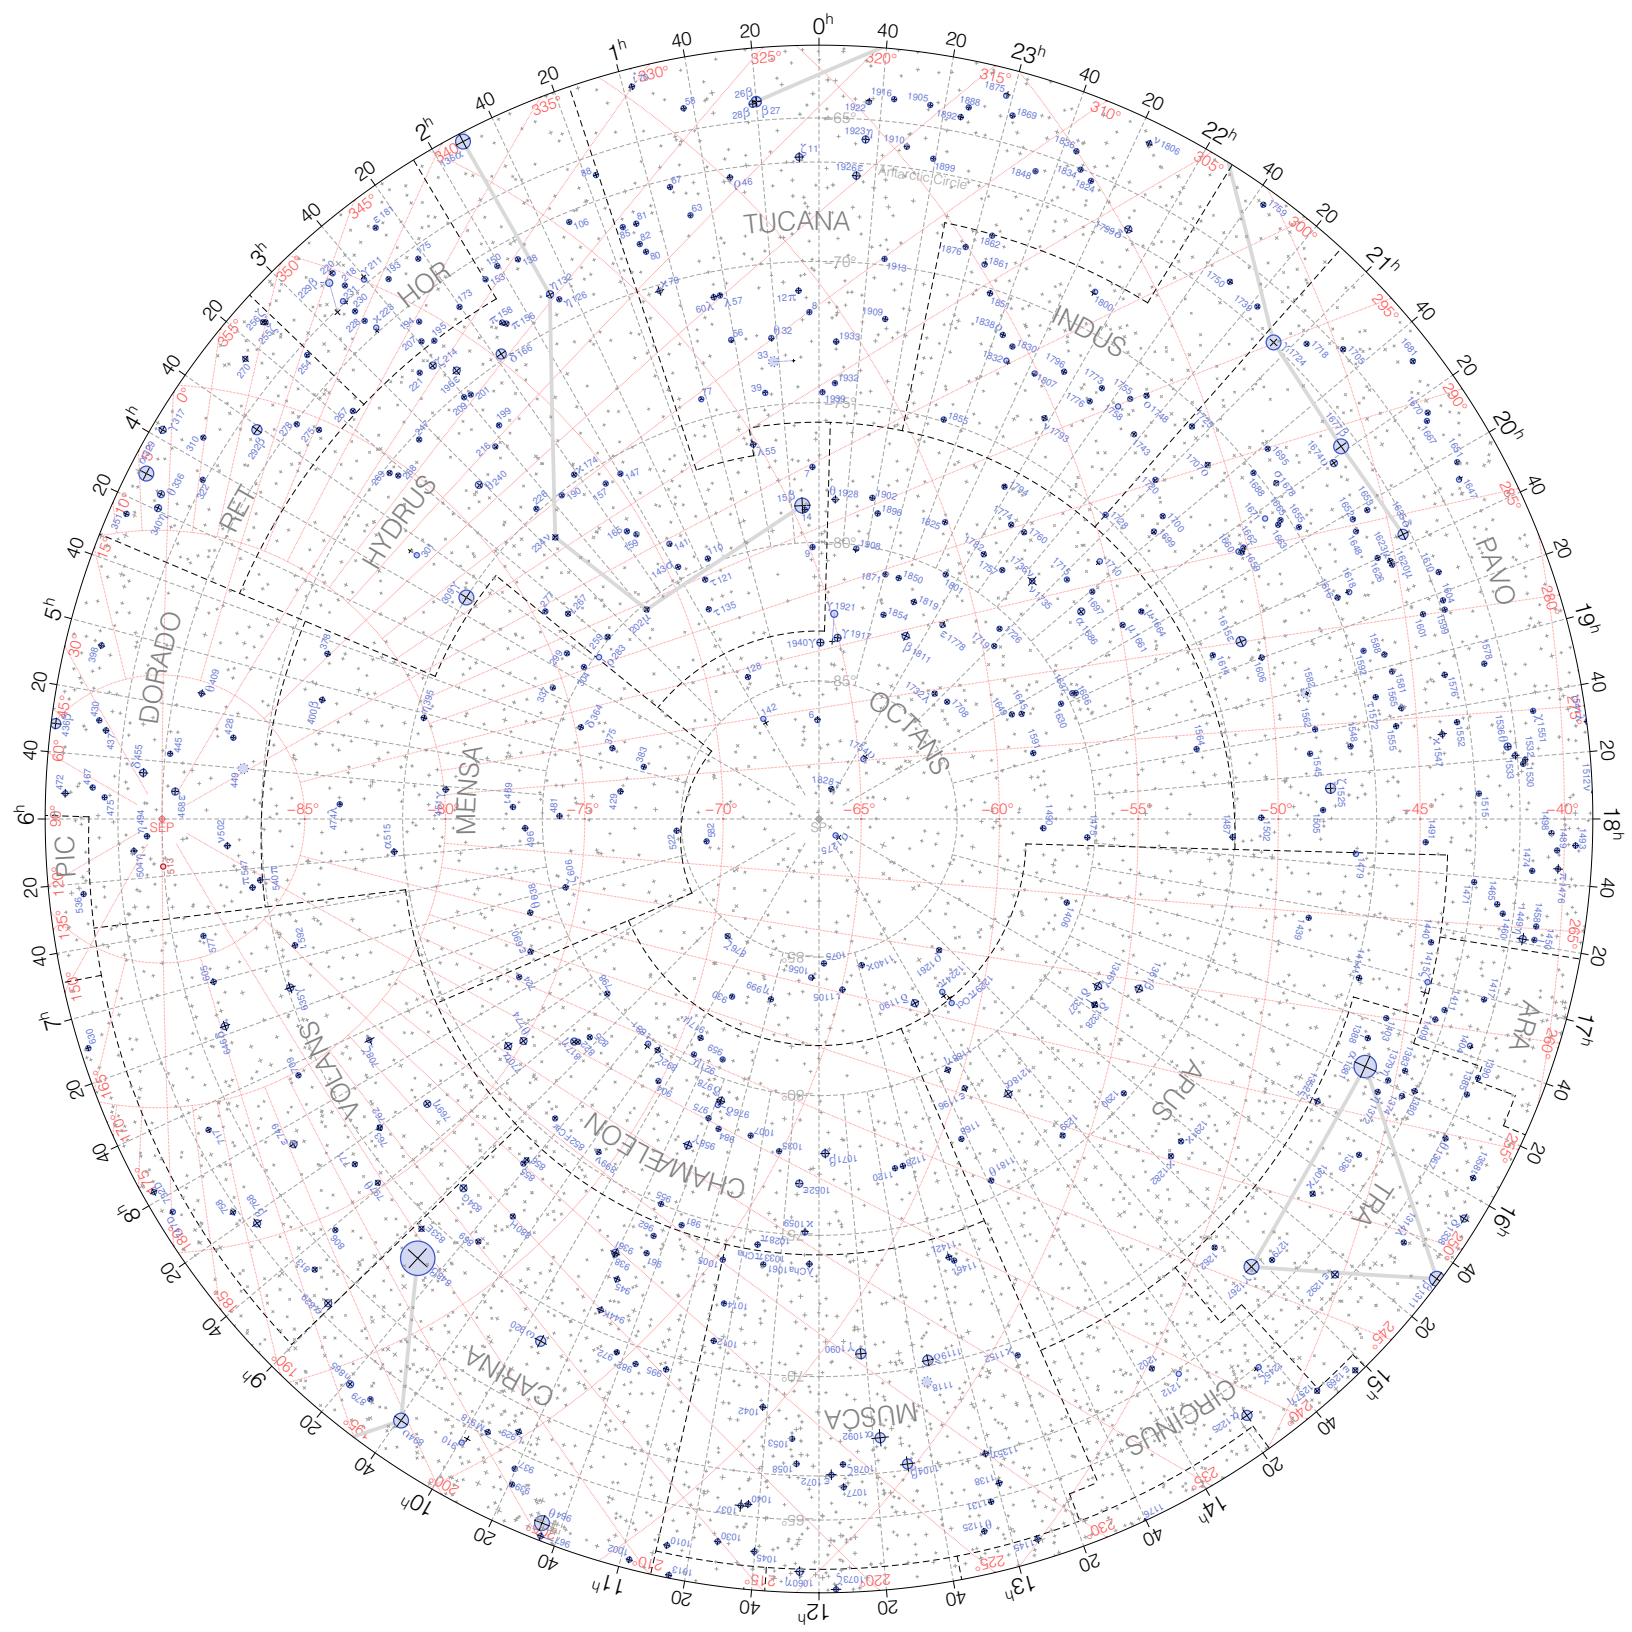

Lacaille Stars around the South Pole

Magnitudes: 
1 2 3 4 5 6