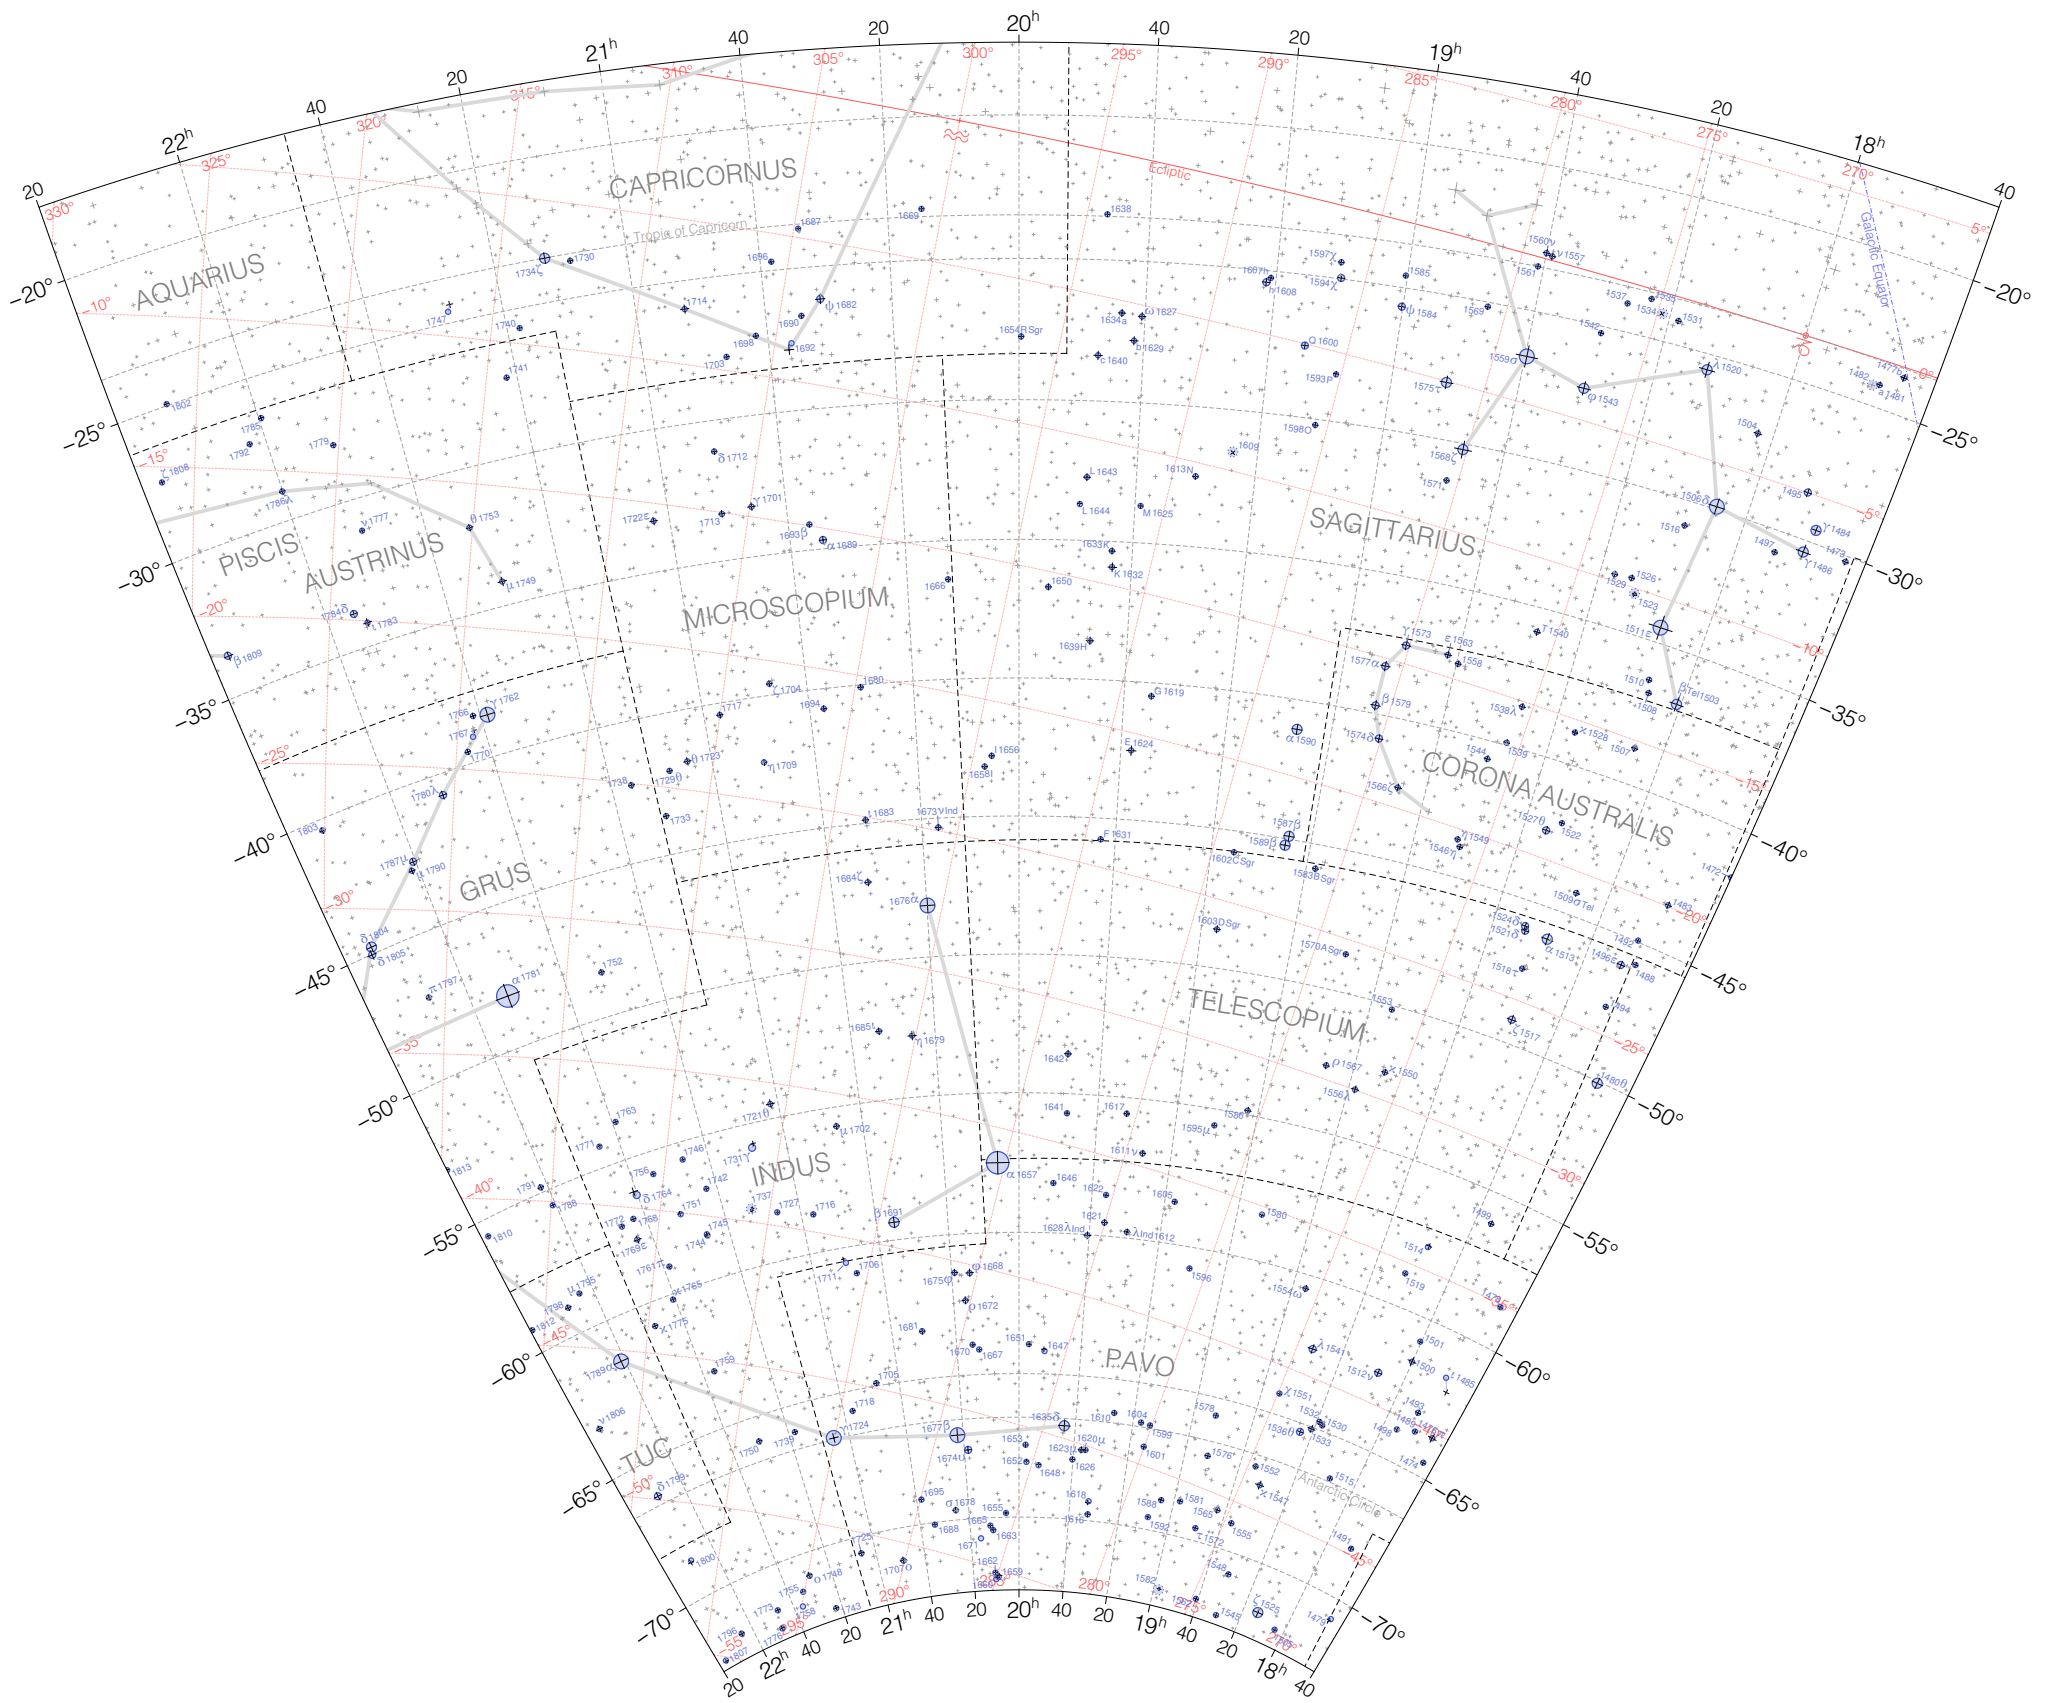

Lacaille Stars from 18h to 22h

Magnitudes: 
1 2 3 4 5