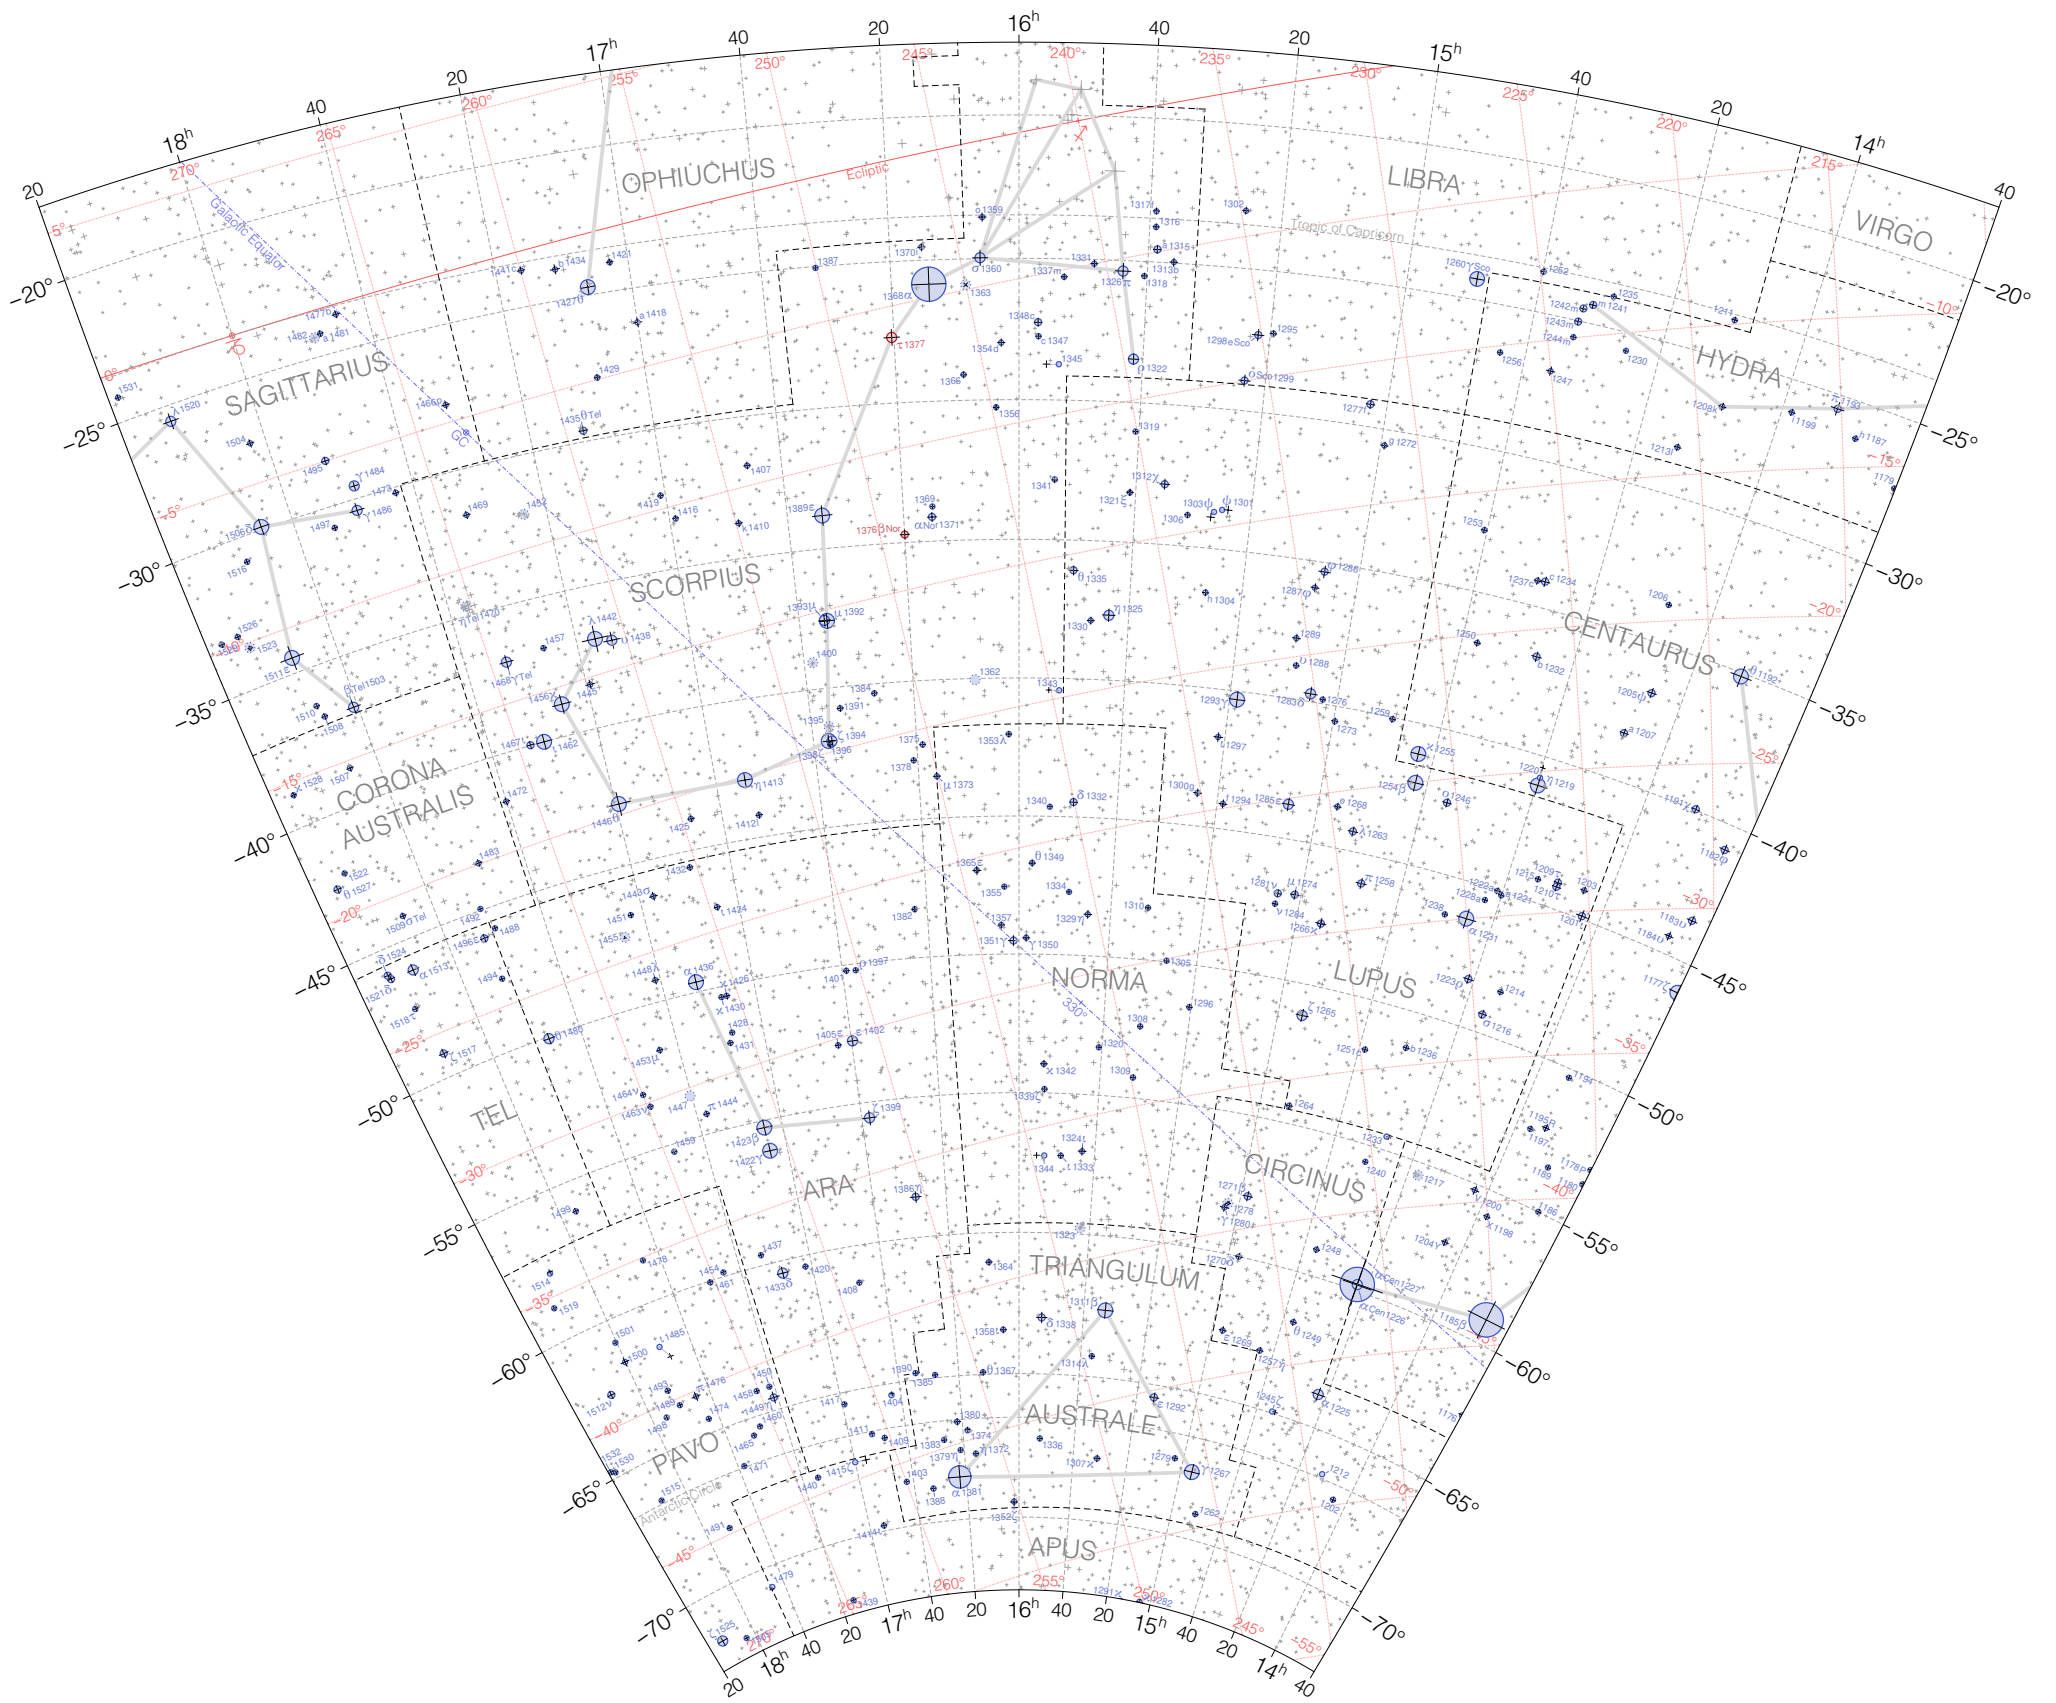

Lacaille Stars from 14h to 18h

Magnitudes: 
1 2 3 4 5