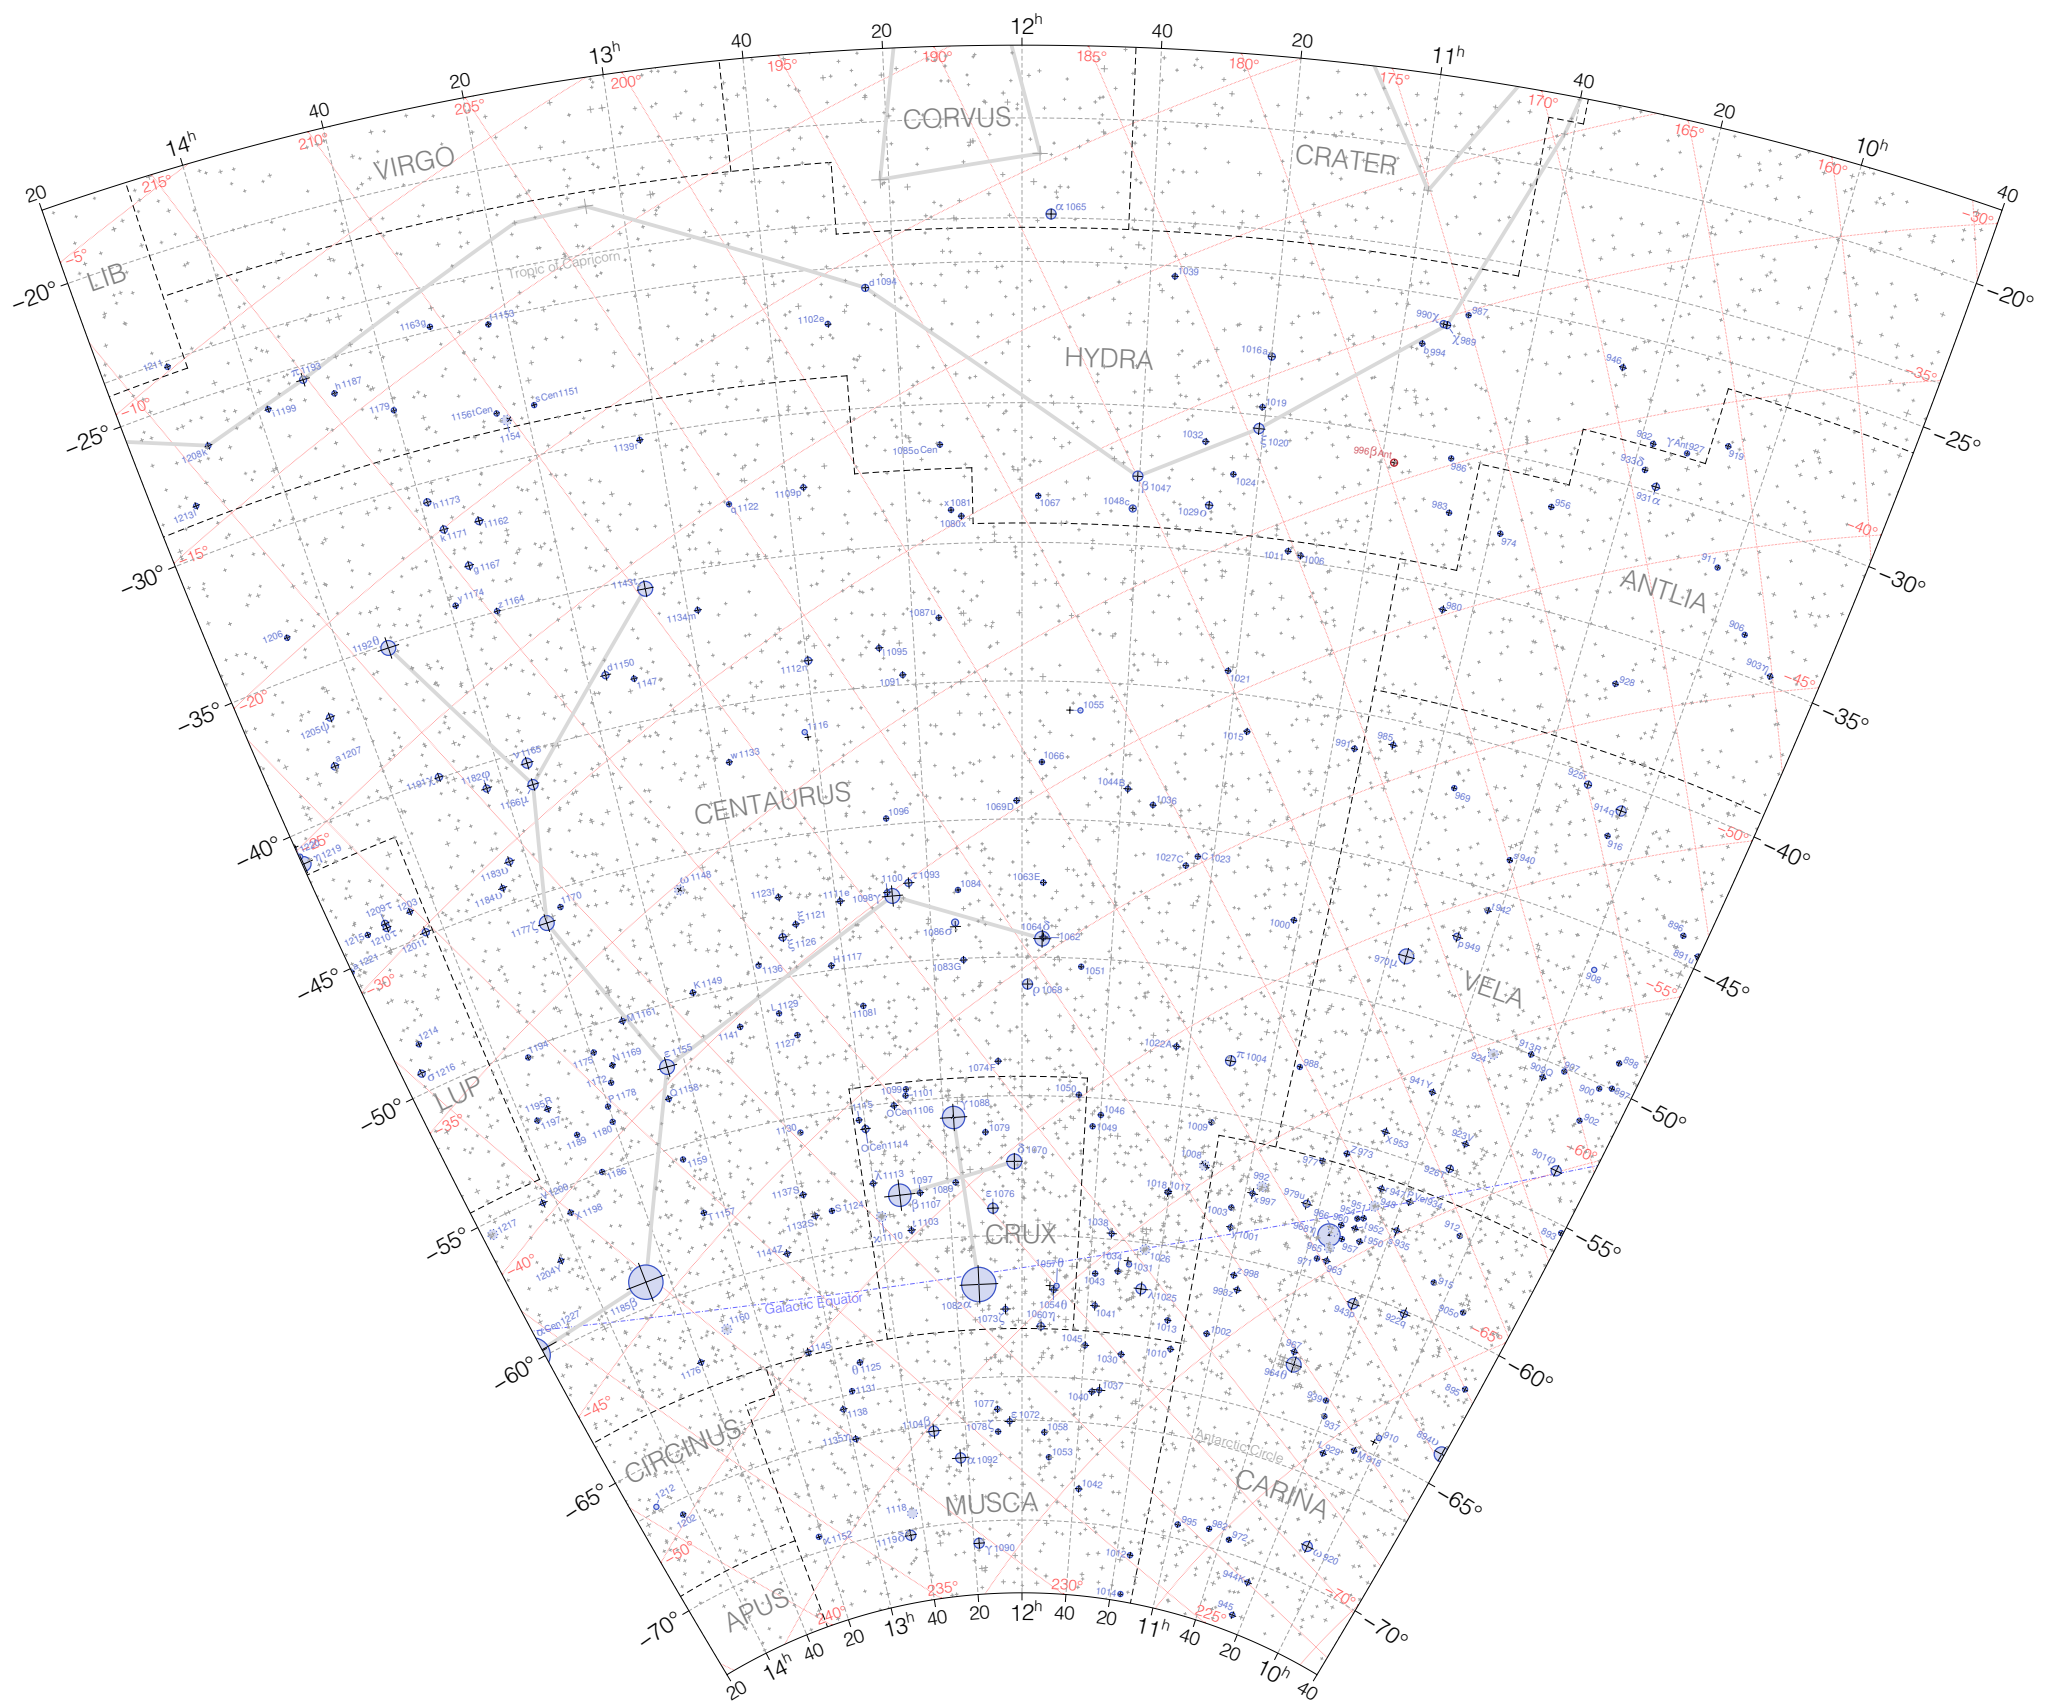

# Lacaille Stars from 10h to 14h

Magnitudes:   
1 2 3 4 5 6