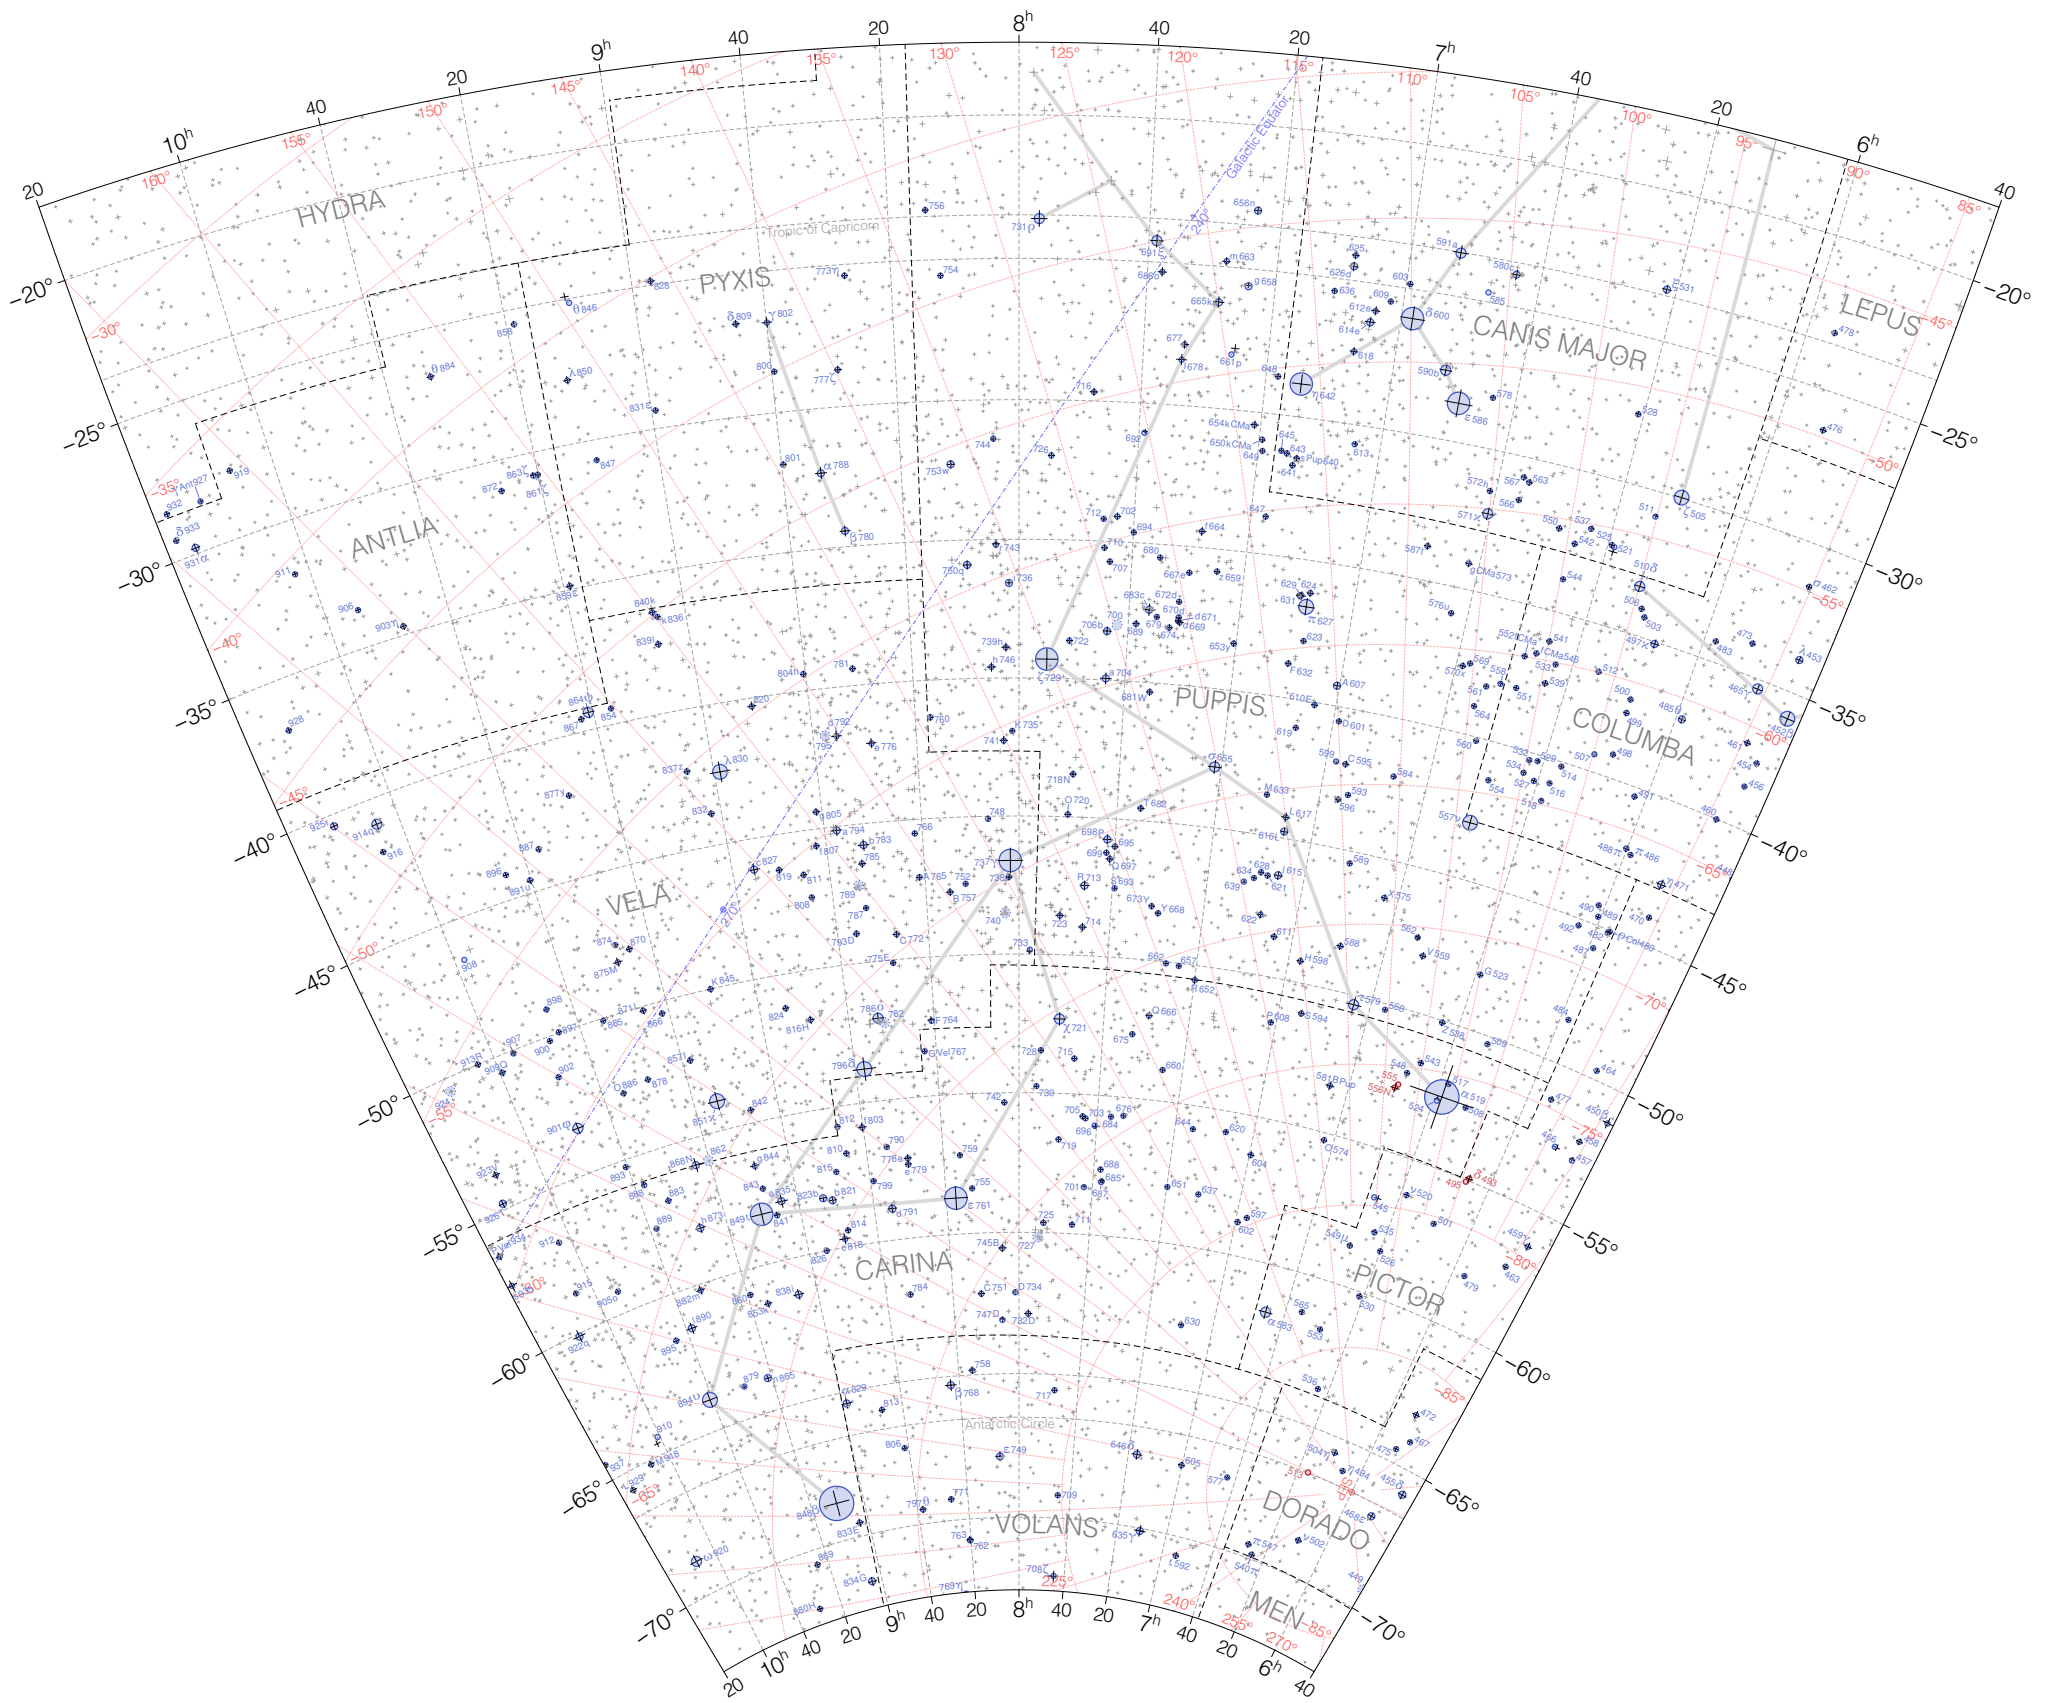

# Lacaille Stars from 6h to 10h

Magnitudes:   
1 2 3 4 5 6