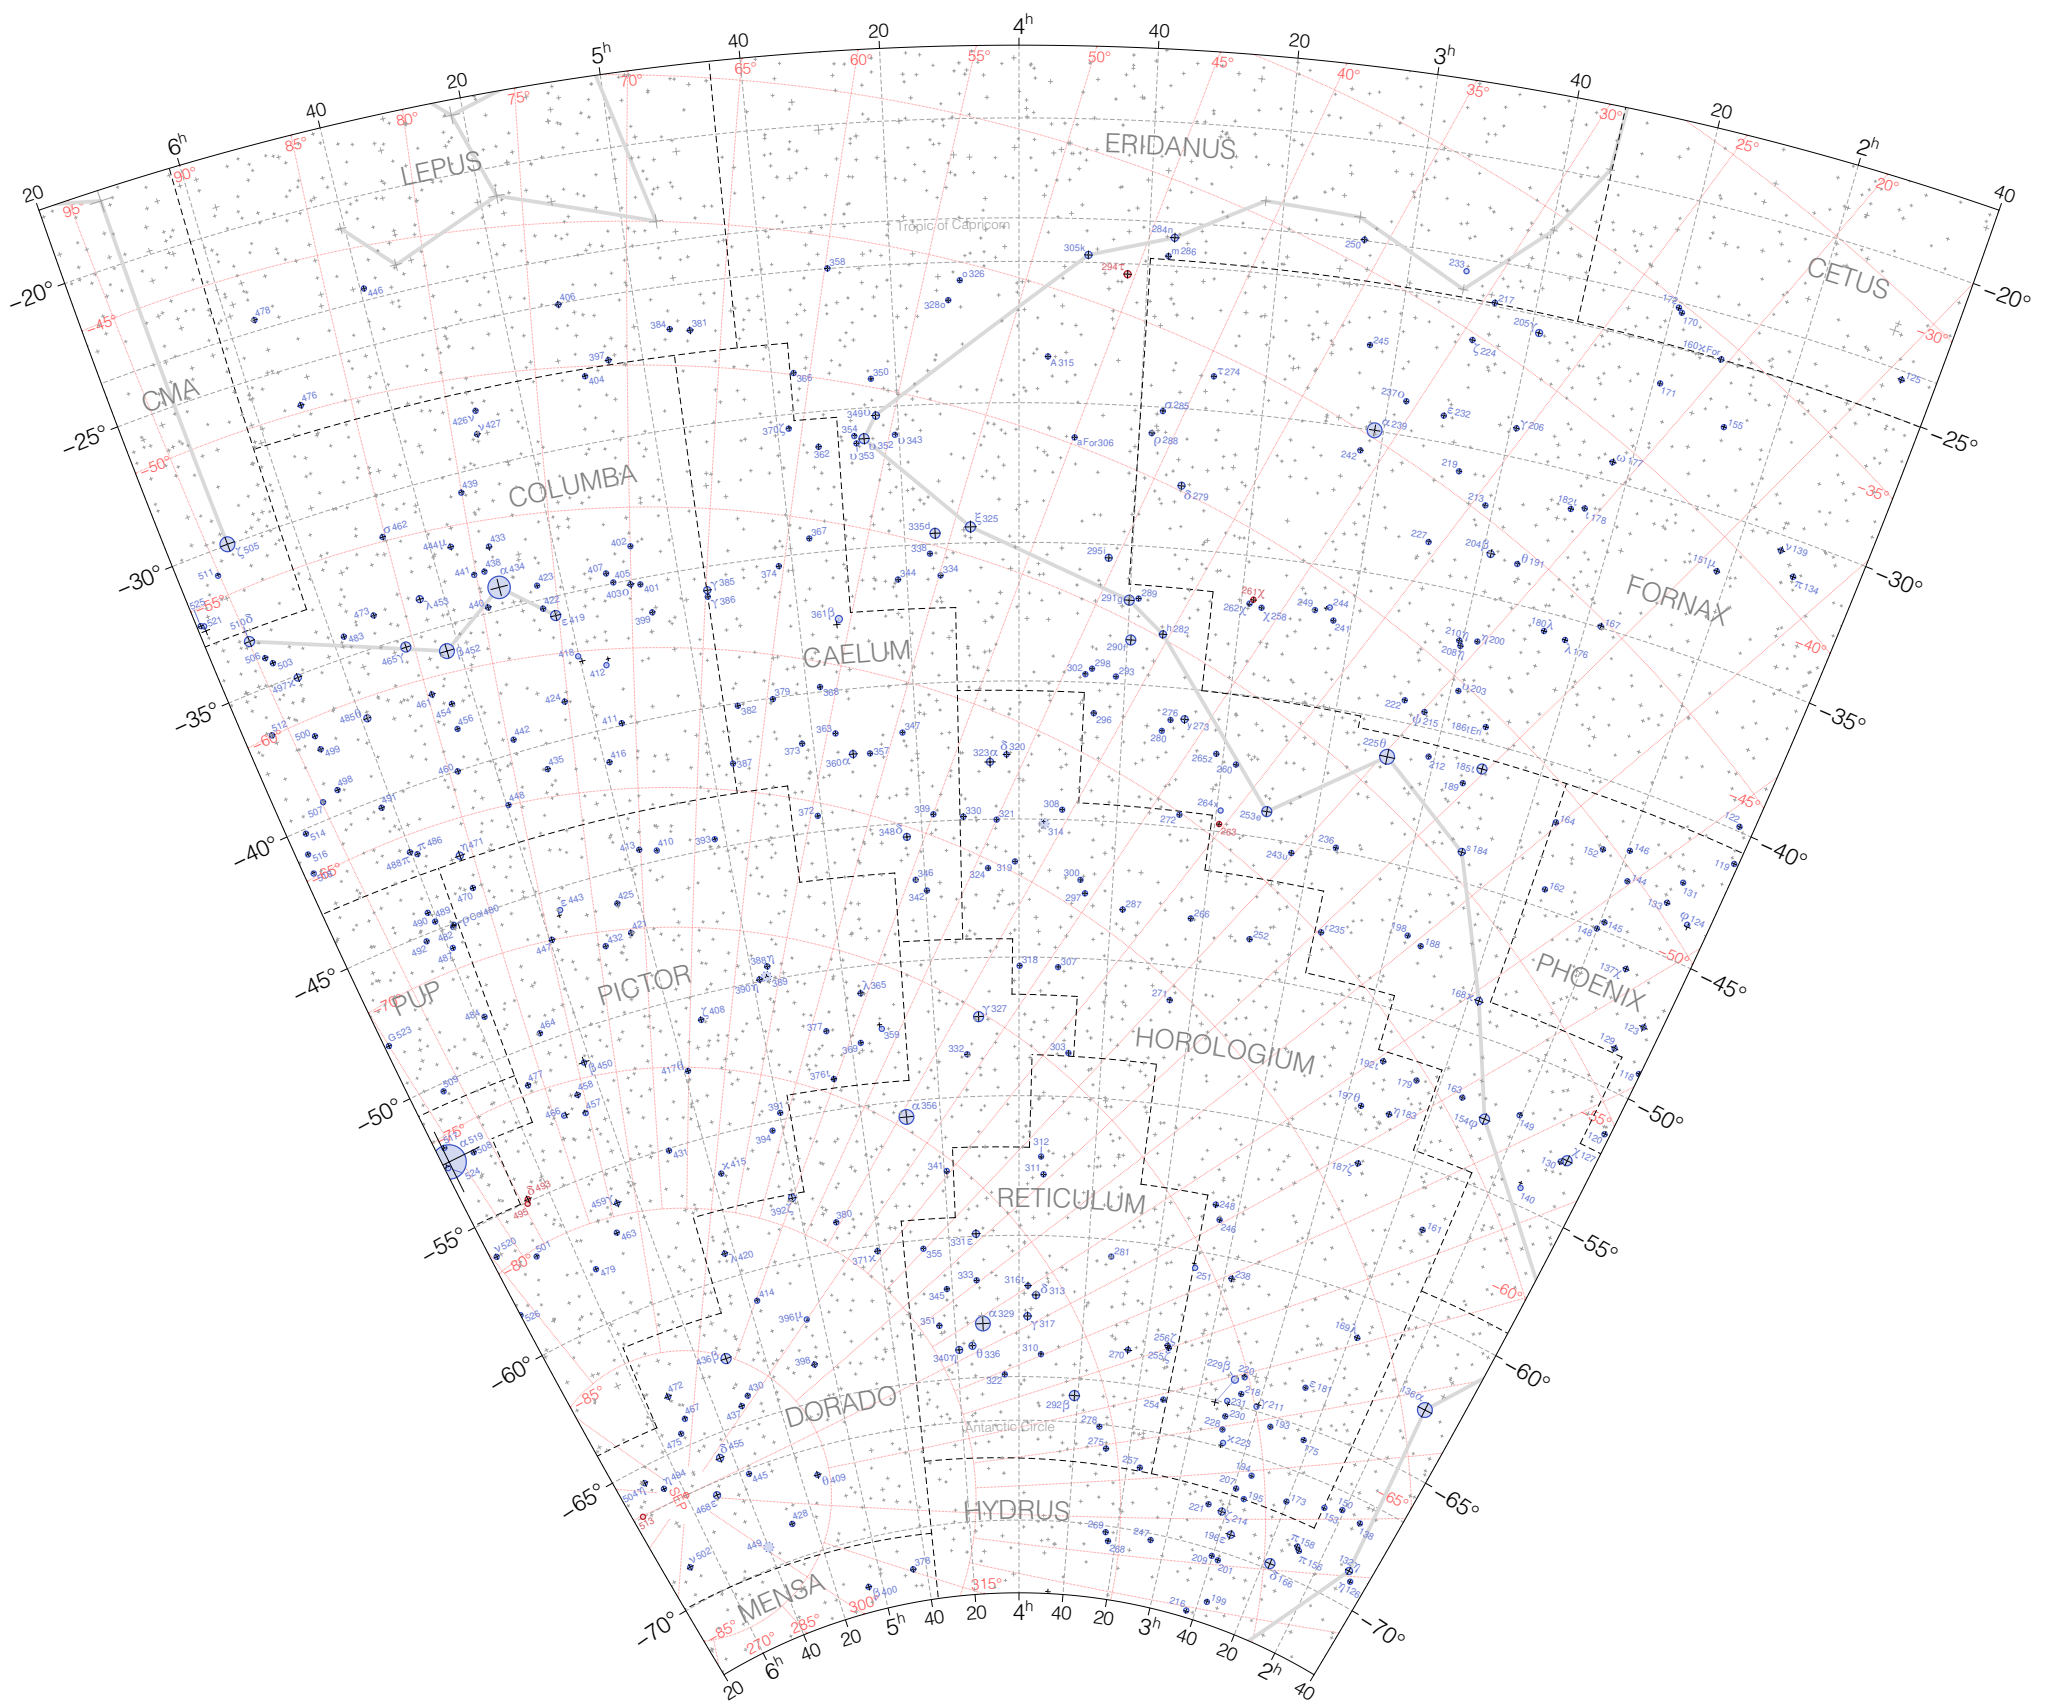

# Lacaille Stars from 2h to 6h

Magnitudes:   
1 2 3 4 5 6