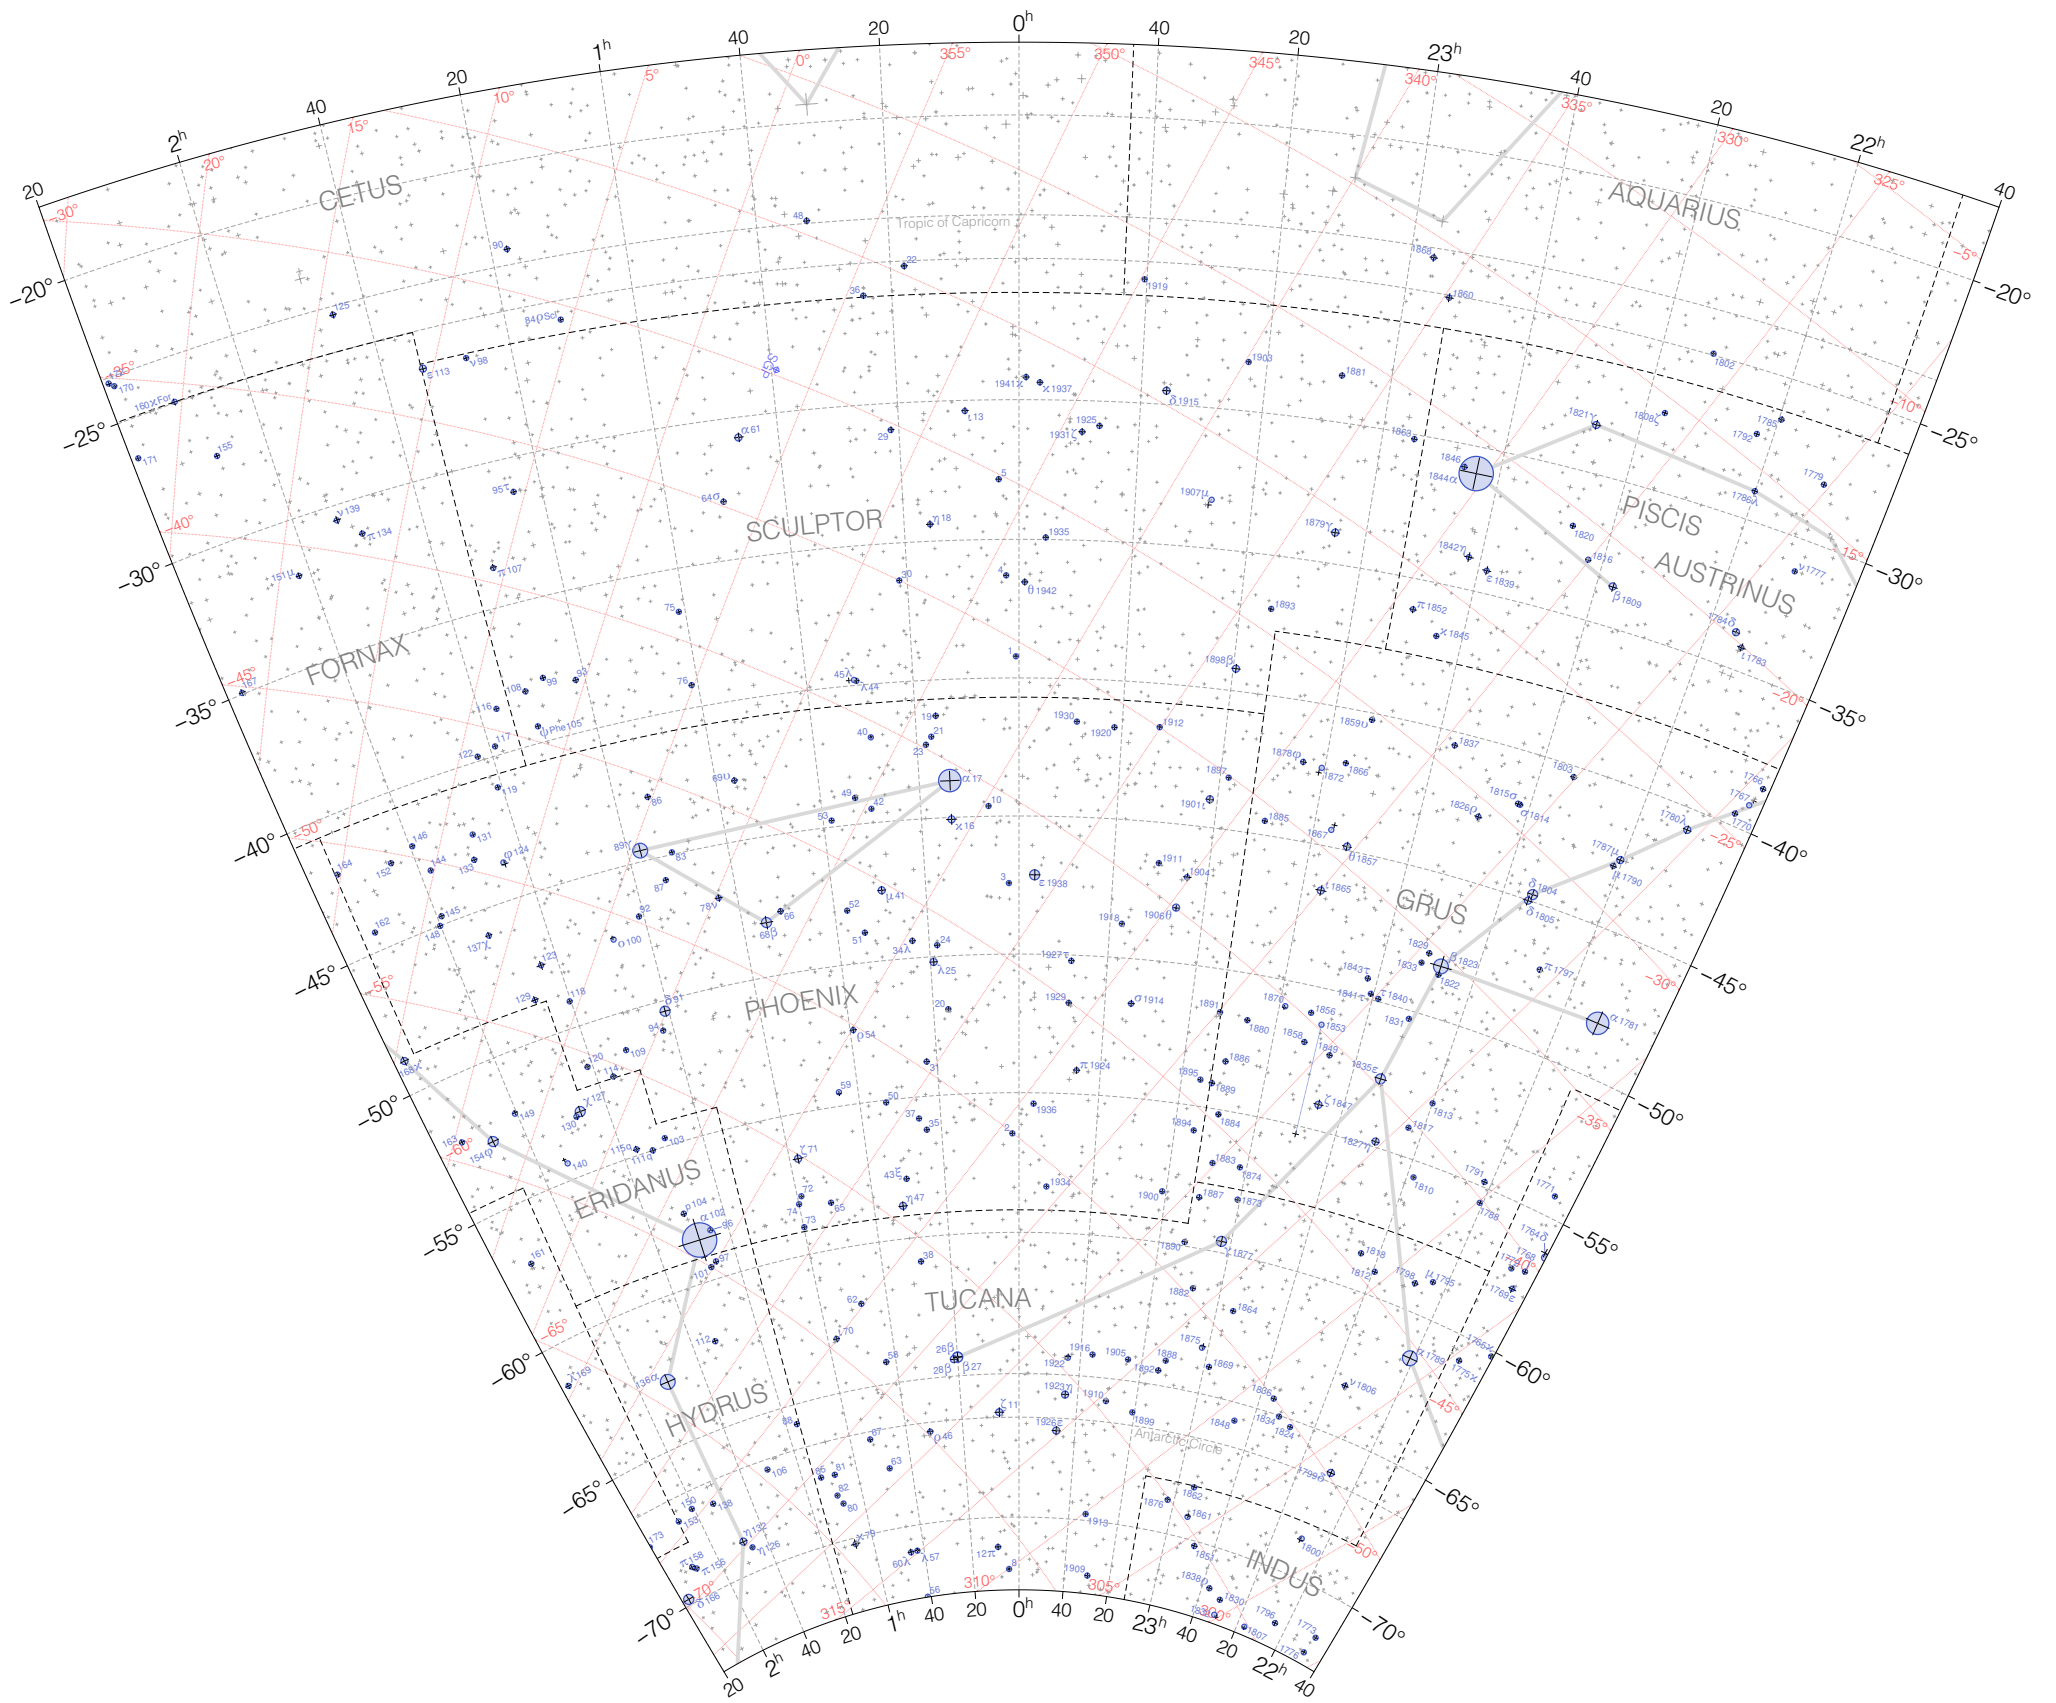

Lacaille Stars from 22h to 2h

Magnitudes: 
1 2 3 4 5 6