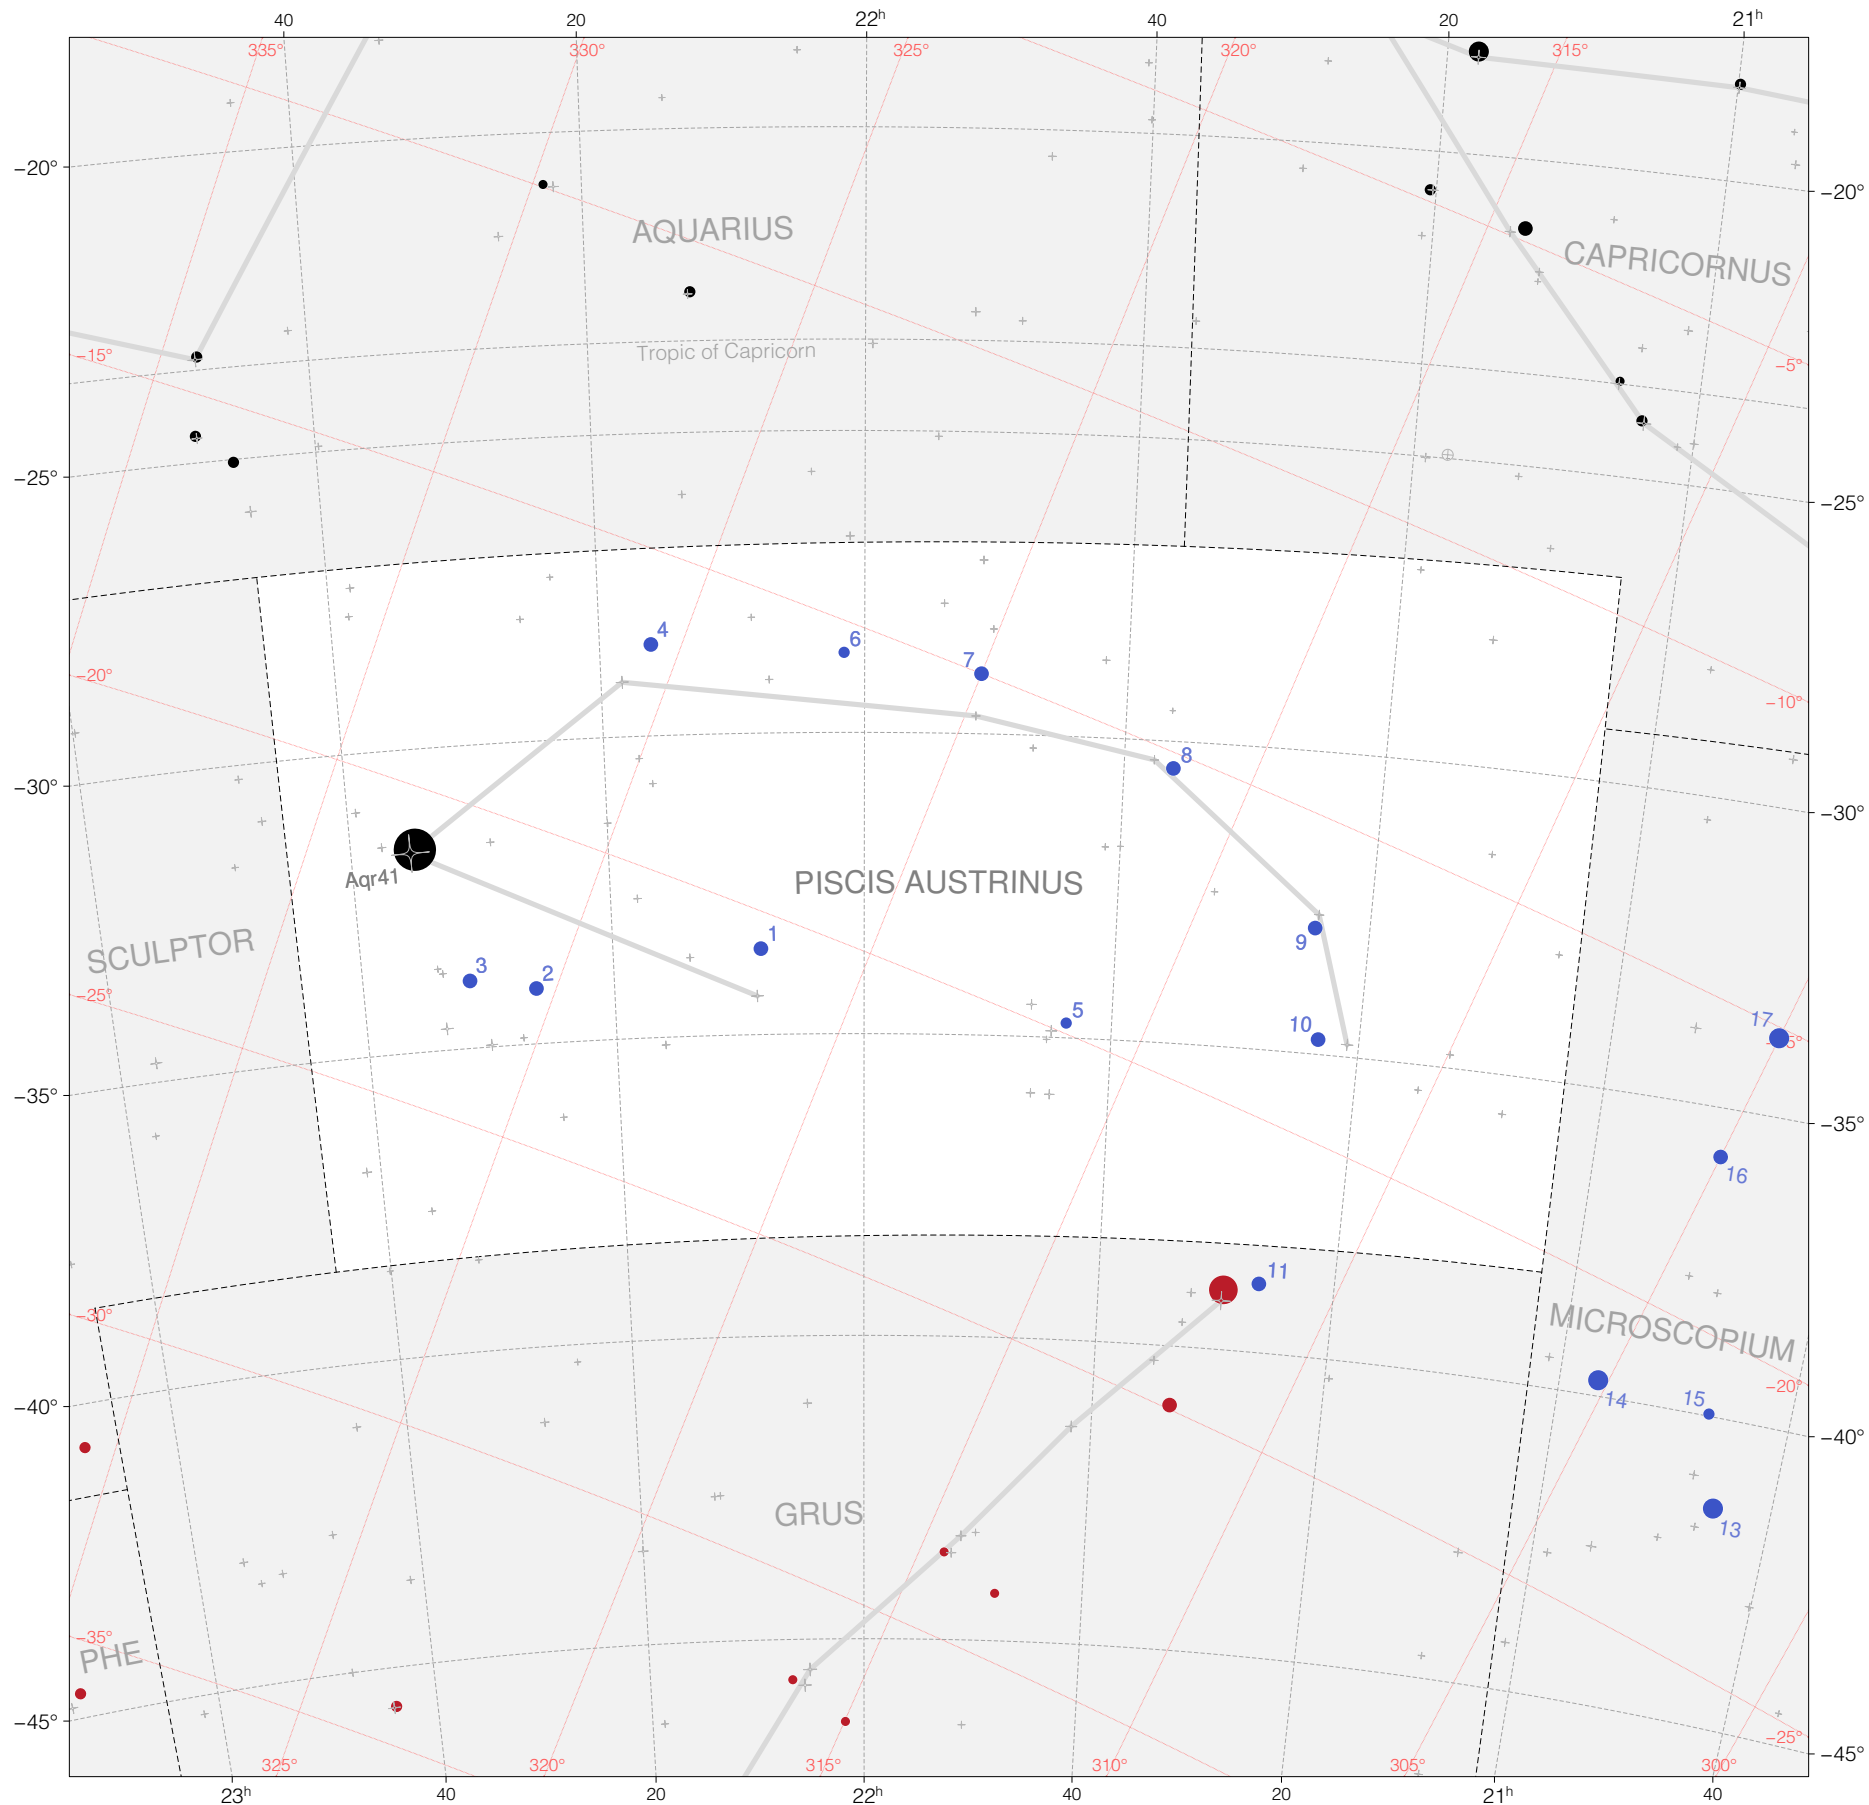

Kepler Stars in Piscis Austrinus

Magnitudes:  1 2 3 4 5 6 7

Versions:  K 2 3

Scale at center:  0° 2° 4°