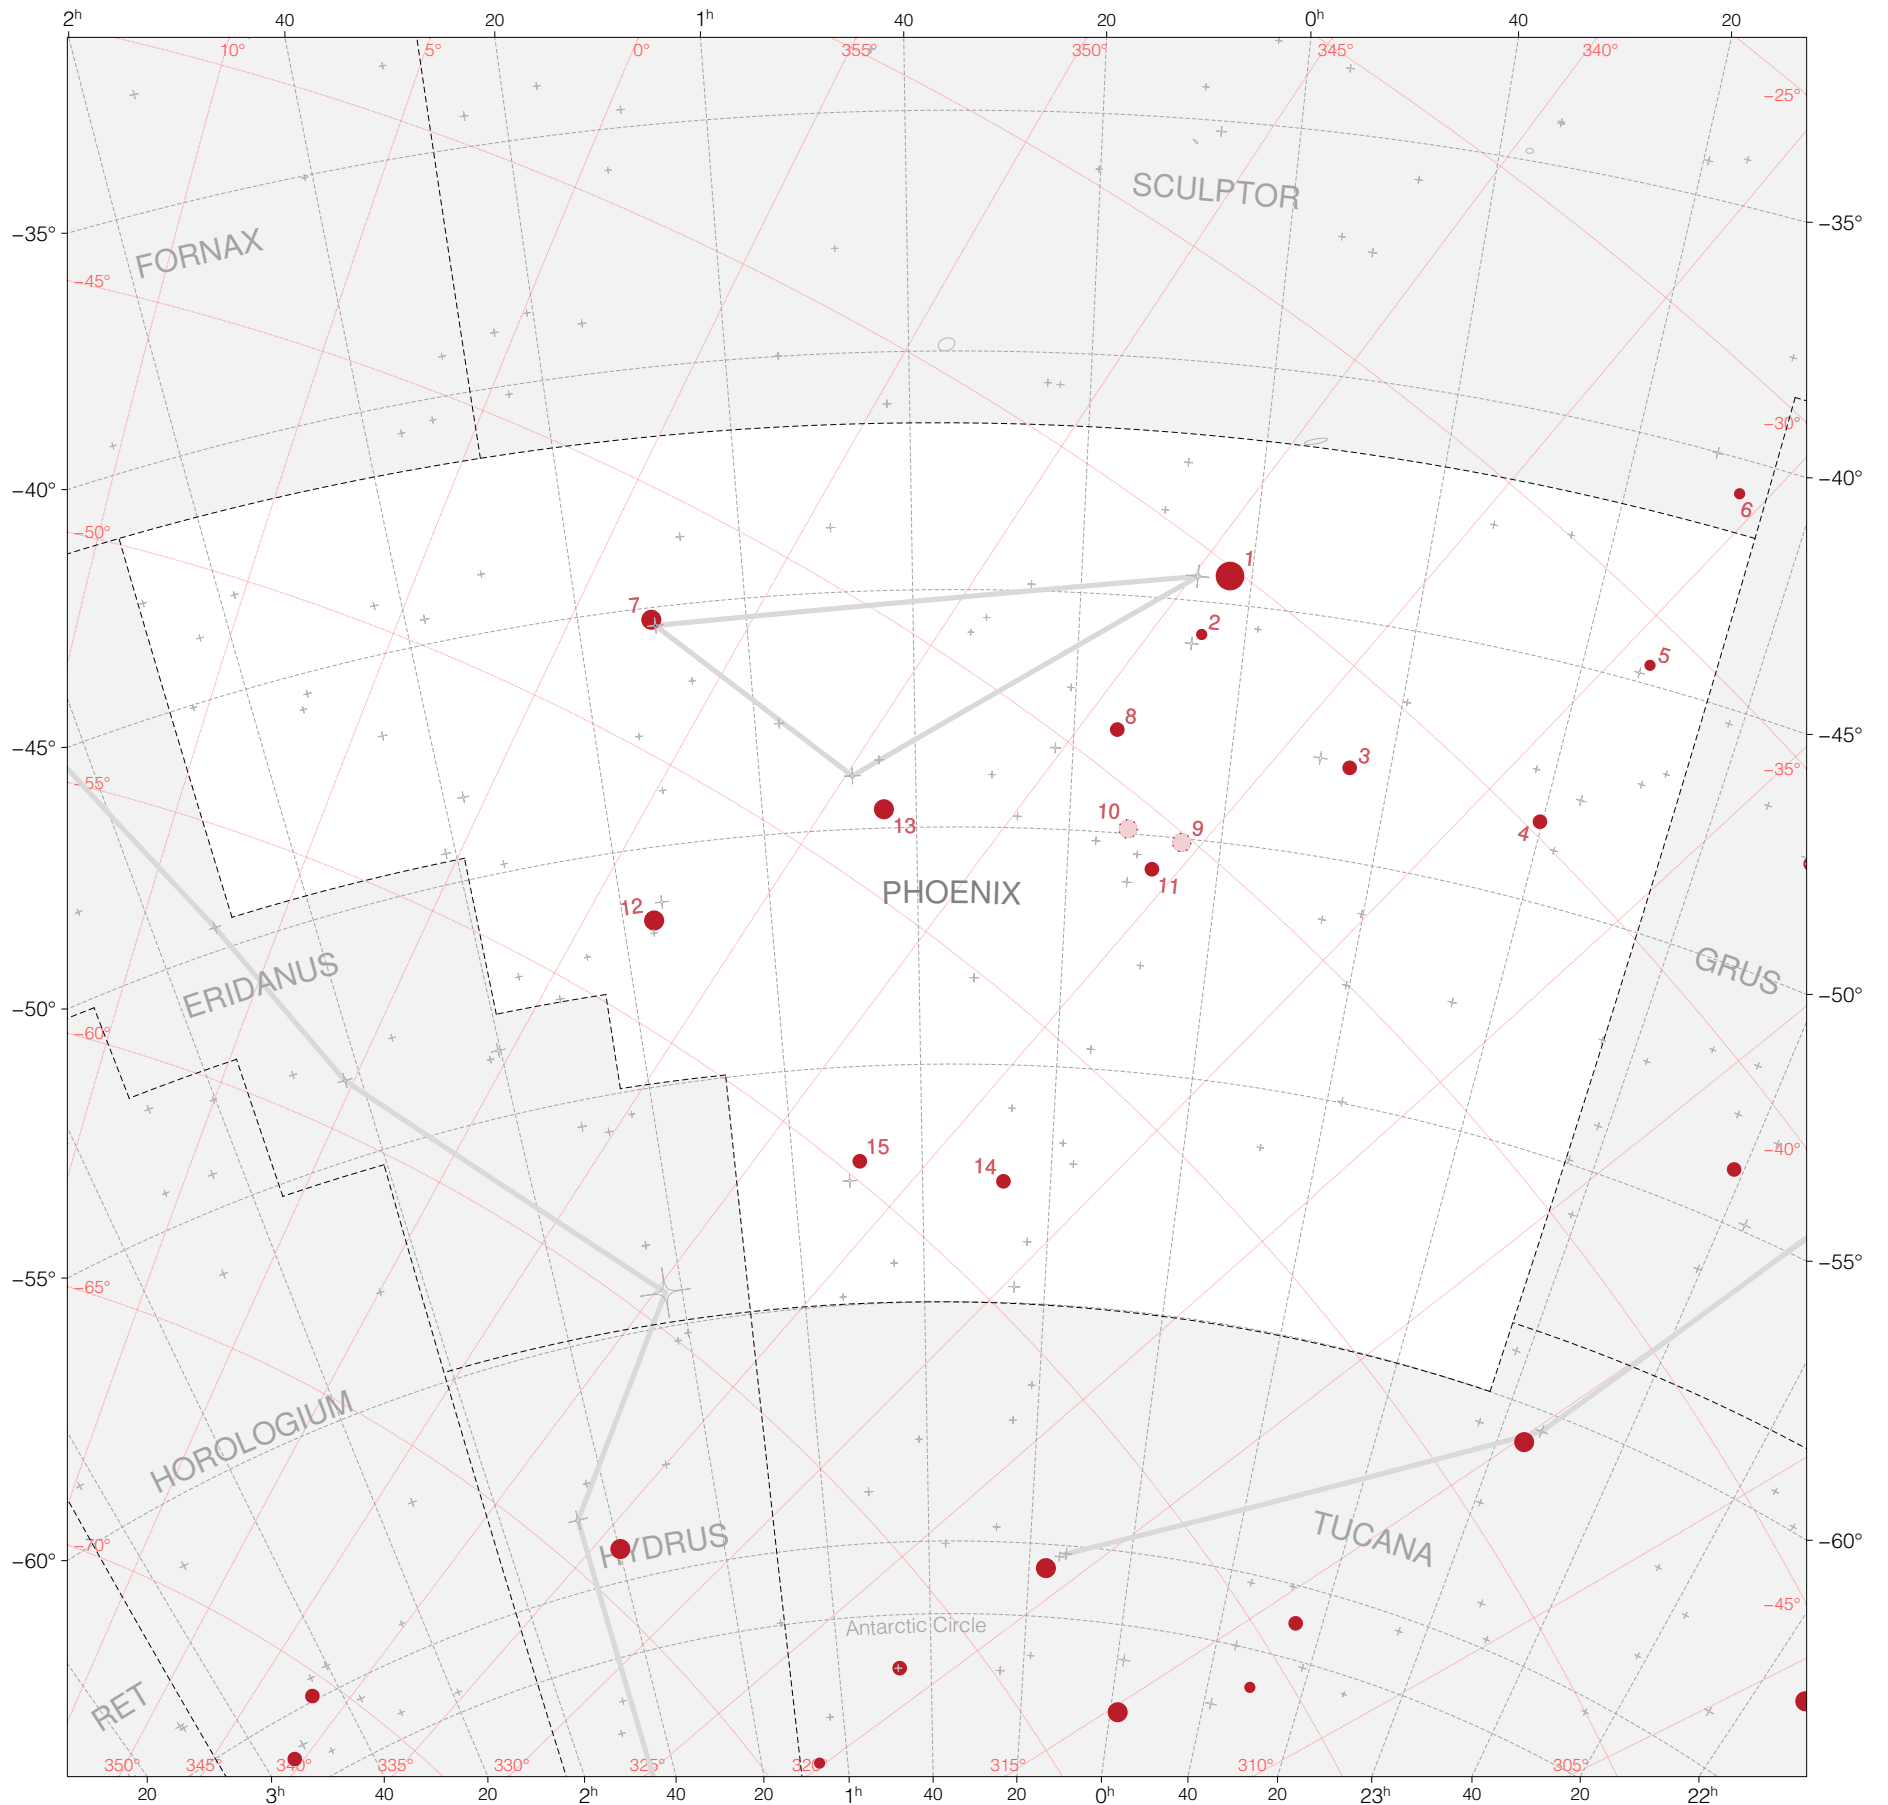

Kepler Stars in Phoenix

Magnitudes:  1 2 3 4 5 6 7

Versions:  K 2 3

Scale at center:  0° 2° 4°