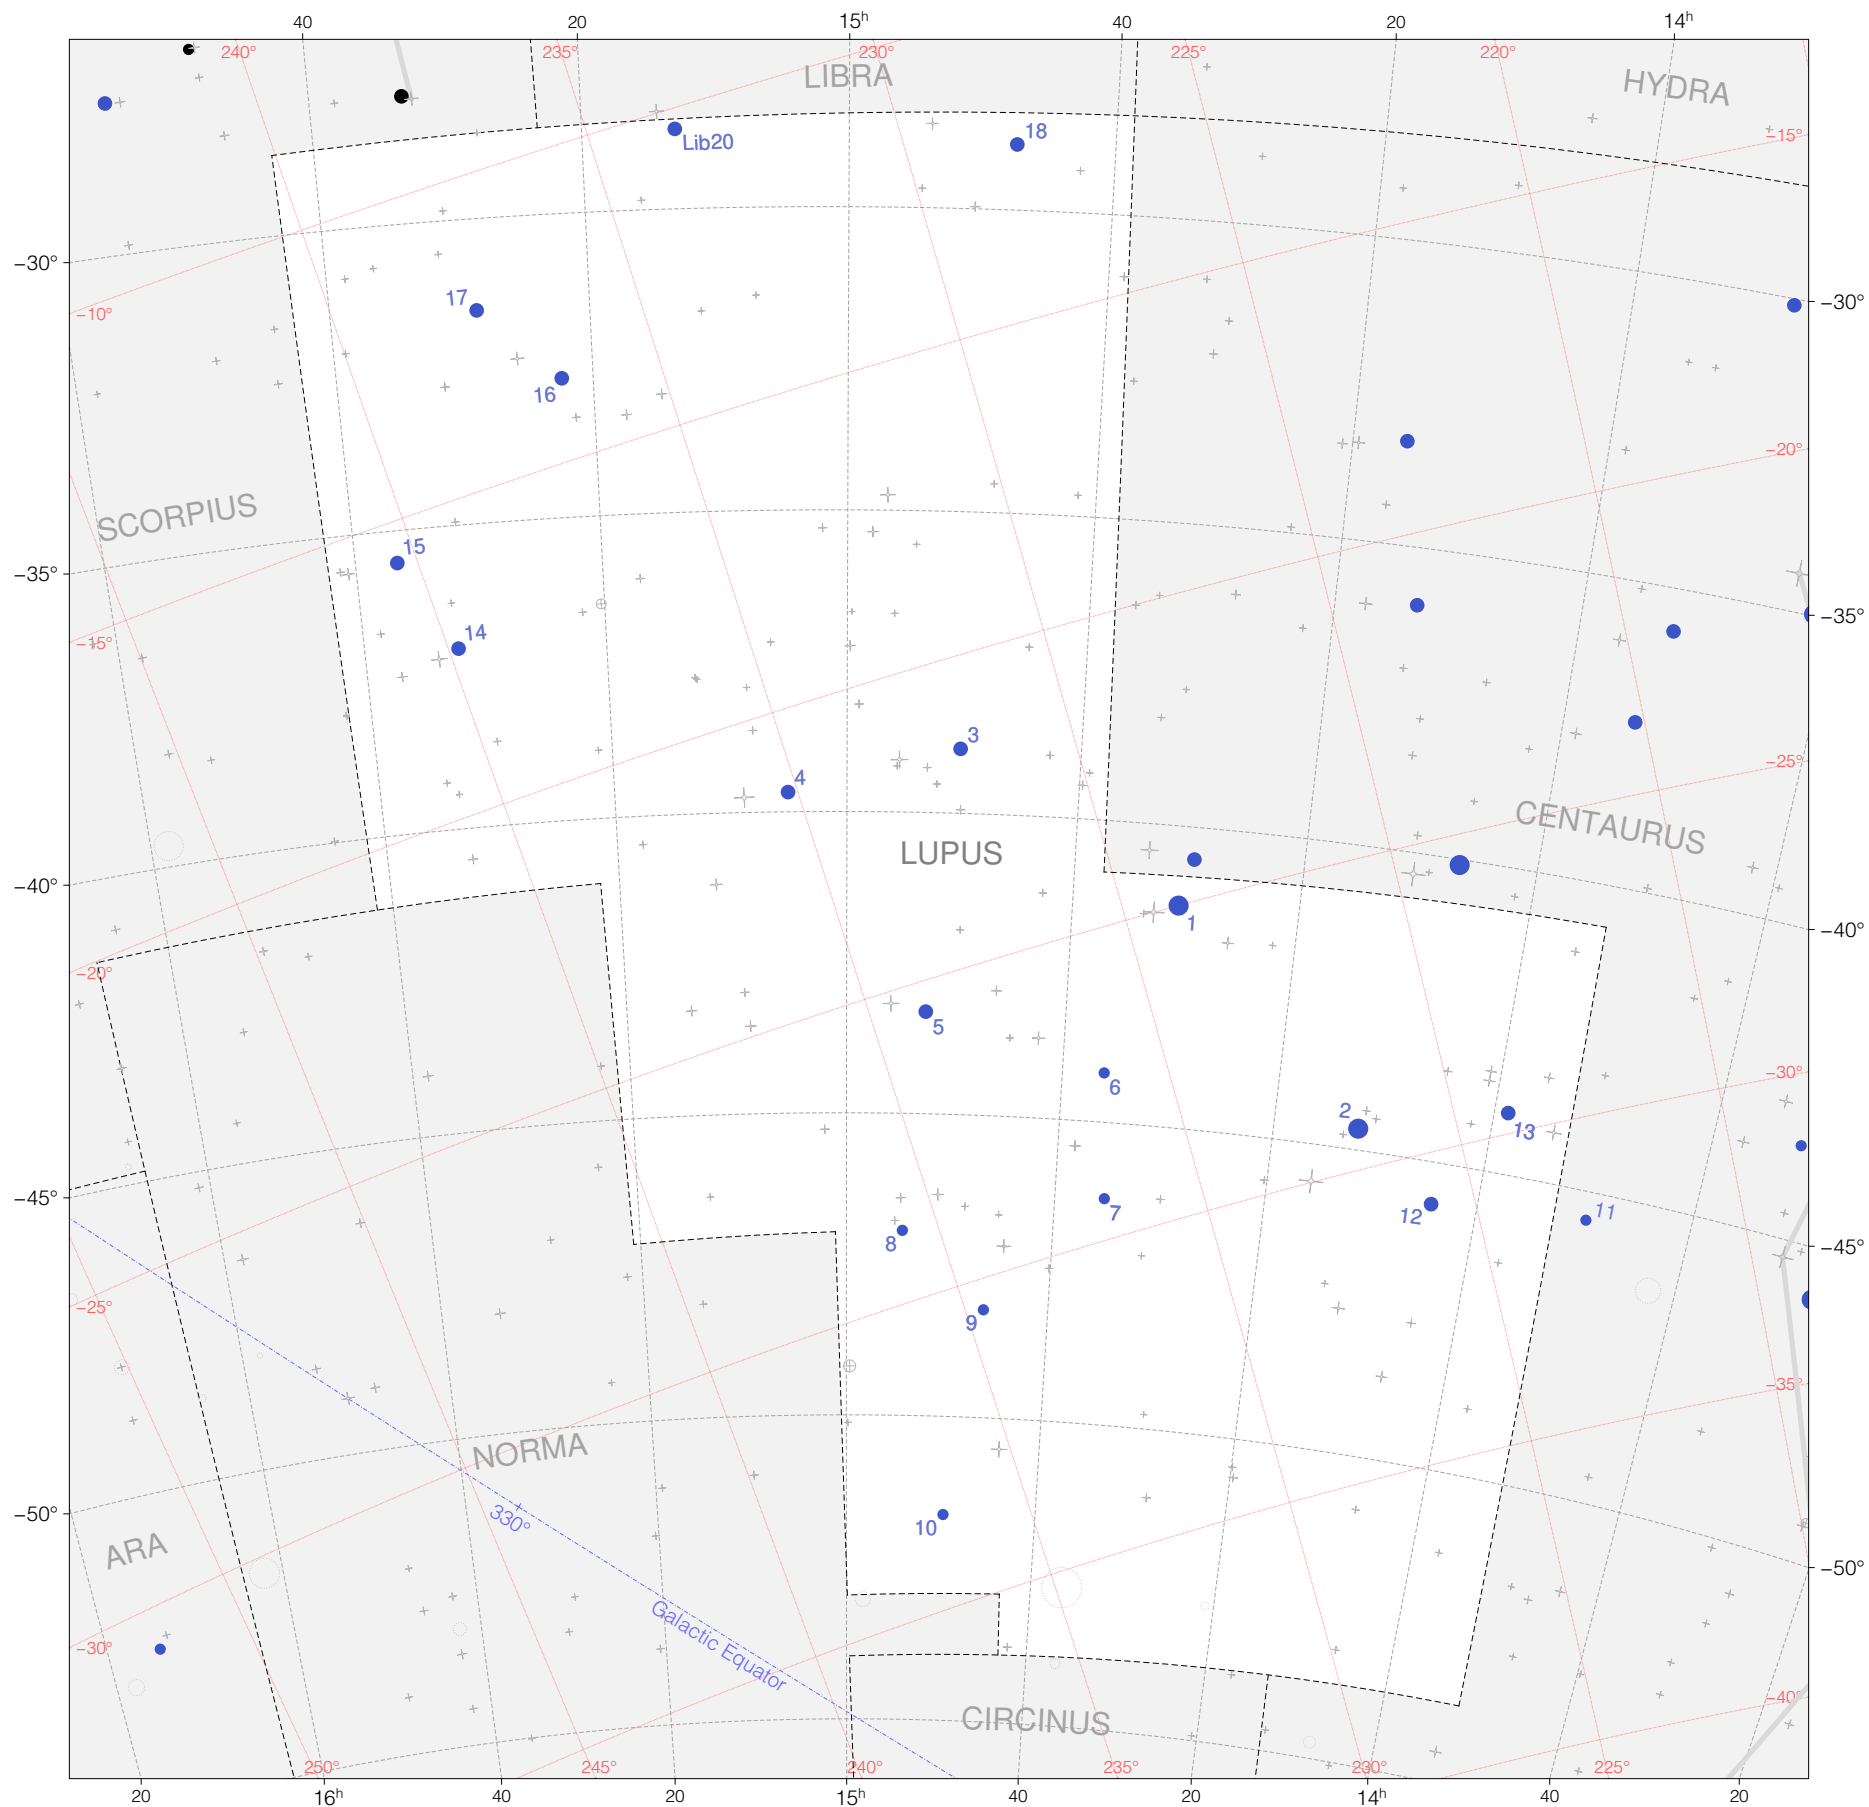

Kepler Stars in Lupus

Magnitudes:  1 2 3 4 5 6 7

Versions:  K 2 3

Scale at center:  0° 2° 4°