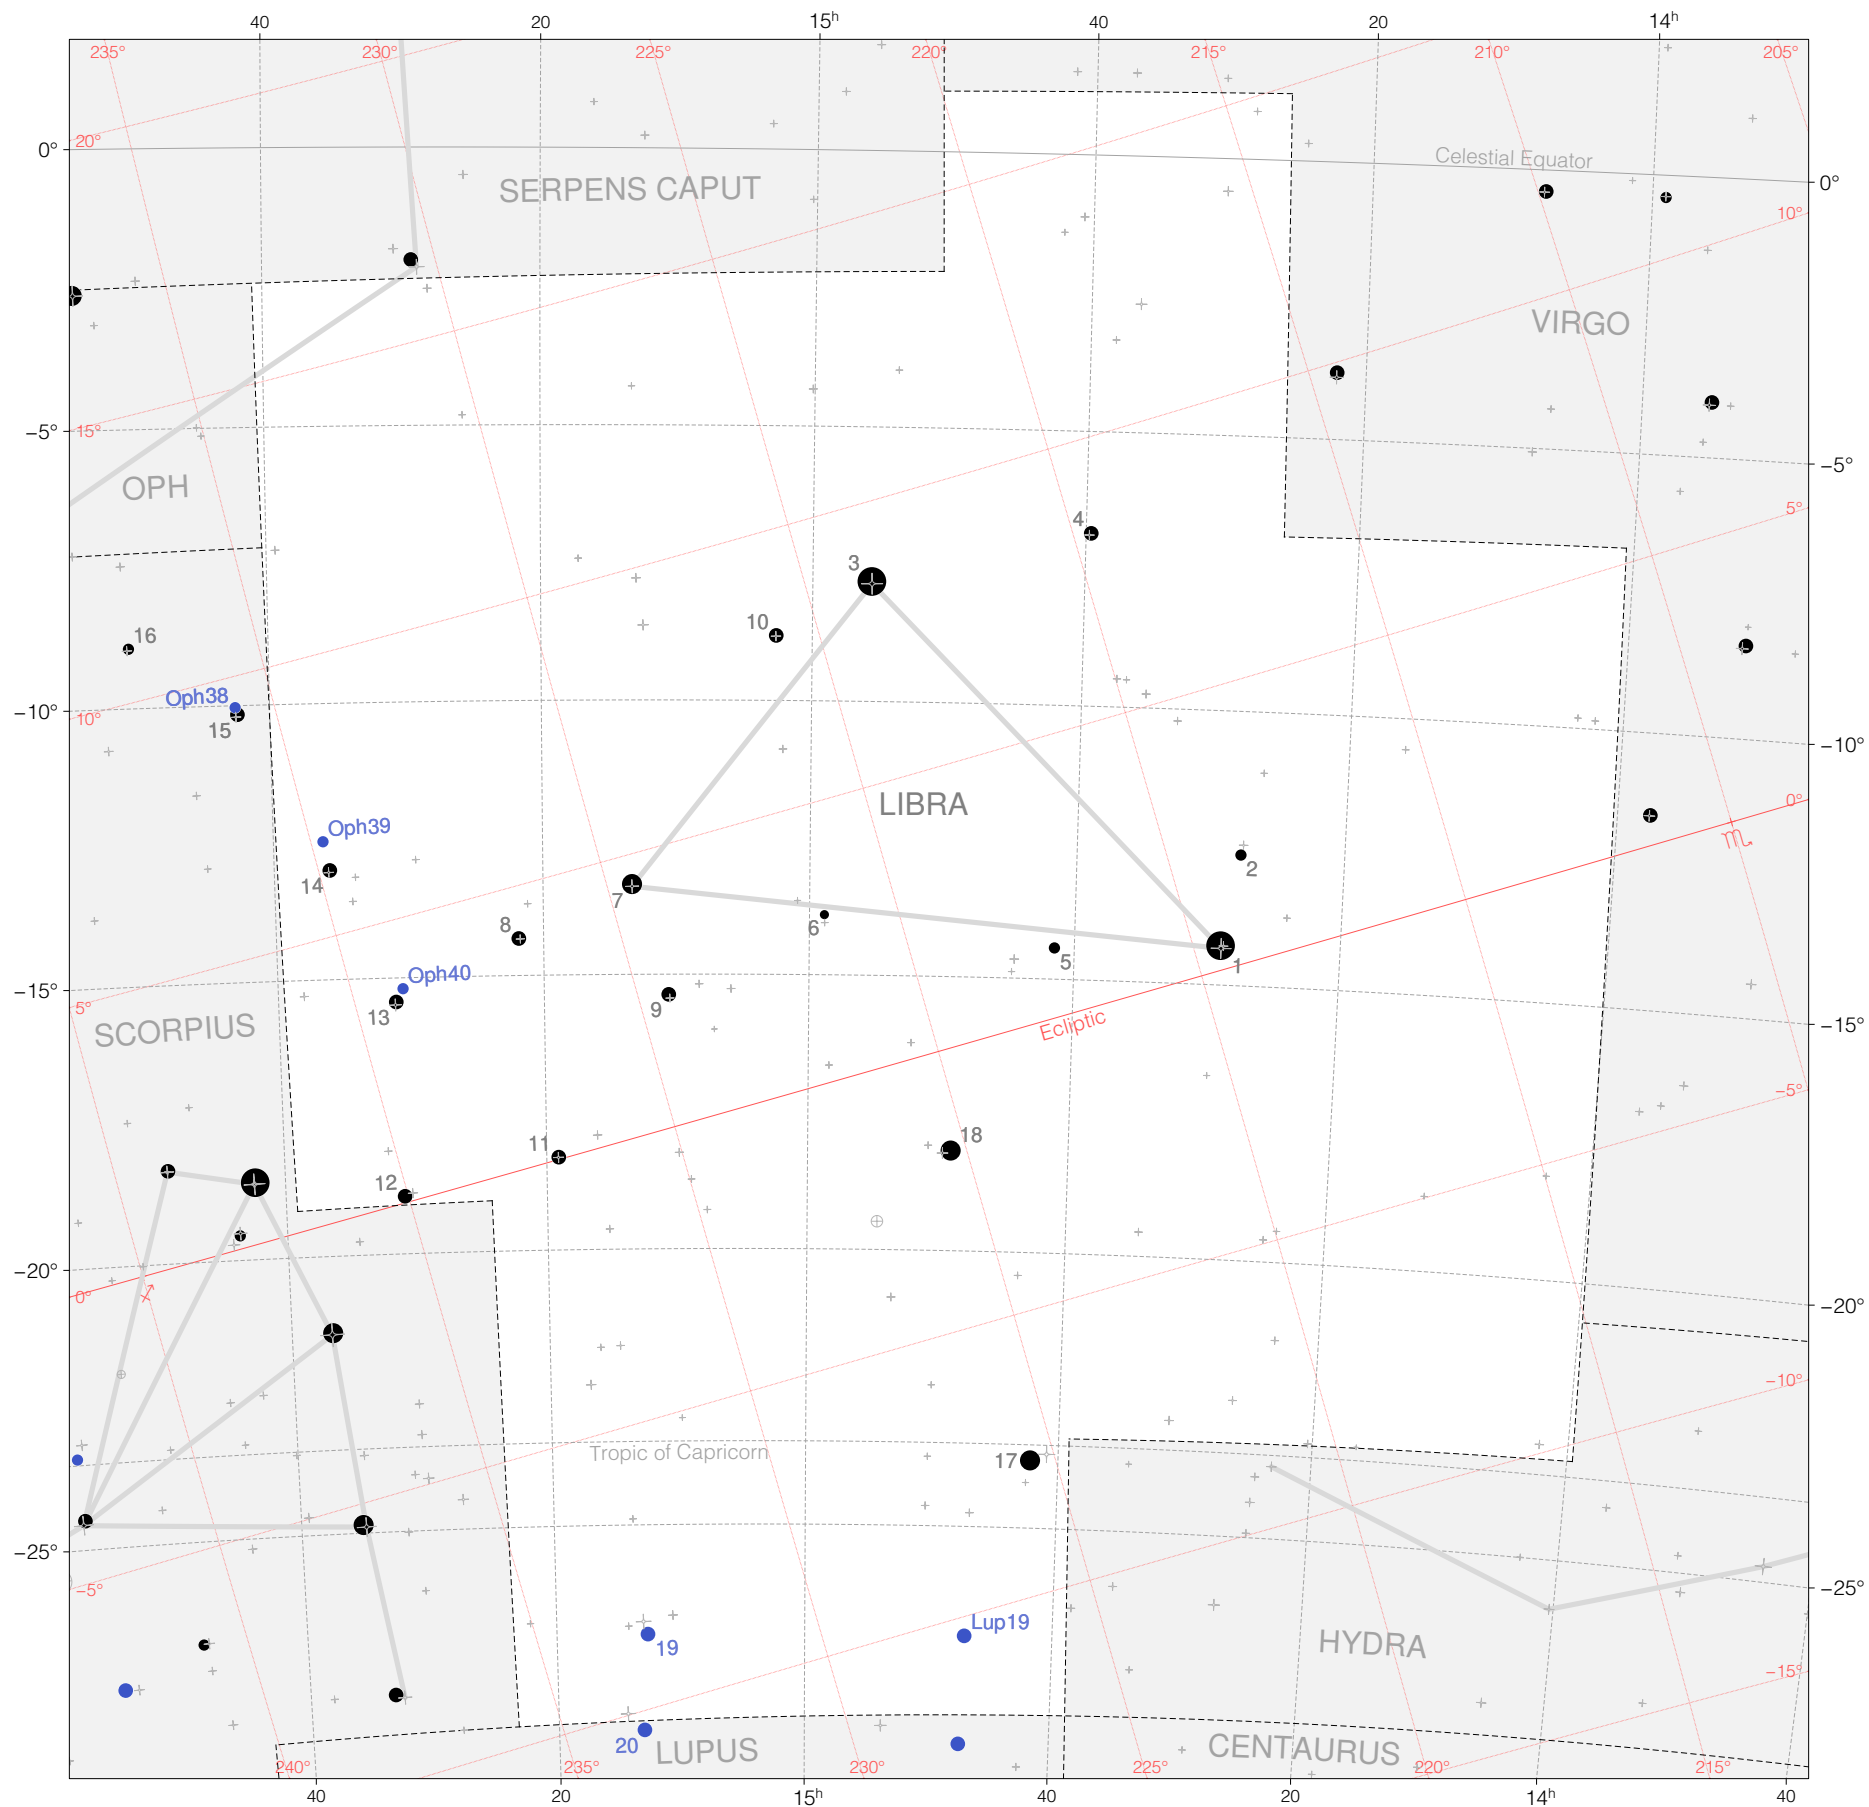

Kepler Stars in Libra

Magnitudes: 1 2 3 4 5 6 7

Versions: K 2 3

Scale at center: 0° 2° 4°