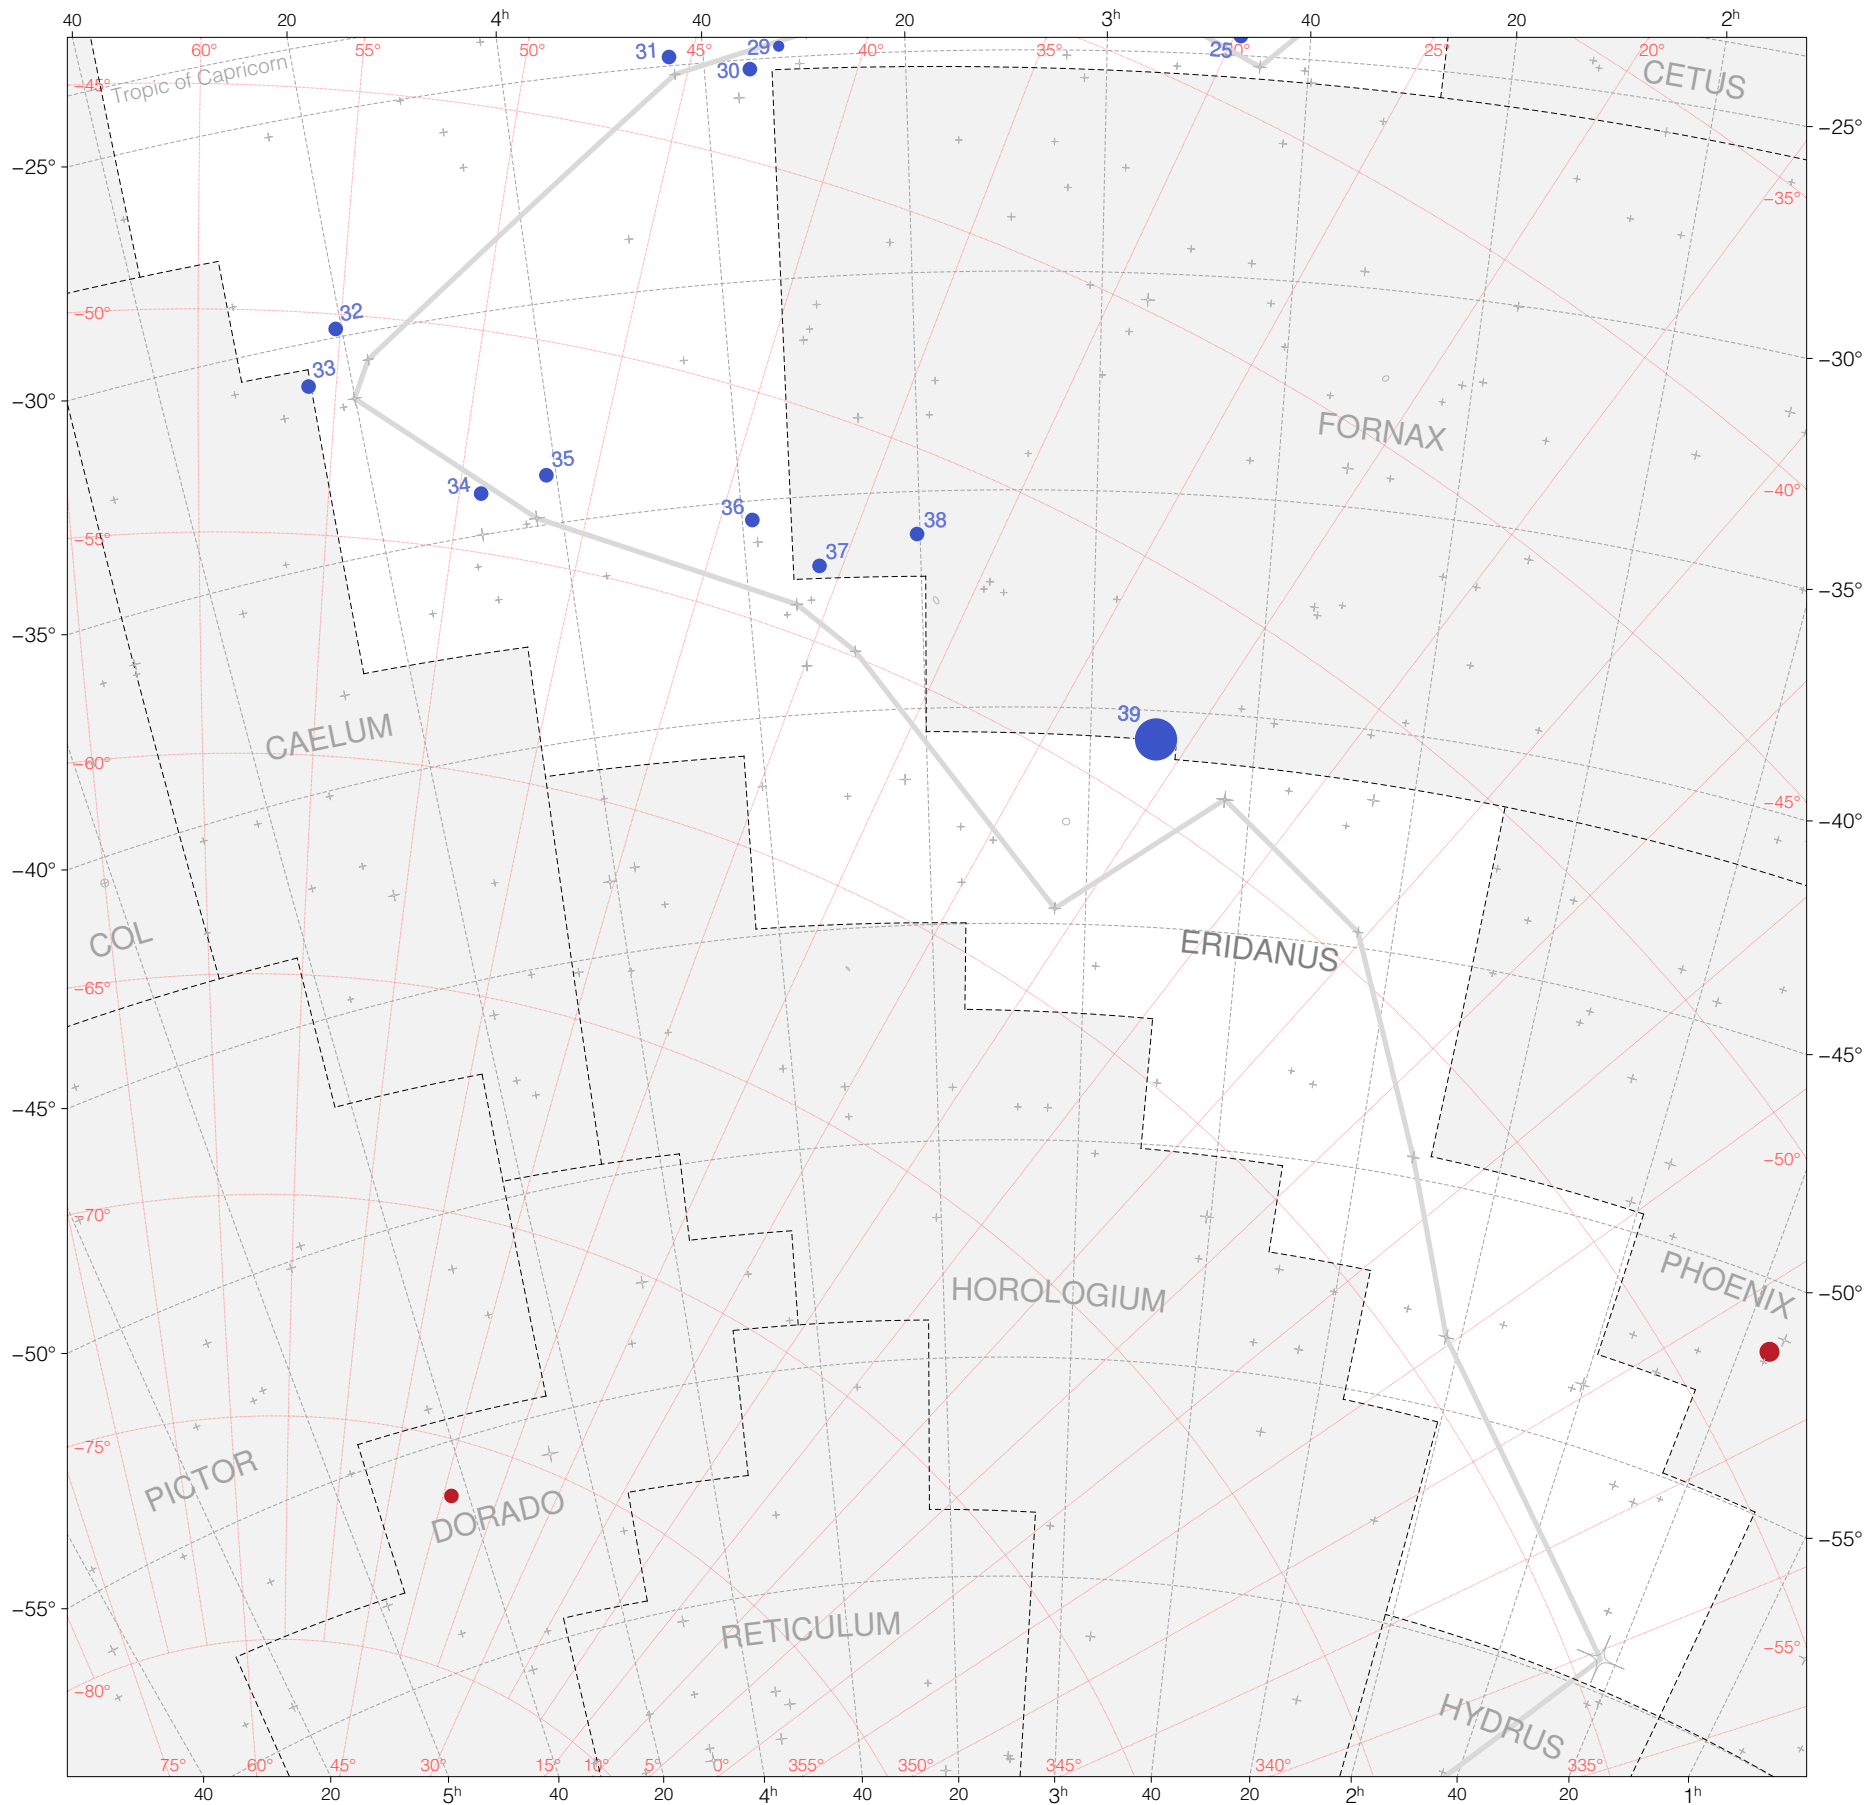

Kepler Stars in Eridanus (south)

Magnitudes: 1 2 3 4 5 6 7

Versions: K 2 3

Scale at center: 0° 2° 4°