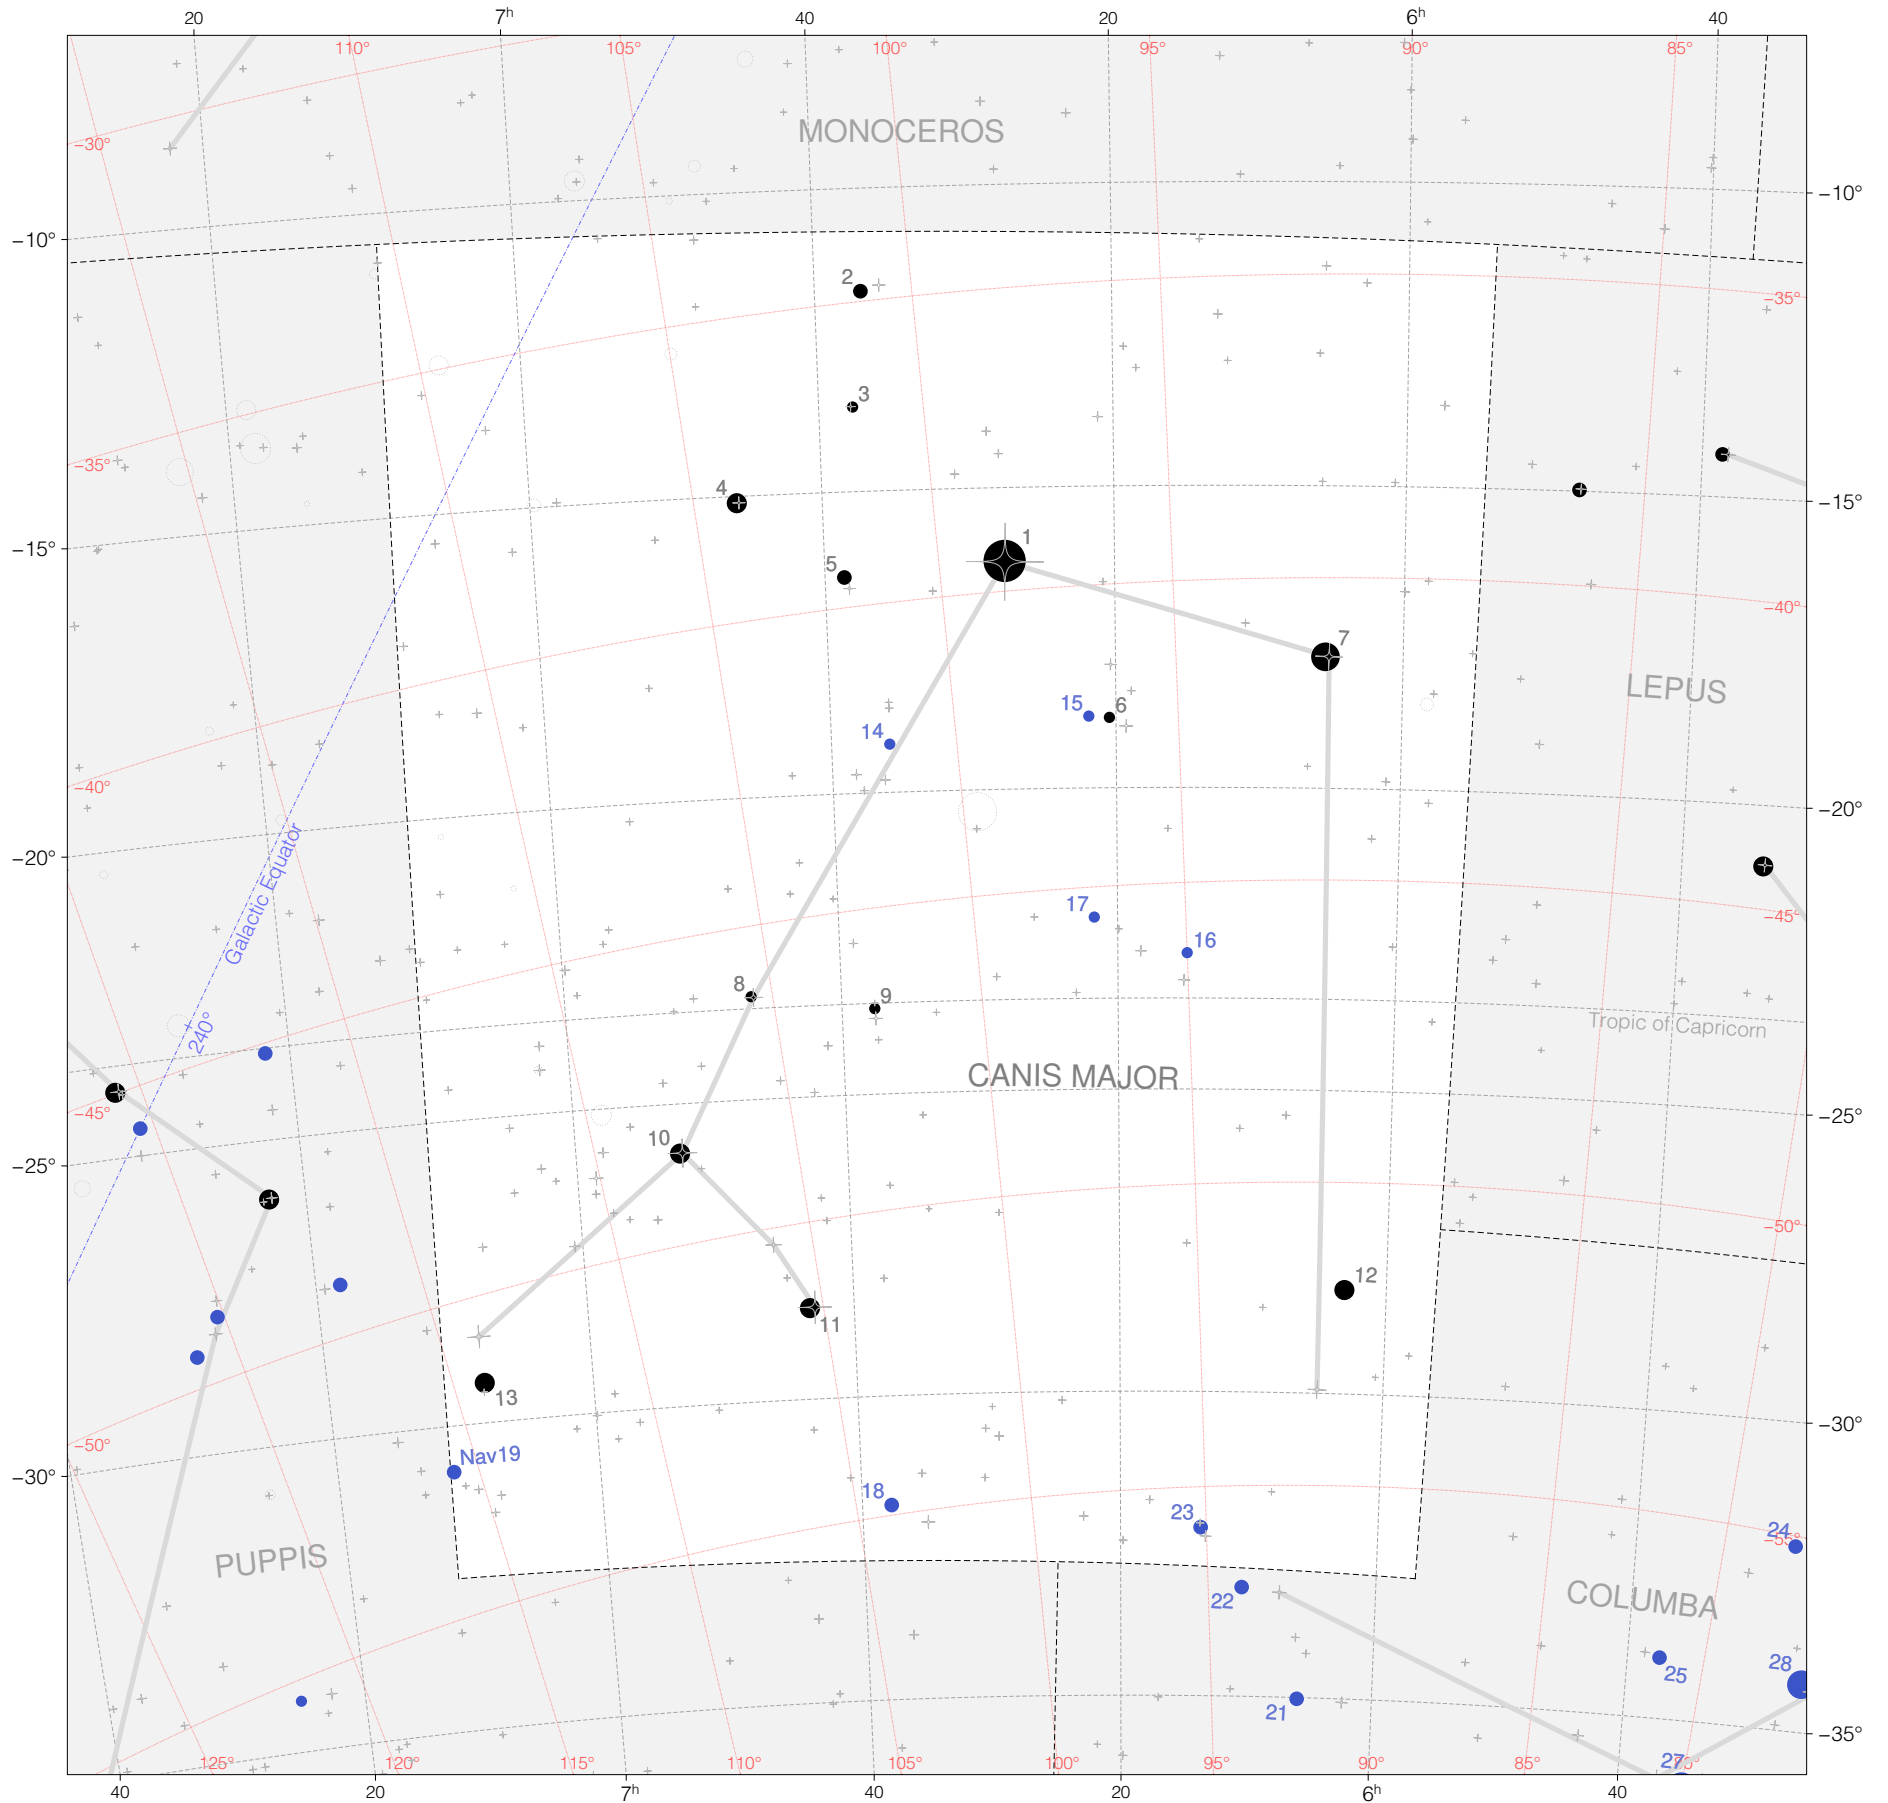

# Kepler Stars in Canis Major

Magnitudes: 1 2 3 4 5 6 7

Versions: K 2 3

Scale at center: 0° 2° 4°