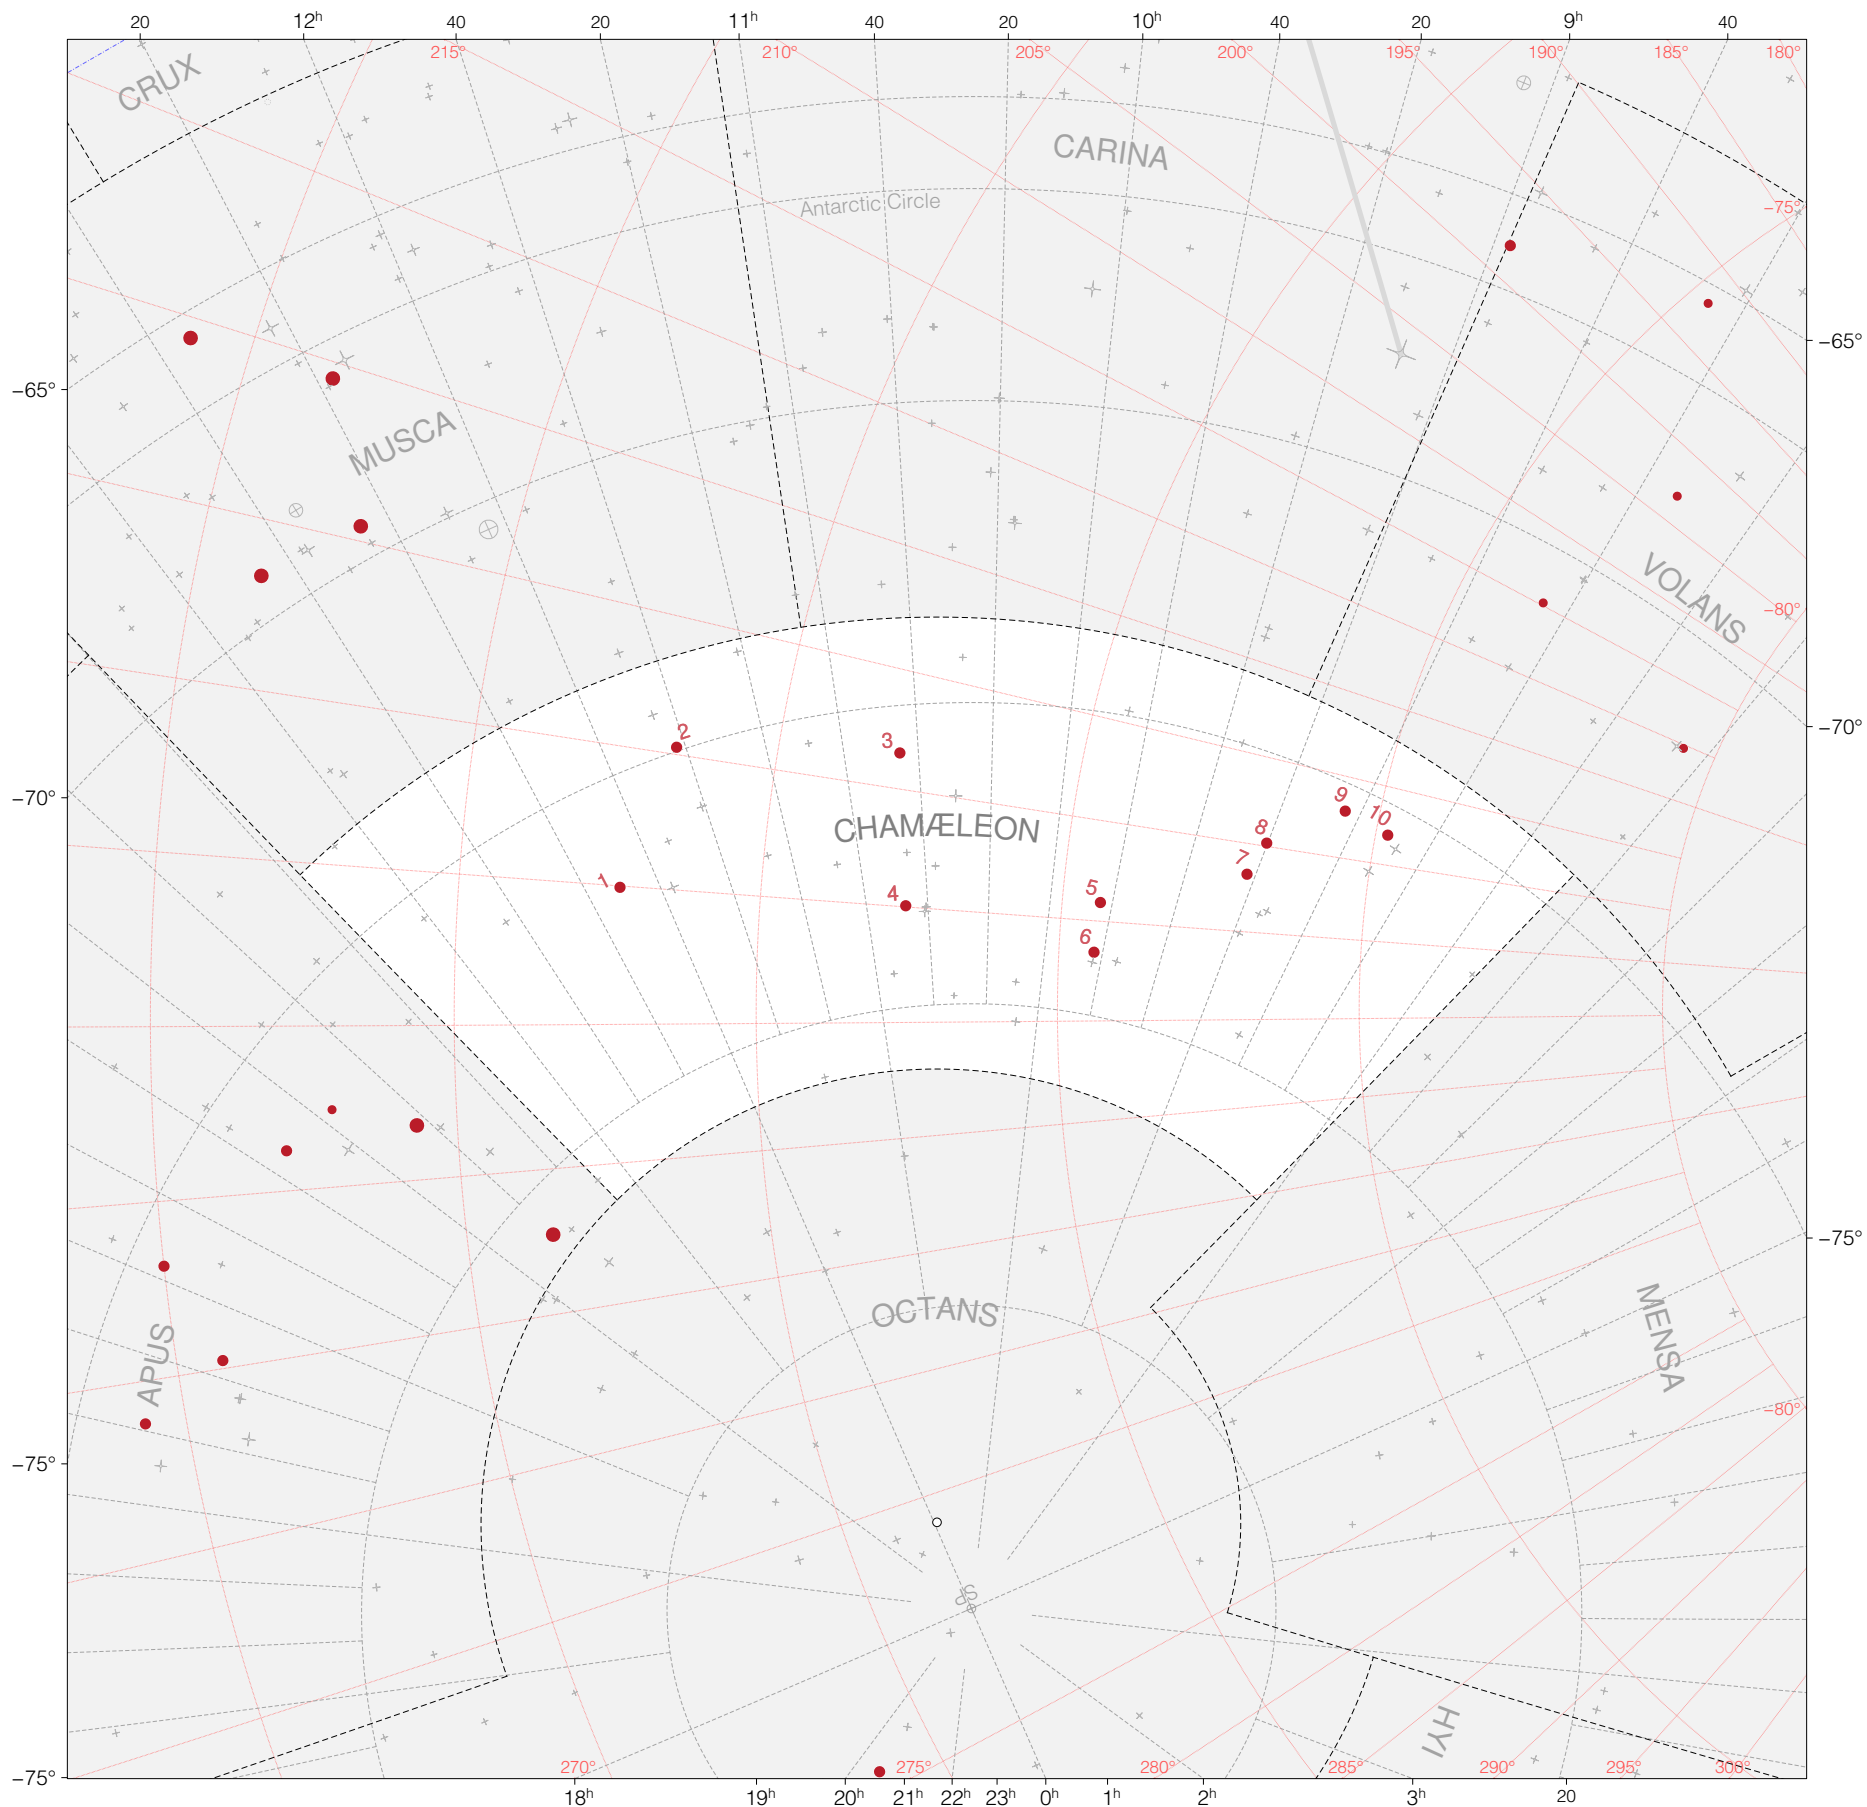

Kepler Stars in Chamæleon

Magnitudes: 1 2 3 4 5 6 7

Versions: K 2 3

Scale at center: 0° 2° 4°