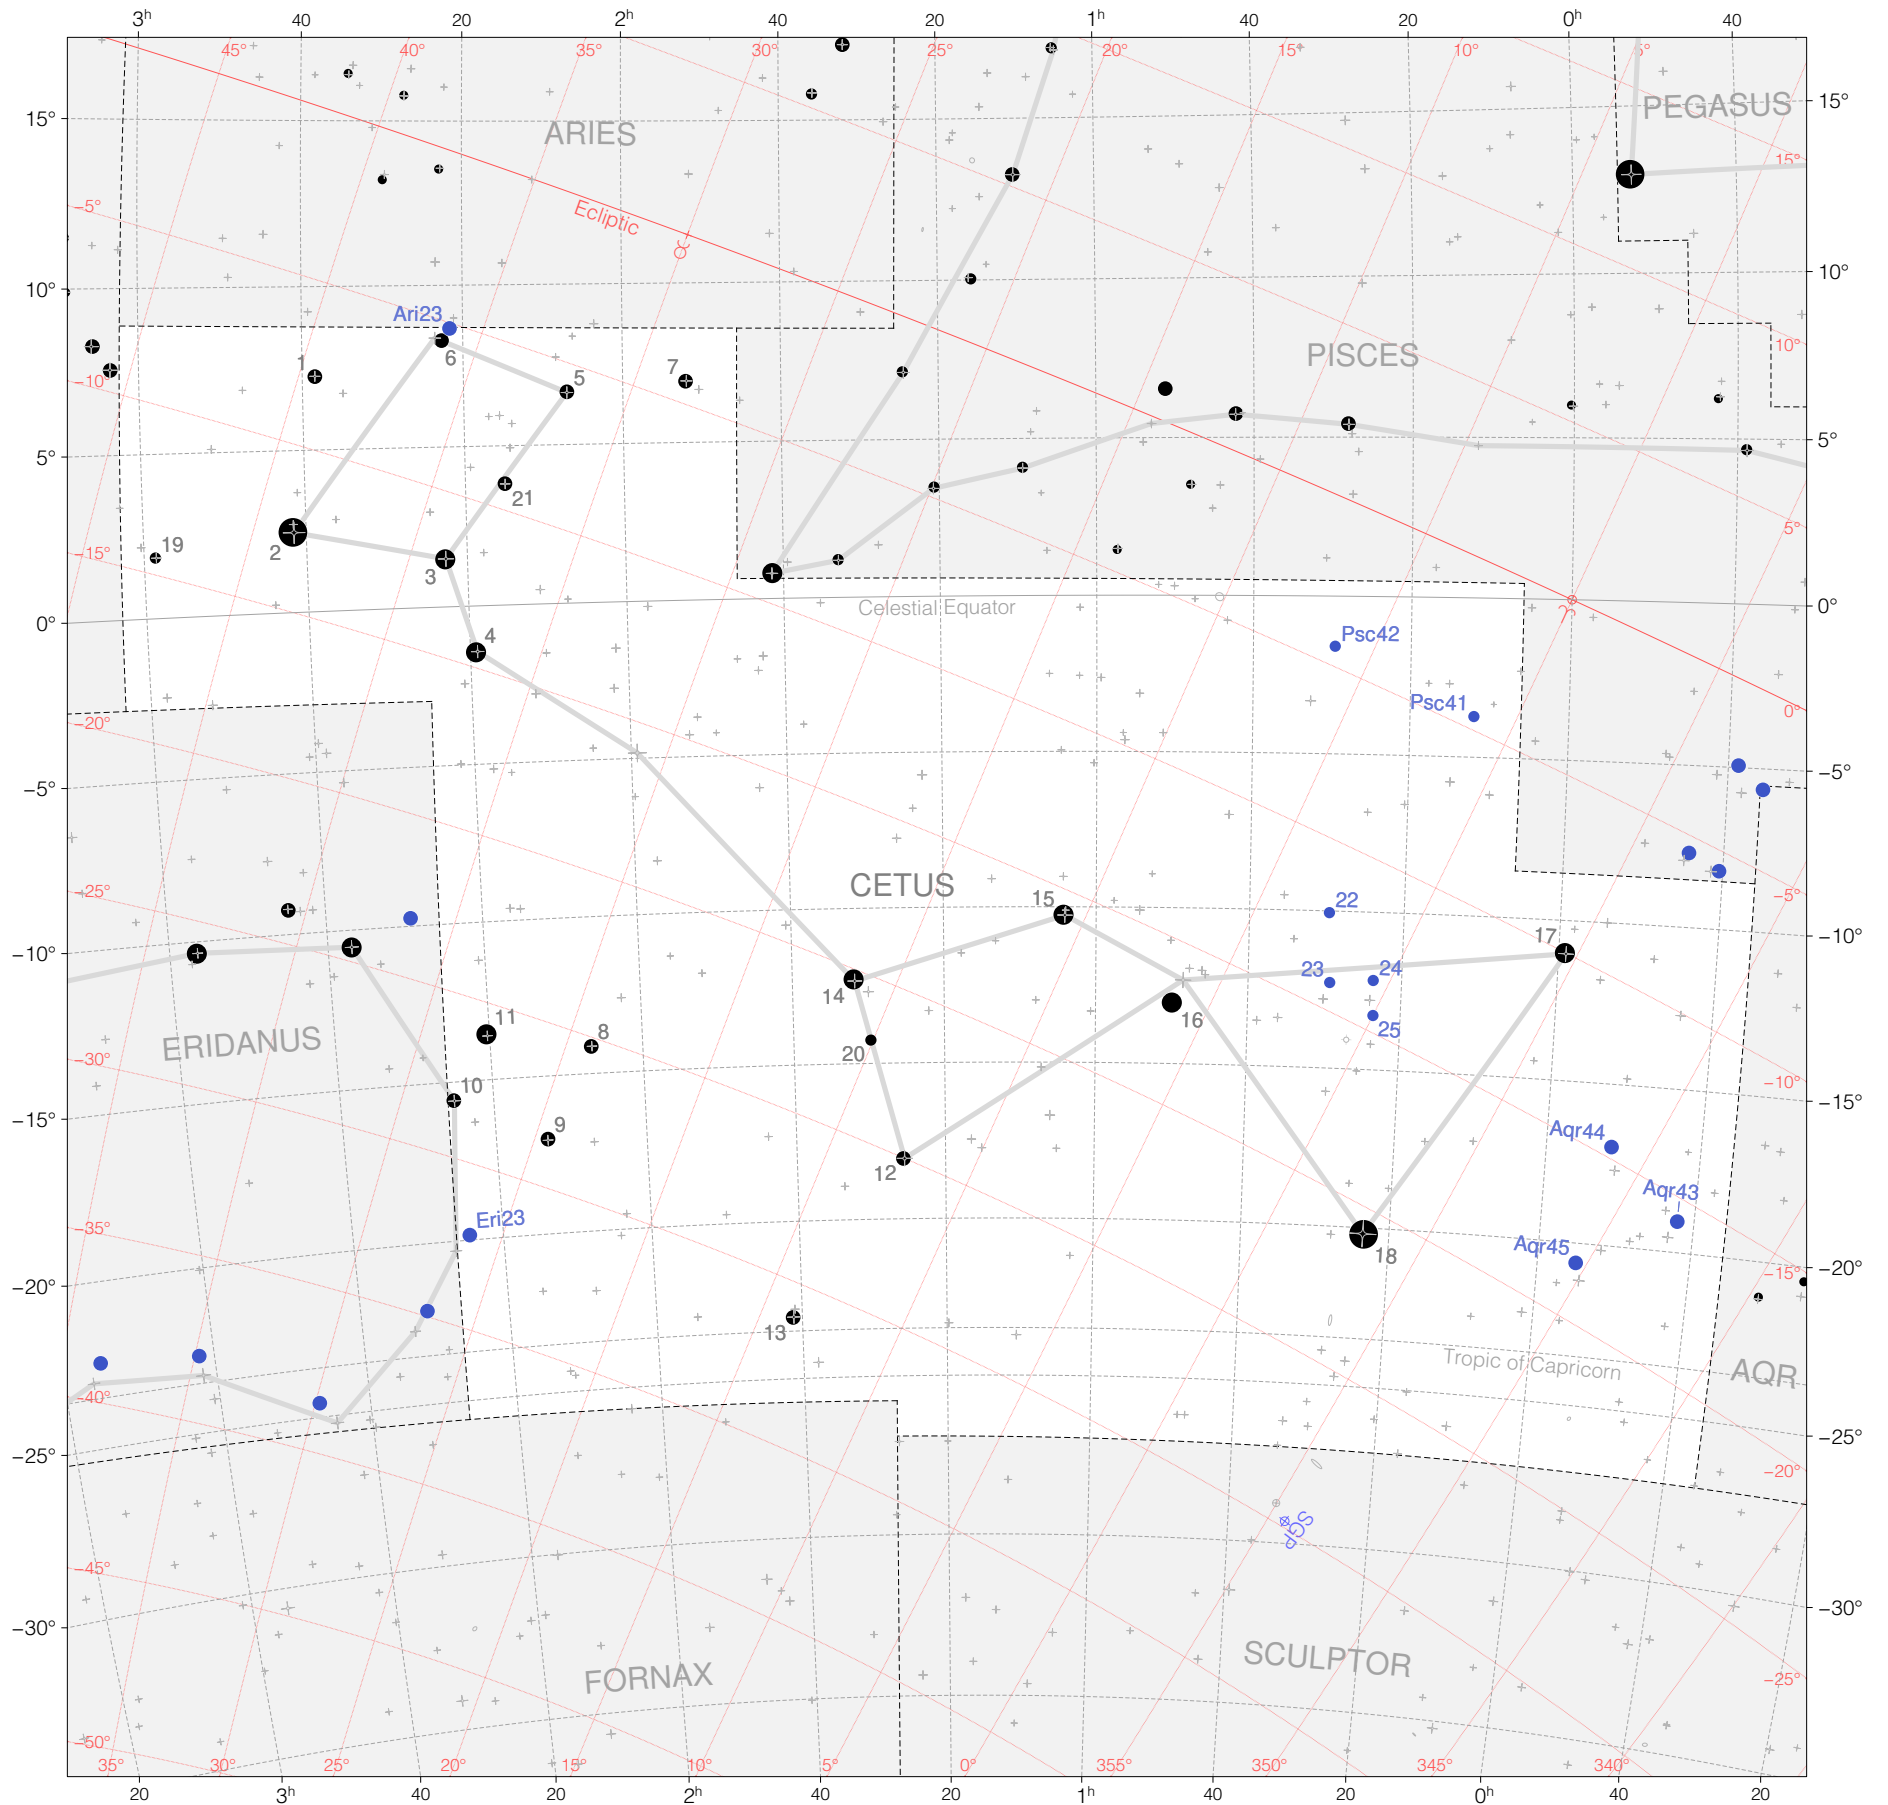

Kepler Stars in Cetus

Magnitudes: 1 2 3 4 5 6 7

Versions: K 2 3

Scale at center: 0° 2° 4°