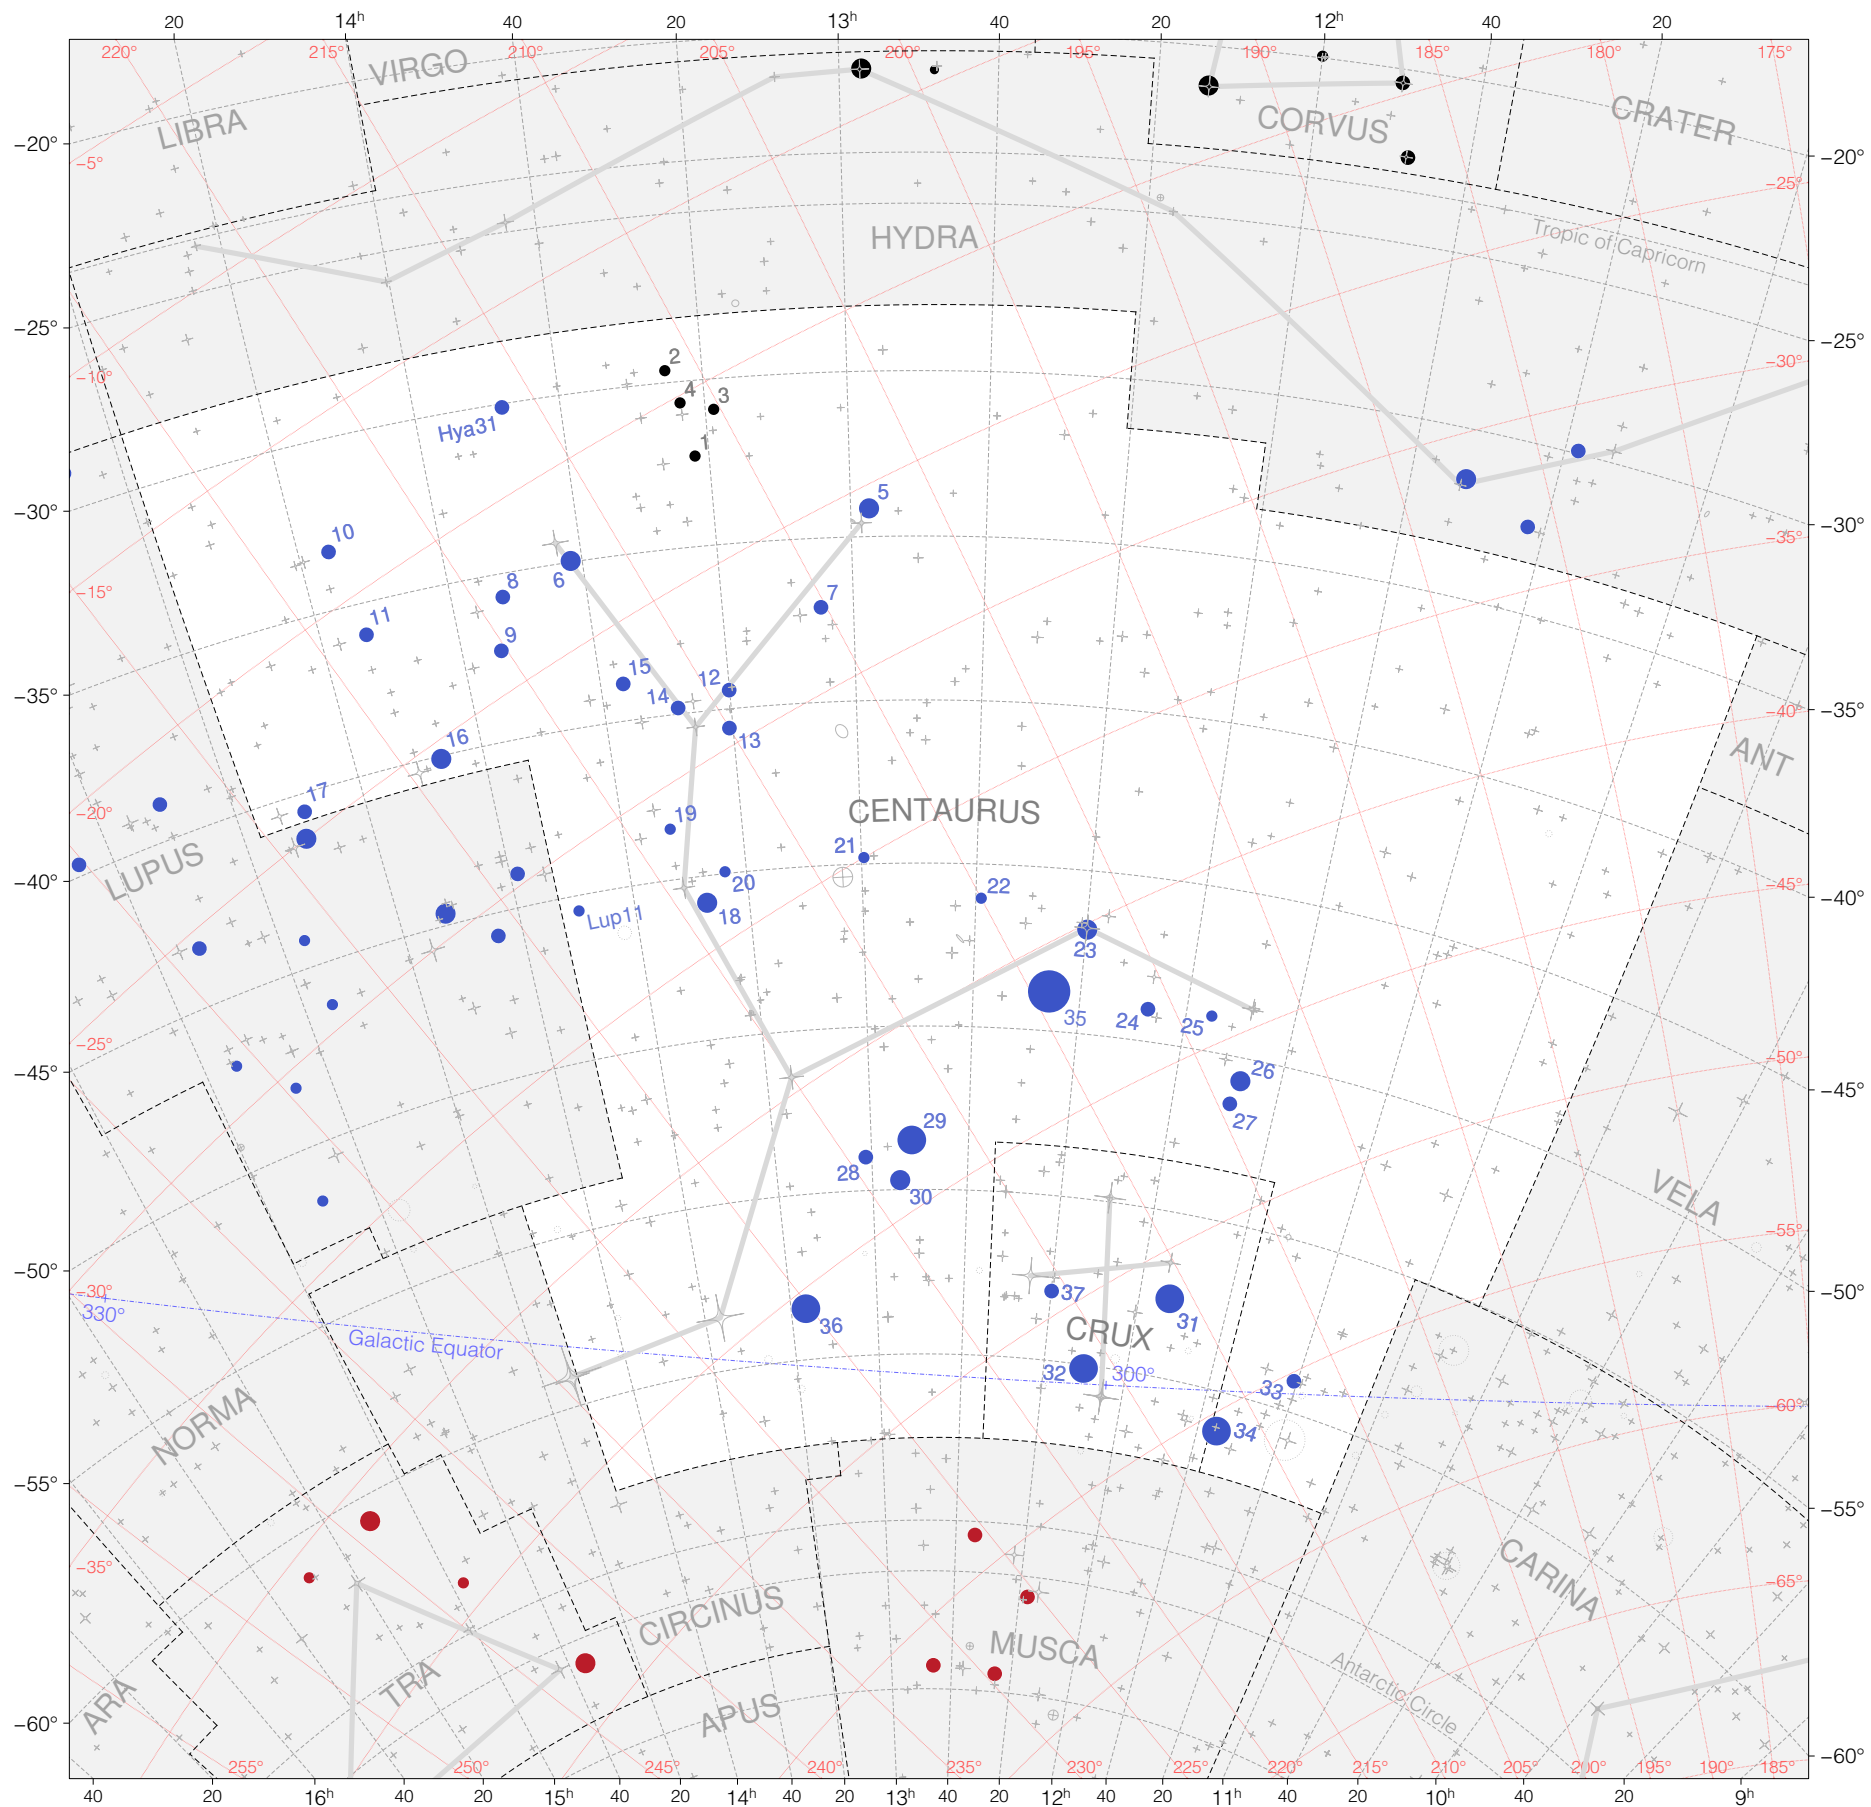

Kepler Stars in Centaurus

Magnitudes:  1 2 3 4 5 6 7

Versions:  K 2 3

Scale at center:  0° 2° 4°