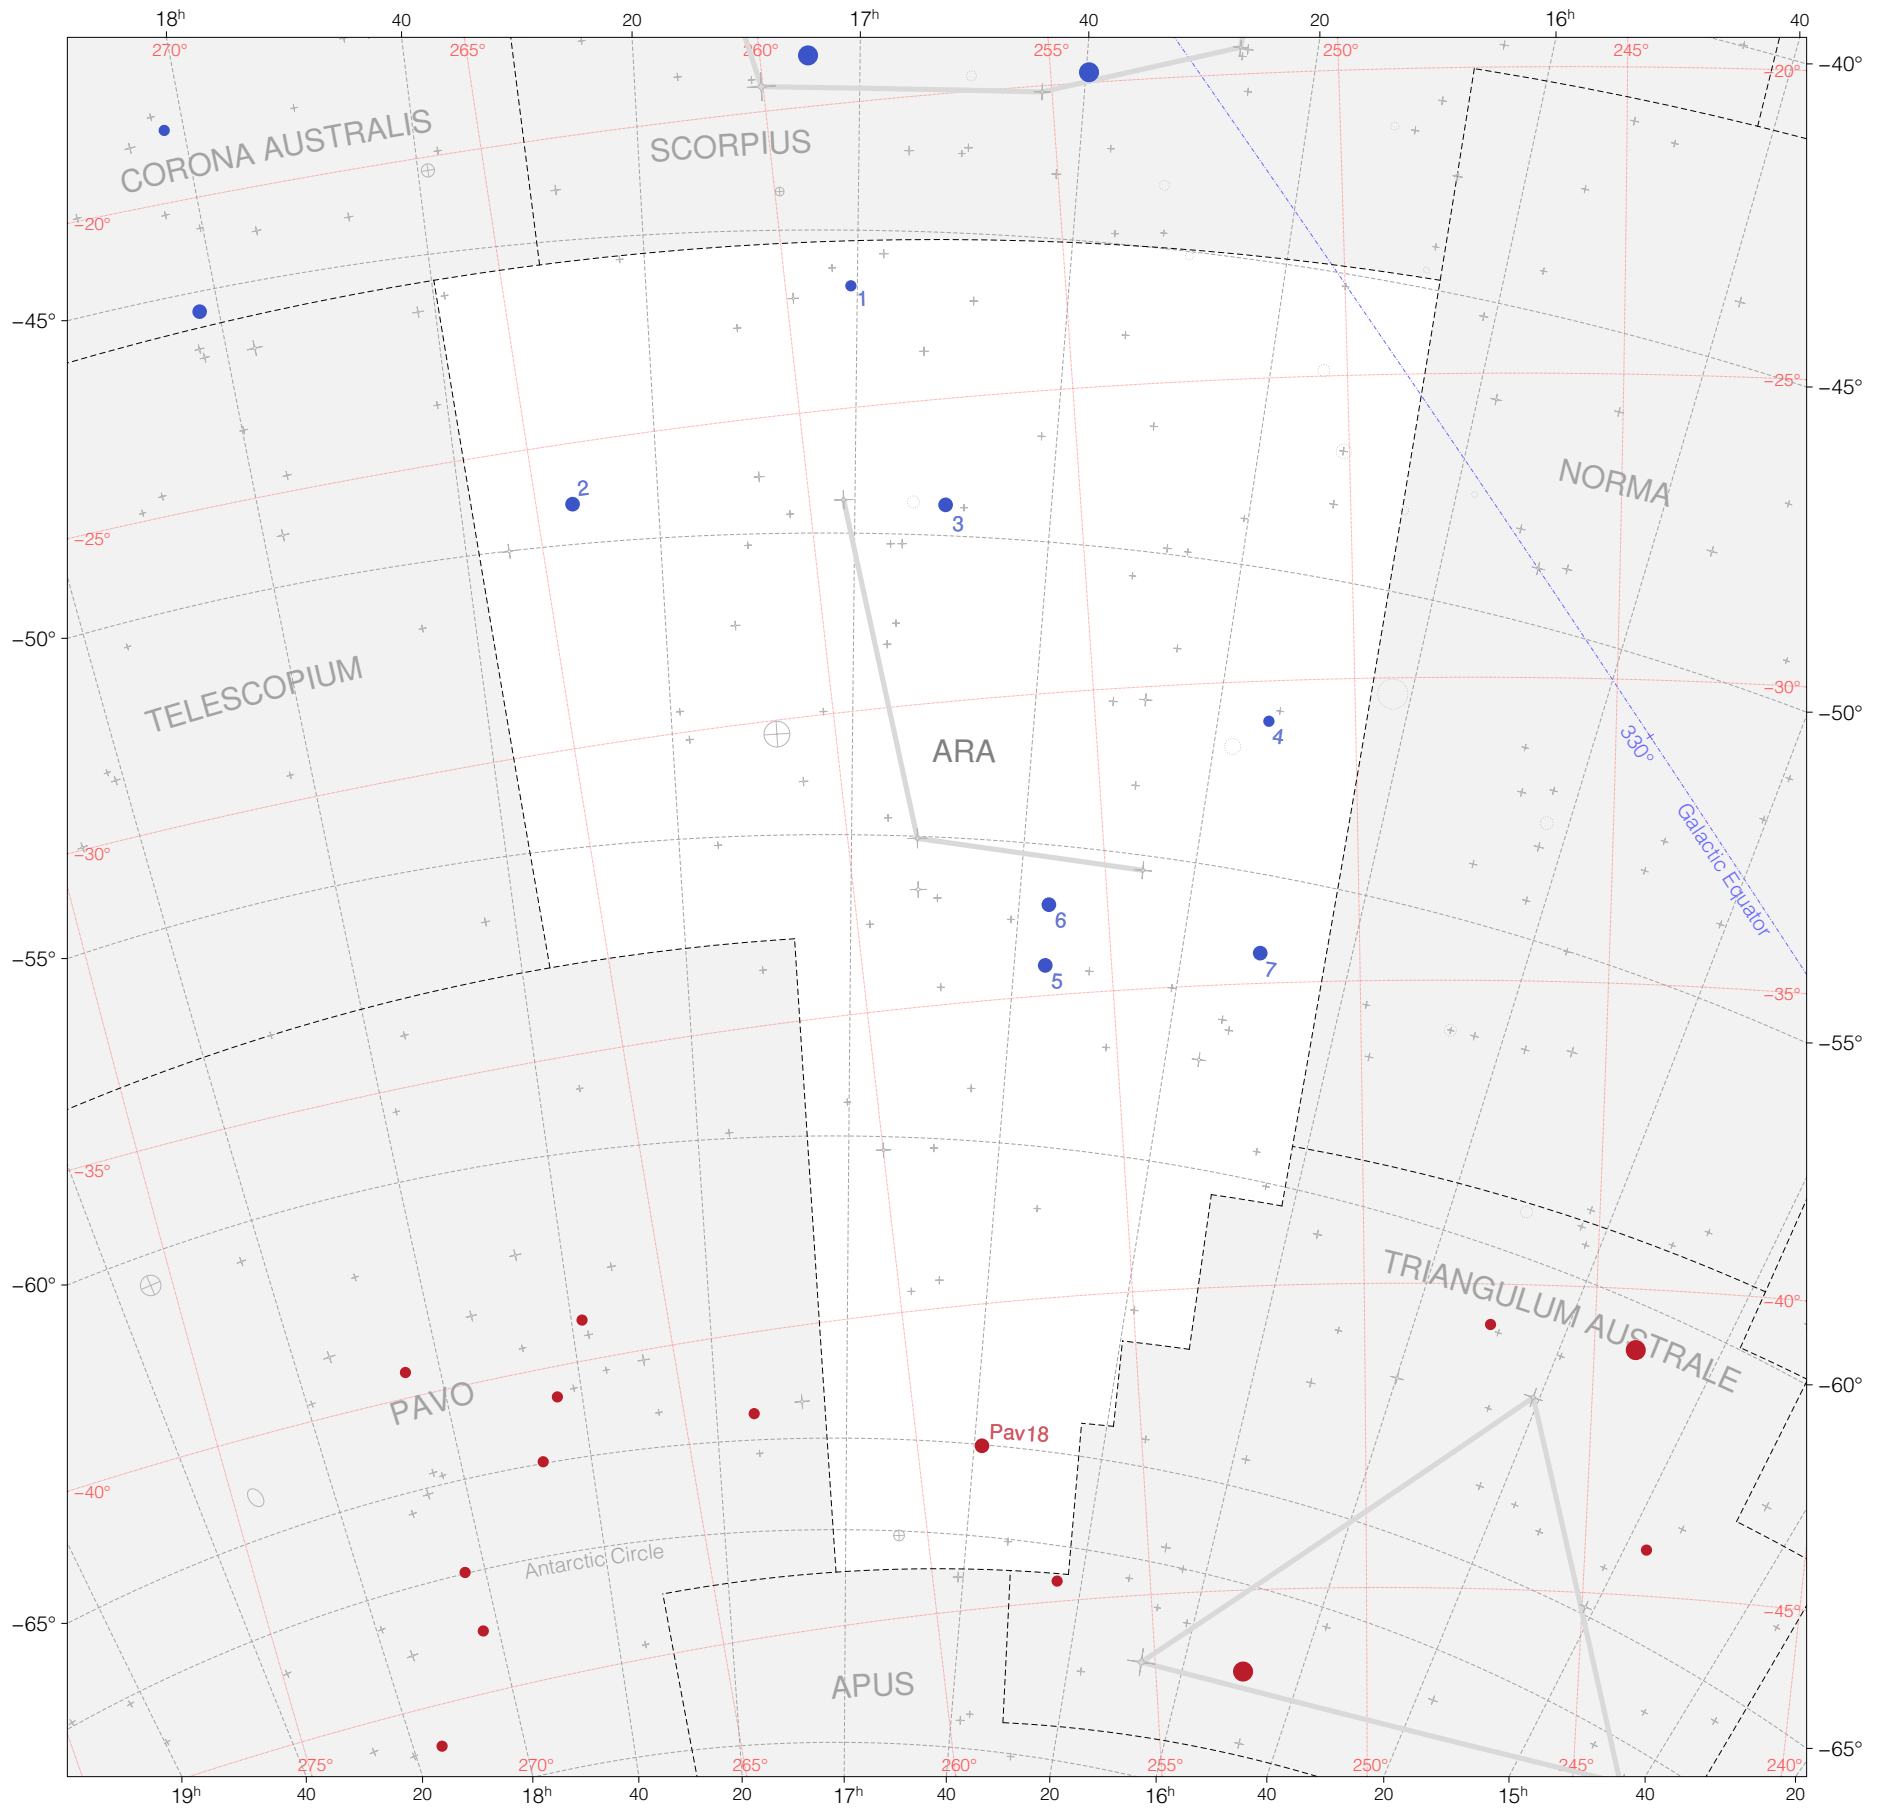

# Kepler Stars in Ara

Magnitudes:   
1 2 3 4 5 6 7

Versions:   
K 2 3

Scale at center: 0° 2° 4° 