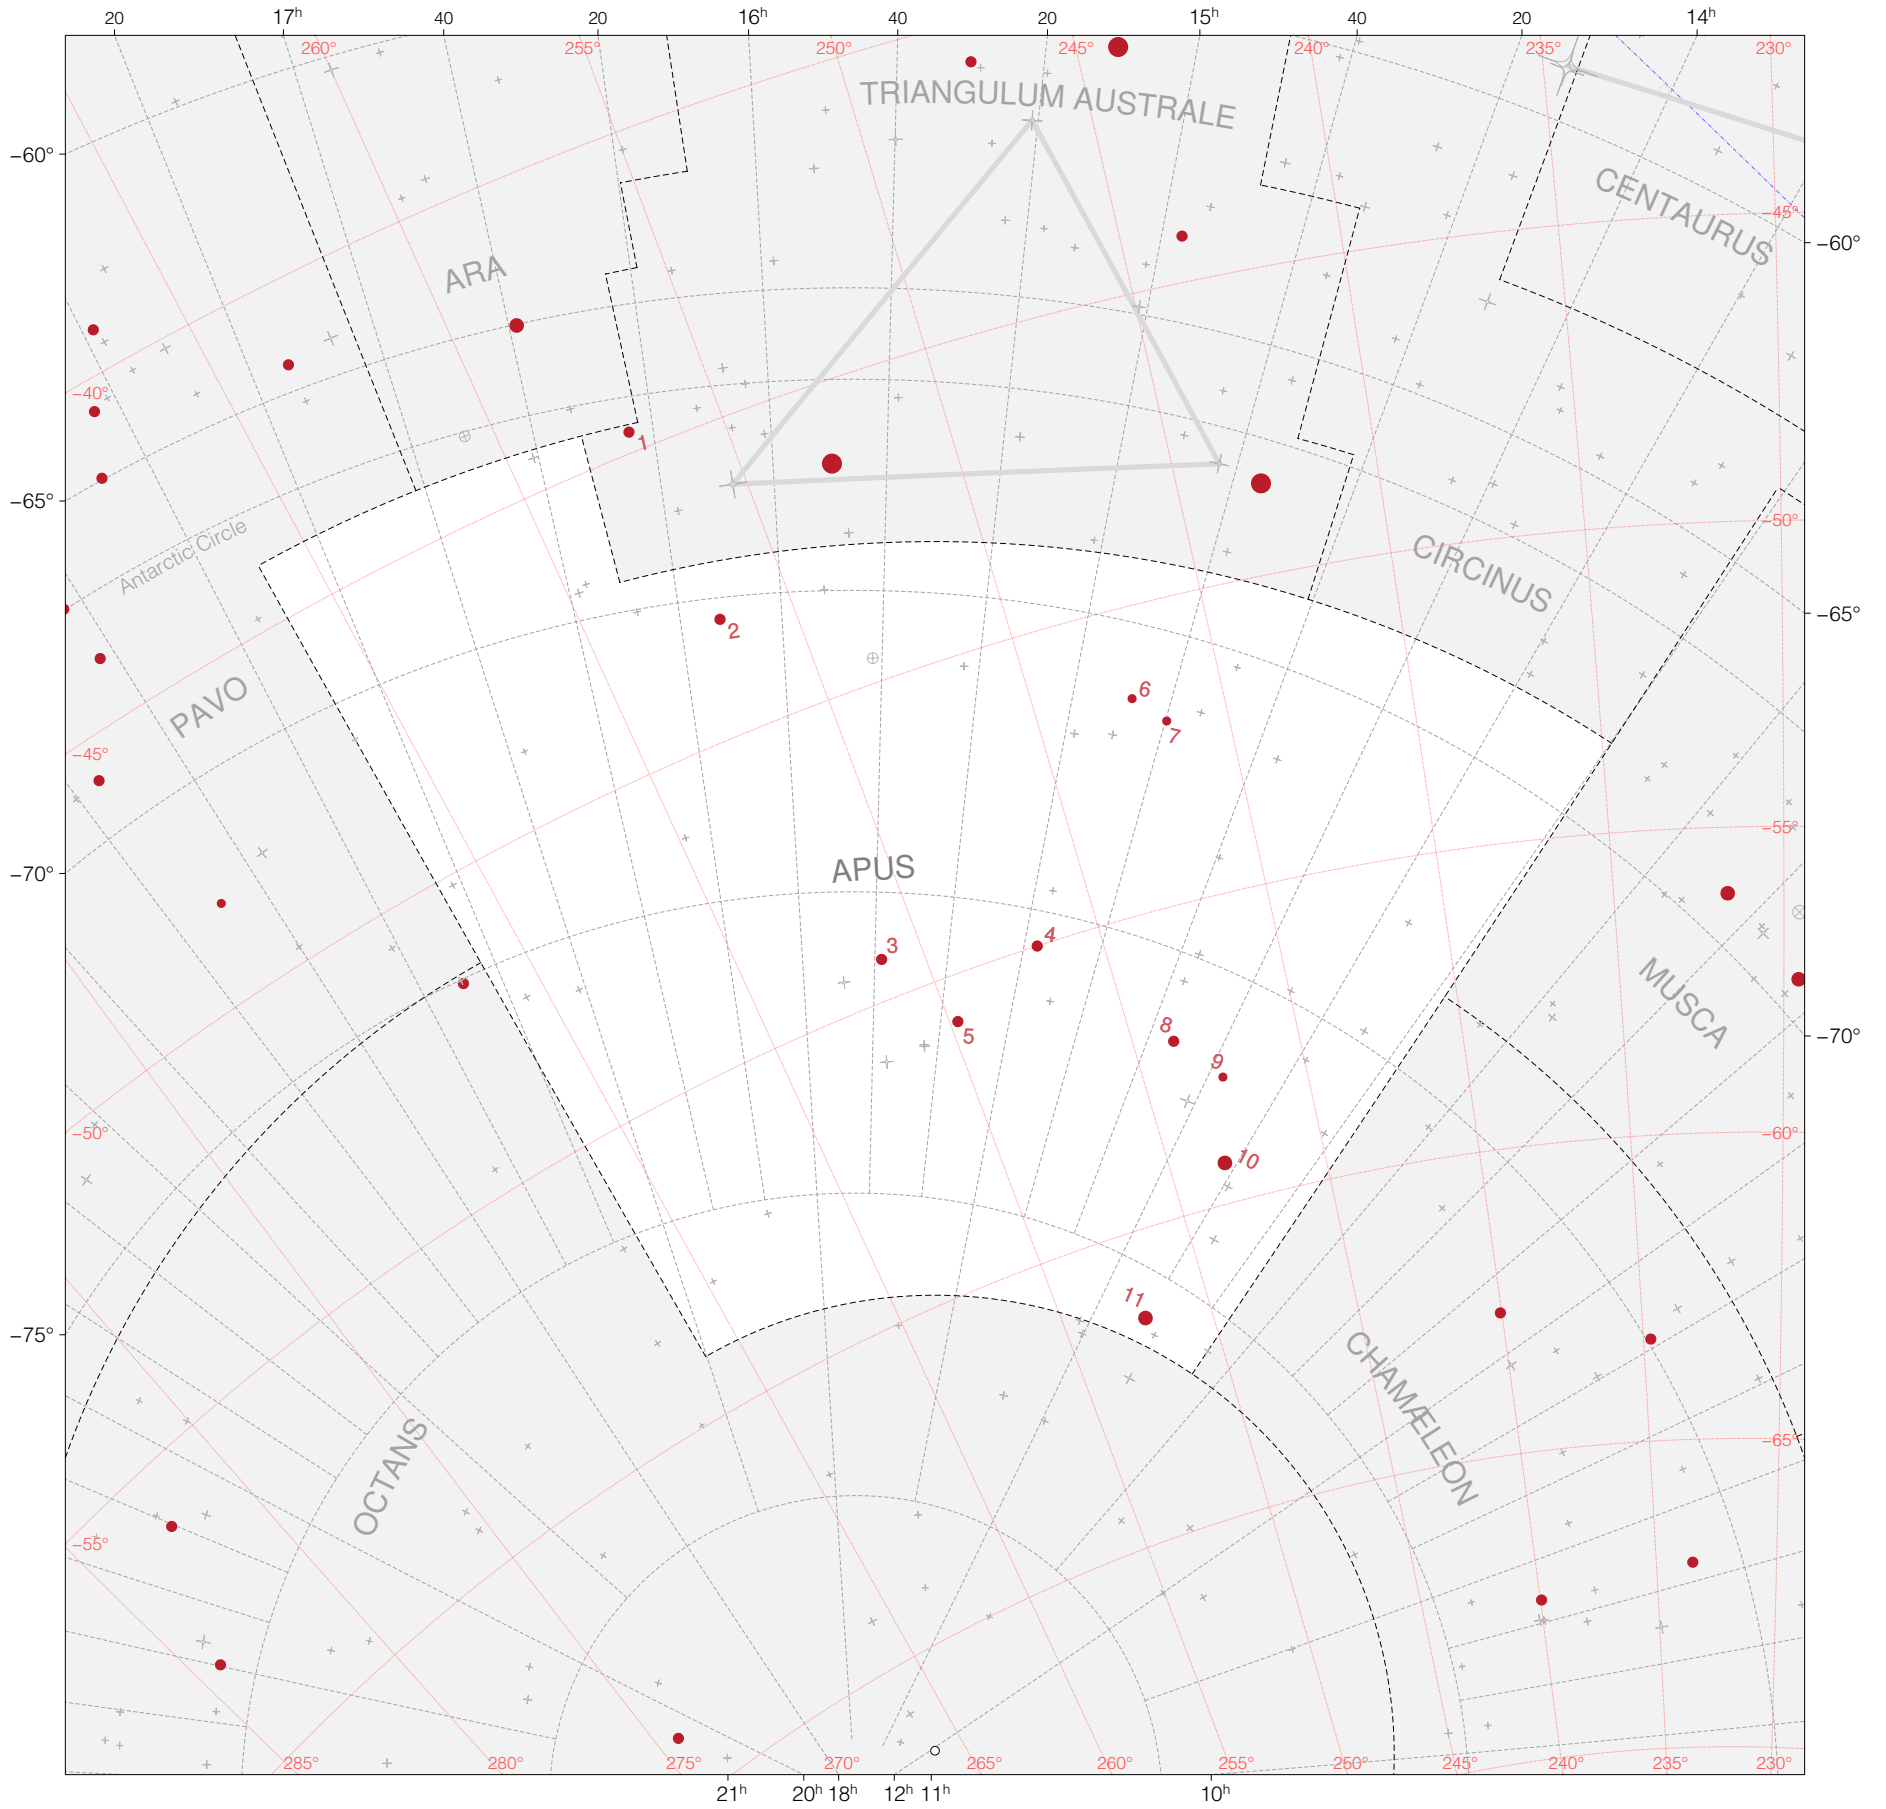

Kepler Stars in Apus

Magnitudes:  1 2 3 4 5 6 7

Versions:  K 2 3

Scale at center:  0° 2° 4°