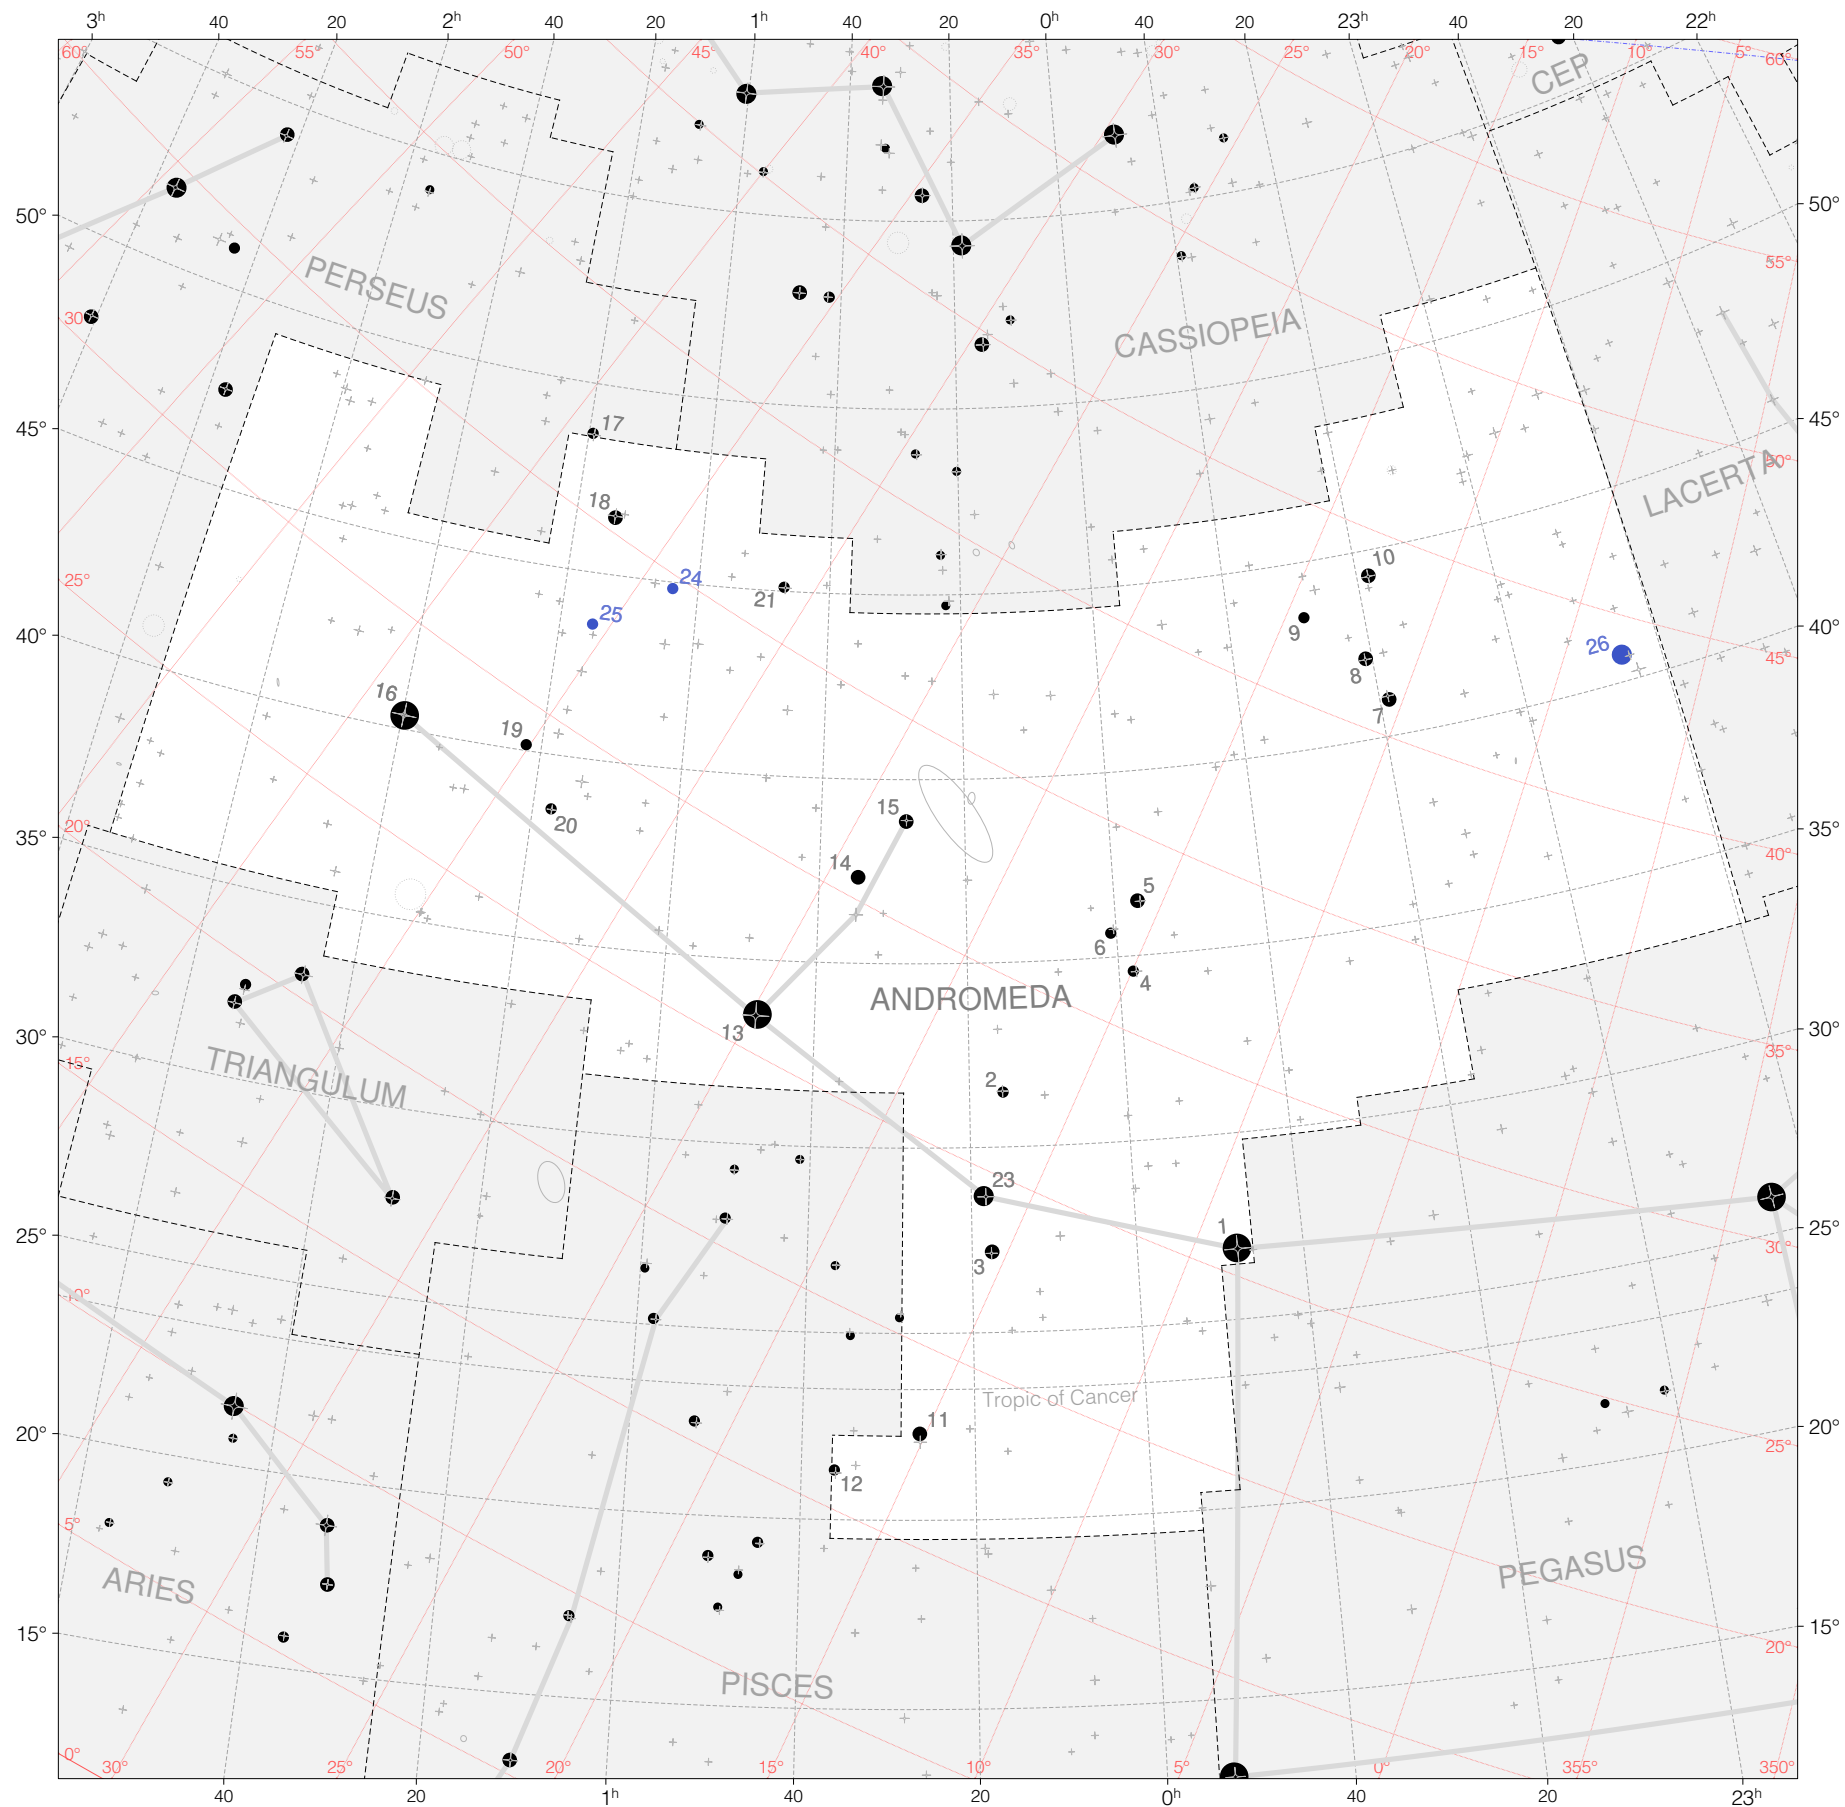

Kepler Stars in Andromeda

Magnitudes: 
1 2 3 4 5 6 7

Versions: 
K 2 3

Scale at center:  0° 2° 4°