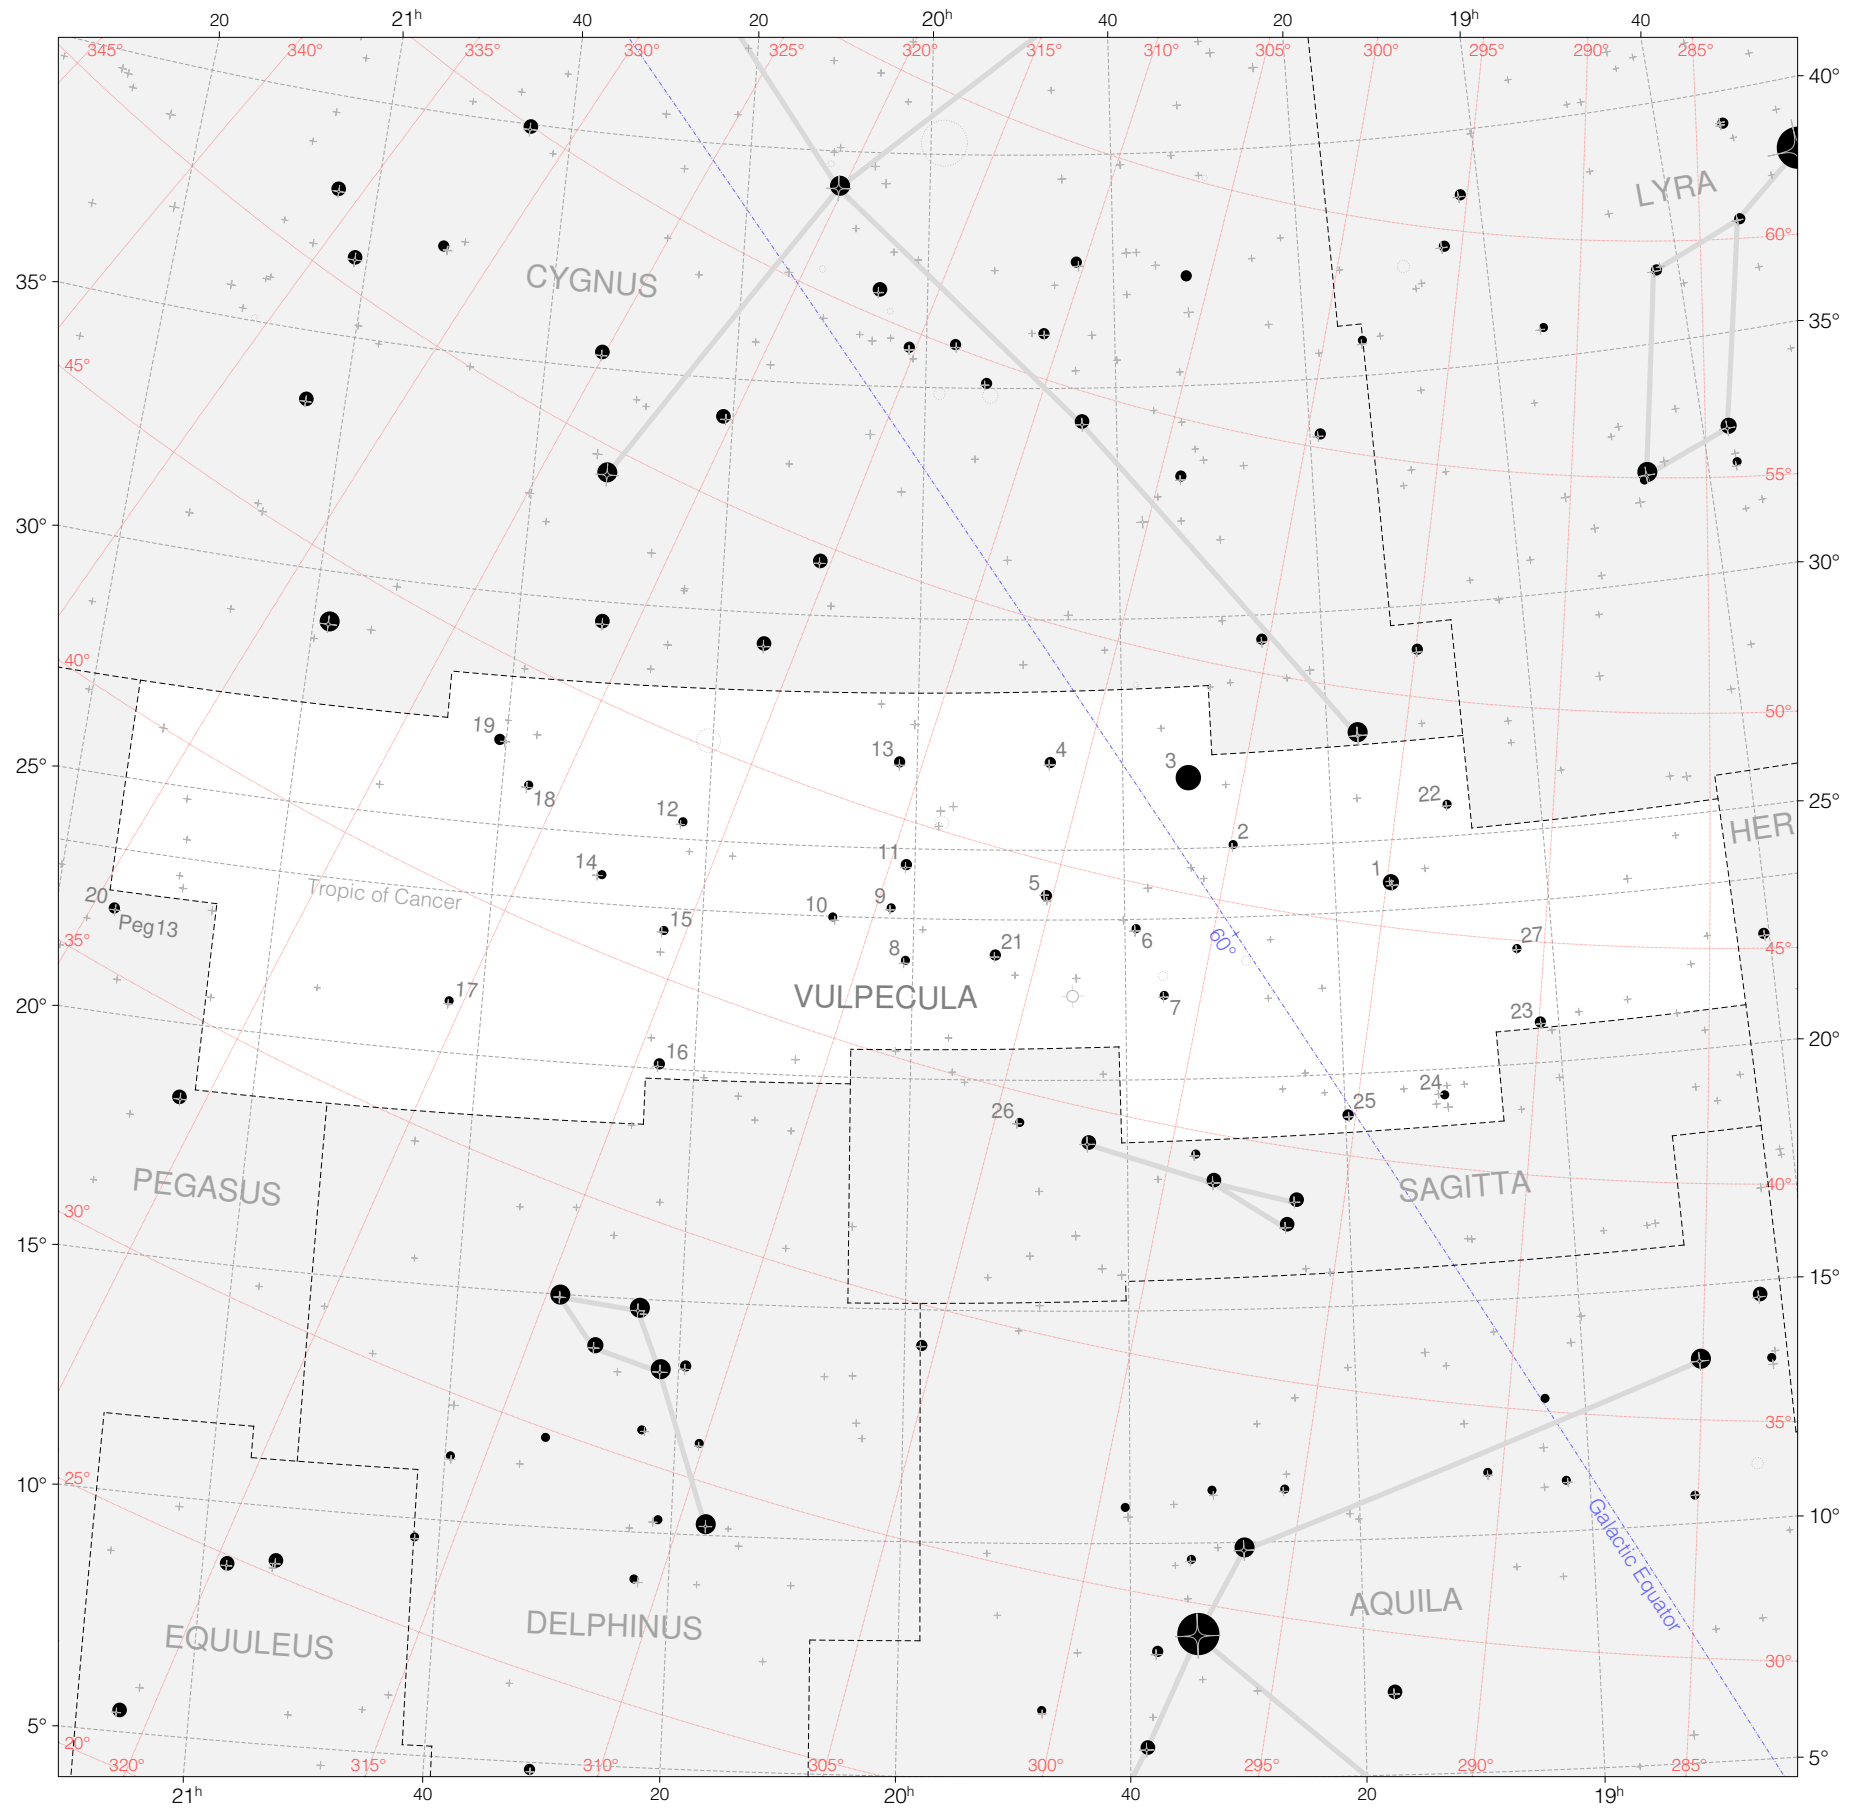

# Hevelius Stars in Vulpecula

Magnitudes:   
1 2 3 4 5 6 7

Scale at center:  0° 2° 4°