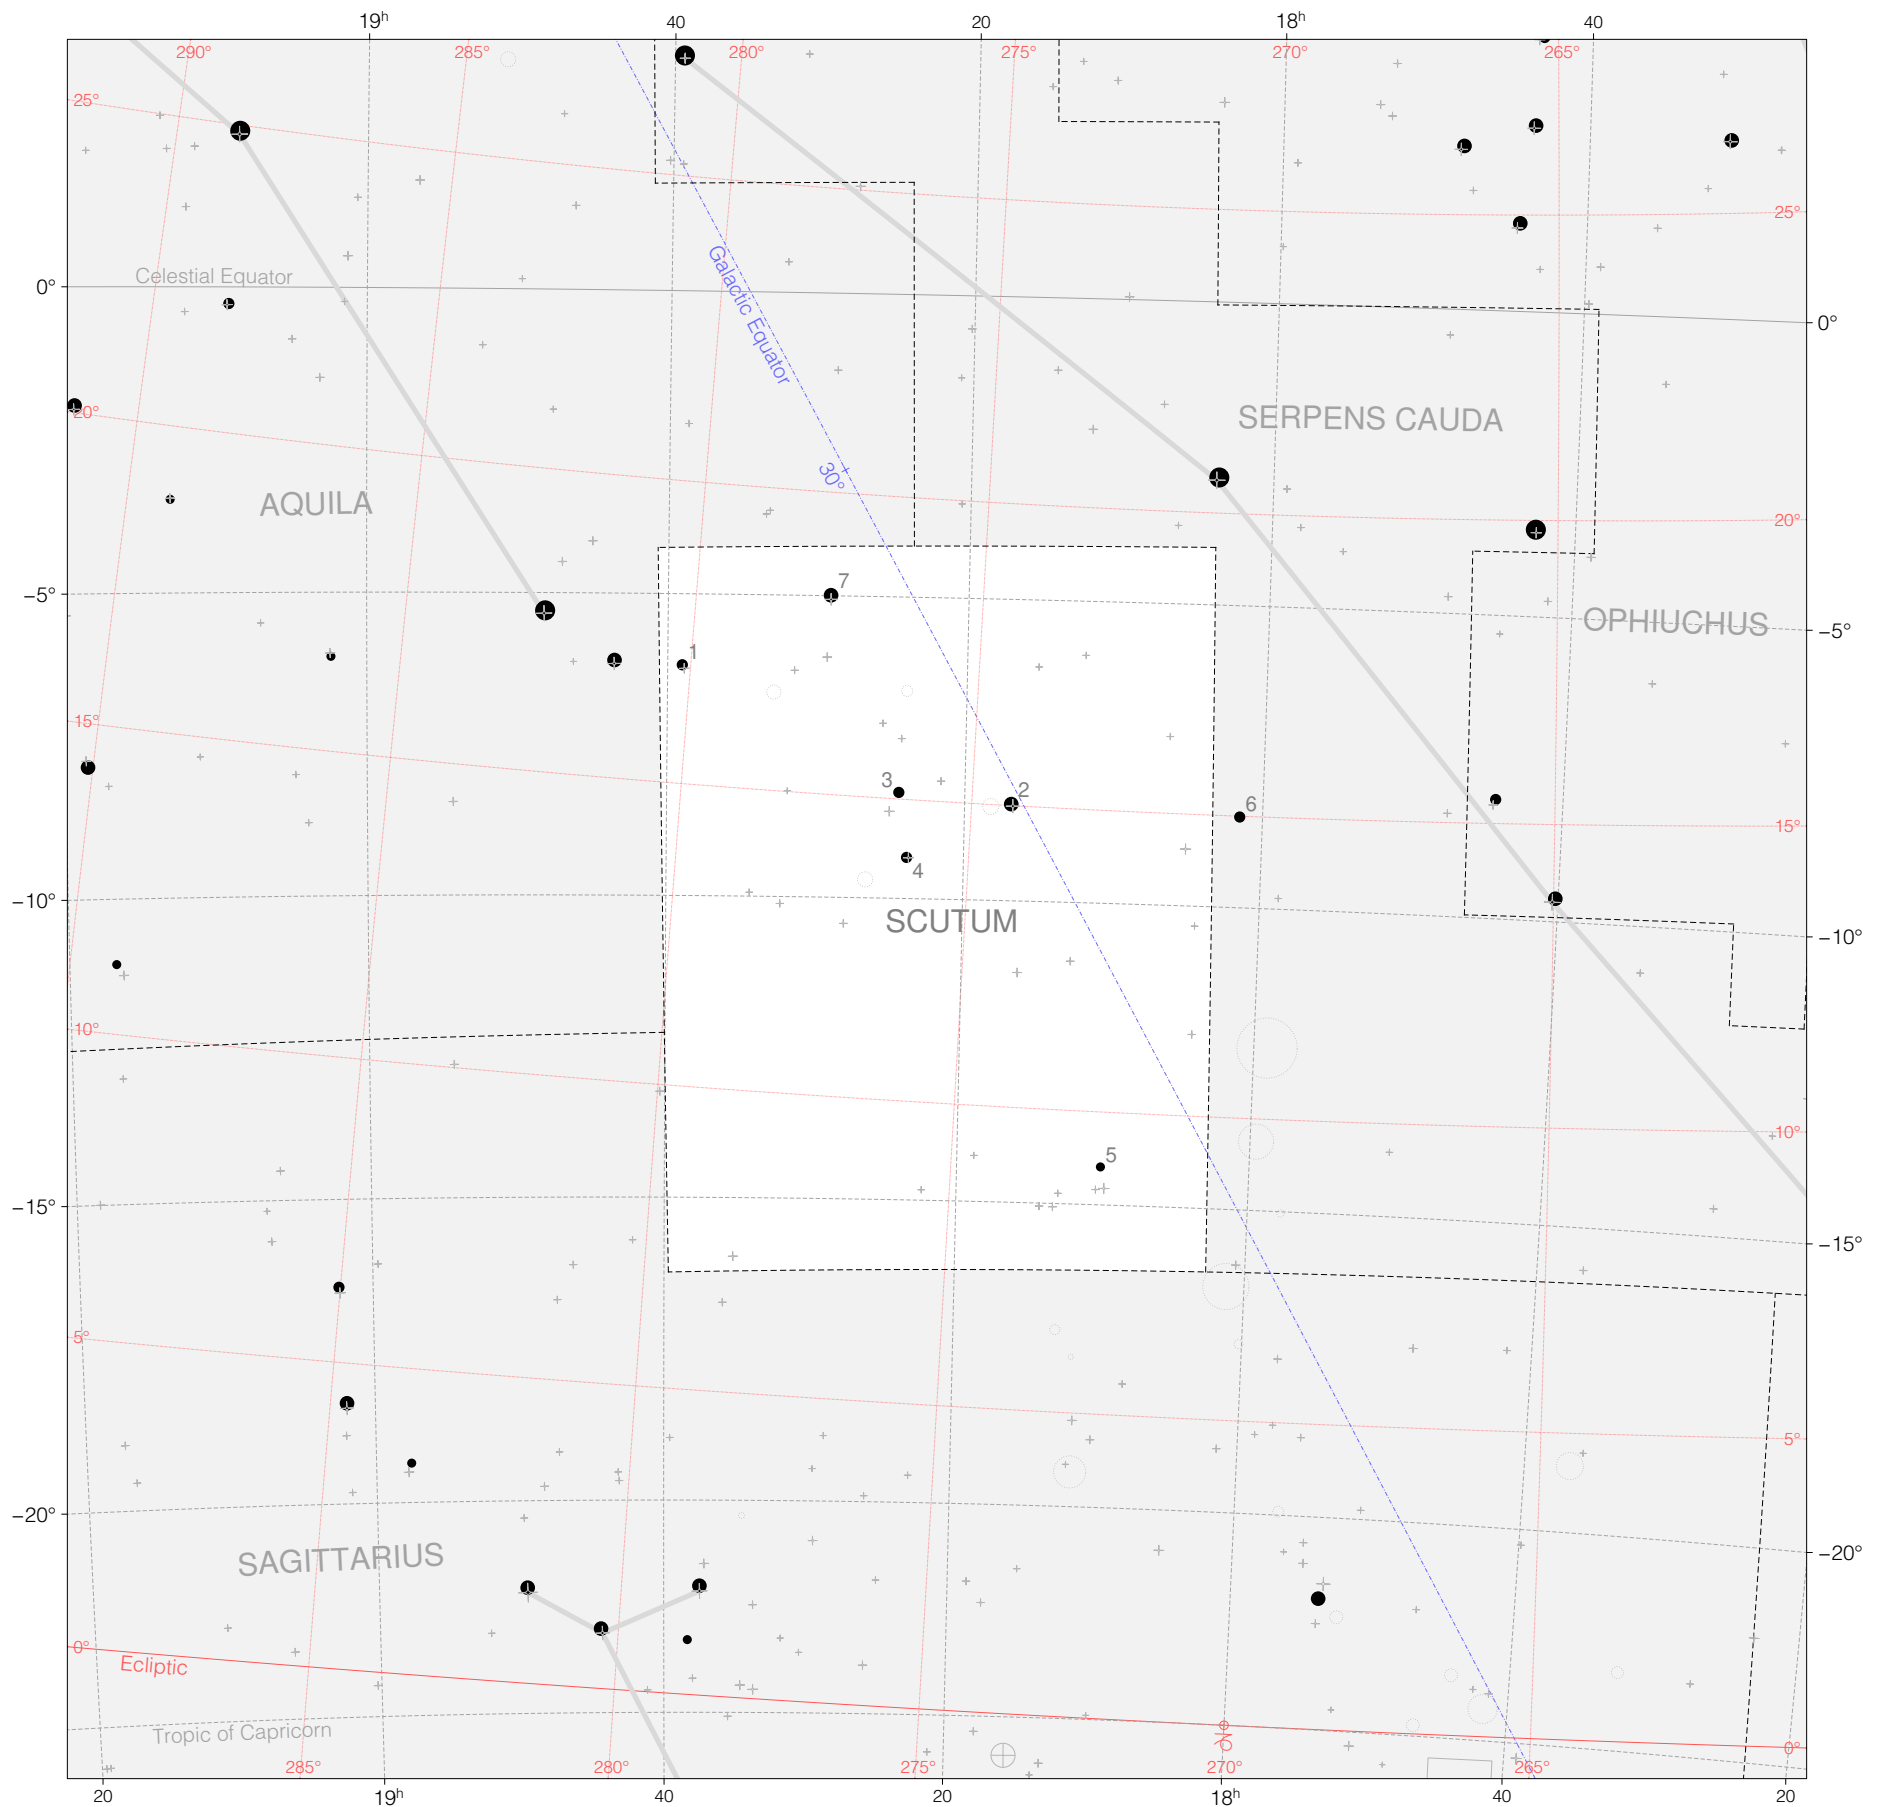

Hevelius Stars in Scutum

Magnitudes: 
1 2 3 4 5 6 7

Scale at center: 0° 2° 4° 