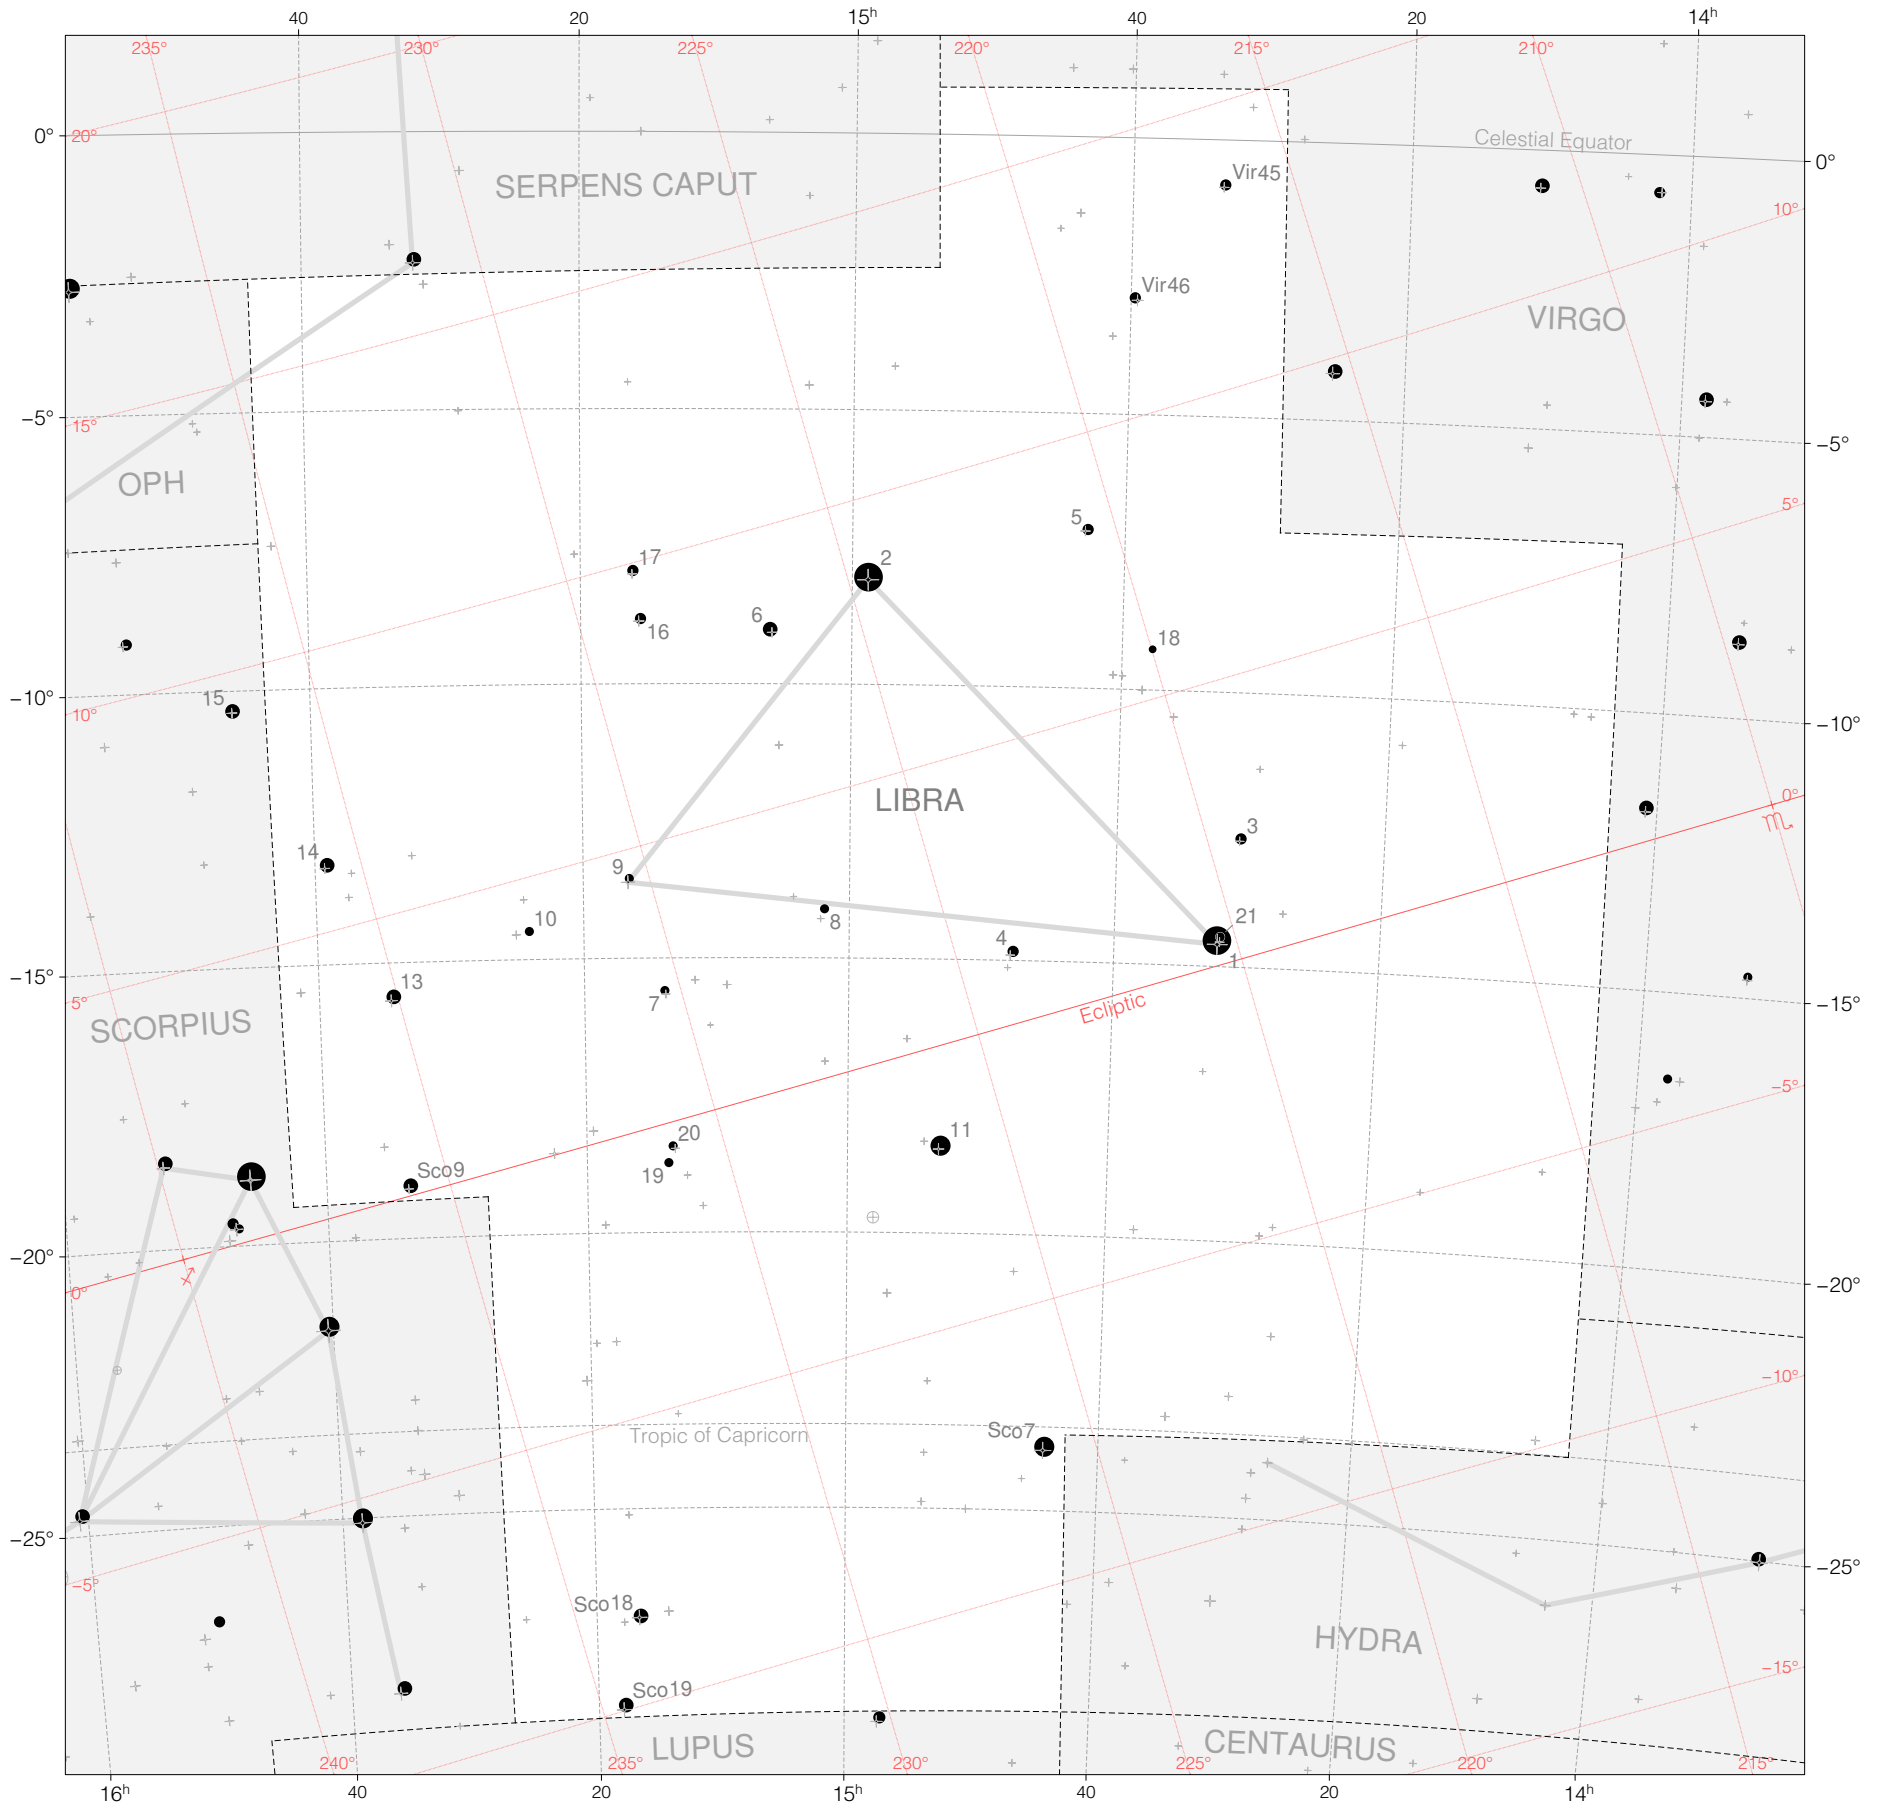

Hevelius Stars in Libra

Magnitudes:  1 2 3 4 5 6 7

Scale at center:  0° 2° 4°