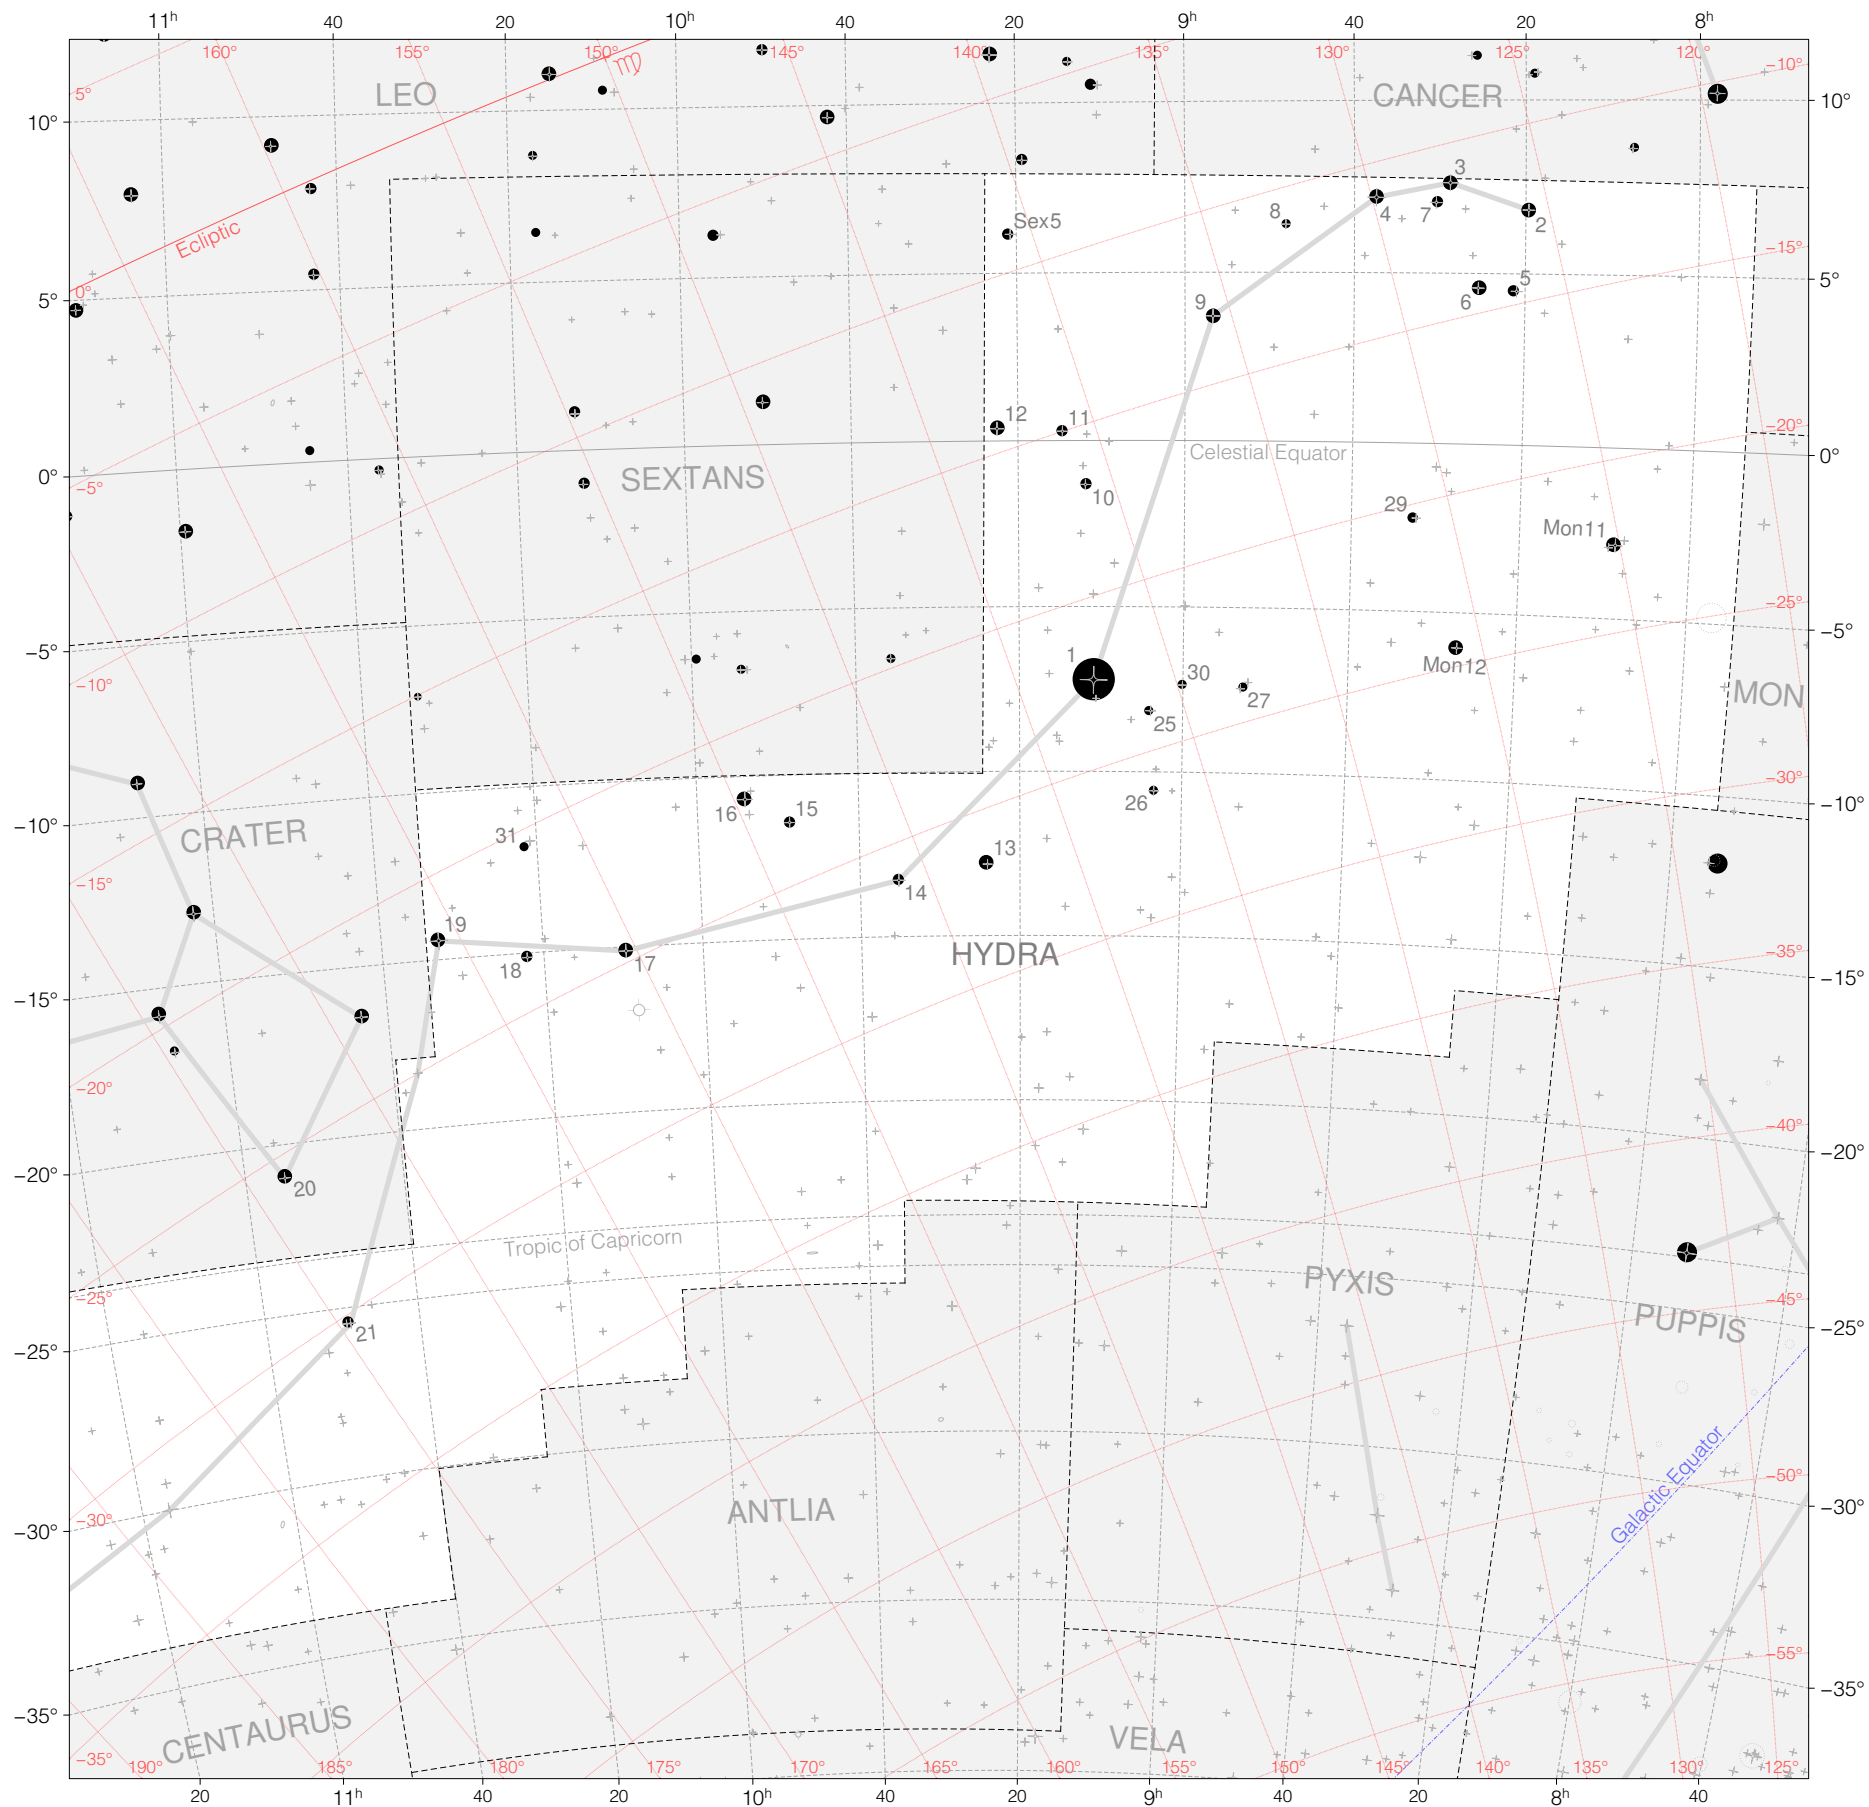

# Hevelius Stars in Hydra (west)

Magnitudes: 1 2 3 4 5 6 7

Scale at center: 0° 2° 4°