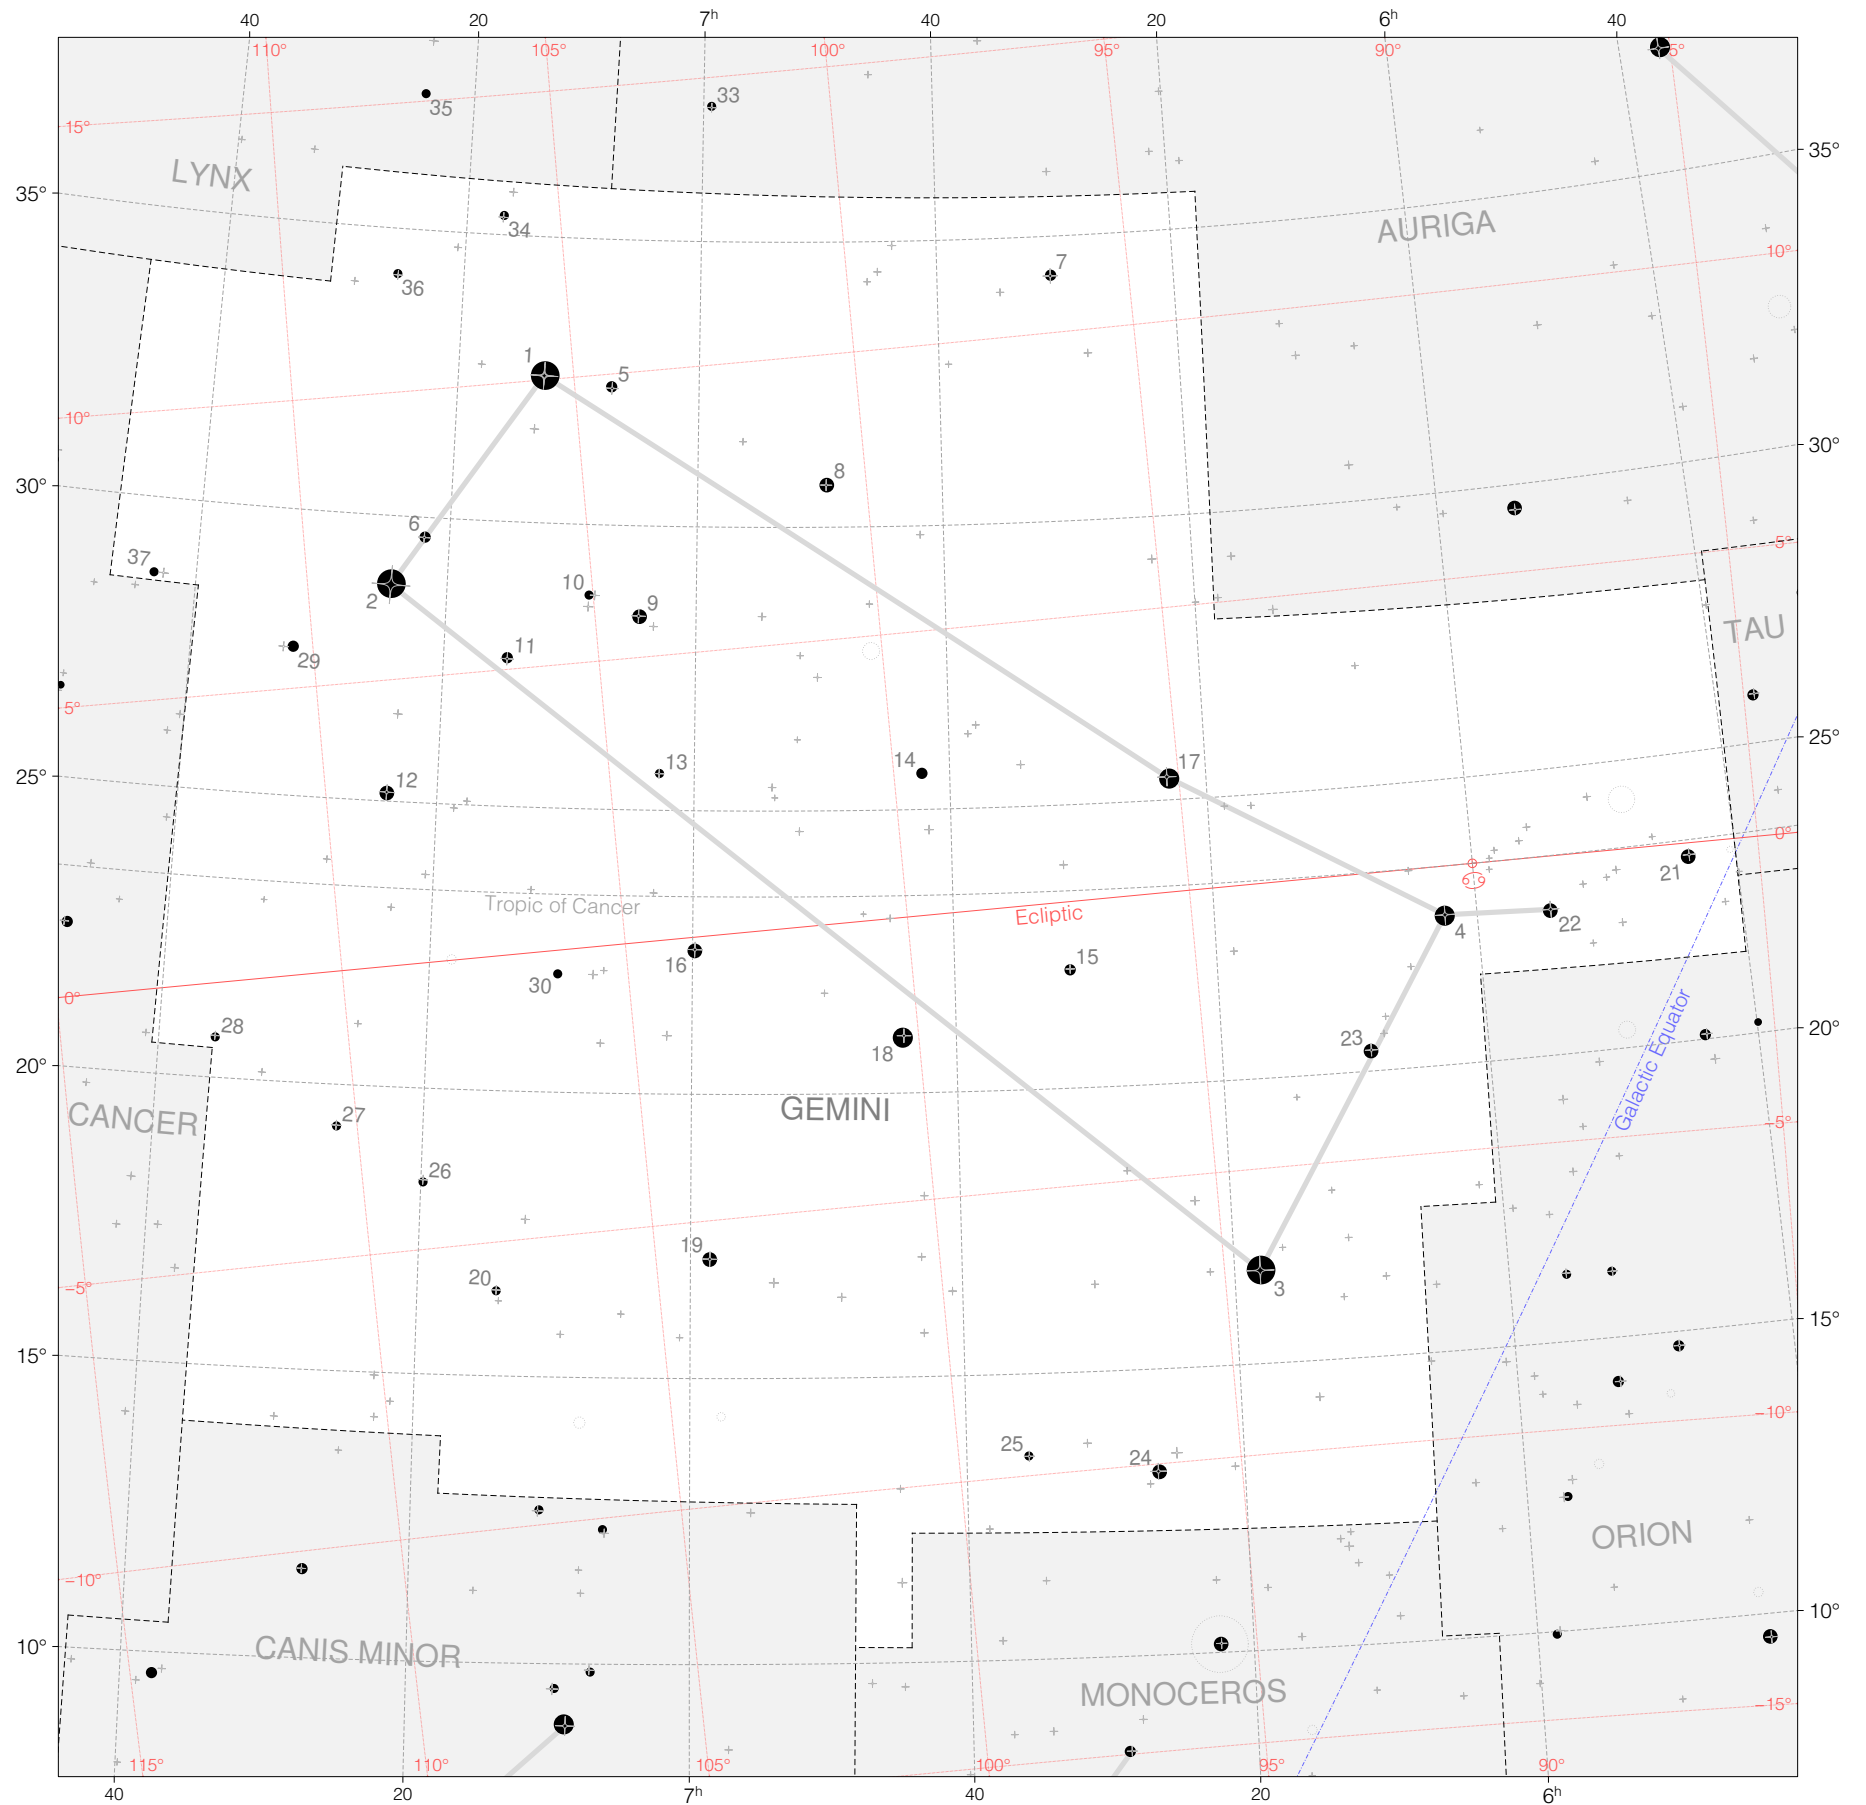

Hevelius Stars in Gemini

Magnitudes: 1 2 3 4 5 6 7

Scale at center: 0° 2° 4°